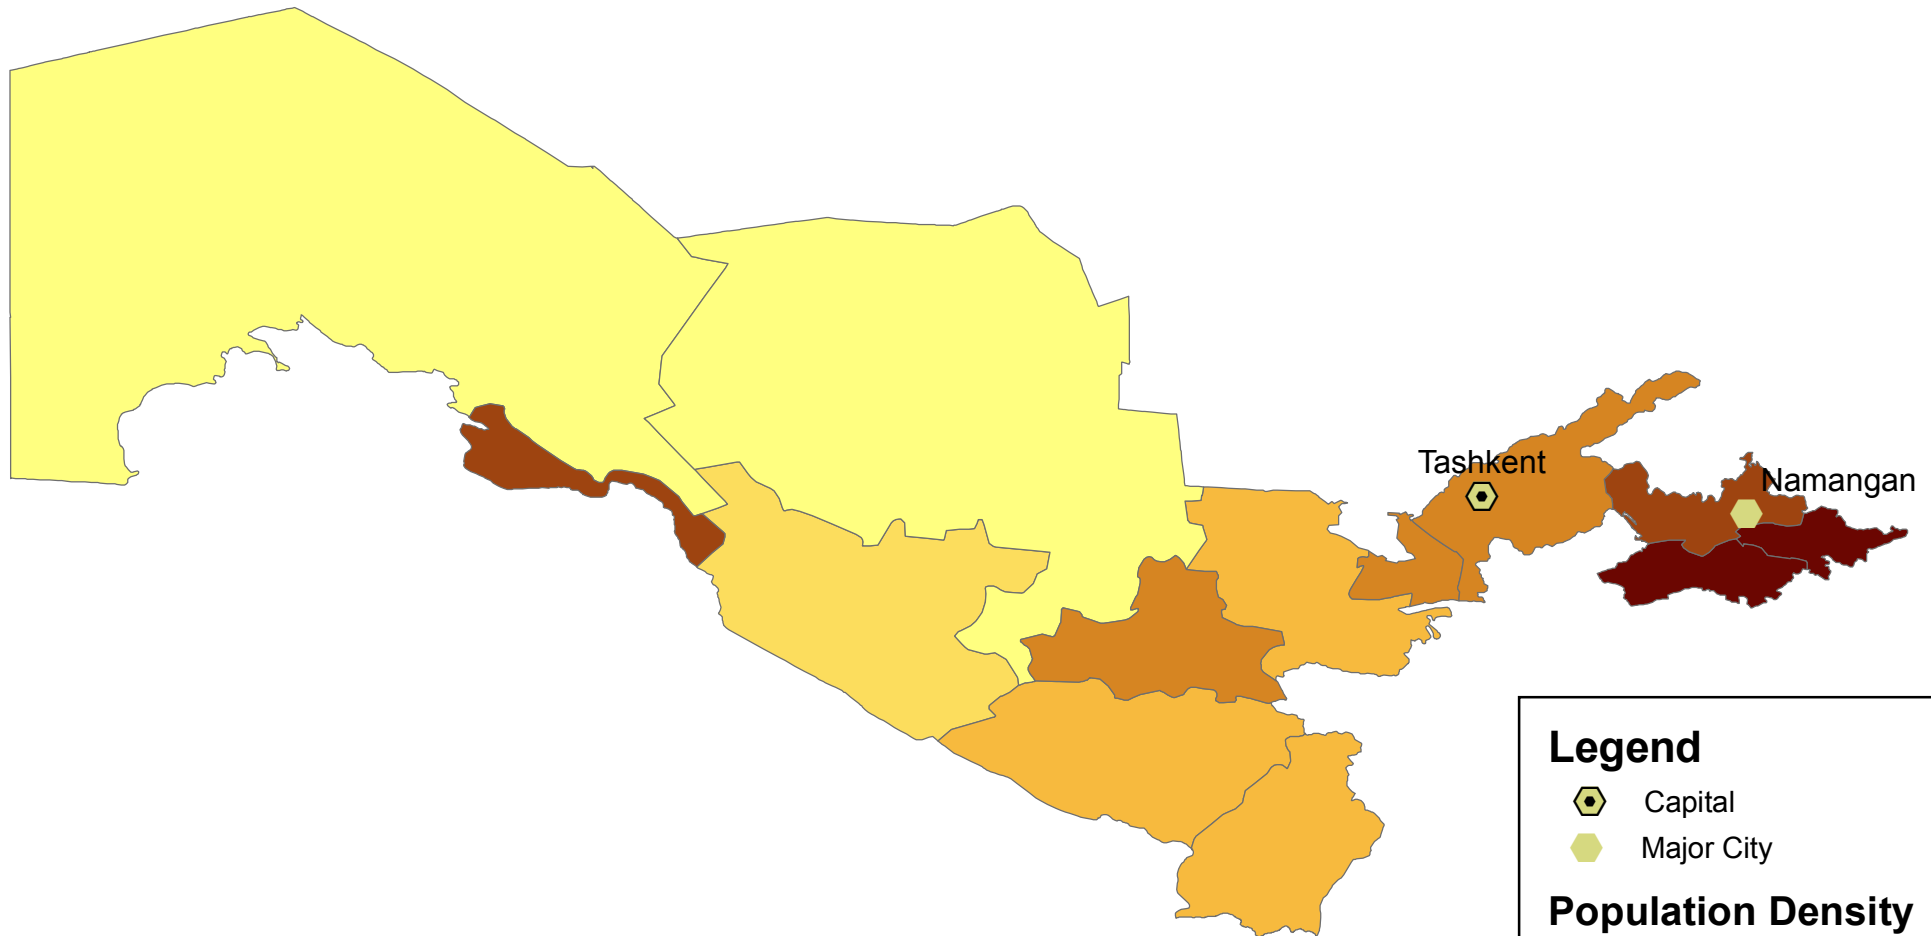

# Uzbekistan - population density

16 December 2009

# OCHA

Sub-regional office Central Asia

## Legend

- Capital
- Major City

## Population Density Inhabitants/km<sup>2</sup>

- < 10
- 11 - 50
- 51 - 100
- 101 - 200
- 201 - 400
- 400 <

This map was created by OCHA Central Asia with statistics from Government of Uzbekistan.

Disclaimer: The designations employed and the presentation of material on this map do not imply the expression of any opinion whatsoever on the part of the Secretariat of the United Nations concerning the legal status of any country, territory, city or area or of its authorities, or concerning the delimitation of its frontiers or boundaries