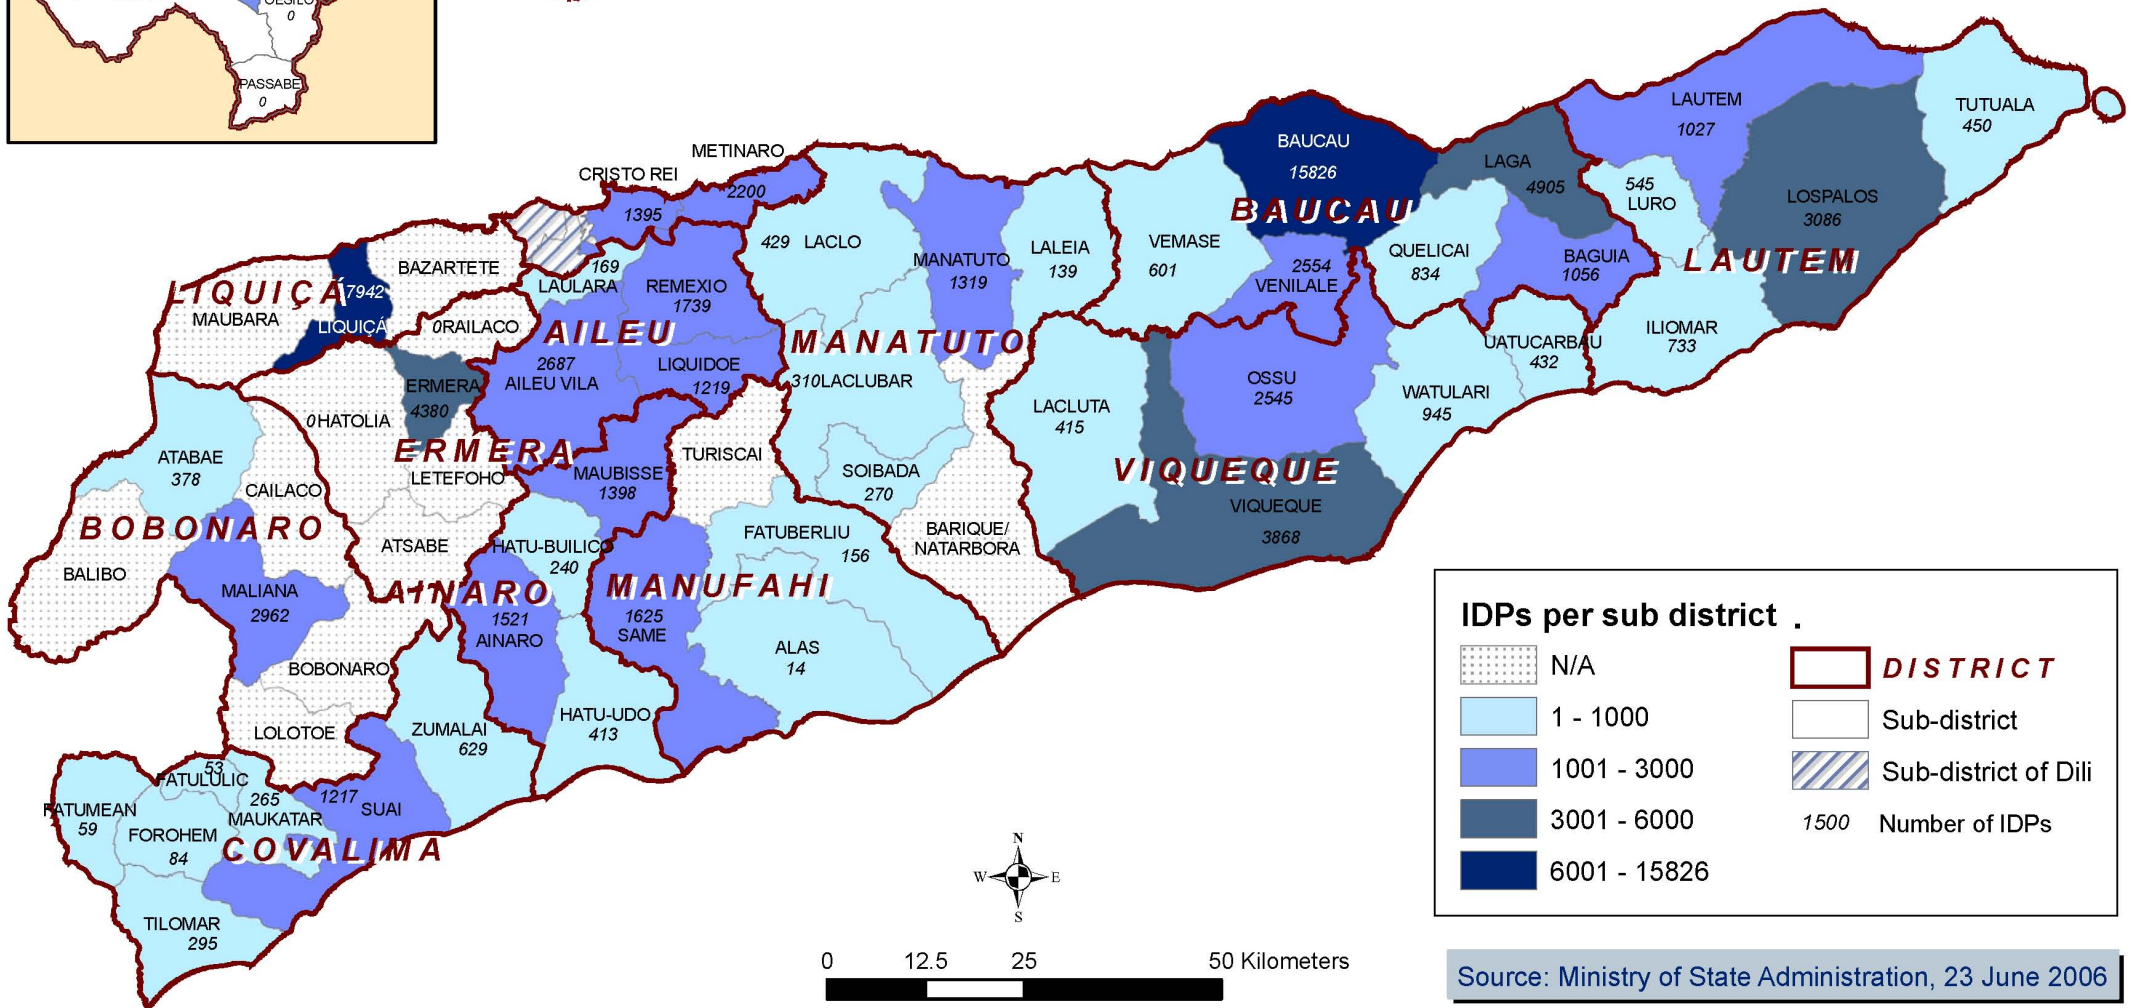

Repartition of IDP outside Dili per sub-district as of 23 June 2006

Total IDP Population Outside Dili: 78.984

Source: Ministry of State Administration, 23 June 2006