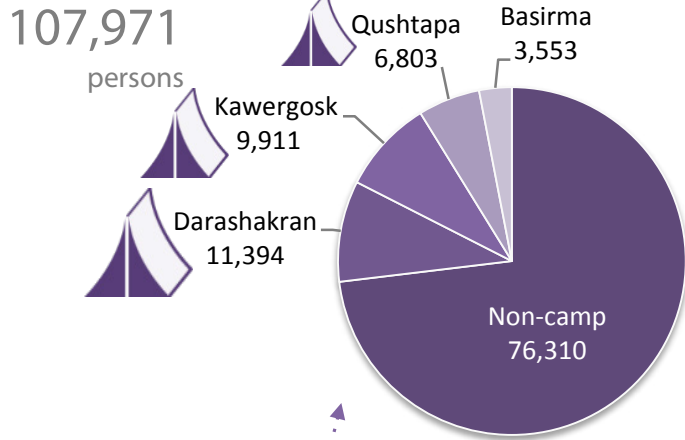

Iraq: Syrian Refugee stats and locations, 31 August 2016

Total: 239,008 persons (81,250 households)

41 % = 98,049 live in 10 camps and 59 % = 140,959 in non-camp/urban areas.

96 % = 230,530 live in Kurdistan Region-Iraq (KR-I): in Erbil Duhok and Sulaymaniyah

4 % = 8,478 live in other locations in Iraq.

Duhok

Erbil

Sulaymaniyah

31,862

Turkey

Duhok

Erbil

Sulaymaniyah

Iran

Iraq

Baghdad

Anbar
4,488

Al-Obaidy
1,514

Camp
Non-Camp/Urban

Number of camps