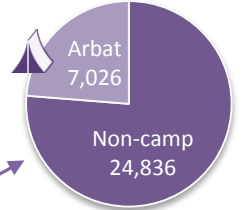

Iraq: Syrian Refugee stats and locations, 31 August 2016

Total: 239,008 persons (81,250 households)

41 % = 98,049 live in 10 camps and 59 % = 140,959 in non-camp/urban areas.

96 % = 230,530 live in Kurdistan Region-Iraq (KR-I): in Erbil Duhok and Sulaymaniyah

4 % = 8,478 live in other locations in Iraq.

Duhok

Erbil

Sulaymaniyah

31,862

Turkey

Duhok

Erbil

Sulaymaniyah

Iran

Iraq

Baghdad

Anbar
4,488

Al-Obaidy
1,514

Camp
Non-Camp/Urban

Number of camps