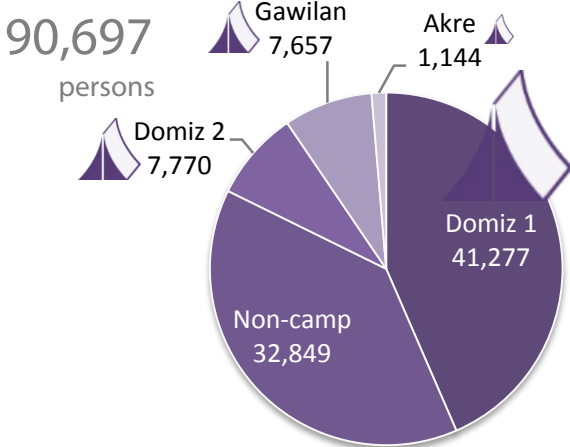

Iraq: Syrian Refugee stats and locations, 31 August 2016

Total: 239,008 persons (81,250 households)

41 % = 98,049 live in 10 camps and 59 % = 140,959 in non-camp/urban areas.

96 % = 230,530 live in Kurdistan Region-Iraq (KR-I): in Erbil Duhok and Sulaymaniyah

4 % = 8,478 live in other locations in Iraq.

Duhok

Erbil

Sulaymaniyah

31,862

Turkey

Duhok

Erbil

Sulaymaniyah

Iran

Iraq

Baghdad

Anbar
4,488

Al-Obaidy
1,514

Camp
Non-Camp/Urban

Number of camps