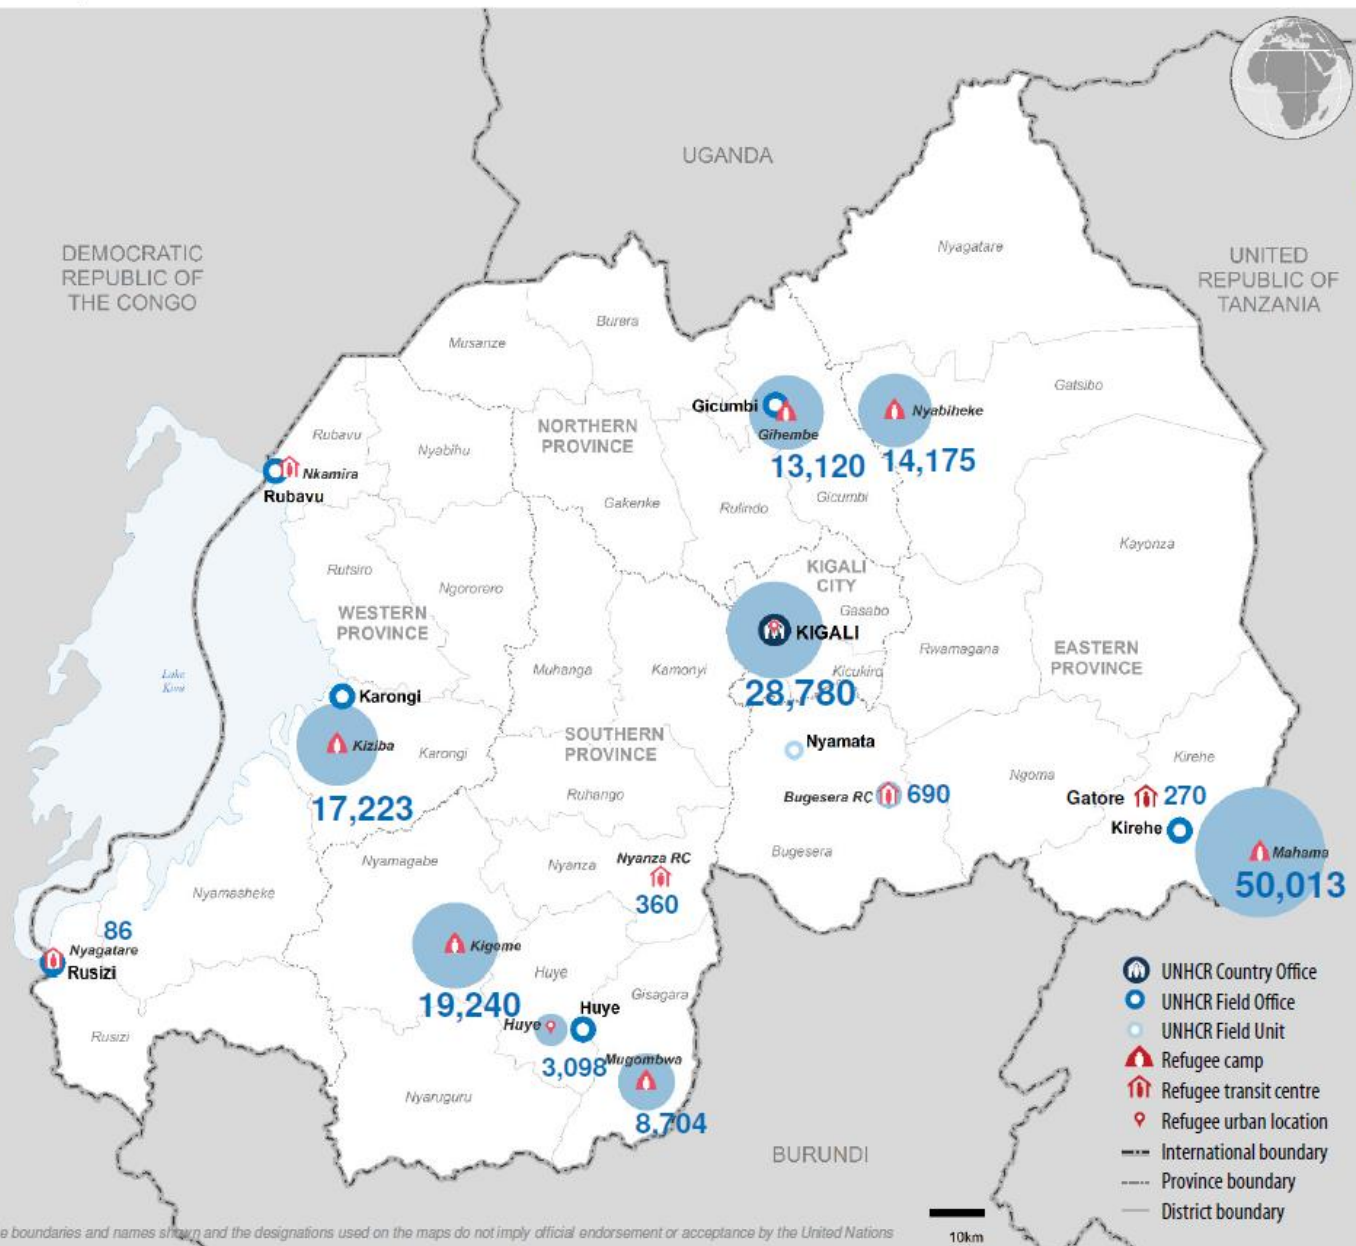

# Rwanda

## Population of Concern to UNHCR (Registered Refugees and Pending Asylum Seekers)

as of 1<sup>st</sup> September 2016

### KEY STATISTICS

**Total Population** 164,561  
**Registered Refugees** 155,759  
**Pending Cases of Asylum Seekers** 8,802

### Country of Origin

DRC	74,115	47.6%
Burundi	81,247	52.2%
Others	397	0.3%