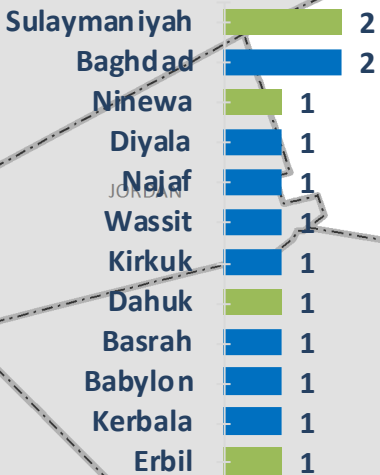

IRAQ: CCCM Camp Status Map

- 29 Apr 2015

CCCM CLUSTER
www.cccmcluster.org

CCCM Cluster - IRAQ

IM

Open IDR camps

IDP camps under construction

Key figures

- 2.67 million total estimated IDPs
- 234,364 individuals in camps in Iraq
- +5% IDP monthly increase in camps
- 202,184 individuals in camps in KR-I
- 30 IDP camps open (formal)
- 14 IDP camps under construction
- 378,400 planned capacity in camps