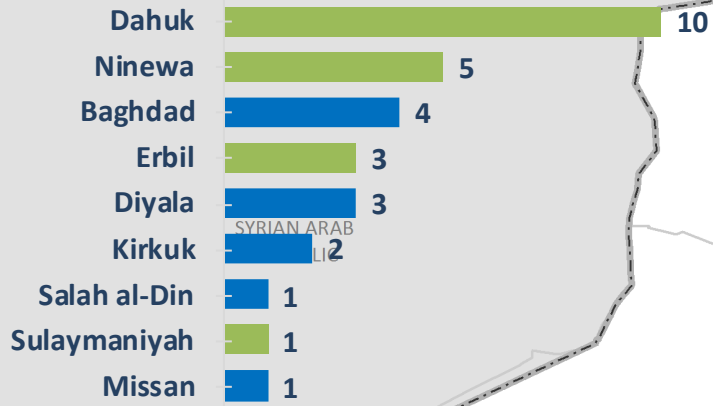

IRAQ: CCCM Camp Status Map

- 29 Apr 2015

CCCM CLUSTER
www.cccmcluster.org

CCCM Cluster - IRAQ

IM

Open IDR camps

IDP camps under construction

Key figures

- 2.67 million total estimated IDPs
- 234,364 individuals in camps in Iraq
- +5% IDP monthly increase in camps
- 202,184 individuals in camps in KR-I
- 30 IDP camps open (formal)
- 14 IDP camps under construction
- 378,400 planned capacity in camps

61% of the camp planned capacities are filled, but only 9.5% of plots available in open camps

Status

- Open
- Under Construction
- KR-I

Partners

Printing date: 29 Apr 2015

Sources: CCCM Cluster, UNHCR, UNCS, UNOCHA

Projection: GCS_WGS_1984

Feedback: mathieu@unhcr.org

For more info: John Young - young@unhcr.org
visit our website: <https://www.humanitarianresponse.info/operations/iraq/camp-coordination-management-ccm>

The boundaries and names shown and the designations used on this map do not imply official endorsement or acceptance by the United Nations