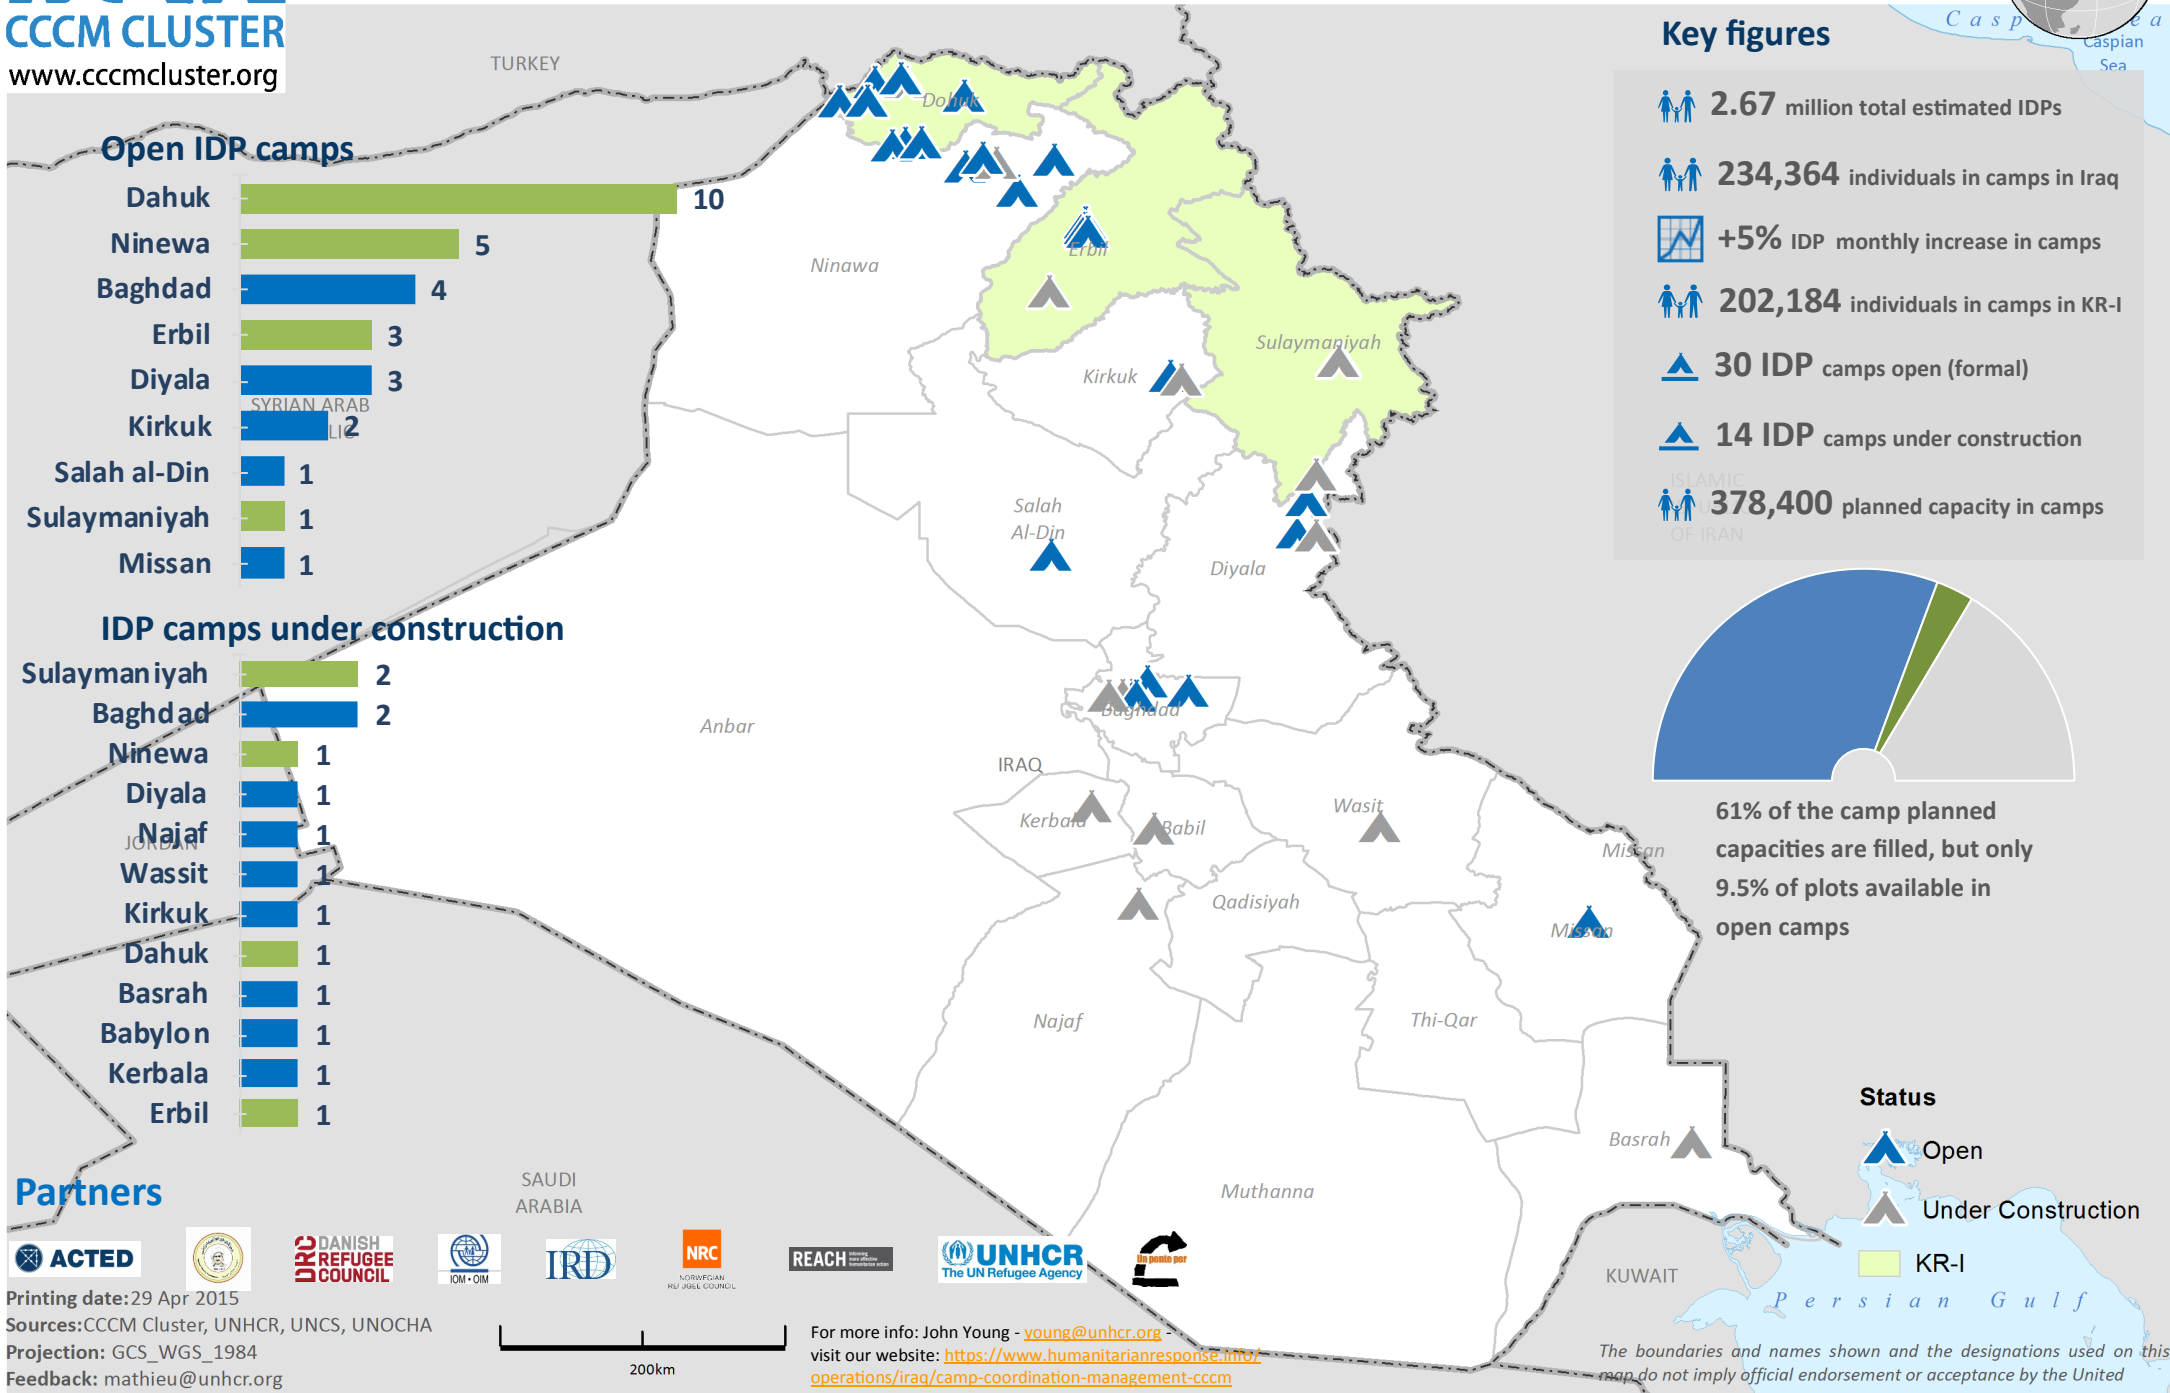

IRAQ: CCCM Camp Status Map

- 29 Apr 2015

CCCM CLUSTER
www.cccmcluster.org

CCCM Cluster - IRAQ

IM

Open IDR camps

IDP camps under construction

Key figures

- 2.67 million total estimated IDPs
- 234,364 individuals in camps in Iraq
- +5% IDP monthly increase in camps
- 202,184 individuals in camps in KR-I
- 30 IDP camps open (formal)
- 14 IDP camps under construction
- 378,400 planned capacity in camps

61% of the camp planned capacities are filled, but only 9.5% of plots available in open camps

Status

- Open
- Under Construction
- KR-I

Partners

Printing date: 29 Apr 2015

Sources: CCCM Cluster, UNHCR, UNCS, UNOCHA

The boundaries and names shown and the designations used on this map do not imply official endorsement or acceptance by the United Nations