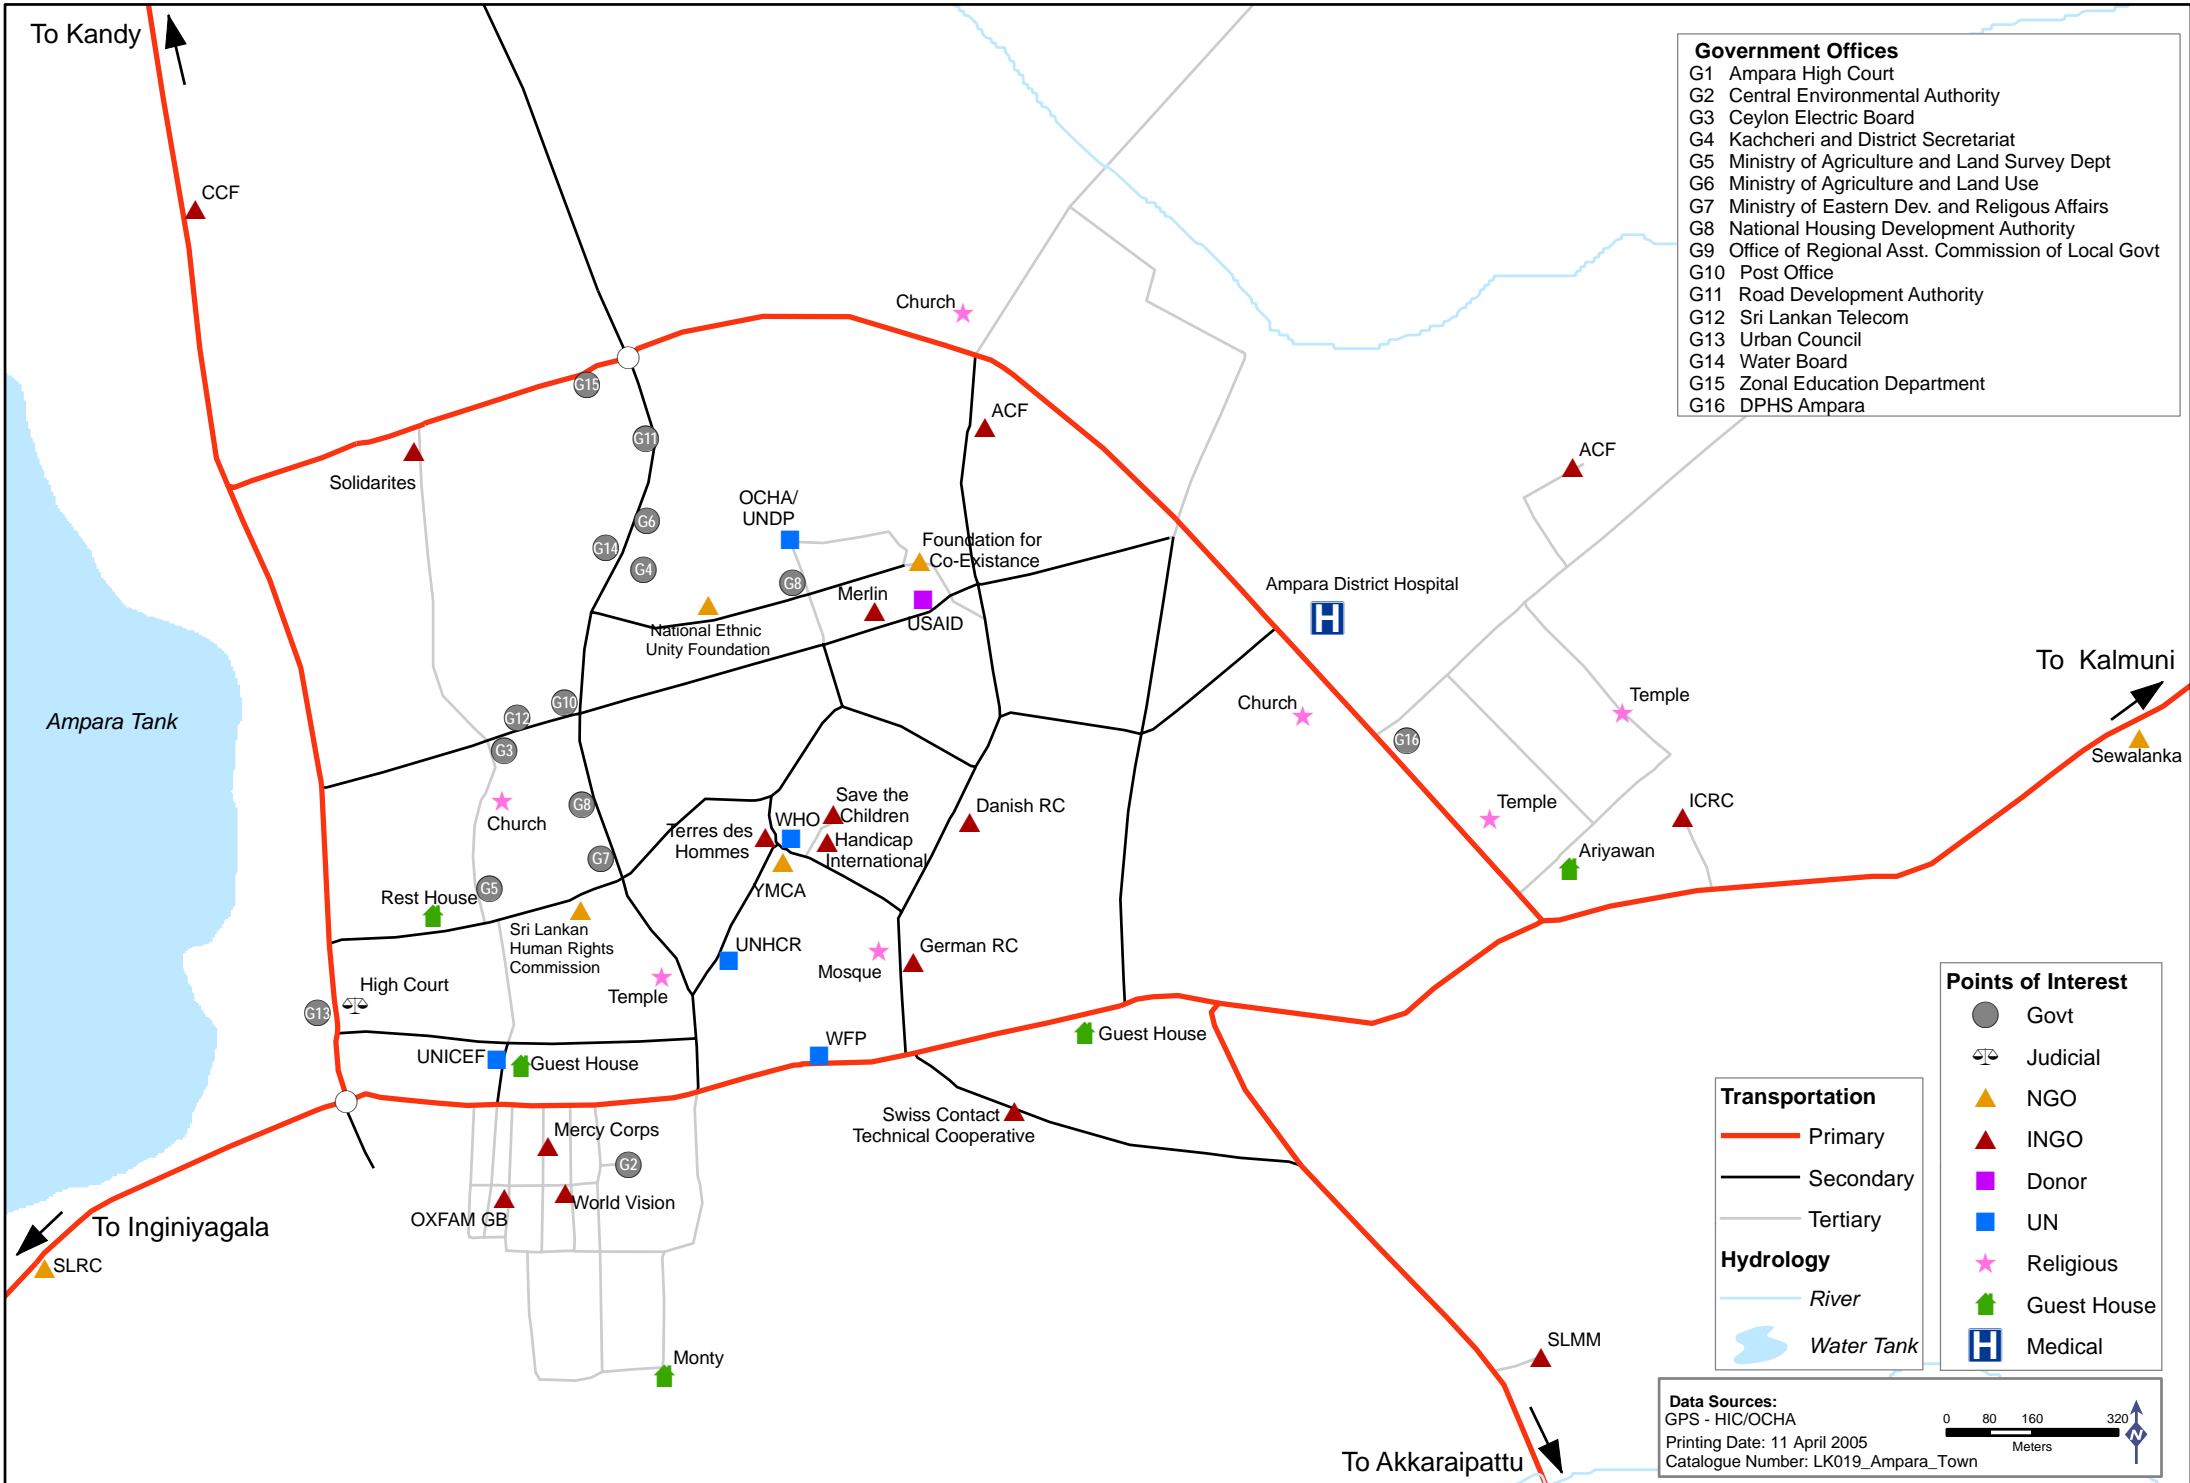

# Ampara Town

To Kandy

To Kalmuni

To Inginiyagala

To Akkaraipattu

Ampara Tank

Sewalanka

Solidarites

Church

ACF

ACF

OCHA/ UNDP

Foundation for Co-Existance

Ampara District Hospital

Merlin

USAID

Ariyawan

ICRC

Rest House

Sri Lankan Human Rights Commission

YMCA

UNHCR

Mosque

German RC