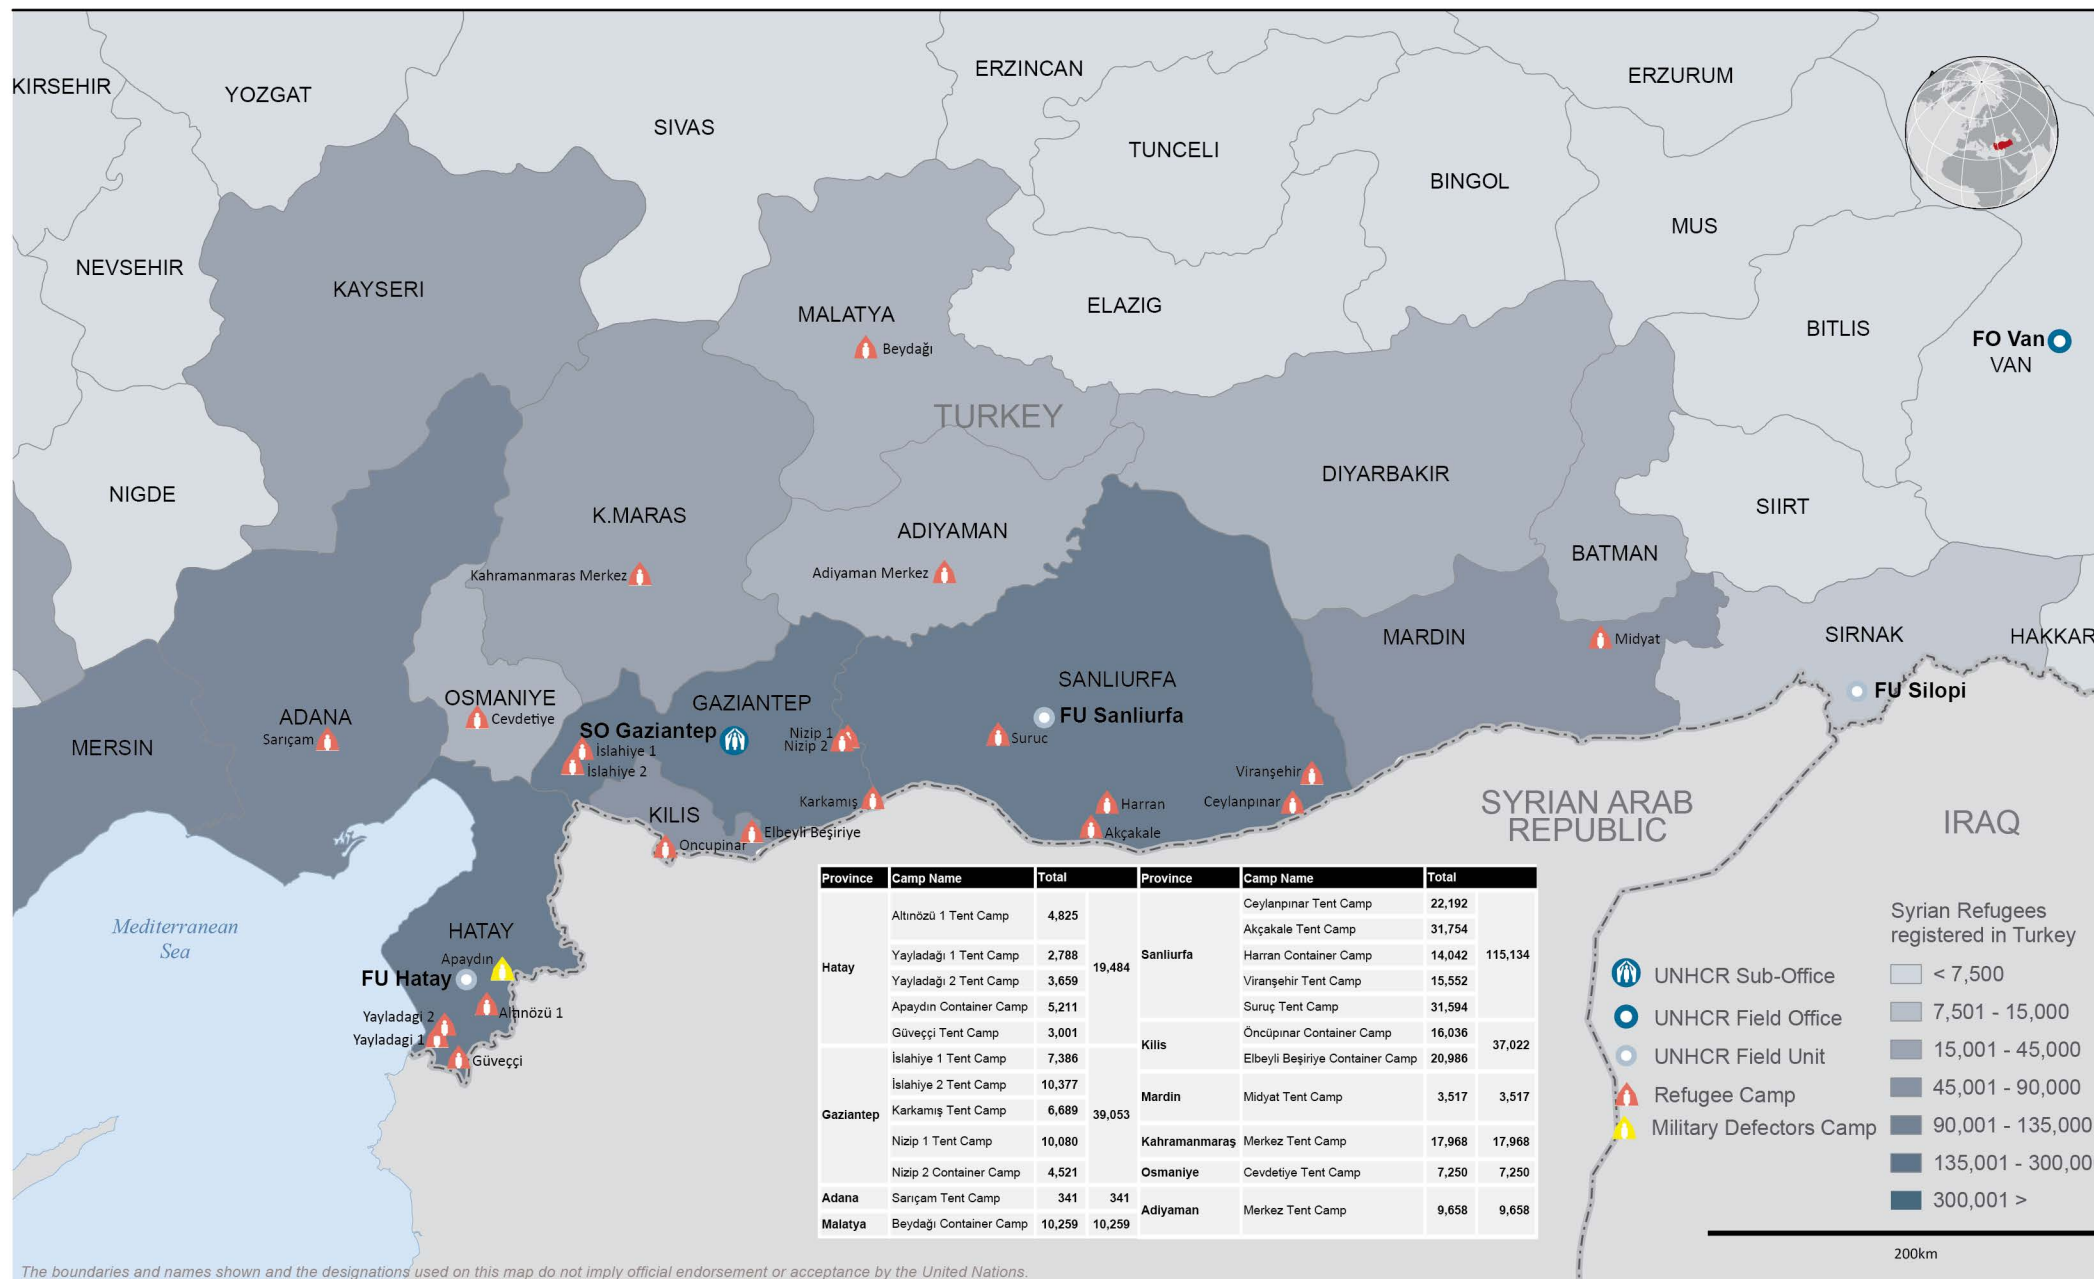

# Turkey

## Syrian Refugee Camps and Provincial Breakdown of Syrian Refugees Registered in South East Turkey

as of 12 December 2016

For External Use **UNHCR**  
The UN Refugee Agency

The boundaries and names shown and the designations used on this map do not imply official endorsement or acceptance by the United Nations.