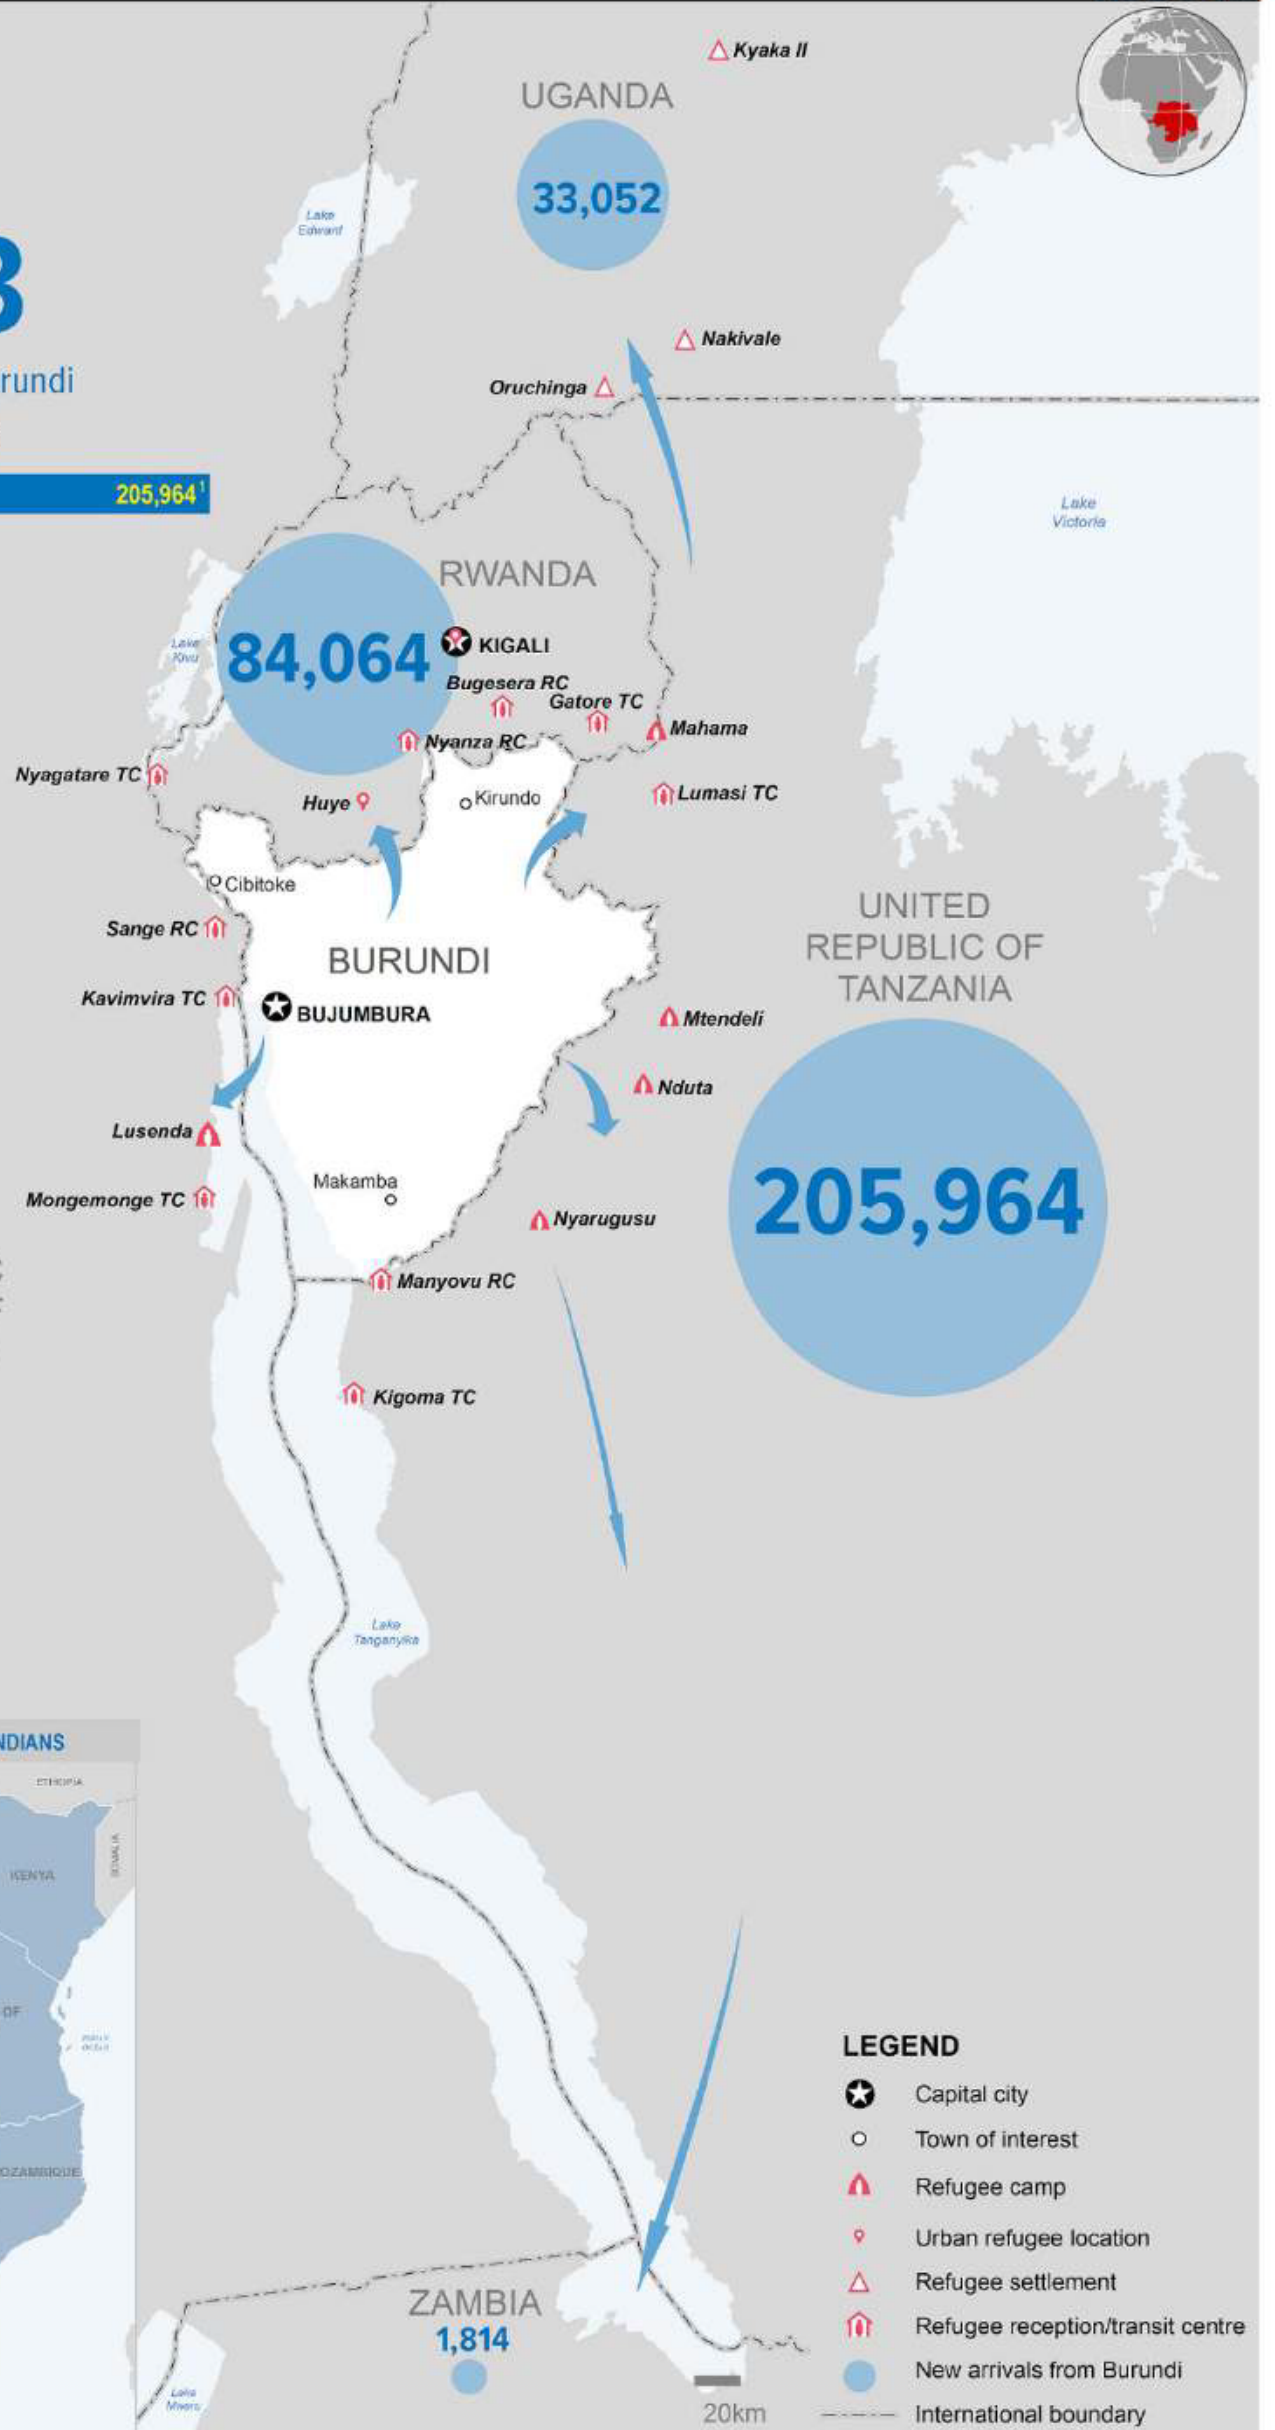

Burundi Situation

Displacement of Burundians into neighbouring countries since April 2015

as of 31 December 2016

UNHCR
The UN Refugee Agency

364,723

newly arrived refugees from Burundi
in neighbouring countries

LEGEND

- ★ Capital city
- Town of interest
- ⚓ Refugee camp
- 📍 Urban refugee location
- △ Refugee settlement
- 🏠 Refugee reception/transit centre
- New arrivals from Burundi
- International boundary

The boundaries and names shown and the designations used on this map do not imply official endorsement or acceptance by the United Nations.
Sources: UNHCR, UNCS Author: UNHCR Regional Service Centre Nairobi Feedback: kenrsgis@unhcr.org