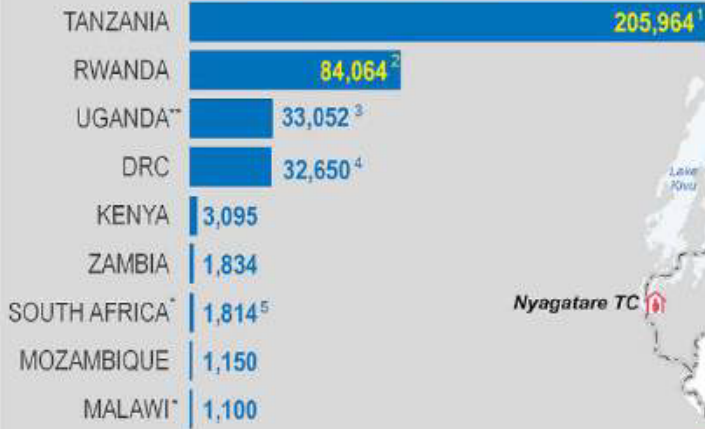

Burundi Situation

Displacement of Burundians into neighbouring countries since April 2015

as of 31 December 2016

UNHCR
The UN Refugee Agency

364,723

newly arrived refugees from Burundi
in neighbouring countries

LEGEND

- ★ Capital city
- Town of interest
- ⚓ Refugee camp
- 📍 Urban refugee location
- △ Refugee settlement
- 🏠 Refugee reception/transit centre
- New arrivals from Burundi
- International boundary

The boundaries and names shown and the designations used on this map do not imply official endorsement or acceptance by the United Nations.
Sources: UNHCR, UNCS Author: UNHCR Regional Service Centre Nairobi Feedback: kenrsgis@unhcr.org