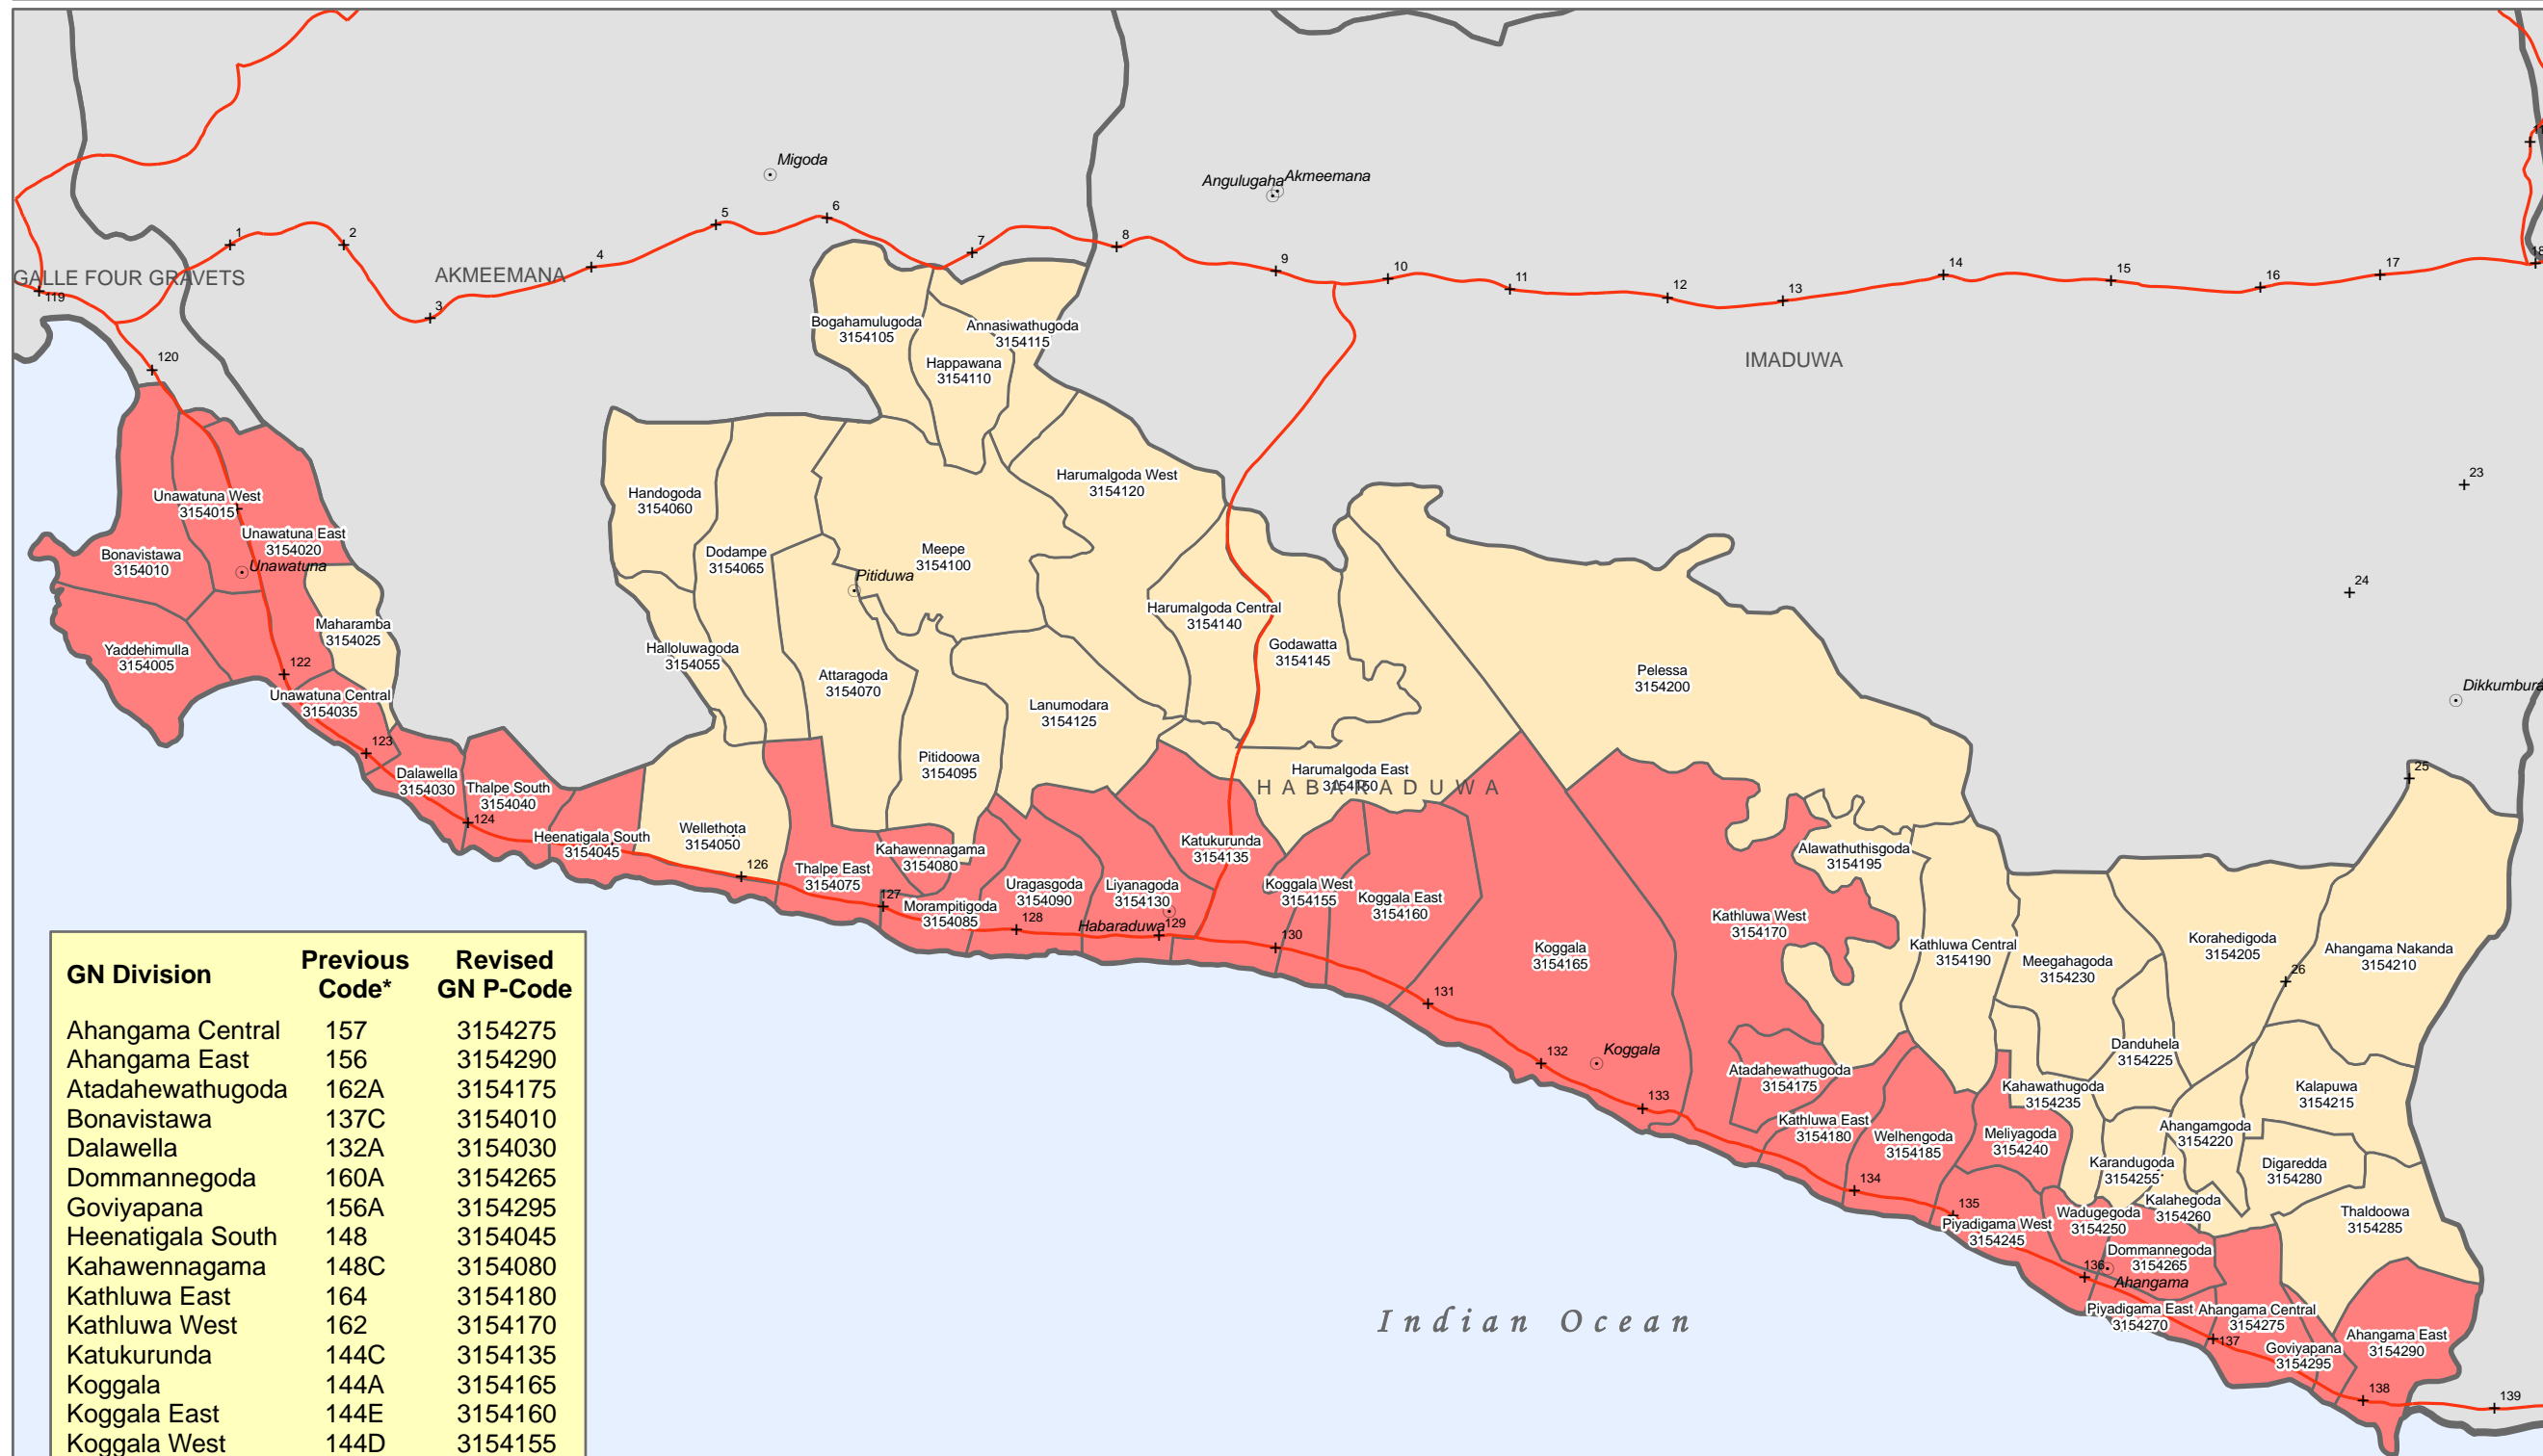

# TSUNAMI AFFECTED GN DIVISIONS

DISTRICT : Galle

DS: Habaraduwa

### Legend

- DS Boundary
- Non-affected GN
- Affected GN
- Main Road
- + Kilometer Marker
- Main Town

Title: Tsunami Affected GN Divisions

Sub Title: \_\_\_\_\_

Data source:  
Divisional Secretariat - Habaraduwa,  
Galle, Sri Lanka

Updated as at: **23 Jan 2006**

Produced on: 23 Jan 2006

Projection / Datum: Transverse Mercator  
Kandawala

GLIDE number: TS 2004-0001470LKA

Admin boundaries provided by: Survey Department,  
Gvt. of Sri Lanka

MapNumber: HIC/LK/GALLE/Affected GN/ 001 / V01

This map is designed for printing on A3 size

The boundaries, names and the designations used on this map do not imply official endorsement or acceptance by the United Nations.