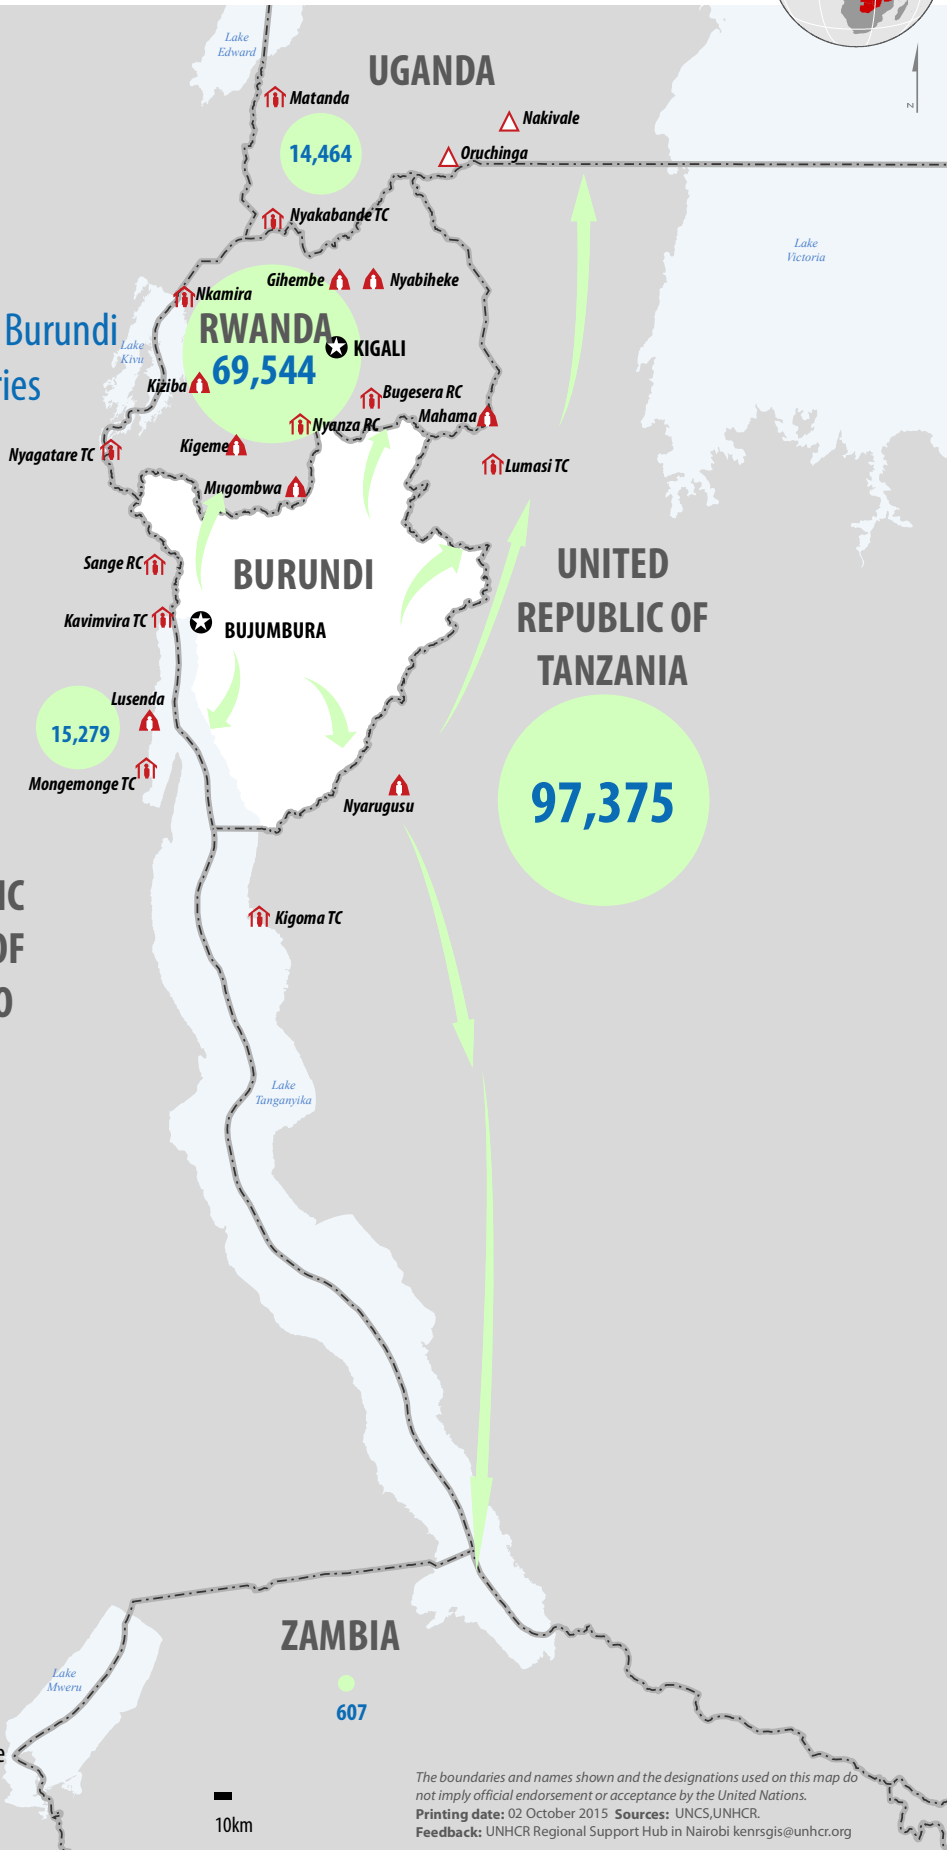

**197,269**

newly arrived refugees from Burundi  
in neighbouring countries

**LEGEND**

-  Capital city
-  Refugee camp
-  Refugee settlement
-  Refugee reception centre/ transit centre
-  New arrivals from Burundi
-  International boundary

10km

The boundaries and names shown and the designations used on this map do not imply official endorsement or acceptance by the United Nations.  
 Printing date: 02 October 2015 Sources: UNCS, UNHCR.  
 Feedback: UNHCR Regional Support Hub in Nairobi kenrsgis@unhcr.org