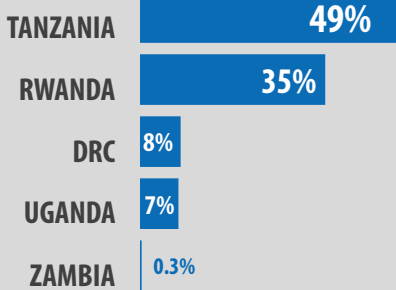

**197,269**

newly arrived refugees from Burundi  
in neighbouring countries

**LEGEND**

-  Capital city
-  Refugee camp
-  Refugee settlement
-  Refugee reception centre/ transit centre
-  New arrivals from Burundi
-  International boundary