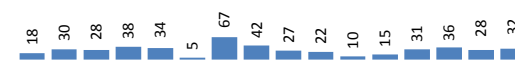

Registration Statistics

Registered 03-04 May	
Mahama	55
Kigali	-
Nyagatare	-
<b>Total</b>	<b>55</b>

Camp / Reception Centre Population		
Bugesera*	428	263
Nyanza*	146	94
Nyagatare*	95	53
Mahama	48,489	18,468
Gatore*	107	74
Kigali	25,053	11,397
Huye	3,063	1,097
<b>Total</b>	<b>77,381</b>	<b>31,446</b>

Total Arrivals

Mahama / Gatore Arrivals

<b>77,381</b>	<b>Total Active Refugees</b>
<b>76,757</b>	Registered L2
<b>624</b>	Registered L1**
<b>5,113</b>	Temporarily Inactivated***
<b>82,494</b>	Active + Inactive Refugees