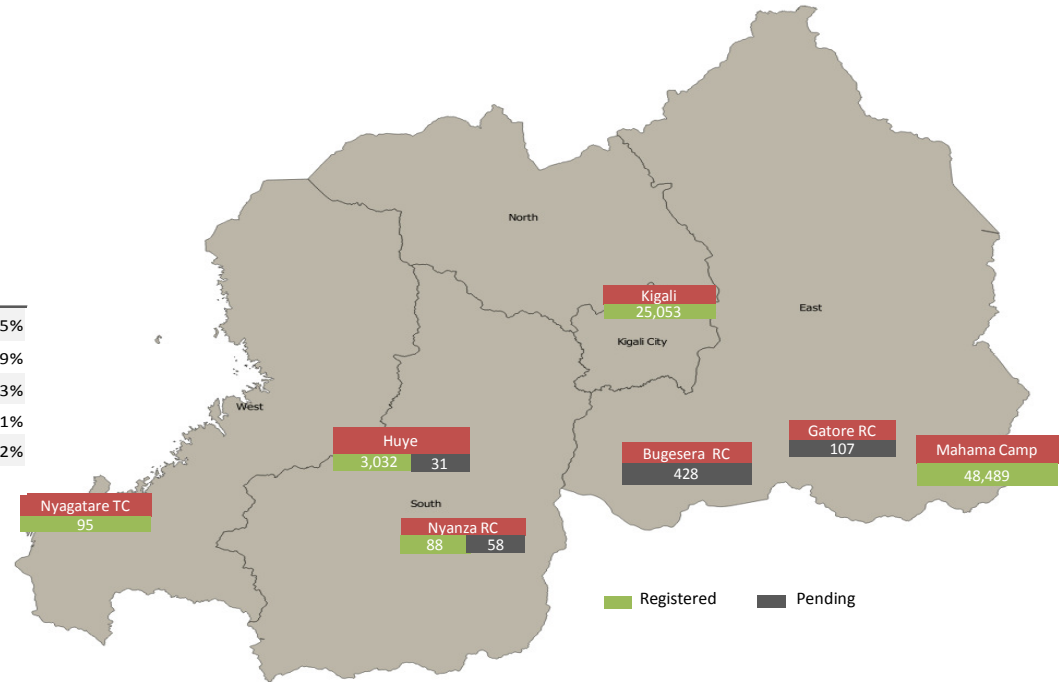

Total Arrivals

Mahama / Gatore Arrivals

<b>77,381</b>	<b>Total Active Refugees</b>
<b>76,757</b>	Registered L2
<b>624</b>	Registered L1**
<b>5,113</b>	Temporarily Inactivated***
<b>82,494</b>	Active + Inactive Refugees

Nyanza Arrivals :1 Bugesera Arrivals :0 Rusizi Arrivals : 0

Daily Registration Trends

Area of Origin

Kirundo	32,489
Bujumbura Mairie	27,474
Muyinga	6,861
Ngozi	2,825
Karuzi	1,133
Kayanza	872
Cibitoke	458
Ruyigi	324
Gitega	423
Bubanza	339
Others	3,559
<b>Total</b>	<b>76,757</b>

0 - 4 years	5,681	5,918	11,599	15%
5 - 11 years	7,223	7,281	14,504	19%
12 - 17 years	4,924	5,216	10,140	13%
18 - 59 years	19,610	19,311	38,921	51%
60 + years	1,039	554	1,593	2%
<b>Total</b>	<b>38,477</b>	<b>38,280</b>	<b>76,757</b>	

\* Source: MIDIMAR. All other sources are UNHCR

\*\* Individuals registered in Nyanza and Bugesera RCs have undergone level 1 biometric registration

\*\*\* Inactivated due to absence at food distribution for 3 or more consecutive months in Sep - Apr (4,115) or spontaneous departure to BDI (998)