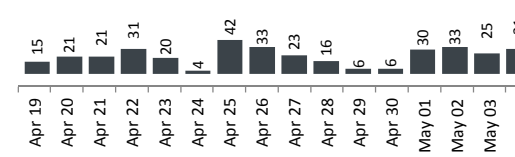

Registration Statistics

Registered 03-04 May	
Mahama	55
Kigali	-
Nyagatare	-
<b>Total</b>	<b>55</b>

Camp / Reception Centre Population		
Bugesera*	428	263
Nyanza*	146	94
Nyagatare*	95	53
Mahama	48,489	18,468
Gatore*	107	74
Kigali	25,053	11,397
Huye	3,063	1,097
<b>Total</b>	<b>77,381</b>	<b>31,446</b>

Total Arrivals

Mahama / Gatore Arrivals

<b>77,381</b>	<b>Total Active Refugees</b>
<b>76,757</b>	Registered L2
<b>624</b>	Registered L1**
<b>5,113</b>	Temporarily Inactivated***
<b>82,494</b>	Active + Inactive Refugees