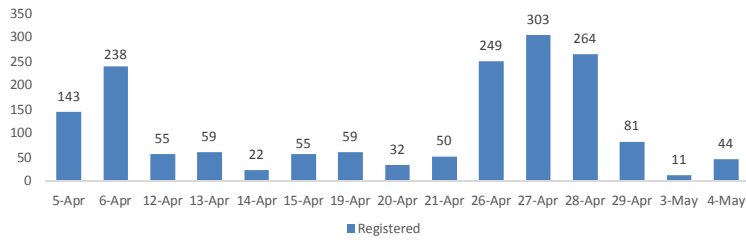

Total Arrivals

Mahama / Gatore Arrivals

<b>77,381</b>	<b>Total Active Refugees</b>
<b>76,757</b>	Registered L2
<b>624</b>	Registered L1**
<b>5,113</b>	Temporarily Inactivated***
<b>82,494</b>	Active + Inactive Refugees

Nyanza Arrivals :1 Bugesera Arrivals :0 Rusizi Arrivals : 0

Daily Registration Trends

Area of Origin

Kirundo	32,489
Bujumbura Mairie	27,474
Muyinga	6,861
Ngozi	2,825
Karuzi	1,133
Kayanza	872
Cibitoke	458
Ruyigi	324
Gitega	423
Bubanza	339
Others	3,559
<b>Total</b>	<b>76,757</b>

0 - 4 years	5,681	5,918	11,599	15%
5 - 11 years	7,223	7,281	14,504	19%
12 - 17 years	4,924	5,216	10,140	13%
18 - 59 years	19,610	19,311	38,921	51%
60 + years	1,039	554	1,593	2%
<b>Total</b>	<b>38,477</b>	<b>38,280</b>	<b>76,757</b>	