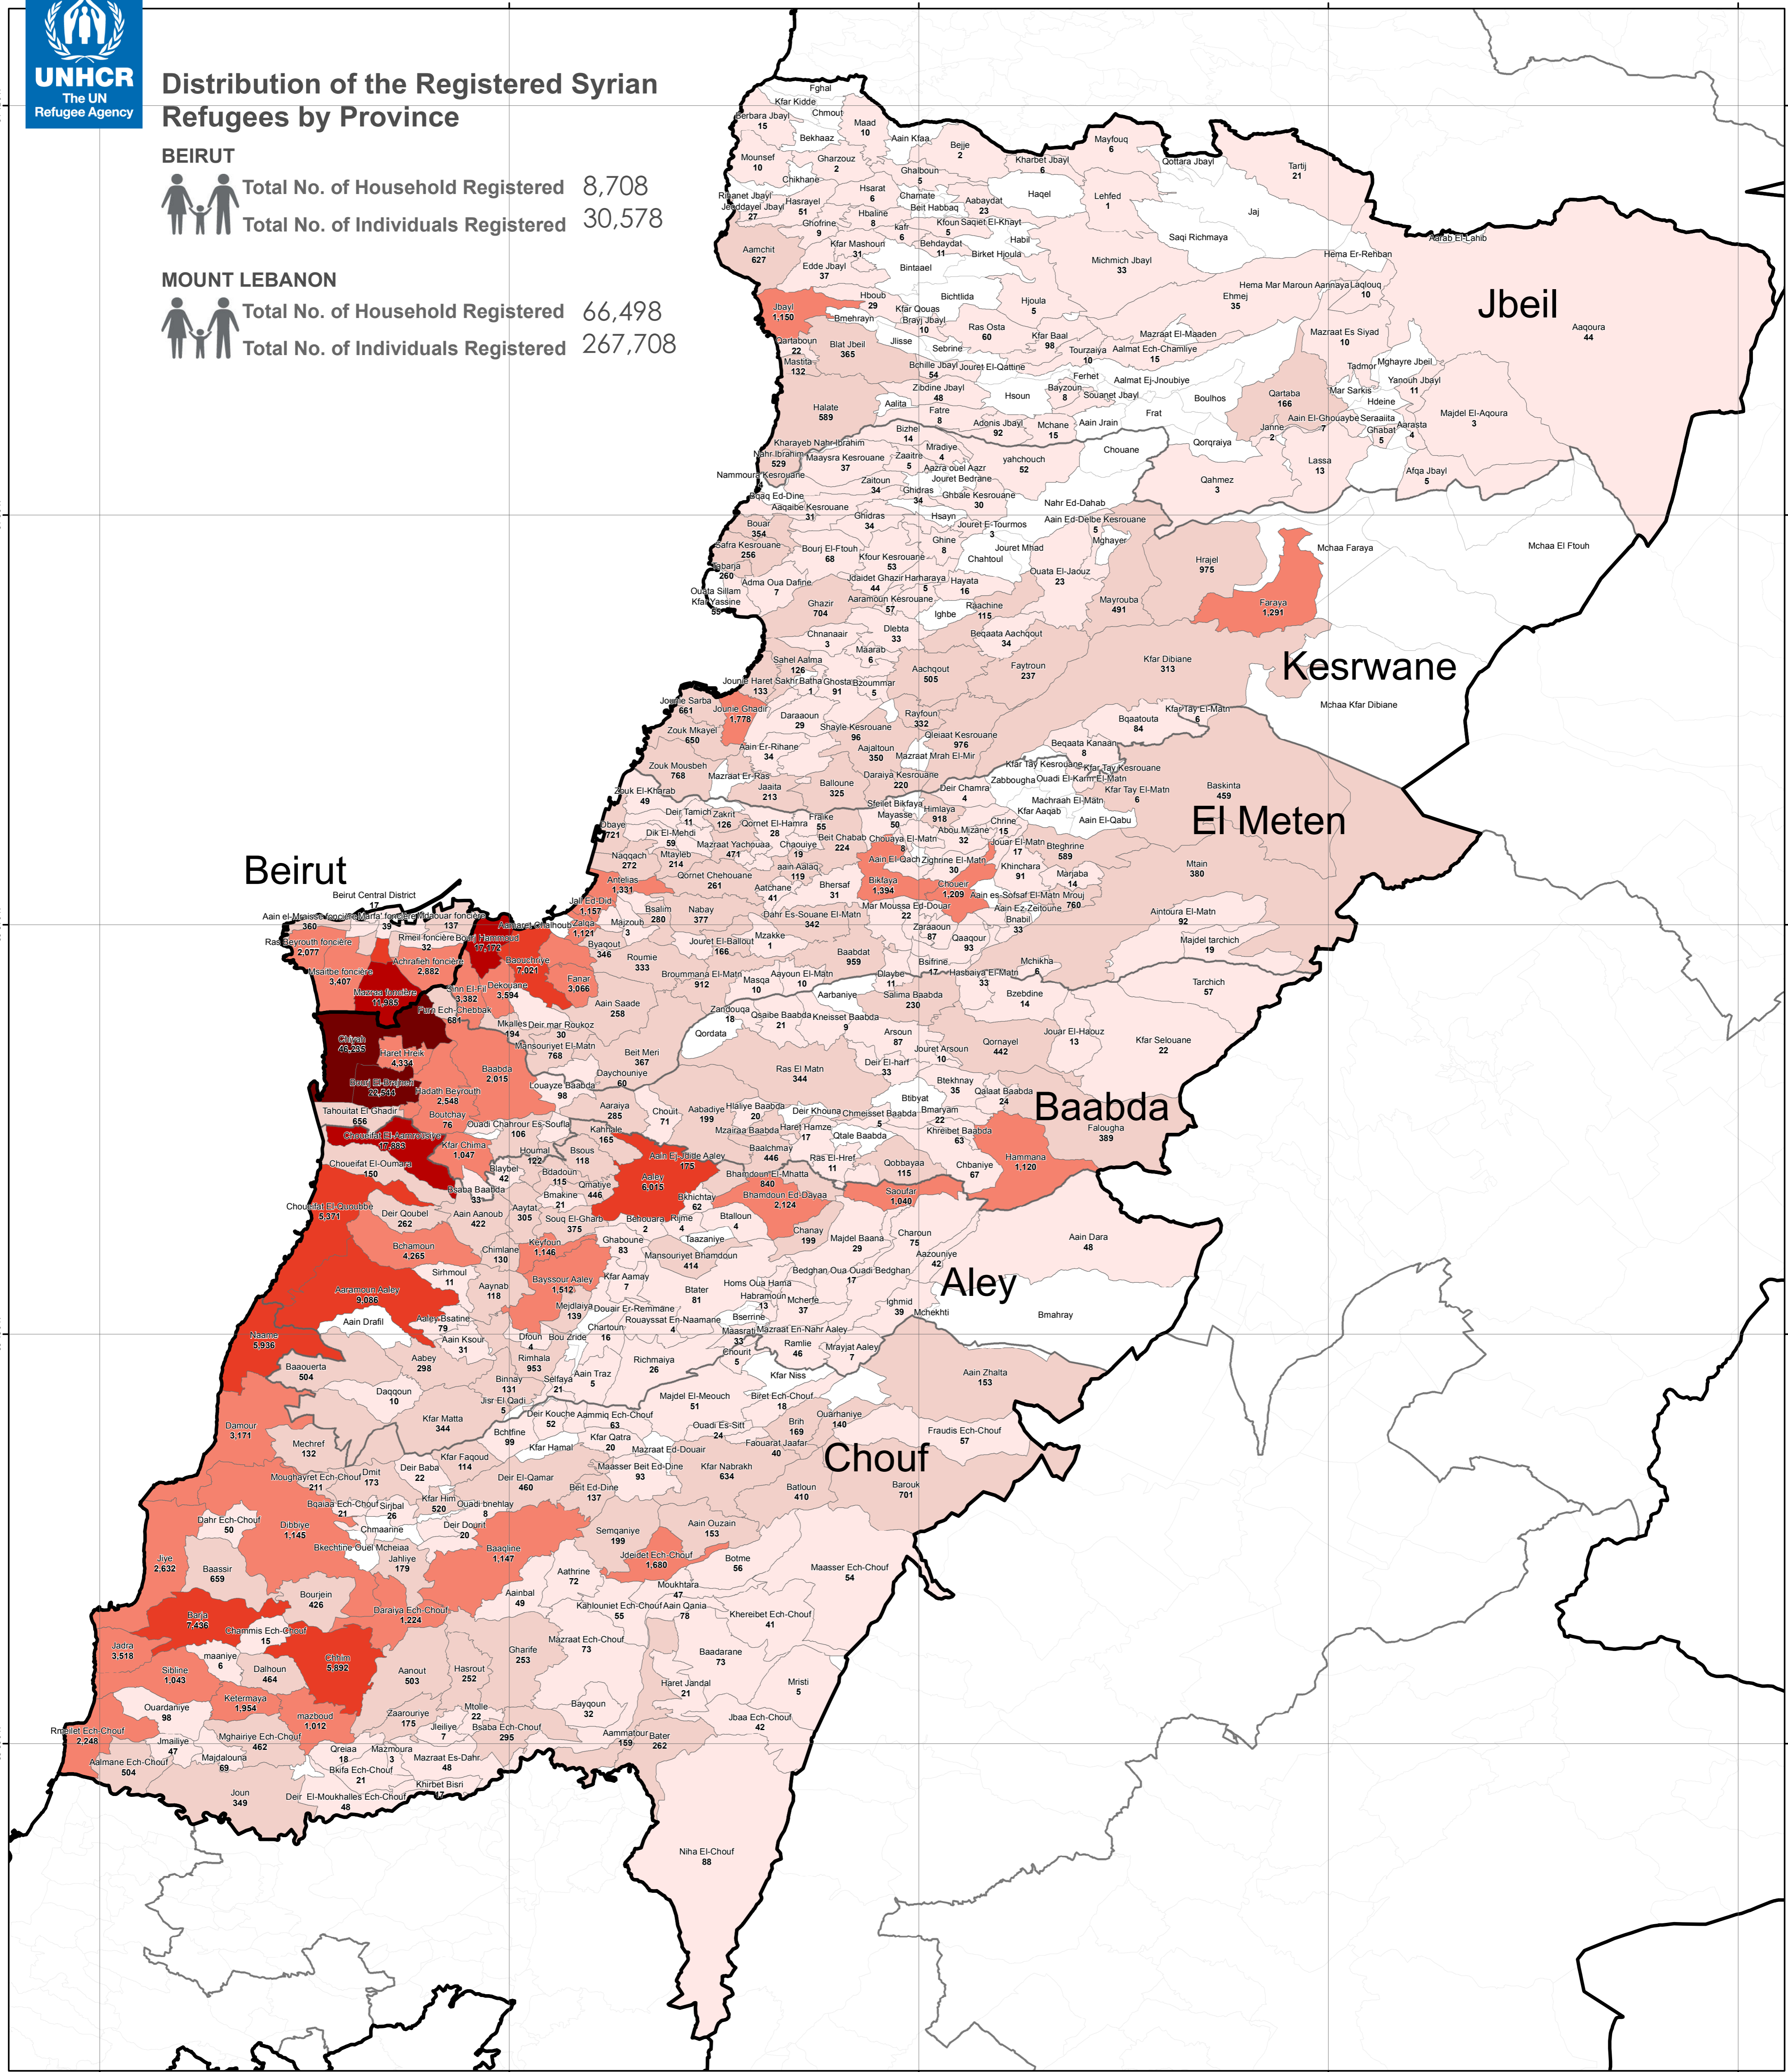

SYRIA REFUGEE RESPONSE

LEBANON Beirut and Mount Lebanon Governorates

Distribution of the Registered Syrian Refugees at the Cadastral Level

As of 31 July 2014

Distribution of the Registered Syrian Refugees by Province

BEIRUT

Total No. of Household Registered 8,708
Total No. of Individuals Registered 30,578

MOUNT LEBANON

Total No. of Household Registered 66,498
Total No. of Individuals Registered 267,708

Notes
The boundaries, names and designations used on this map do not imply official endorse United Nations. All data used are the best available at the time of map production.

Data Sources:
- Lebanese Border, Caza and Cadastral Boundaries: NPMPIT 2005.
- Geographic Projection WGS 1984

Registered Refugees Figures by UNHCR as of 31 July 2014.
For more information contact Rana G. Ksaifi at ksaifi@unhcr.org

GIS and Mapping by UNHCR. For Information and updates contact Jad Ghosn: ghosn@unhcr.org
Maroun Sader: sader@unhcr.org

NPMPIT: National Physical Master Plan for the Lebanese Territory