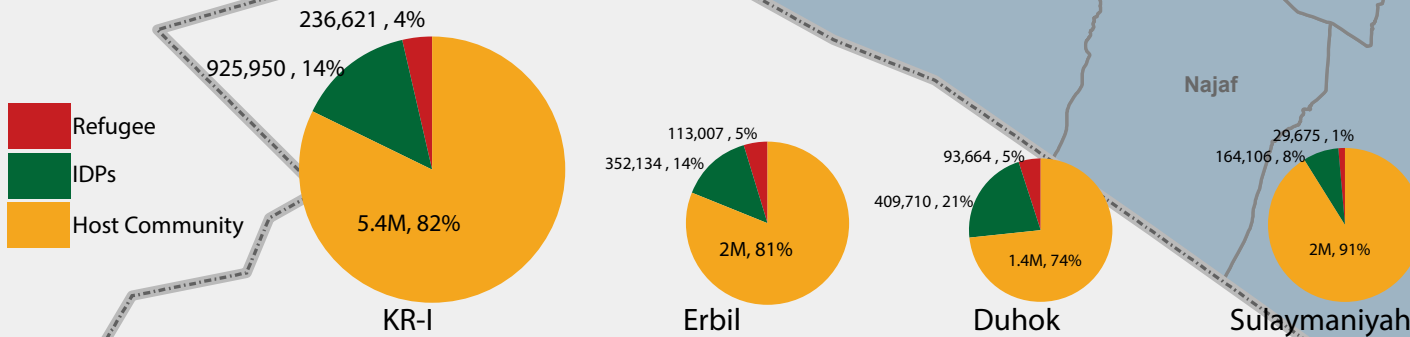

Syrian Refugees: Stats and Locations

Proportion of Syrian Refugees:
Region: 4,568,426 vs. Iraq 244,642

Refugee Distribution: Region

Refugee Distribution in Iraq:
KR-I (Erbil, Duhok and Sulaymaniyah)
vs other locations

Kurdistan Region -Iraq: Proportion of Syrian refugees and Internally Displaced Persons (IDPs) vs. Host Community

The boundaries and names shown and the designations used on this map and the other maps in this information product do not imply official endorsement or acceptance by the United Nations.
Sources: UNHCR Registration Unit, IOM (DTM), UNCS, UNOCHA and KRISO.