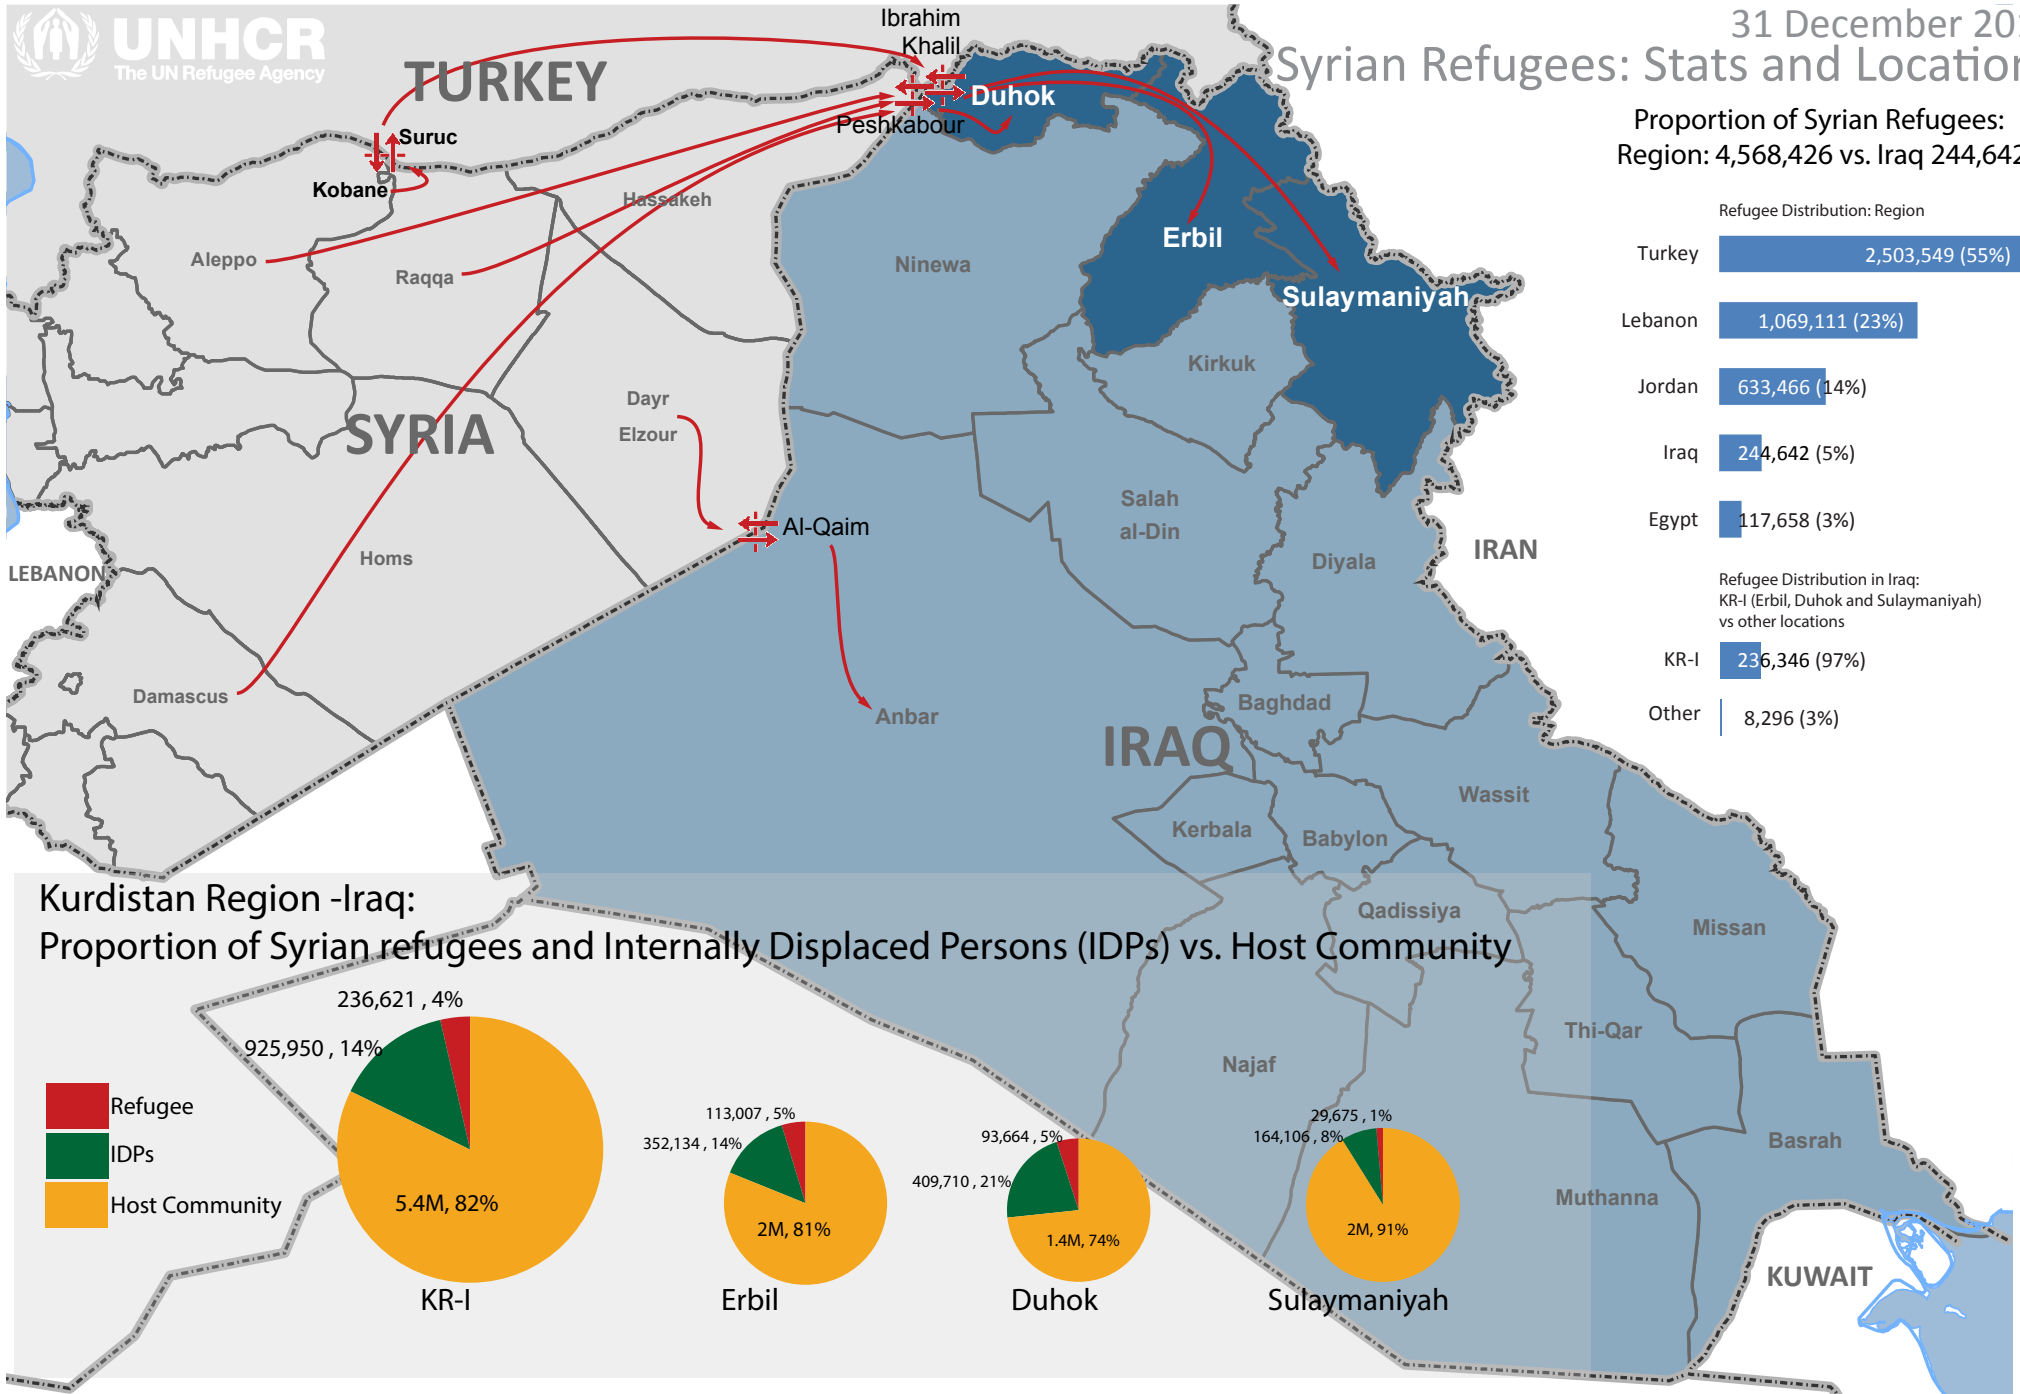

Syrian Refugees: Stats and Locations

Proportion of Syrian Refugees:
Region: 4,568,426 vs. Iraq 244,642

Refugee Distribution: Region

Refugee Distribution in Iraq:
KR-I (Erbil, Duhok and Sulaymaniyah)
vs other locations

Kurdistan Region -Iraq: Proportion of Syrian refugees and Internally Displaced Persons (IDPs) vs. Host Community

The boundaries and names shown and the designations used on this map and the other maps in this information product do not imply official endorsement or acceptance by the United Nations.
Sources: UNHCR Registration Unit, IOM (DTM), UNCS, UNOCHA and KRISO.