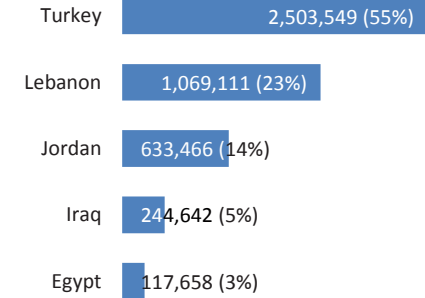

Syrian Refugees: Stats and Locations

Proportion of Syrian Refugees:
Region: 4,568,426 vs. Iraq 244,642

Refugee Distribution: Region

Refugee Distribution in Iraq:
KR-I (Erbil, Duhok and Sulaymaniyah)
vs other locations