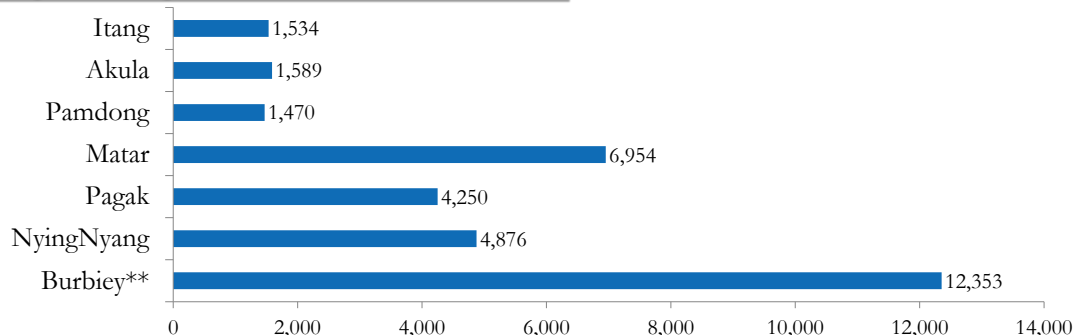

Refugees living within host communities

New arrivals awaiting transfers

Refugees living within host communities
33,026
persons

New arrivals awaiting transfers to camps
0
persons

* - In addition to 270,599 South Sudanese refugees in Gambella region, there are 11,174 refugees at the camps in Assosa [Breakdown: Pre 15th Dec 2013 = 6,129; Post 15th Dec 2013 = 5,045]. The total Gambella population includes 48,531 refugees who arrived pre 15-Dec-2013.

** - Interviews with some refugees indicate that those with large livestock herds as well as traders and other categories were unwilling to move from border entry locations.