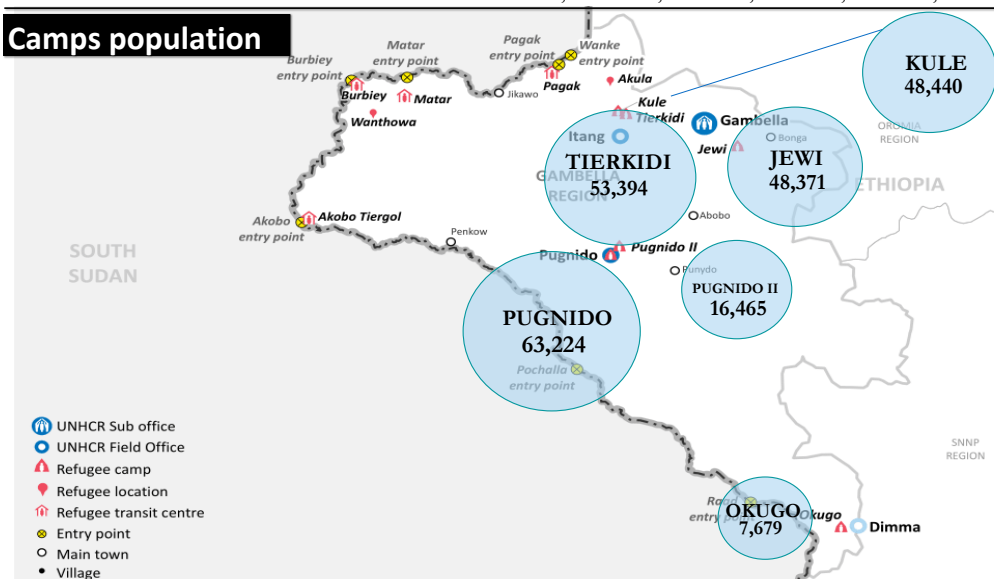

Camps population

Camp Names	Children (age < 18 yrs)		Adults (age ≥ 18 yrs)		Total	%
	Males	Females	Males	Females		
Pugnido	20,920	19,711	7,368	15,225	63,224	27%
Tierkidi	18,668	18,028	4,343	12,355	53,394	22%
Kule	15,562	14,885	6,401	11,592	48,440	20%
Okugo	2,396	2,234	980	2,069	7,679	3%
Jewi	17,834	17,145	2,606	10,786	48,371	20%
Pugnido II	5,819	5,401	1,402	3,844	16,465	7%
TOTAL	81,199	77,404	23,100	55,871	237,573	100%
	158,602		78,971			
%	67%		33%			

TOTAL CAMPS POPULATION
237,573
persons

AVERAGE FAMILY SIZE
4