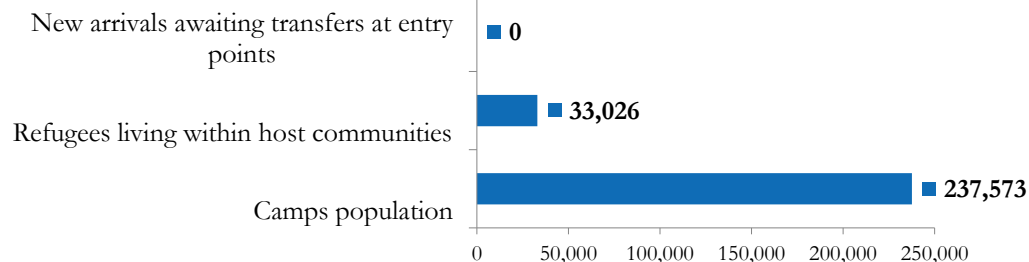

South Sudanese refugee population in Gambella (as of 22-January-2016)

Refugee population Breakdown

270,599 *
TOTAL GAMBELLA POPULATION