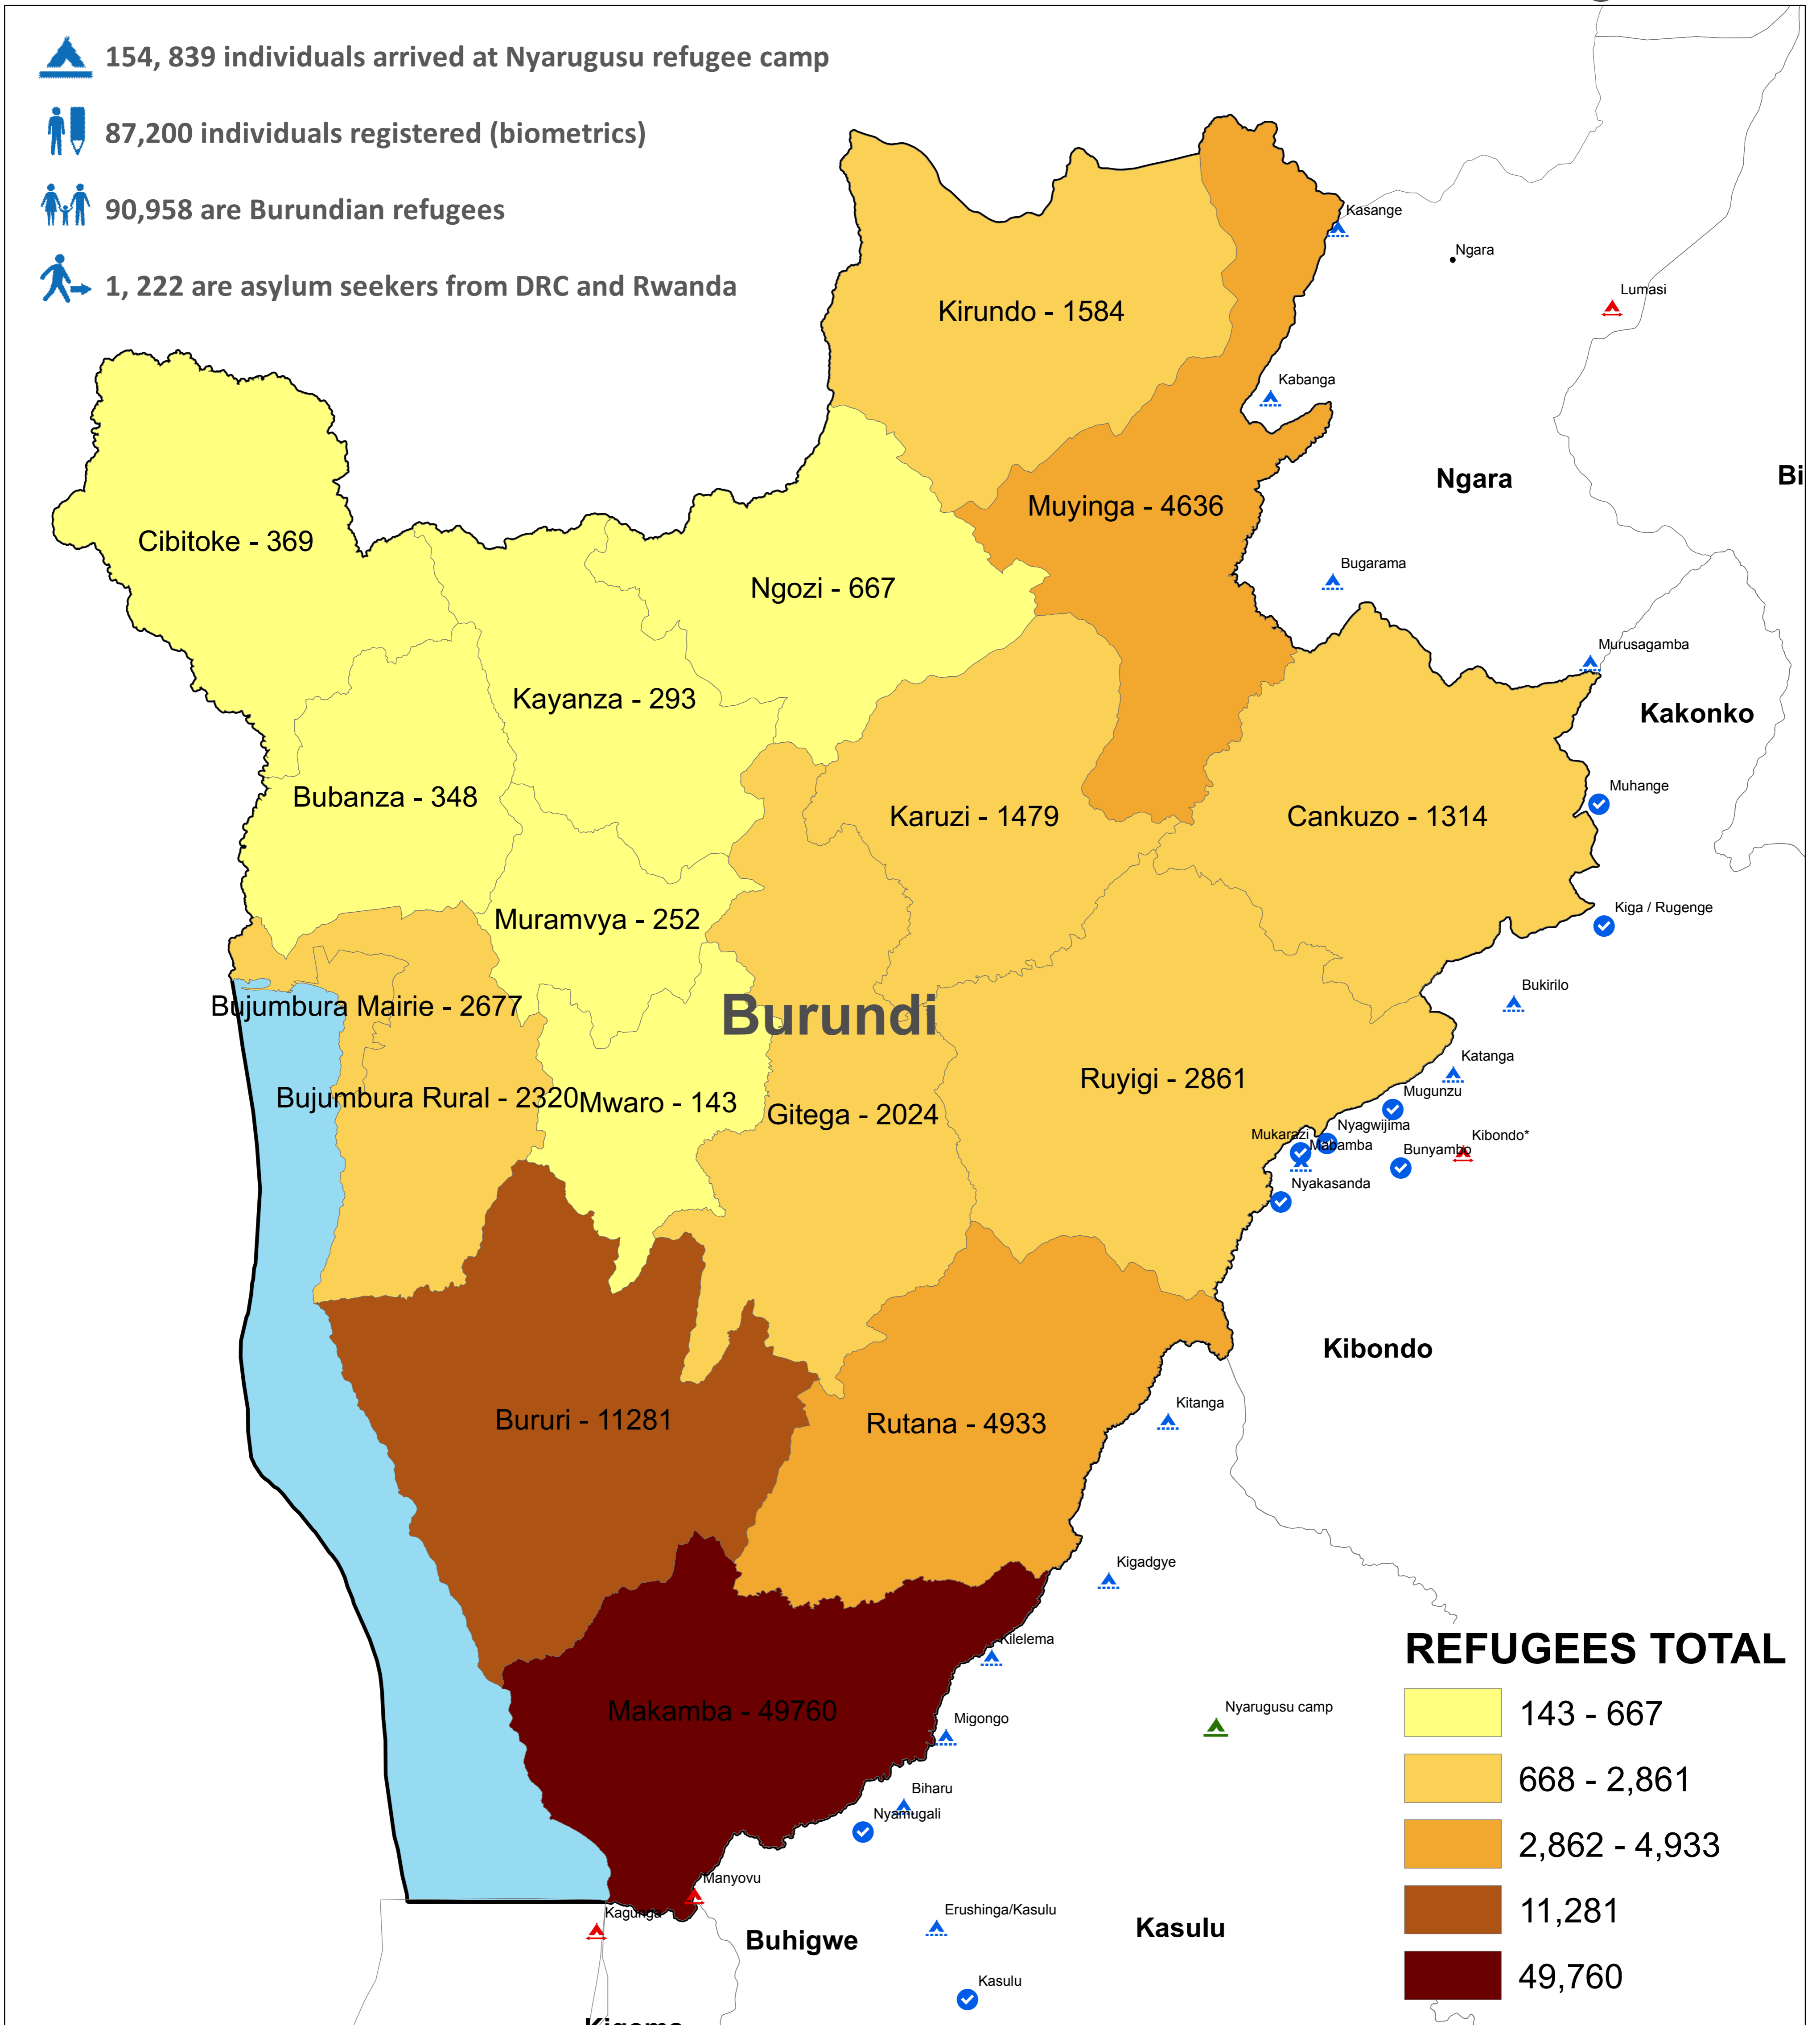

Burundi refugee situation - Tanzania

Places of origin of registered Burundian refugees

As of 27 August 2015

 154, 839 individuals arrived at Nyarugusu refugee camp

 87,200 individuals registered (biometrics)

 90,958 are Burundian refugees

 1, 222 are asylum seekers from DRC and Rwanda

Legend

Location operational relevance

-  Collection point
-  Collection point (overnight)
-  Reception centre
-  Refugee Camp
-  Village
-  Tanzania - districts
-  Burundi

Registration figures refer to II level registration in Nyarugusu camp.

The boundaries, names and designations used on this map do not imply official endorsement of the United Nations. All data used are the best available at the time of map production.

Production date: 28 August 2015

Data Sources:

- Borders and polygons: humanitarianresponse.info
- Other points: UNHCR and IOM

Mapping by UNHCR Tanzania

For Information and updates contact IM officer Tanzania - tanksimo@unhcr.org