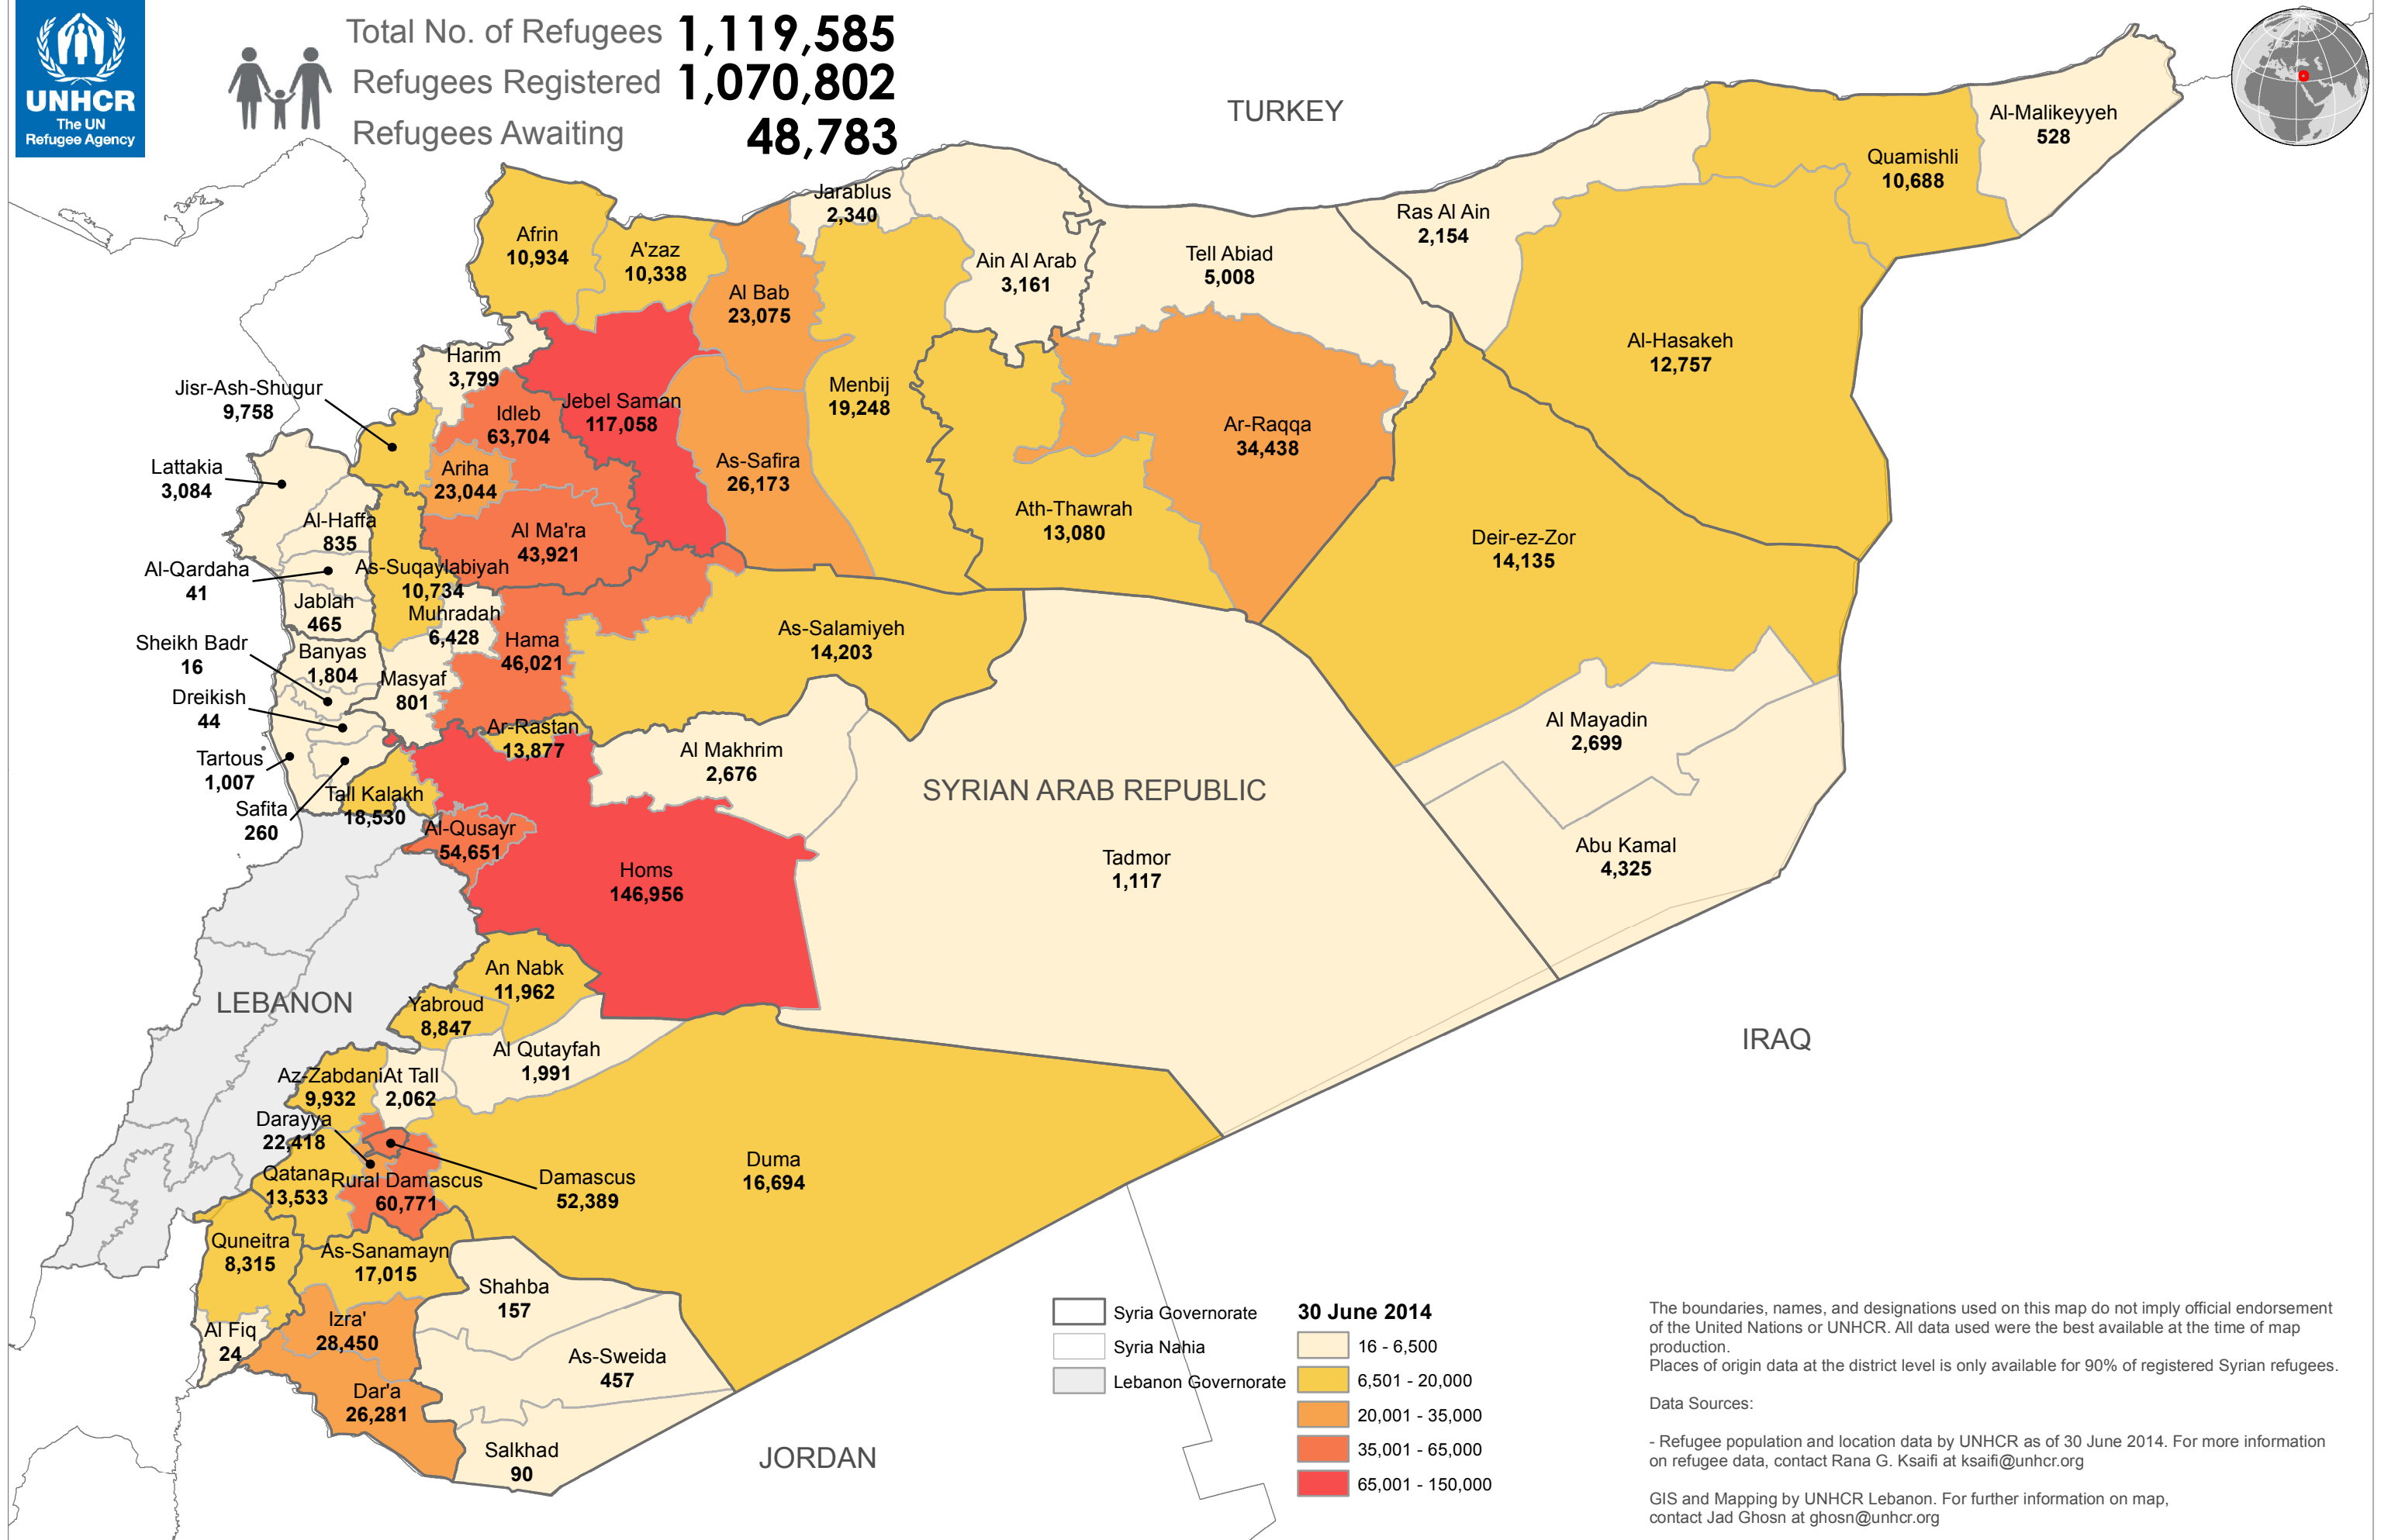

SYRIA REFUGEE RESPONSE

LEBANON: Places of Origin of Syrian Refugees Registered in Lebanon

30 June 2014

UNHCR Lebanon -
Beirut Country Office

Total No. of Refugees **1,119,585**
 Refugees Registered **1,070,802**
 Refugees Awaiting **48,783**

The boundaries, names, and designations used on this map do not imply official endorsement of the United Nations or UNHCR. All data used were the best available at the time of map production. Places of origin data at the district level is only available for 90% of registered Syrian refugees.

Data Sources:
 - Refugee population and location data by UNHCR as of 30 June 2014. For more information on refugee data, contact Rana G. Ksaifi at ksaifi@unhcr.org

GIS and Mapping by UNHCR Lebanon. For further information on map, contact Jad Ghosn at ghosn@unhcr.org