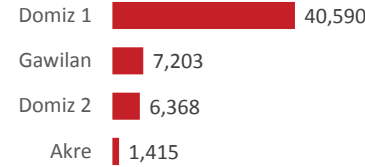

General Overview: Refugee Stats & Locations

247,352
Refugees
97% in KR-I
As at 30 September 2015

Syrian Refugees District Population Density

- Less than 100
- 101 - 500
- 501 - 1,000
- 1,001 - 5,000
- 5,001 - 30,000
- 30,001 - 104,100