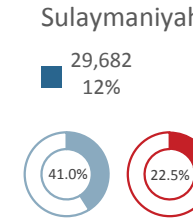

General Overview: Refugee Stats & Locations

247,352
Refugees
97% in KR-I
As at 30 September 2015

Syrian Refugees District Population Density

- Less than 100
- 101 - 500
- 501 - 1,000
- 1,001 - 5,000
- 5,001 - 30,000
- 30,001 - 104,100