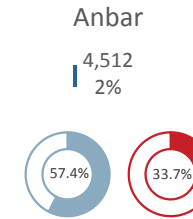

General Overview: Refugee Stats & Locations

247,352
Refugees
97% in KR-I
As at 30 September 2015

Syrian Refugees District Population Density

- Less than 100
- 101 - 500
- 501 - 1,000
- 1,001 - 5,000
- 5,001 - 30,000
- 30,001 - 104,100