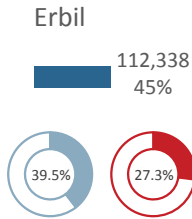

General Overview: Refugee Stats & Locations

247,352
Refugees
97% in KR-I
As at 30 September 2015

Syrian Refugees District Population Density

- Less than 100
- 101 - 500
- 501 - 1,000
- 1,001 - 5,000
- 5,001 - 30,000
- 30,001 - 104,100