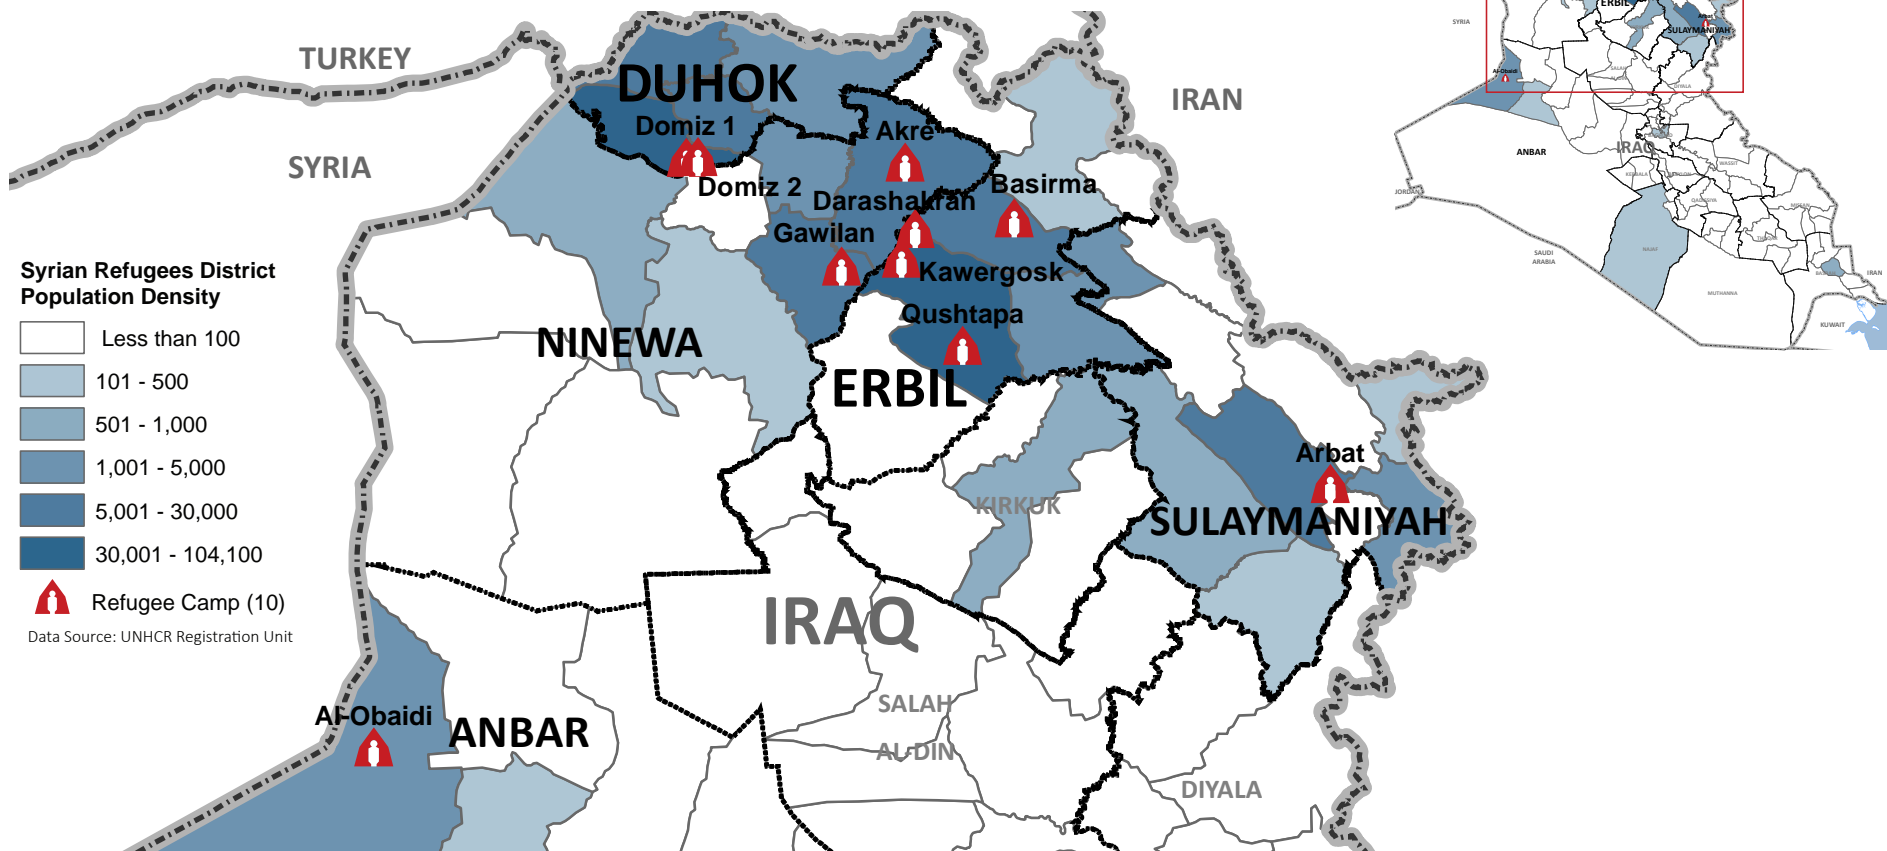

General Overview: Refugee Stats & Locations

247,352
Refugees
97% in KR-I
As at 30 September 2015

Syrian Refugees District Population Density

- Less than 100
- 101 - 500
- 501 - 1,000
- 1,001 - 5,000
- 5,001 - 30,000
- 30,001 - 104,100

Refugee Camp (10)

Data Source: UNHCR Registration Unit

The boundaries and names shown and the designations used on this map do not imply official endorsement or acceptance by the United Nations.

Sources: UNHCR Registration Unit, UNCS and UNOCHA