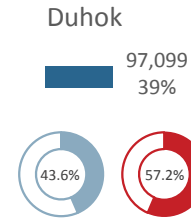

General Overview: Refugee Stats & Locations

247,352
Refugees
97% in KR-I
As at 30 September 2015

Syrian Refugees District Population Density

- Less than 100
- 101 - 500
- 501 - 1,000
- 1,001 - 5,000
- 5,001 - 30,000
- 30,001 - 104,100