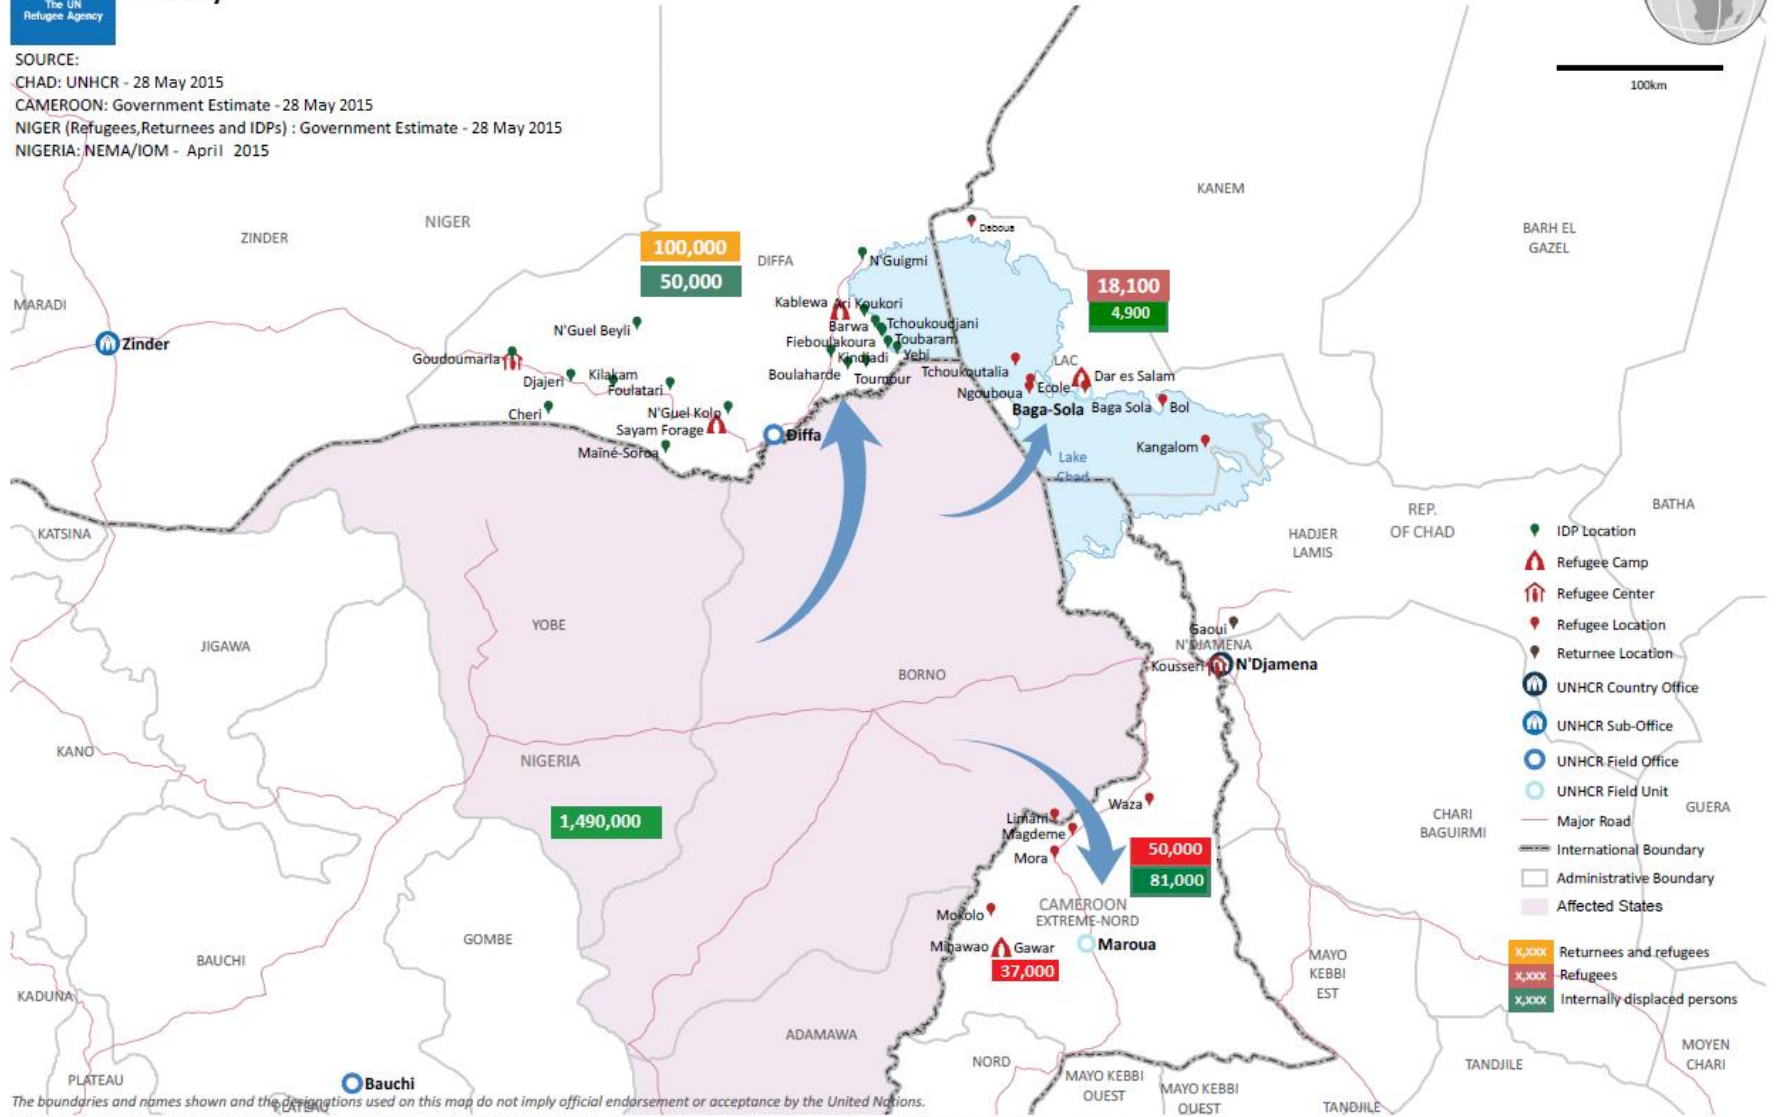

# Nigeria Situation: Operational context map

28 May

**SOURCE:**

CHAD: UNHCR - 28 May 2015  
 CAMEROON: Government Estimate - 28 May 2015  
 NIGER (Refugees, Returnees and IDPs) : Government Estimate - 28 May 2015  
 NIGERIA: NEMA/IOM - April 2015

The boundaries and names shown and the designations used on this map do not imply official endorsement or acceptance by the United Nations.

Printing date: 1 May 2015 Sources: UNHCR Author: UNHCR - HQ Geneva Feedback: mapping@unhcr.org Filename: nga\_situation\_A4L