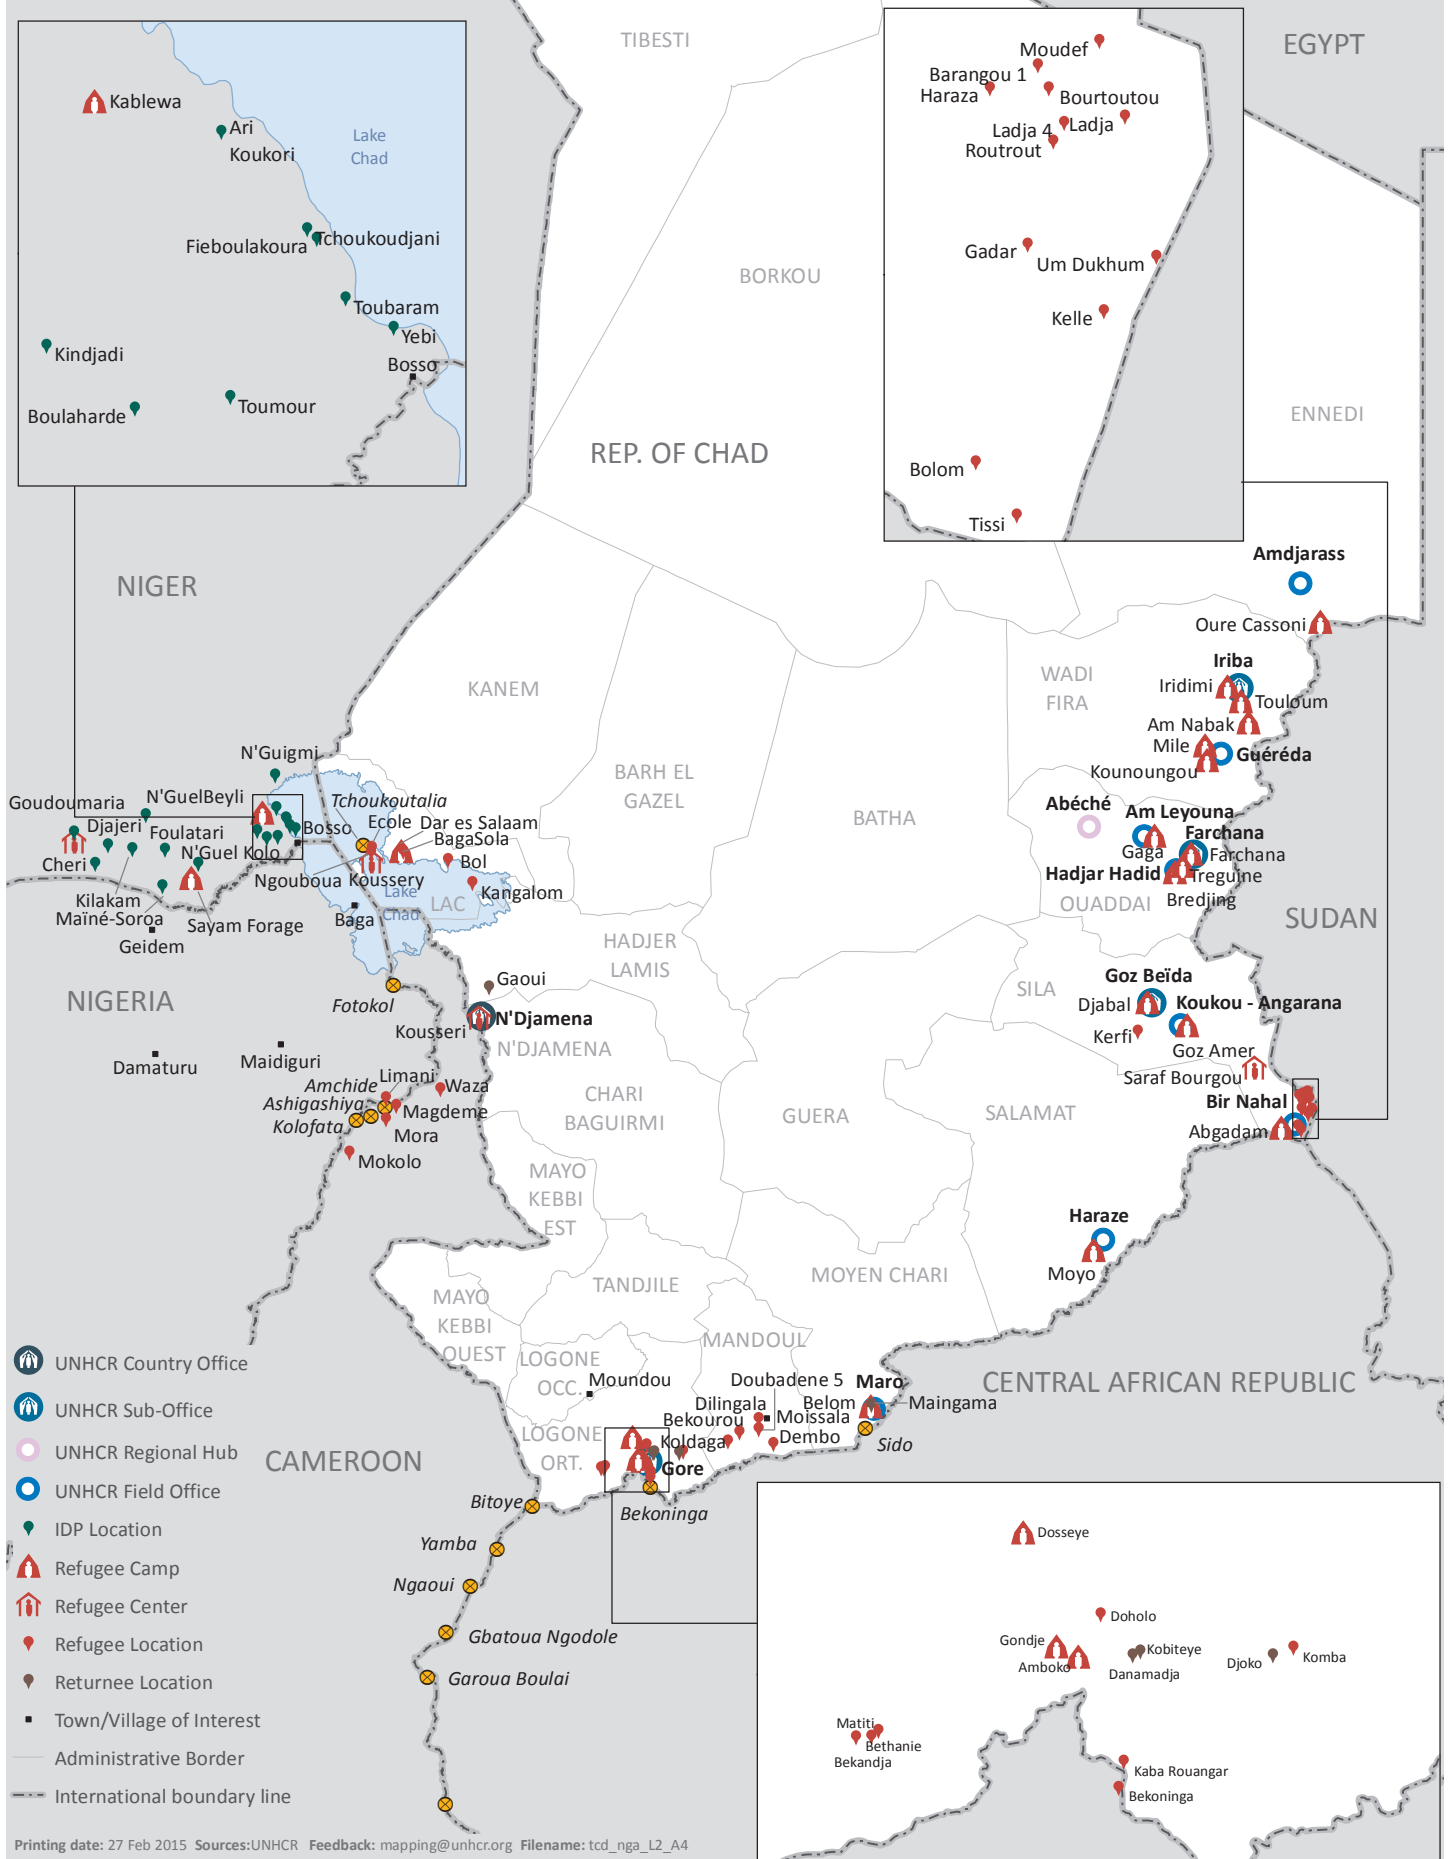

- 02 Mar 2015

Printing date: 27 Feb 2015 Sources: UNHCR Feedback: mapping@unhcr.org Filename: tcd\_nga\_L2\_A4

The boundaries and names shown and the designations used on this map do not imply official endorsement or acceptance by the United Nations. Final boundary between the Republic of Sudan and the Republic of South Sudan has not yet been determined. Final status of the Abyei area is not yet determined.

100km