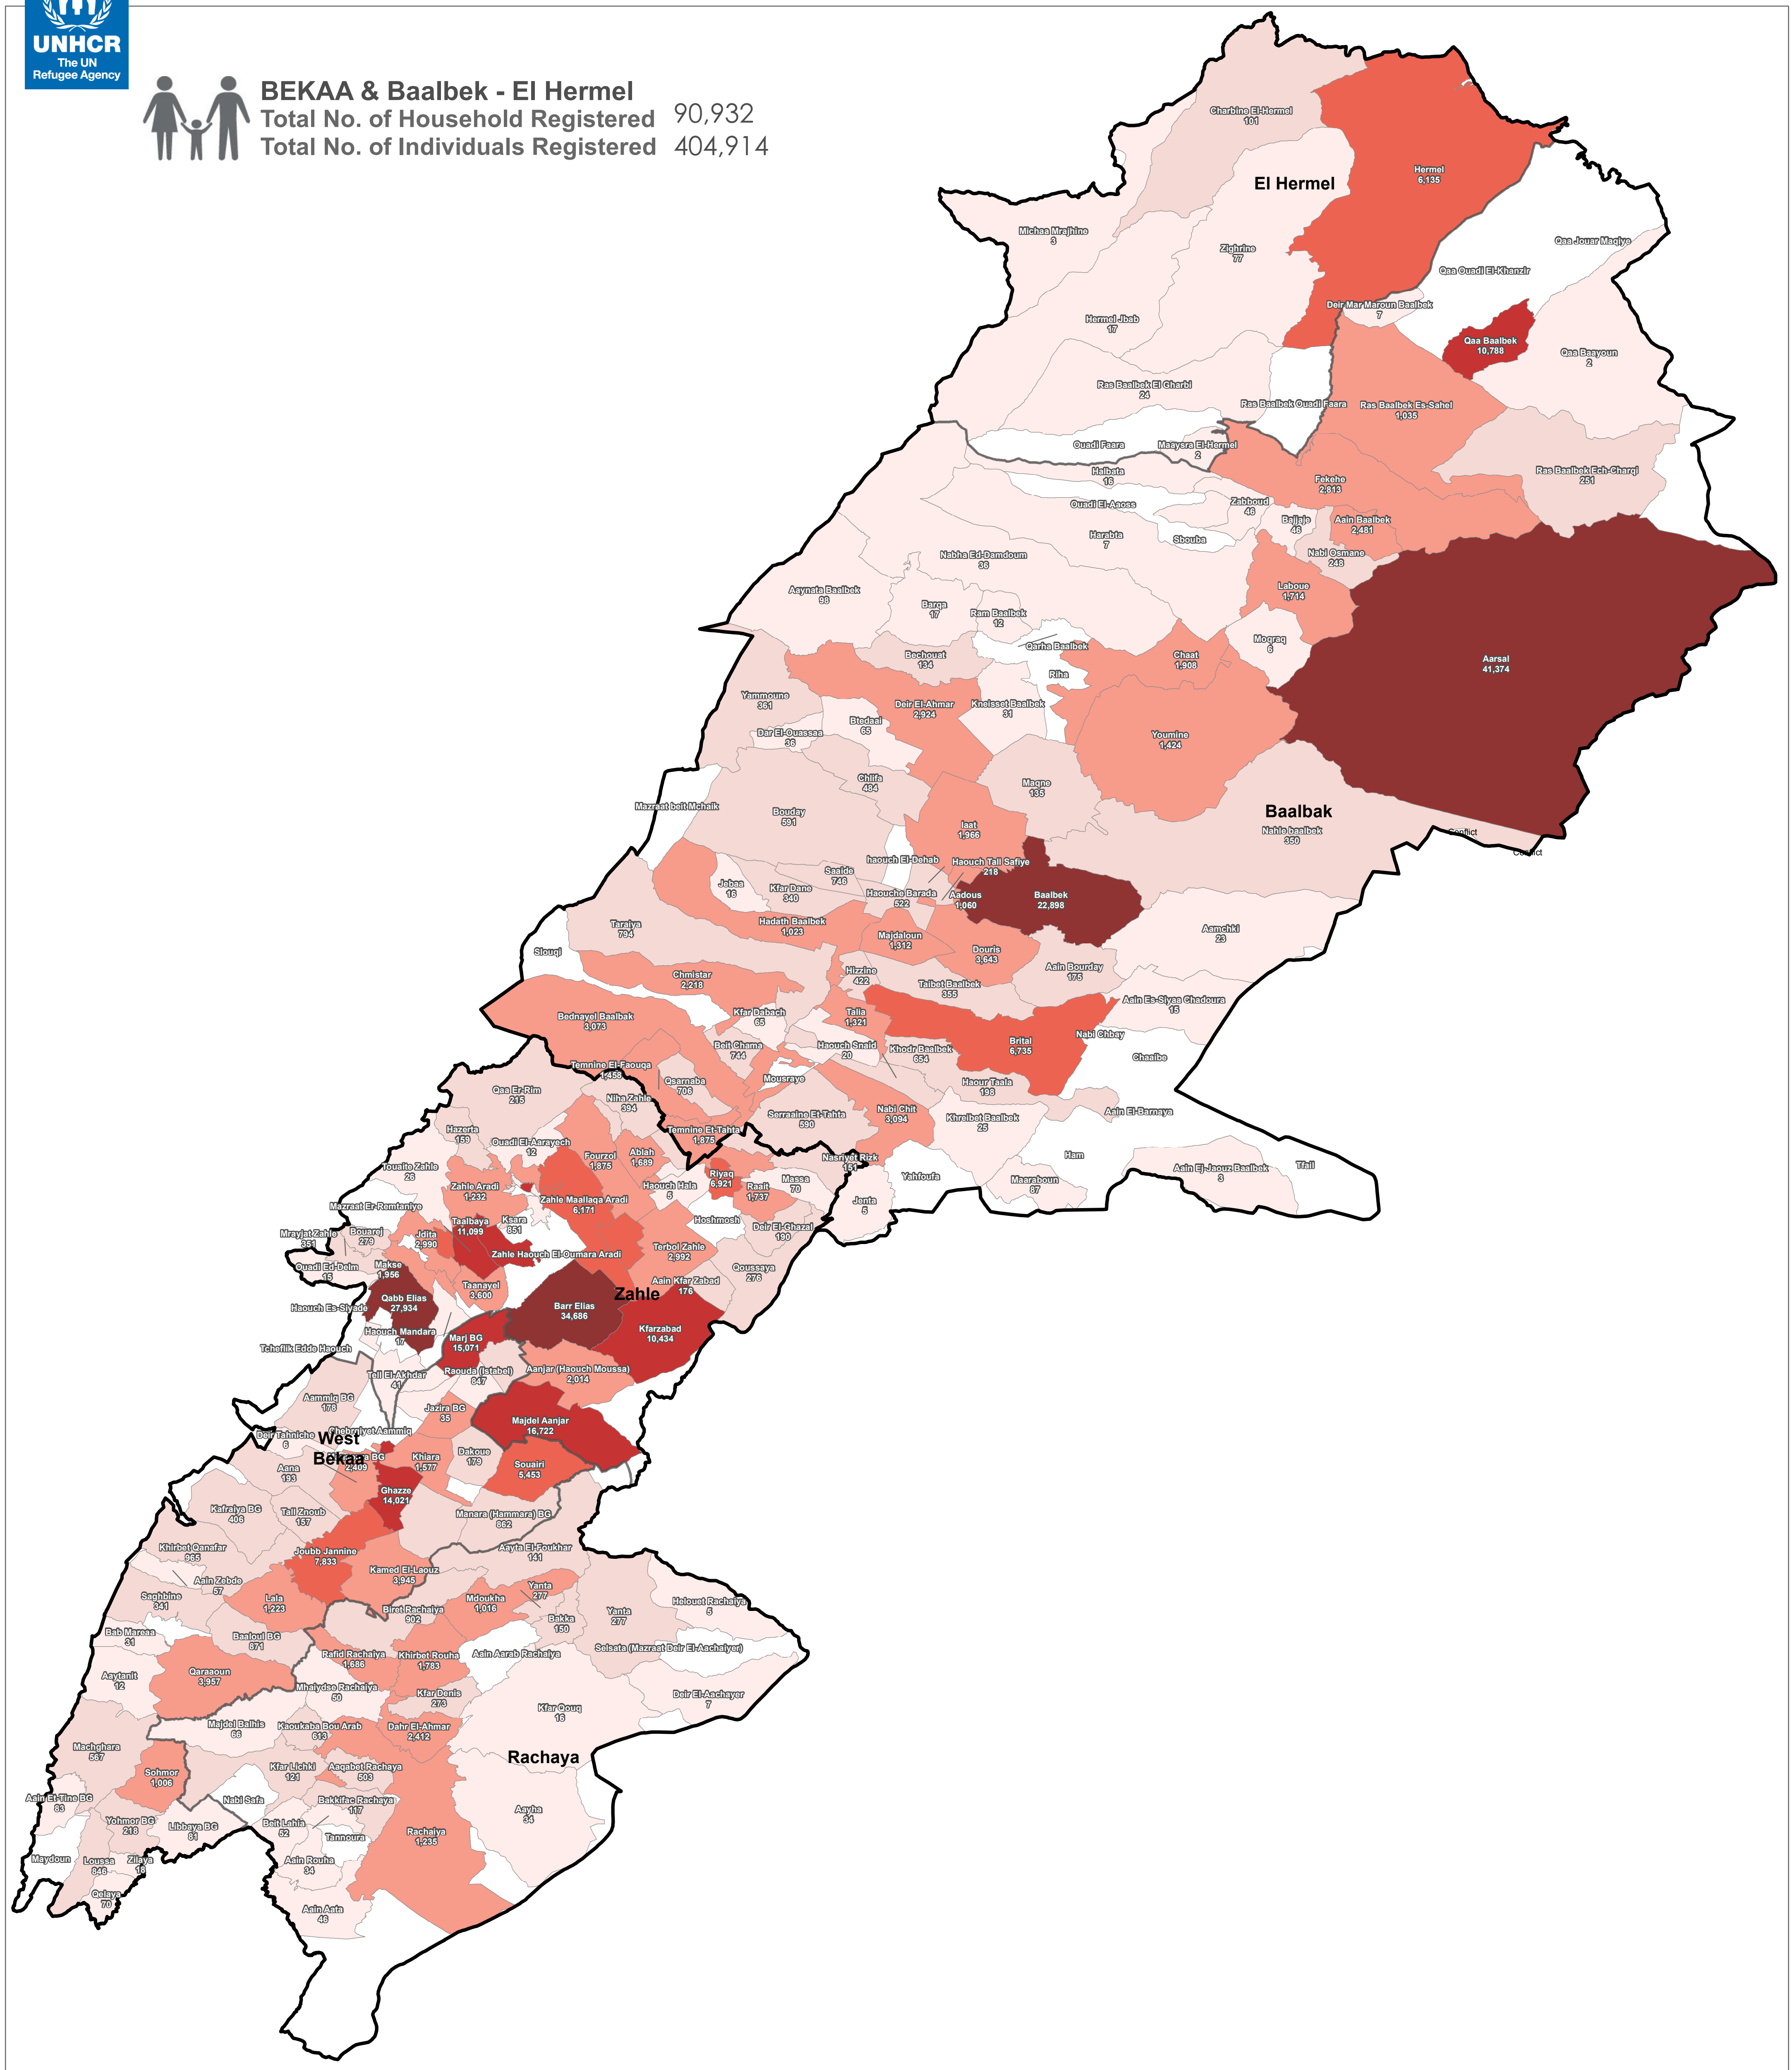

SYRIA REFUGEE RESPONSE

LEBANON, Bekaa & Baalbek-EI Hermel Governorate

Distribution of the Registered Syrian Refugees at the Cadastral Level

As of 31 December 2014

BEKAA & Baalbek - El Hermel
 Total No. of Household Registered 90,932
 Total No. of Individuals Registered 404,914

Notes

The boundaries, names and designations used on this map do not imply official endorsement of the United Nations. All data used are the best available at the time of map production.

Data Sources:
 - Lebanese Border, Caza and Cadastral Boundaries: NPMP/PT 2005.
 - Geographic Projection WGS 1984

NPMP/PT: National Physical Master Plan for the Lebanese Territory