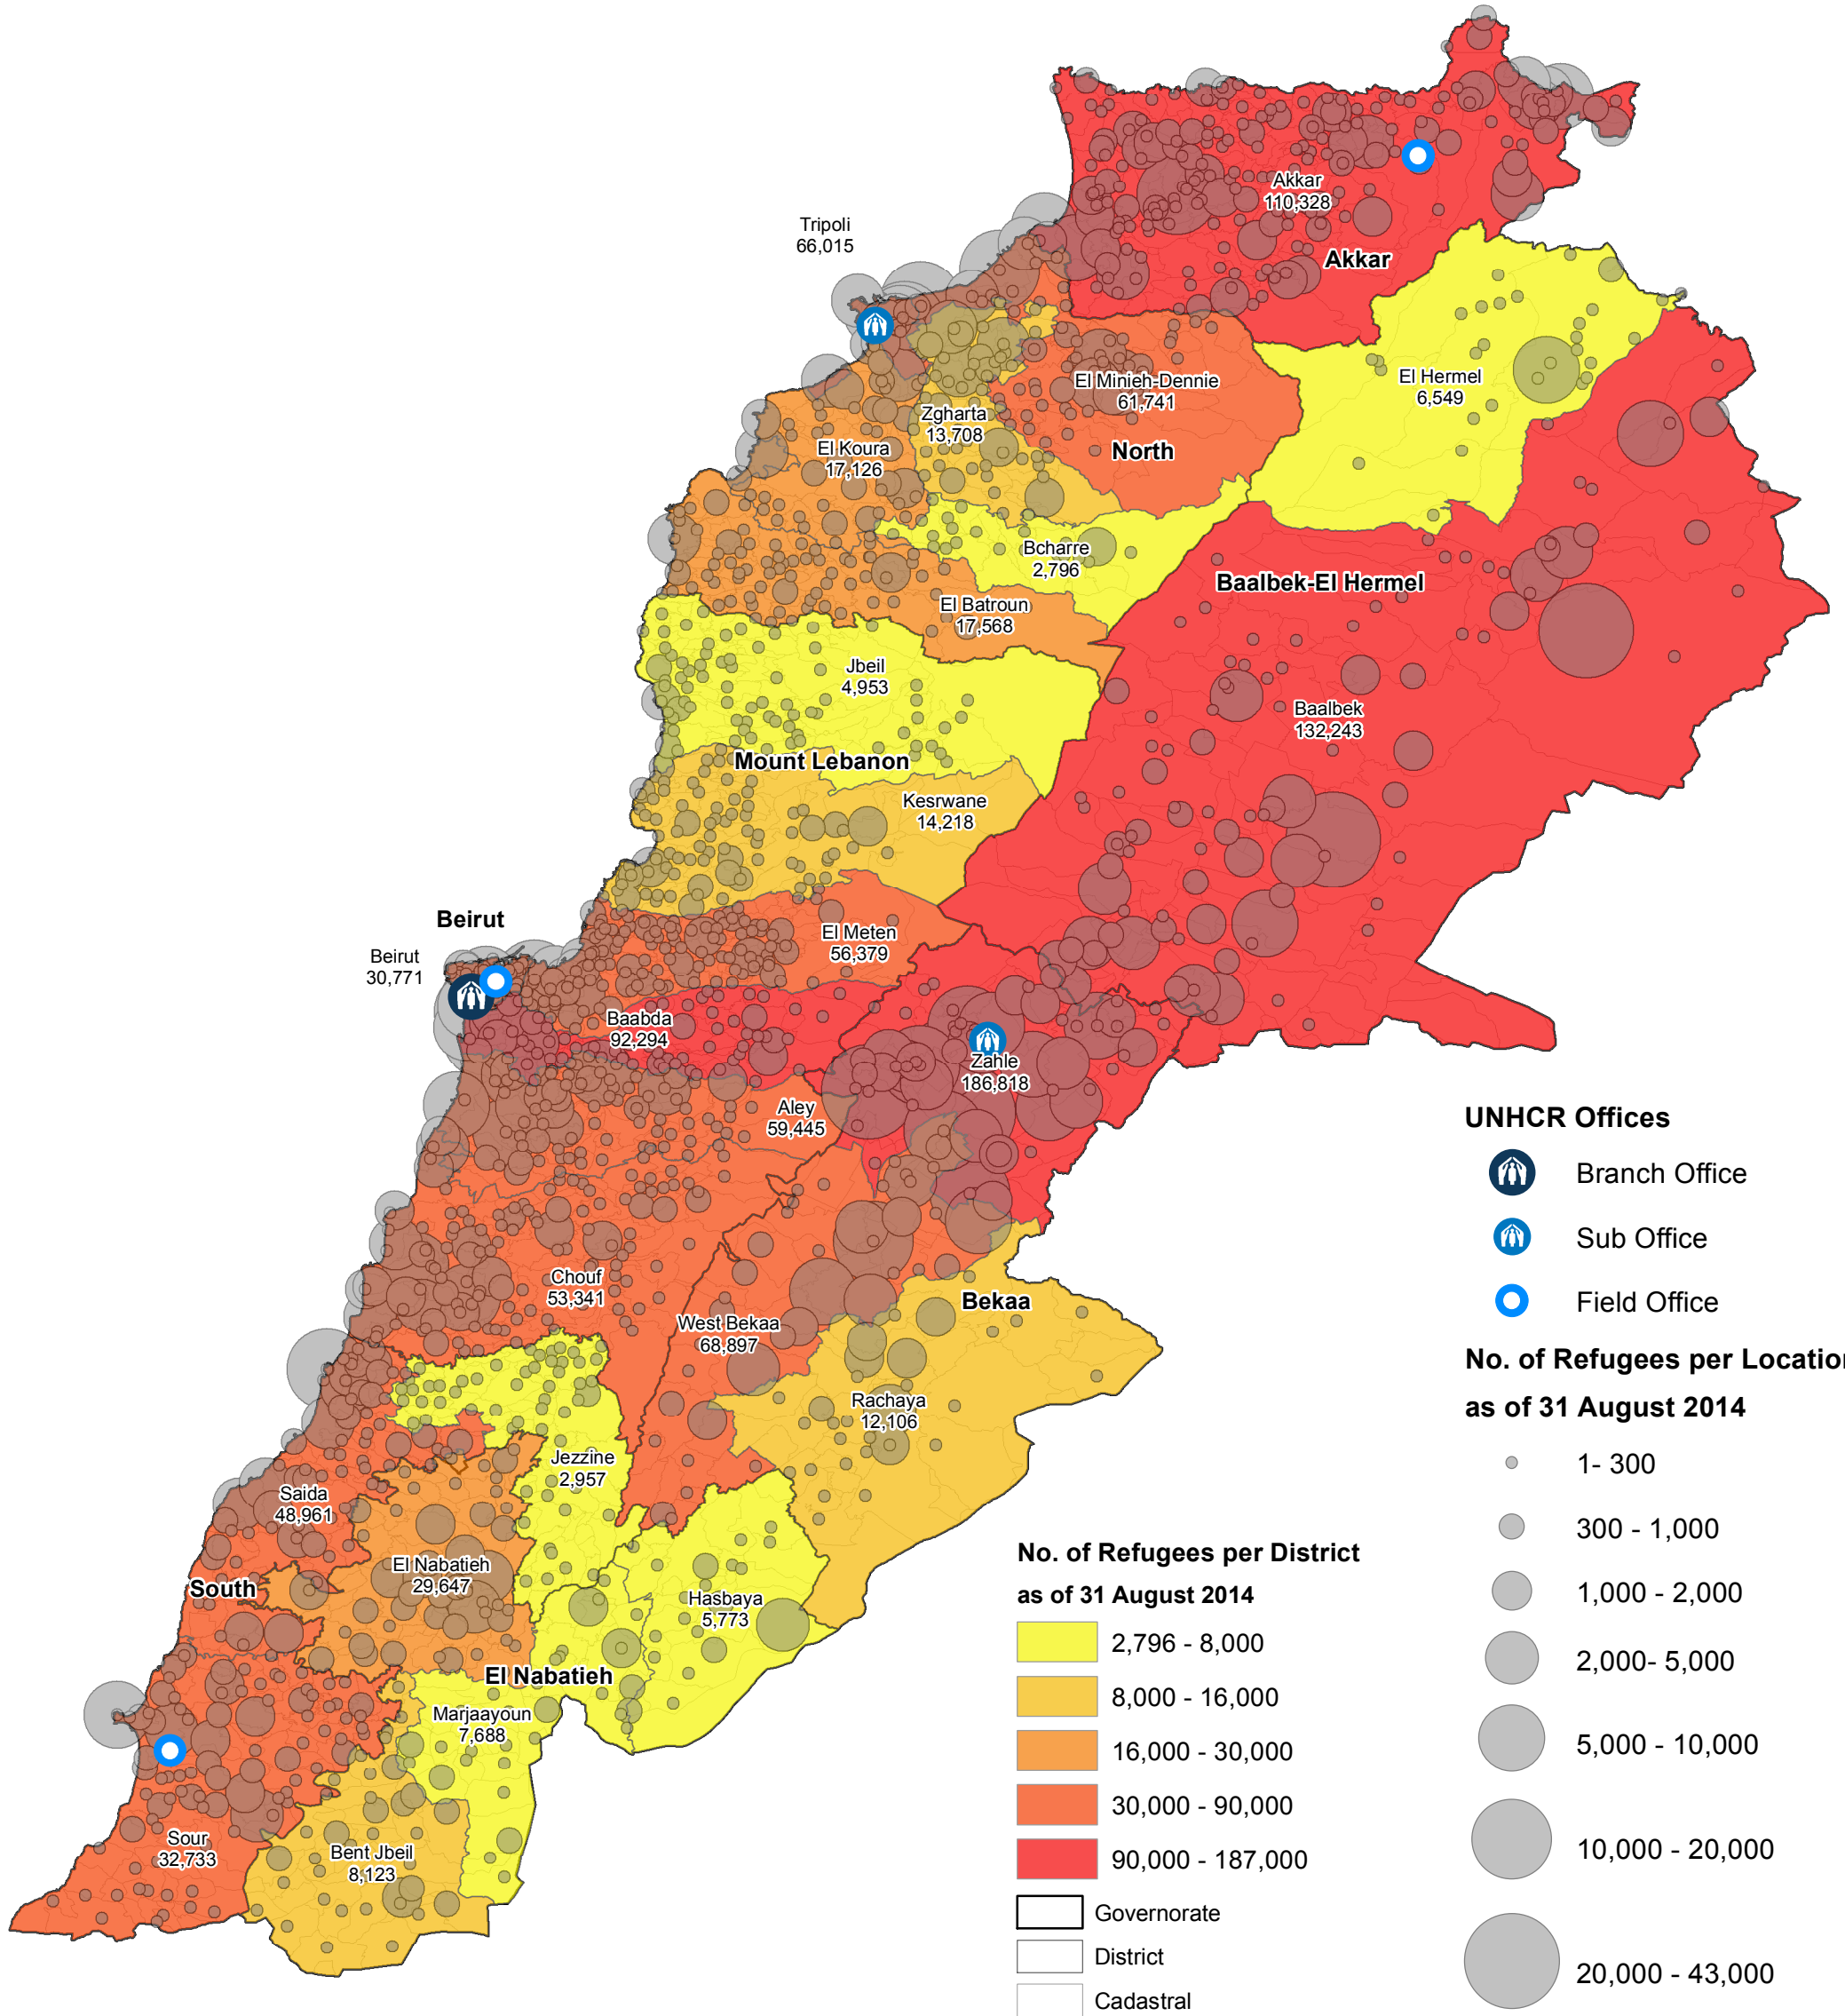

SYRIA REFUGEE RESPONSE

LEBANON Syrian Refugees Registered as of 31 August 2014

UNHCR Lebanon - Beirut
Country Office

Total No. of Refugees **1,176,430**
 Refugees Registered **1,143,178**
 Refugees Awaiting **33,252**

The boundaries, names, and designations used on this map do not imply official endorsement of the United Nations or UNHCR. All data used were the best available at the time of map production.

Data Sources:

- Refugee population and location data by UNHCR as of 31 August 2014. For more information on refugee data, contact Rana G. Ksaifi at ksaifi@unhcr.org

GIS and Mapping by UNHCR Lebanon. For further information on map, contact
 Jad Ghosn at ghosn@unhcr.org
 or
 Aung Thu WIN at wina@unhcr.org