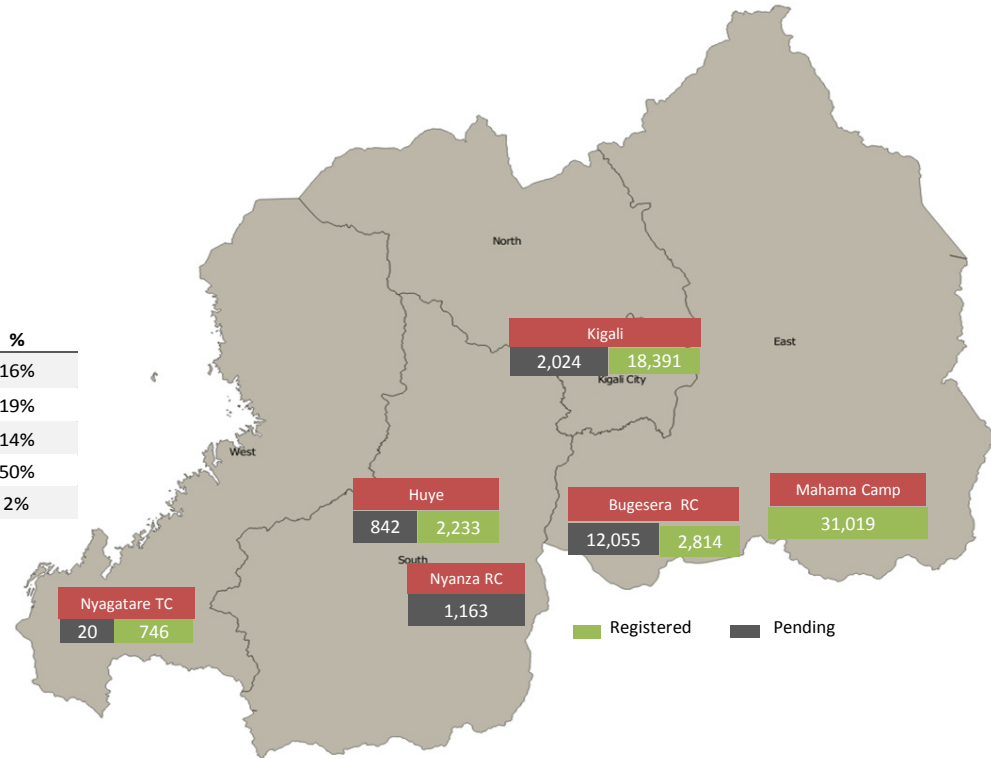

Burundian Refugees in Rwanda

Daily Statistics

Registered on 28 July 2015	
Kigali	428
Mahama	29
Nyagatare	-
Total	457

Camp / Reception Centre Population		
Bugesera*	14,869	4,437
Nyanza*	1,163	304
Nyagatare**	766	309
Mahama**	31,019	13,099
Kigali	20,416	7,211
Huye	3,075	878
Districts	-	-
Total	71,308	26,238

Total Arrivals

Bugesera Arrivals

71,308	Total
55,188	Registered
16,120	Pending

Nyanza Arrivals :8 Rusizi Arrivals:0 Mahama Arrivals: 40

Daily Registration Trends

Breakdown of Registered Population

Area of Origin	Population	Age Cohort				
		Female	Male	Total	%	
Kirundo	22,968	0 - 4 years	4,342	4,558	8,900	16%
Bujumbura Mairie	20,835	5 - 11 years	5,119	5,170	10,289	19%
Muyinga	3,295	12 - 17 years	3,835	3,896	7,731	14%
Ngozi	1,754	18 - 59 years	14,417	12,903	27,320	50%
Karuzi	767	60 + years	643	305	948	2%
Kayanza	507	Total	28,356	26,832	55,188	
Cibitoke	364					
Mwaro	323					
Ruyigi	306					
Others	4,069					
Total	55,188					

*Source: MIDIMAR Camp Manager

** Figures represent where individuals were registered but not necessarily their current physical location.

Individuals pending in Bugesera have undergone level 1 biometric registration

For more information please visit our website: <http://data.unhcr.org/burundi/country.php?id=182>