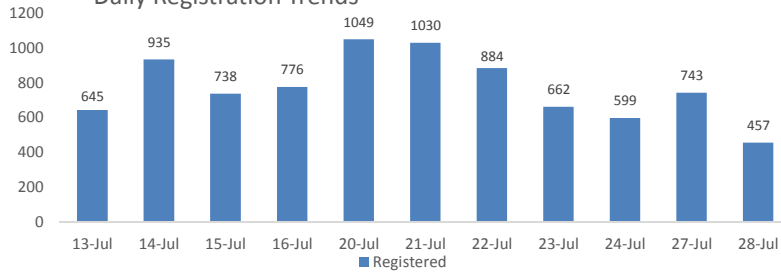

Burundian Refugees in Rwanda

Daily Statistics

Registered on 28 July 2015	
Kigali	428
Mahama	29
Nyagatare	-
Total	457

Camp / Reception Centre Population		
Bugesera*	14,869	4,437
Nyanza*	1,163	304
Nyagatare**	766	309
Mahama**	31,019	13,099
Kigali	20,416	7,211
Huye	3,075	878
Districts	-	-
Total	71,308	26,238

Total Arrivals

Bugesera Arrivals

71,308	Total
55,188	Registered
16,120	Pending

Nyanza Arrivals :8 Rusizi Arrivals:0 Mahama Arrivals: 40

Daily Registration Trends

Breakdown of Registered Population

Area of Origin	Population	Age Cohort				
		Female	Male	Total	%	
Kirundo	22,968	0 - 4 years	4,342	4,558	8,900	16%
Bujumbura Mairie	20,835	5 - 11 years	5,119	5,170	10,289	19%
Muyinga	3,295	12 - 17 years	3,835	3,896	7,731	14%
Ngozi	1,754	18 - 59 years	14,417	12,903	27,320	50%
Karuzi	767	60 + years	643	305	948	2%
Kayanza	507	Total	28,356	26,832	55,188	
Cibitoke	364					
Mwaro	323					
Ruyigi	306					
Others	4,069					
Total	55,188					