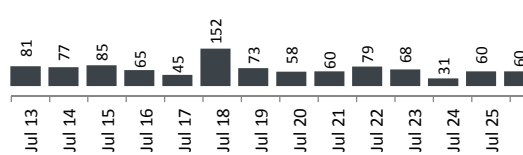

Burundian Refugees in Rwanda

Daily Statistics

Registered on 28 July 2015	
Kigali	428
Mahama	29
Nyagatare	-
Total	457

Camp / Reception Centre Population		
Bugesera*	14,869	4,437
Nyanza*	1,163	304
Nyagatare**	766	309
Mahama**	31,019	13,099
Kigali	20,416	7,211
Huye	3,075	878
Districts	-	-
Total	71,308	26,238

Total Arrivals

Bugesera Arrivals

71,308	Total
55,188	Registered
16,120	Pending

Nyanza Arrivals :8 Rusizi Arrivals:0 Mahama Arrivals: 40

Daily Registration Trends

Breakdown of Registered Population

Area of Origin	Population	Age Cohort				
		Female	Male	Total	%	
Kirundo	22,968	0 - 4 years	4,342	4,558	8,900	16%
Bujumbura Mairie	20,835	5 - 11 years	5,119	5,170	10,289	19%
Muyinga	3,295	12 - 17 years	3,835	3,896	7,731	14%
Ngozi	1,754	18 - 59 years	14,417	12,903	27,320	50%
Karuzi	767	60 + years	643	305	948	2%
Kayanza	507	Total	28,356	26,832	55,188	
Cibitoke	364					
Mwaro	323					
Ruyigi	306					
Others	4,069					
Total	55,188					