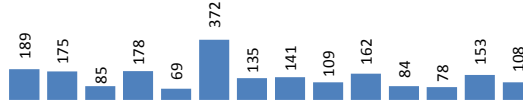

Burundian Refugees in Rwanda

Daily Statistics

Registered on 28 July 2015	
Kigali	428
Mahama	29
Nyagatare	-
Total	457

Camp / Reception Centre Population		
Bugesera*	14,869	4,437
Nyanza*	1,163	304
Nyagatare**	766	309
Mahama**	31,019	13,099
Kigali	20,416	7,211
Huye	3,075	878
Districts	-	-
Total	71,308	26,238

Total Arrivals

Bugesera Arrivals

71,308	Total
55,188	Registered
16,120	Pending

Nyanza Arrivals :8 Rusizi Arrivals:0 Mahama Arrivals: 40

Daily Registration Trends

Breakdown of Registered Population

Area of Origin	Population	Age Cohort				
		Female	Male	Total	%	
Kirundo	22,968	0 - 4 years	4,342	4,558	8,900	16%
Bujumbura Mairie	20,835	5 - 11 years	5,119	5,170	10,289	19%
Muyinga	3,295	12 - 17 years	3,835	3,896	7,731	14%
Ngozi	1,754	18 - 59 years	14,417	12,903	27,320	50%
Karuzi	767	60 + years	643	305	948	2%
Kayanza	507	Total	28,356	26,832	55,188	
Cibitoke	364					
Mwaro	323					
Ruyigi	306					
Others	4,069					
Total	55,188					