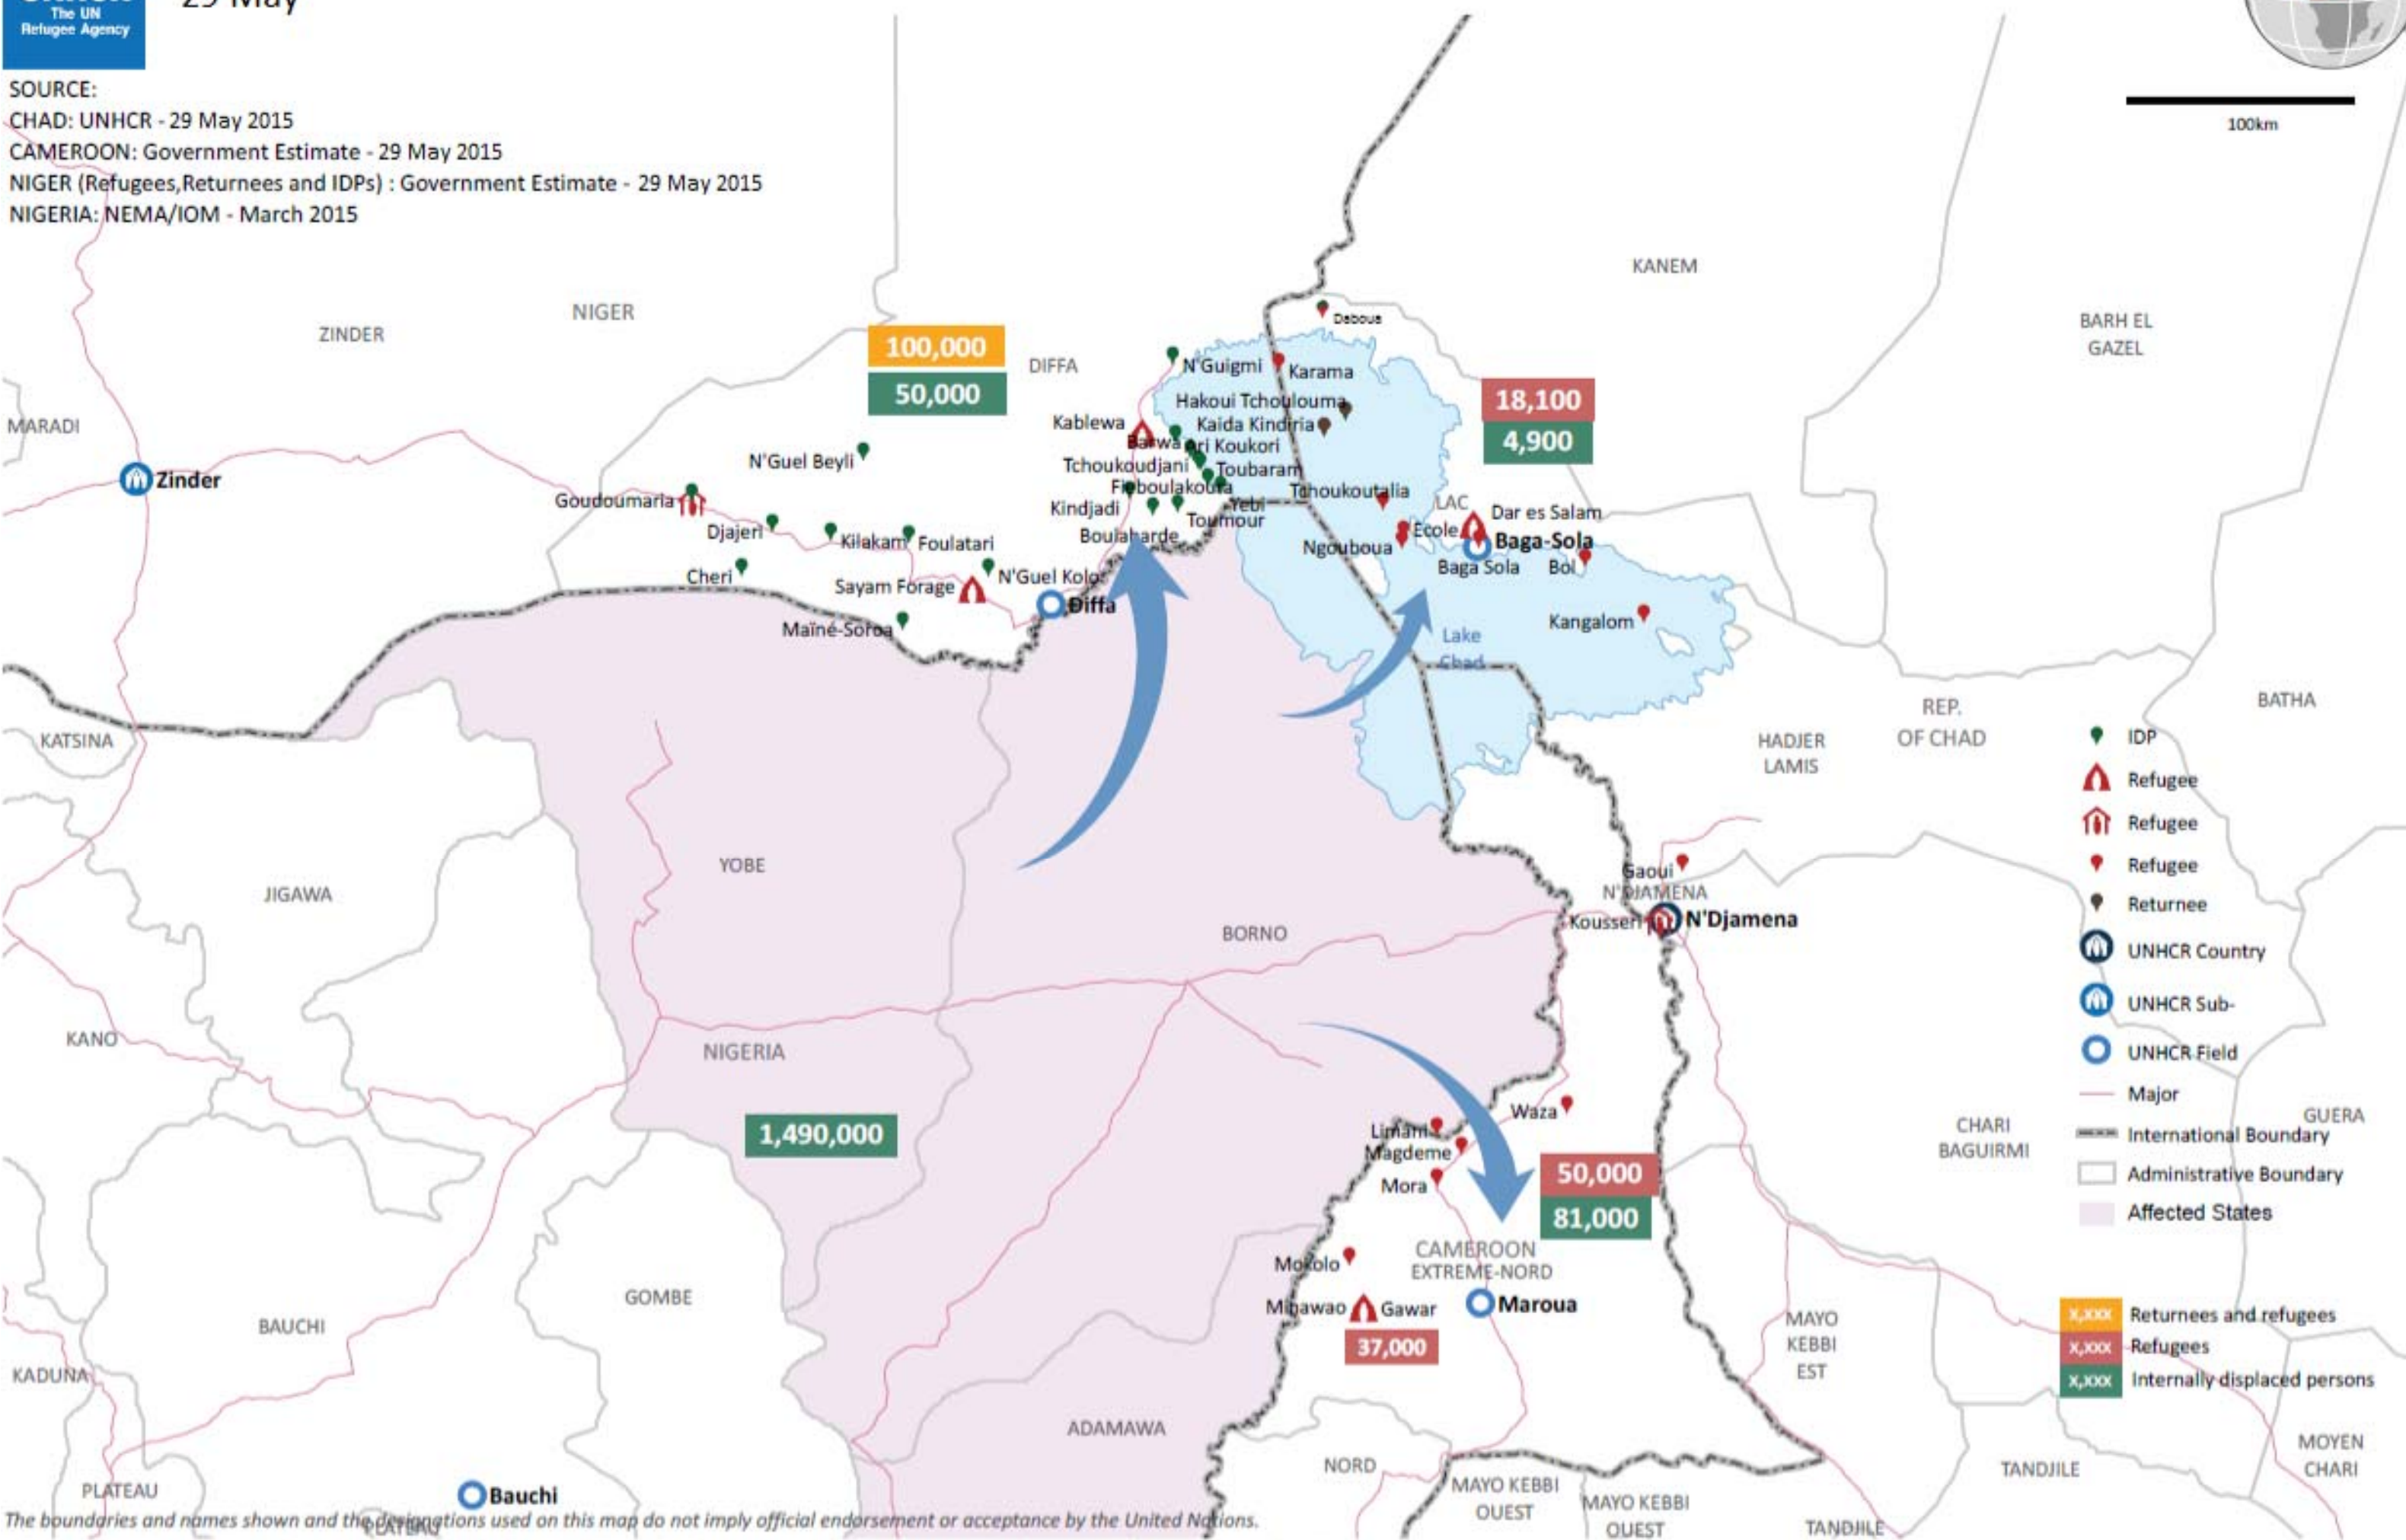

Nigeria Situation: Operational context map

29 May

100km

SOURCE:
 CHAD: UNHCR - 29 May 2015
 CAMEROON: Government Estimate - 29 May 2015
 NIGER (Refugees, Returnees and IDPs) : Government Estimate - 29 May 2015
 NIGERIA: NEMA/IOM - March 2015

The boundaries and names shown and the designations used on this map do not imply official endorsement or acceptance by the United Nations.