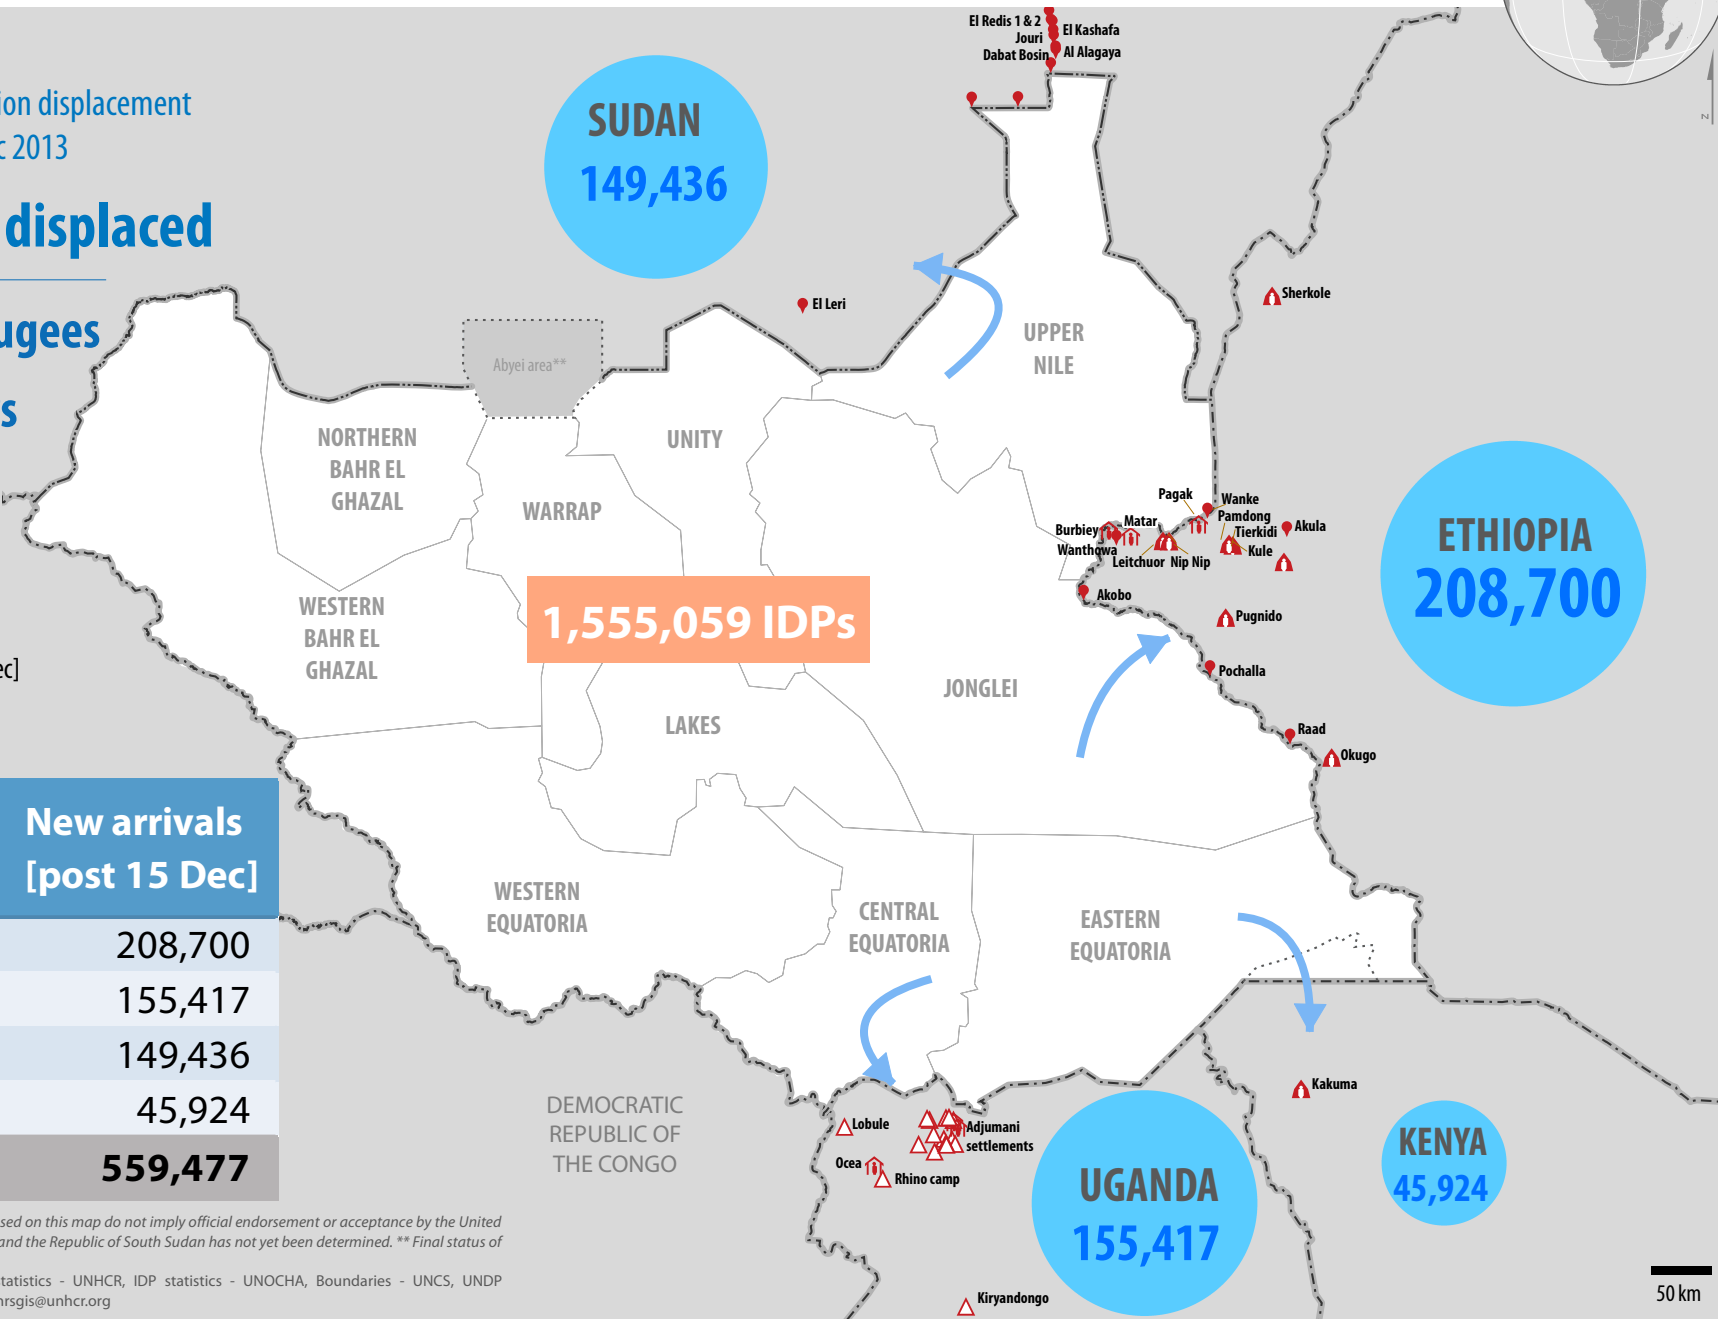

# South Sudan Emergency: Regional overview of refugees from South Sudan

New arrivals since 15 Dec 2013 | as of 28 May 2015

total population displacement  
| since 15 Dec 2013

## 2.1 M total displaced

### 559,477 refugees

### 1,555,059 IDPs

- Refugee camp
- Refugee settlement
- Refugee transit centre
- Refugee location
- Post-crisis arrivals [Post-15 Dec]
- International boundary
- Undetermined boundary\*

Host Country	New arrivals [post 15 Dec]
Ethiopia	208,700
Uganda	155,417
Sudan	149,436
Kenya	45,924
<b>Total</b>	<b>559,477</b>