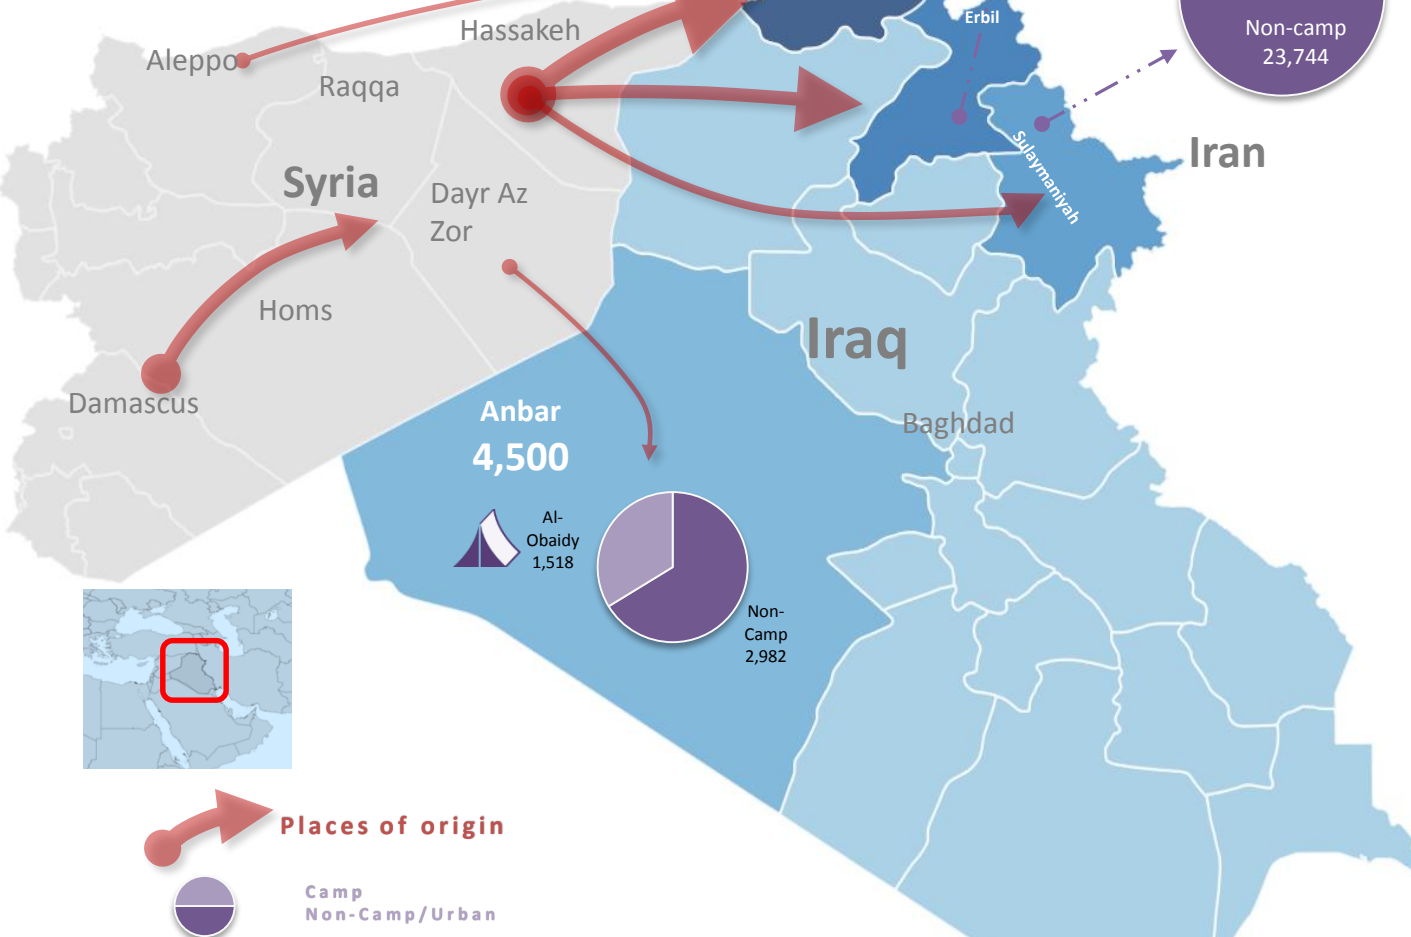

Iraq: Syrian Refugee stats and locations, 30 June 2016

Total: 249,395 persons (88,772 households)

- 61 % = 97,320 live in 10 camps and 39 % = 152,075 in 4 non-camp/urban areas.
- 97 % = 241,057 live in Kurdistan Region-Iraq (KR-I): in Erbil, Duhok and Sulaymaniyah
- 3 % = 8,338 live in other locations in Iraq.

Duhok

93,075 persons

Erbil

116,847 persons

Sulaymaniyah

31,135

Turkey

Duhok

Erbil

Sulaymaniyah

Iran

Iraq

Anbar 4,500

Al-Obaidy 1,518

Places of origin

Camp
Non-Camp/Urban

Number of camps