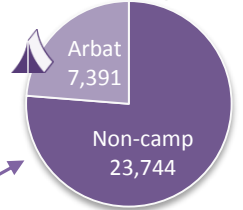

Iraq: Syrian Refugee stats and locations, 30 June 2016

Total: 249,395 persons (88,772 households)

- 61 % = 97,320 live in 10 camps and 39 % = 152,075 in 4 non-camp/urban areas.
- 97 % = 241,057 live in Kurdistan Region-Iraq (KR-I): in Erbil, Duhok and Sulaymaniyah
- 3 % = 8,338 live in other locations in Iraq.

Duhok

93,075 persons

Erbil

116,847 persons

Sulaymaniyah

31,135

Turkey

Duhok

Erbil

Sulaymaniyah

Iran

Iraq

Anbar 4,500

Al-Obaidy 1,518

Places of origin

Camp
Non-Camp/Urban