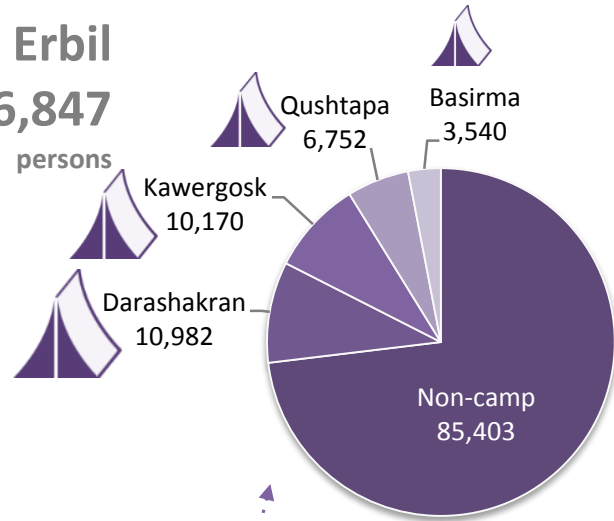

Iraq: Syrian Refugee stats and locations, 30 June 2016

Total: 249,395 persons (88,772 households)

- 61 % = 97,320 live in 10 camps and 39 % = 152,075 in 4 non-camp/urban areas.
- 97 % = 241,057 live in Kurdistan Region-Iraq (KR-I): in Erbil, Duhok and Sulaymaniyah
- 3 % = 8,338 live in other locations in Iraq.

Duhok

93,075 persons

Erbil

116,847 persons

Sulaymaniyah

31,135

Turkey

Duhok

Erbil

Sulaymaniyah

Iran

Iraq

Anbar 4,500

Al-Obaidy 1,518

Places of origin

Camp
Non-Camp/Urban

Number of camps