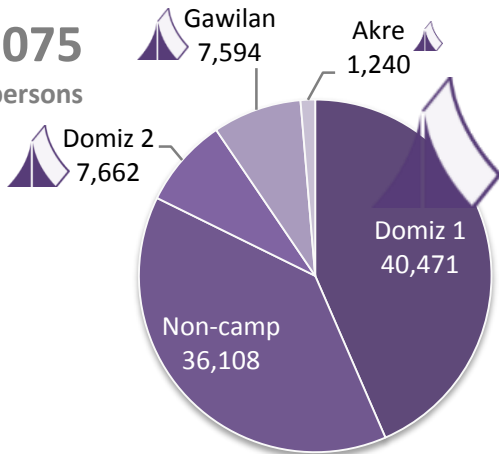

Iraq: Syrian Refugee stats and locations, 30 June 2016

Total: 249,395 persons (88,772 households)

- 61 % = 97,320 live in 10 camps and 39 % = 152,075 in 4 non-camp/urban areas.
- 97 % = 241,057 live in Kurdistan Region-Iraq (KR-I): in Erbil, Duhok and Sulaymaniyah
- 3 % = 8,338 live in other locations in Iraq.

Duhok

93,075 persons

Erbil

116,847 persons

Sulaymaniyah

31,135

Turkey

Duhok

Erbil

Sulaymaniyah

Iran

Iraq

Anbar 4,500

Al-Obaidy 1,518

Places of origin

Camp
Non-Camp/Urban

Number of camps