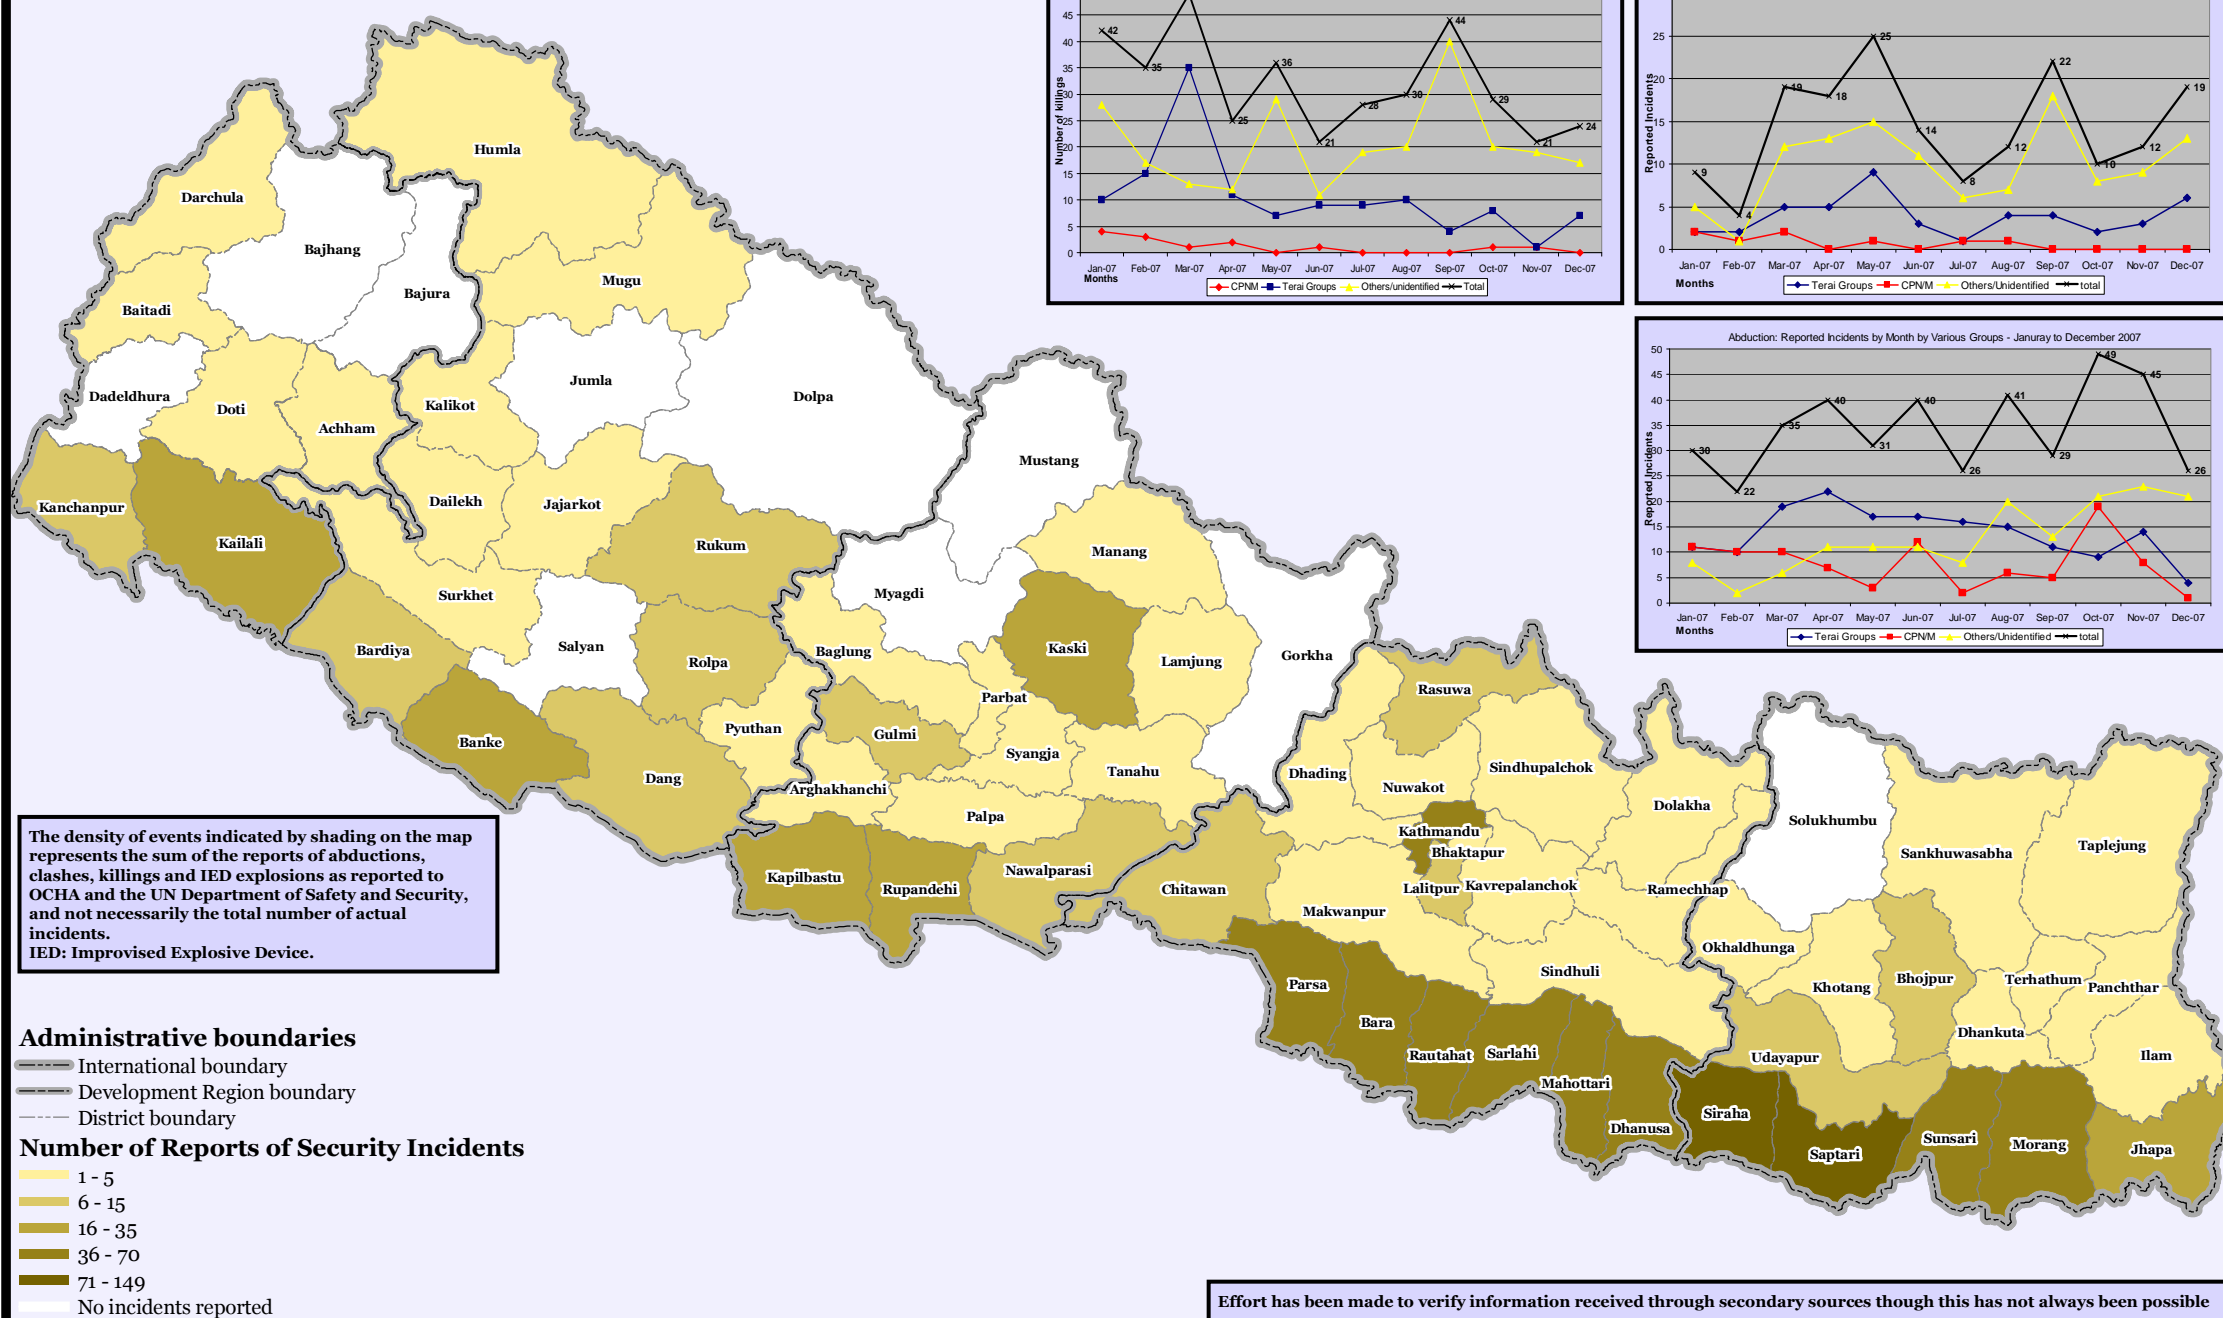

NEPAL: Reports of Security Incidents - 01 January to 31 December 2007

The density of events indicated by shading on the map represents the sum of the reports of abductions, clashes, killings and IED explosions as reported to OCHA and the UN Department of Safety and Security, and not necessarily the total number of actual incidents.
IED: Improvised Explosive Device.

Administrative boundaries
 - - - International boundary
 - - - Development Region boundary
 - - - District boundary

Number of Reports of Security Incidents
 1 - 5
 6 - 15
 16 - 35
 36 - 70
 71 - 149
 No incidents reported

Effort has been made to verify information received through secondary sources though this has not always been possible