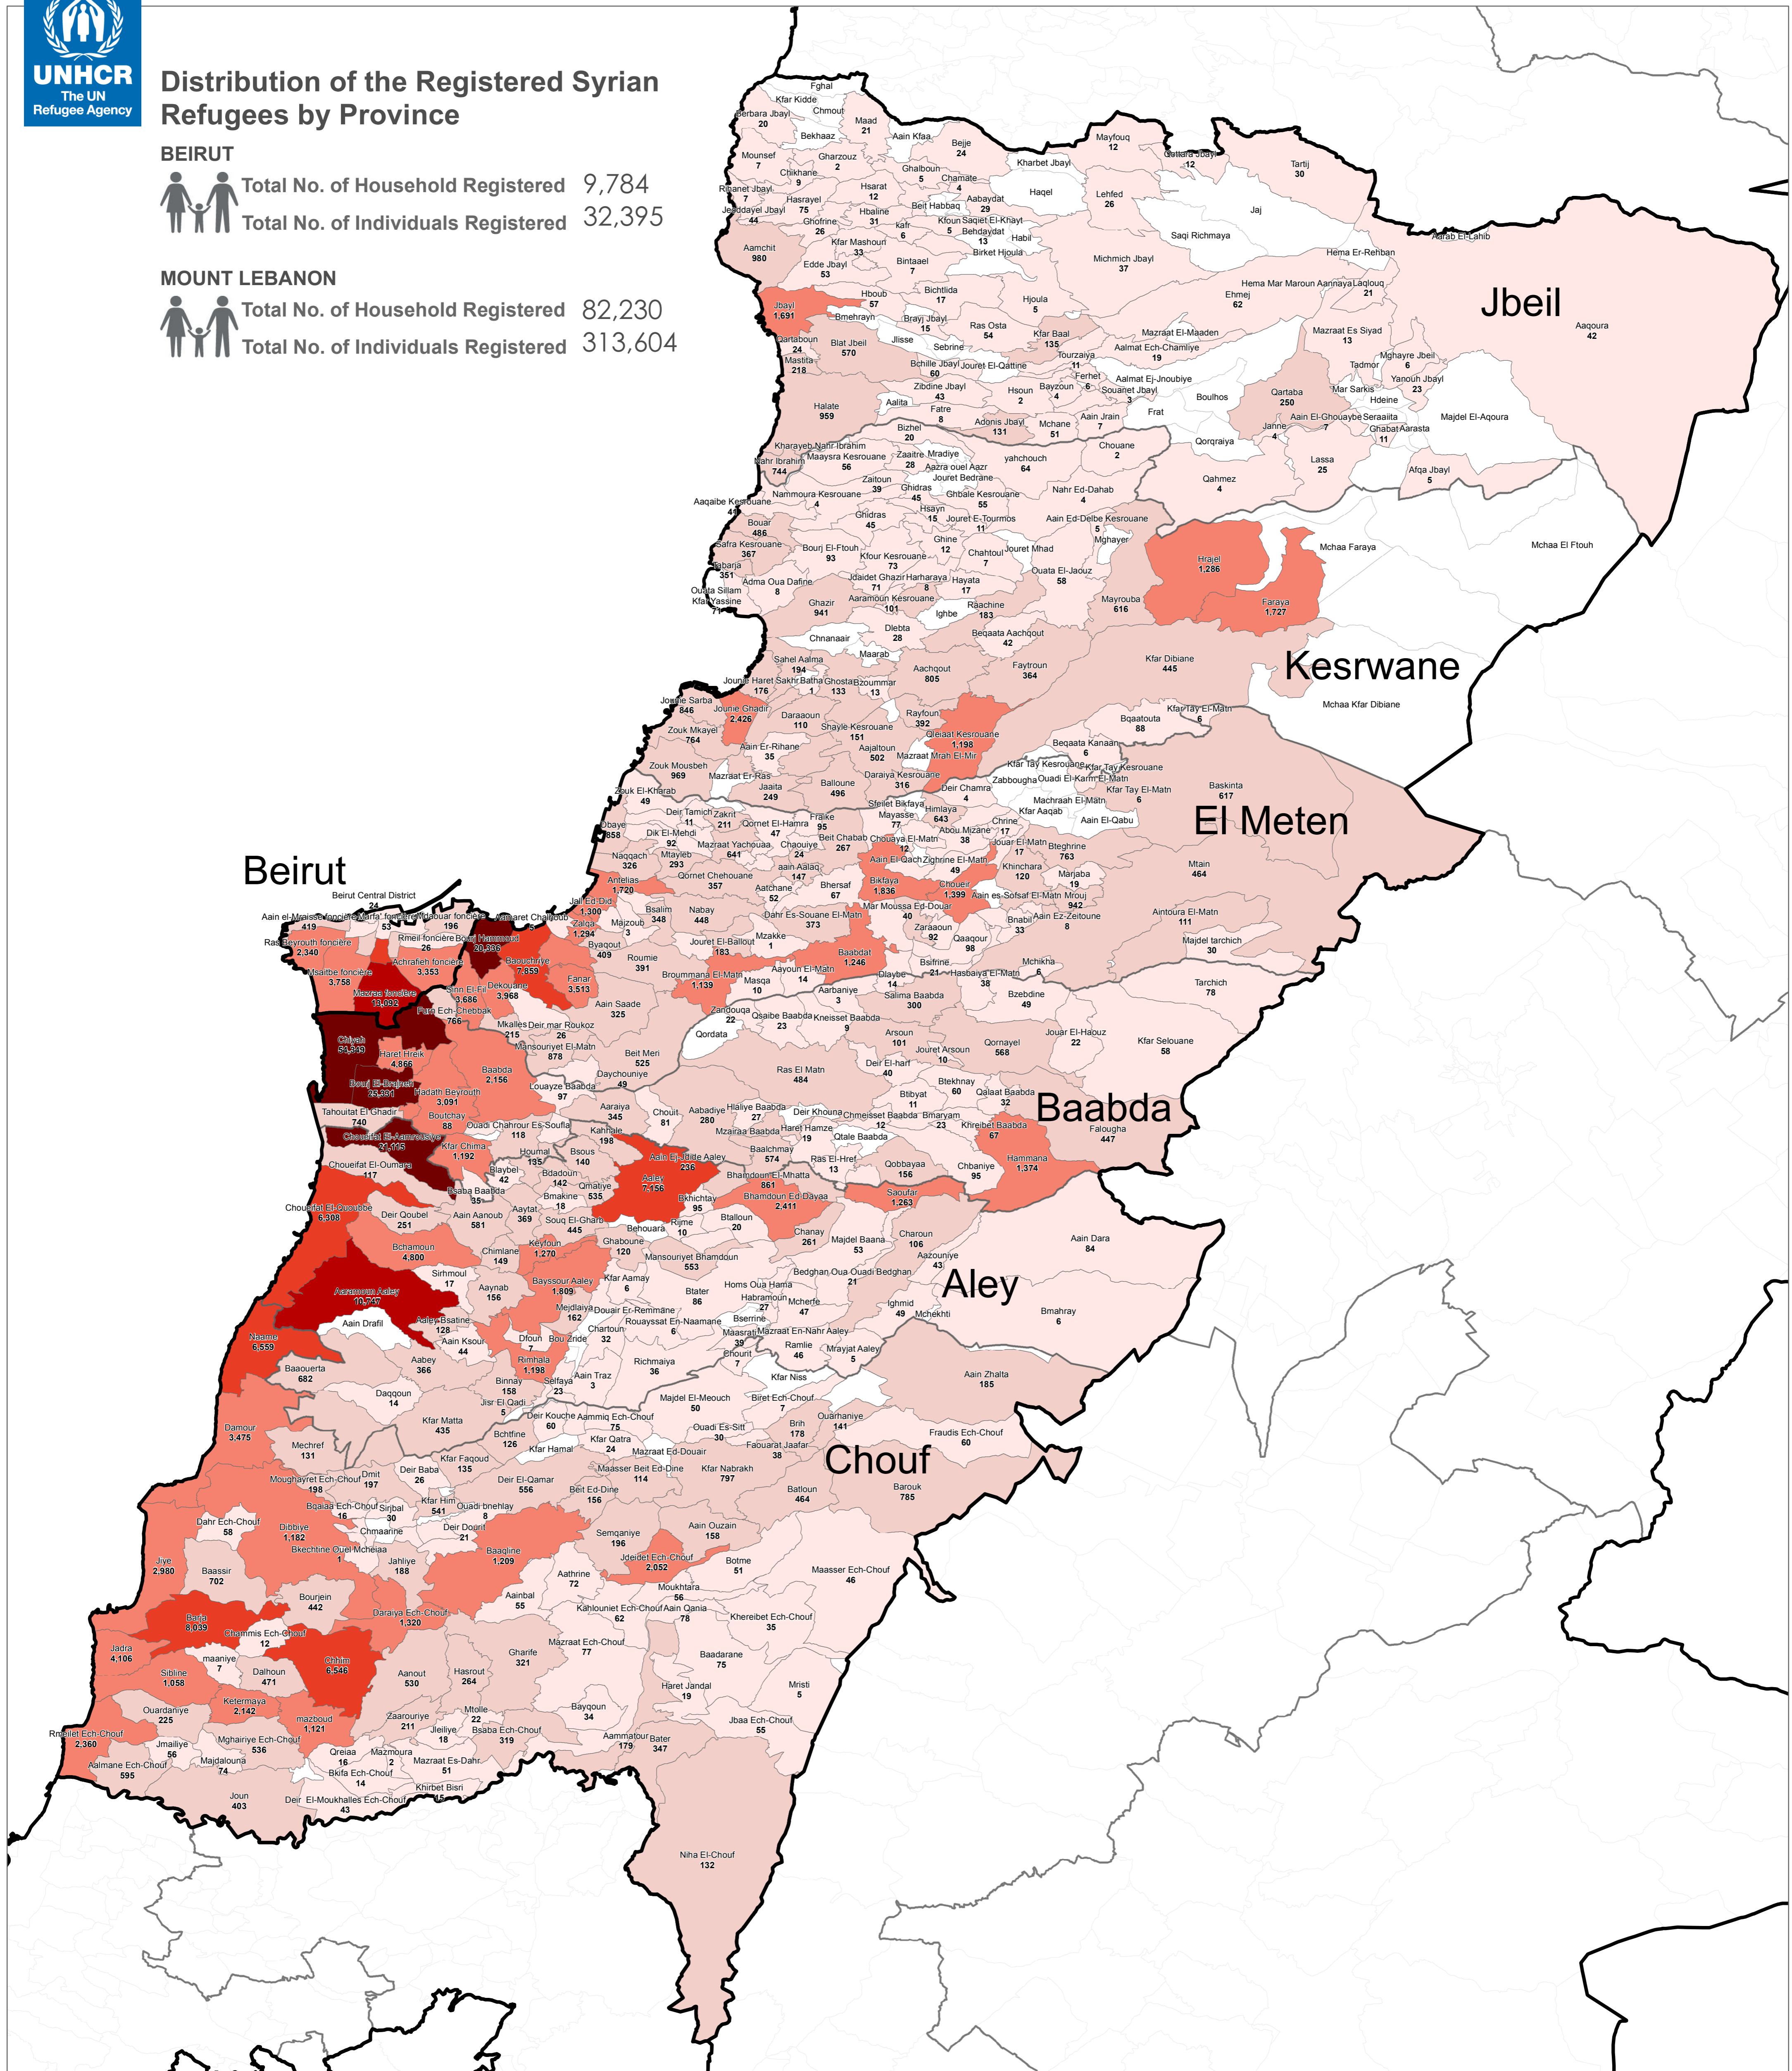

SYRIA REFUGEE RESPONSE

LEBANON Beirut and Mount Lebanon Governorates

Distribution of the Registered Syrian Refugees at the Cadastral Level

As of 31 May 2015

Distribution of the Registered Syrian Refugees by Province

BEIRUT

Total No. of Household Registered 9,784
 Total No. of Individuals Registered 32,395

MOUNT LEBANON

Total No. of Household Registered 82,230
 Total No. of Individuals Registered 313,604

Legend

No. of Refugees per Cadastral

Governorate
 Caza

The No. indicates the registered refugees at the cadastral level

Notes

This map has been produced by UNHCR based on maps and material provided by the Government of Lebanon for UNHCR operational purposes. It does not constitute an official United Nations map. The designations employed and the presentation of material on this map do not imply the expression of any opinion whatsoever on the part of the Secretariat of the United Nations concerning the legal status of any country, territory, city or area or of its authorities, or concerning the delimitation of its frontiers or boundaries.

Data Sources:
 - Lebanese Border, Caza and Cadastral Boundaries: NPMP/PT 2005.
 - Geographic Projection WGS 1984

Registered Refugees Figures by UNHCR as of 31 May 2015.
 For more information contact Rana G. Ksaifi at kksaifi@unhcr.org