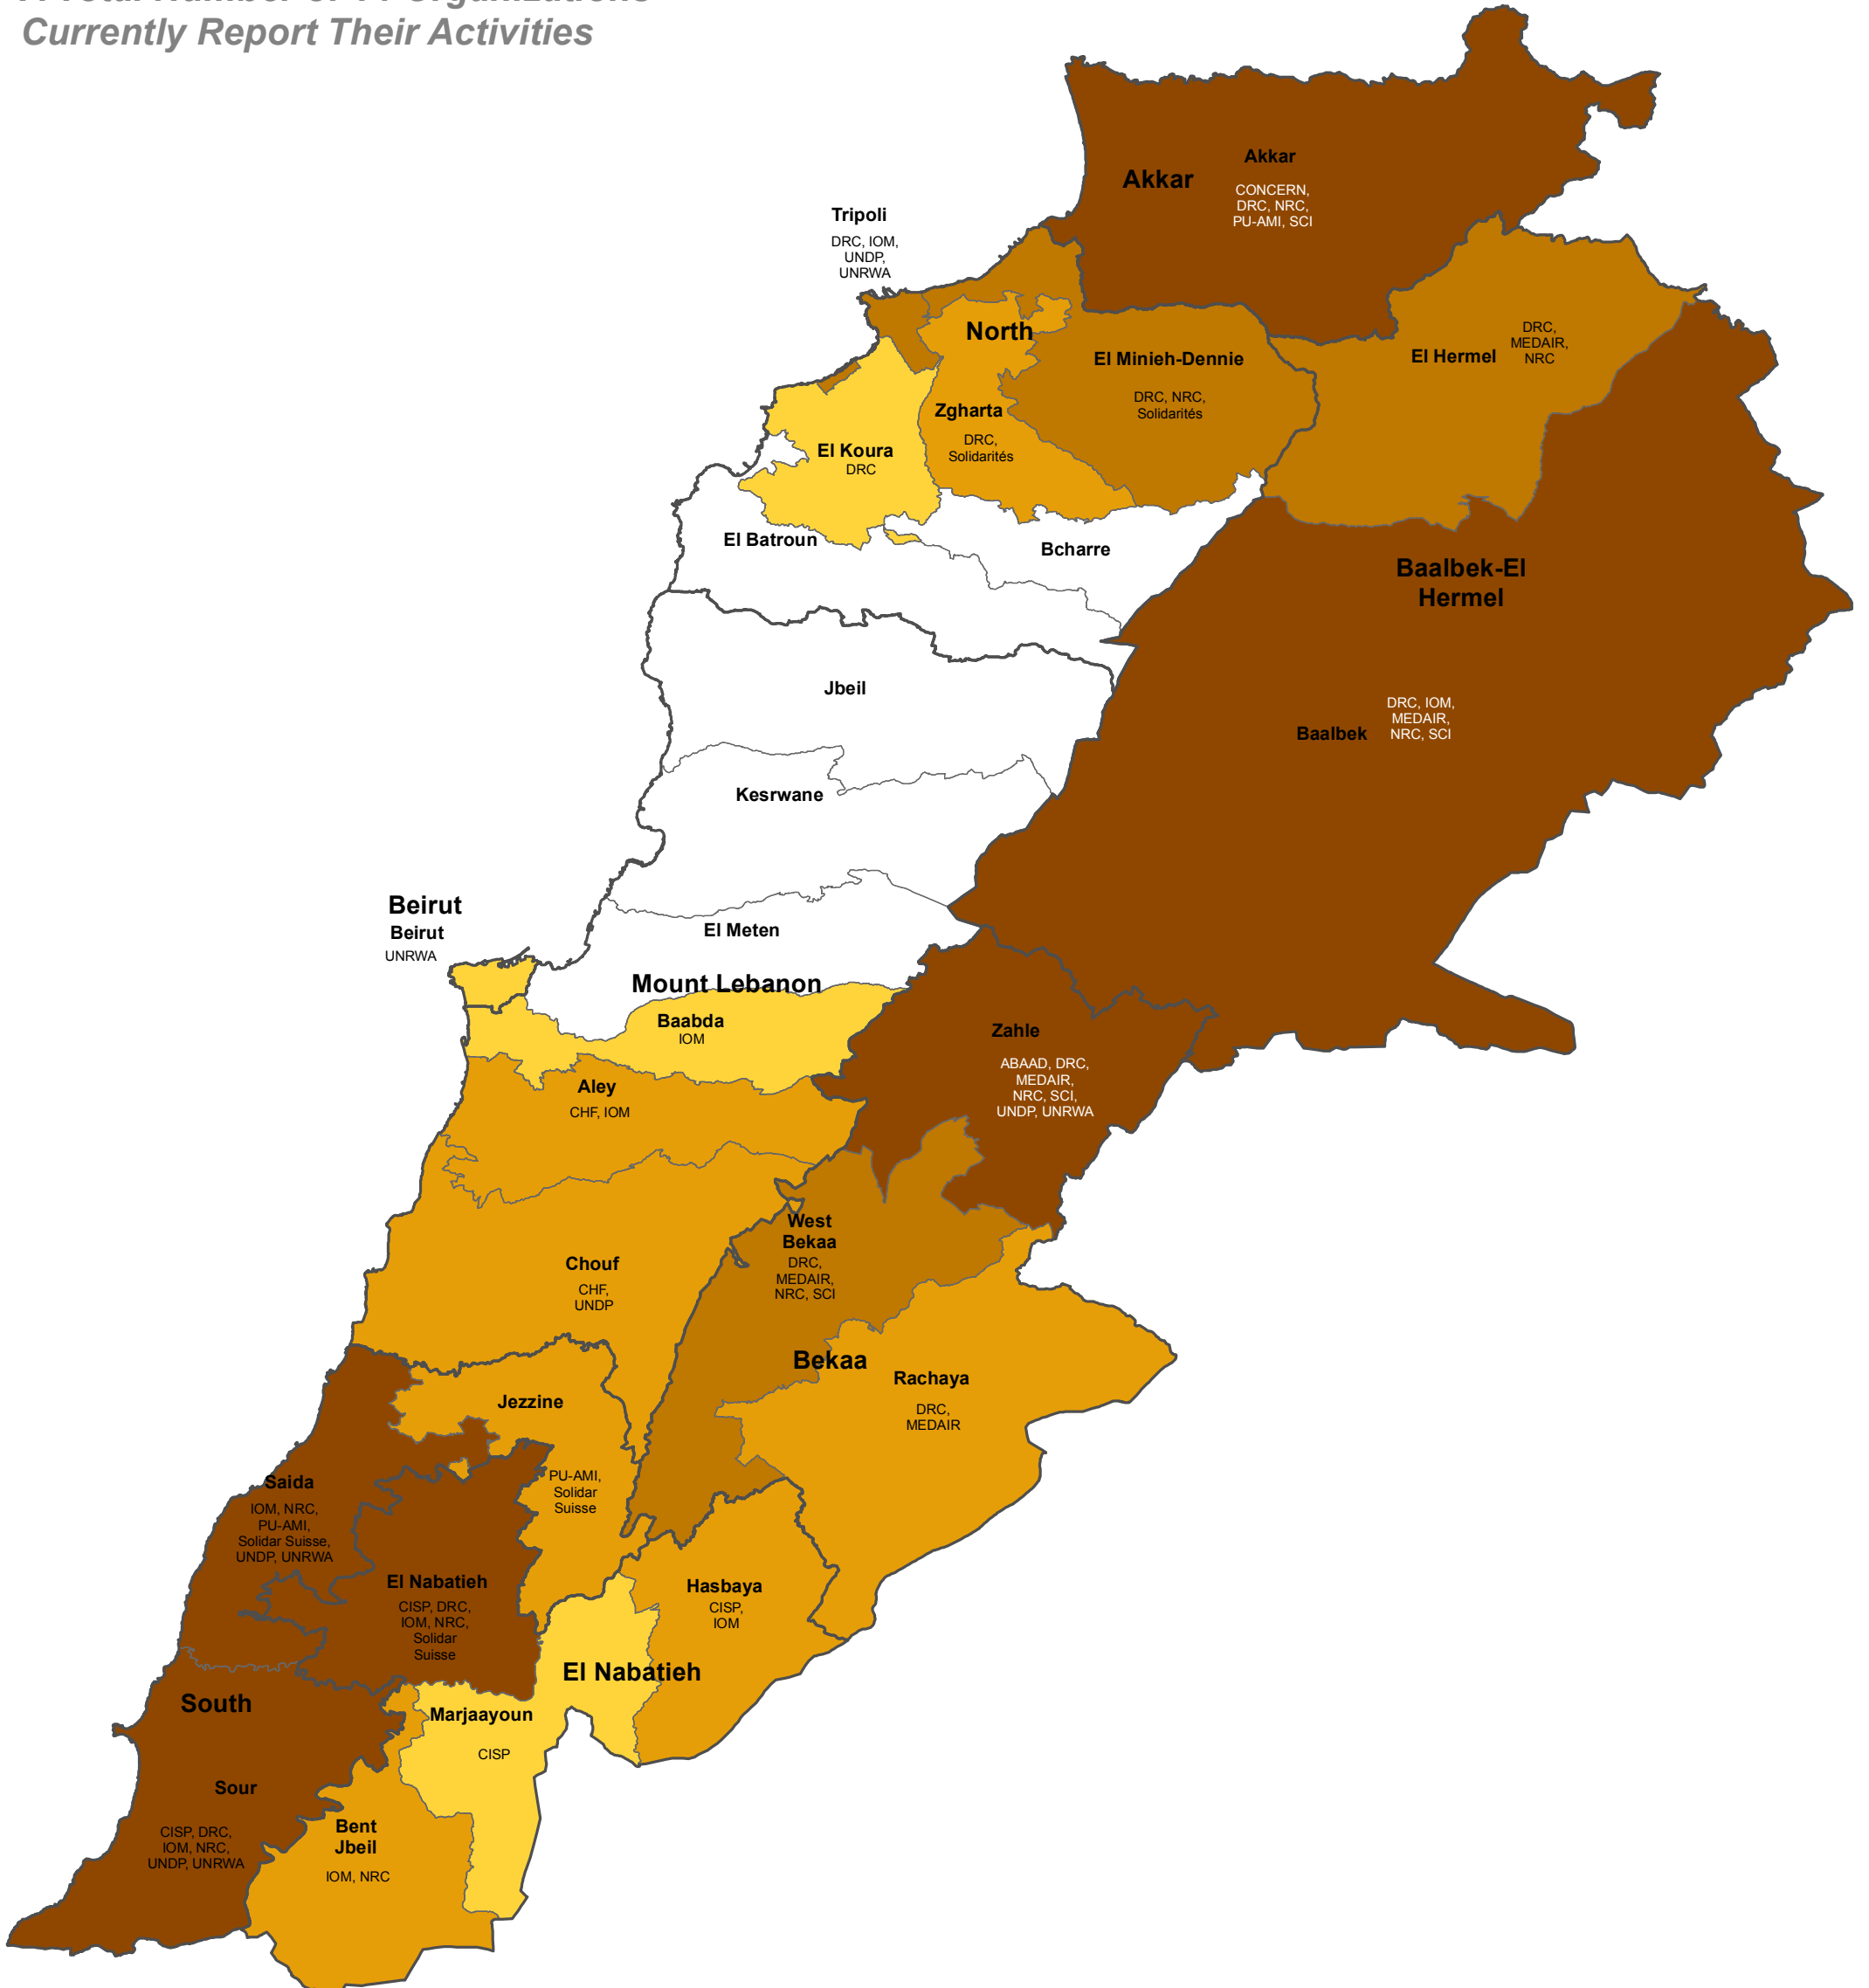

A Total Number of 14 Organizations Currently Report Their Activities

Contact Information:

For information about Shelter Sector, please contact:
 Ahmad Kassem at kassem@unhcr.org or Synne Bergby at synne.bergby@unhabitat.org
 or if you have any enquiry about the map, please contact the information management focal point:
 Remo Fambri at fambri@unhcr.org

Disclaimer:

The boundaries and names shown on this map do not imply official endorsement or acceptance by the United Nations. It does not constitute an official United Nations map. The designations employed and the presentation of material on this map do not imply the expression of any opinion whatsoever on the part of the Secretariat of the United Nations concerning the legal status of any country, territory, city or area or of its authorities, or concerning the delimitation of its frontiers or boundaries.

Legend

- Governorate
- District

Number of Partners per District

- 0
- 1
- 2
- 3 - 4
- 5 - 7

Reporting Partners:

ABAAD, CHF, CISP, CONCERN, DRC, IOM, MEDAIR, NRC, PU-AMI, SCI, Solidar Suisse, Solidarités, UNDP, UNRWA