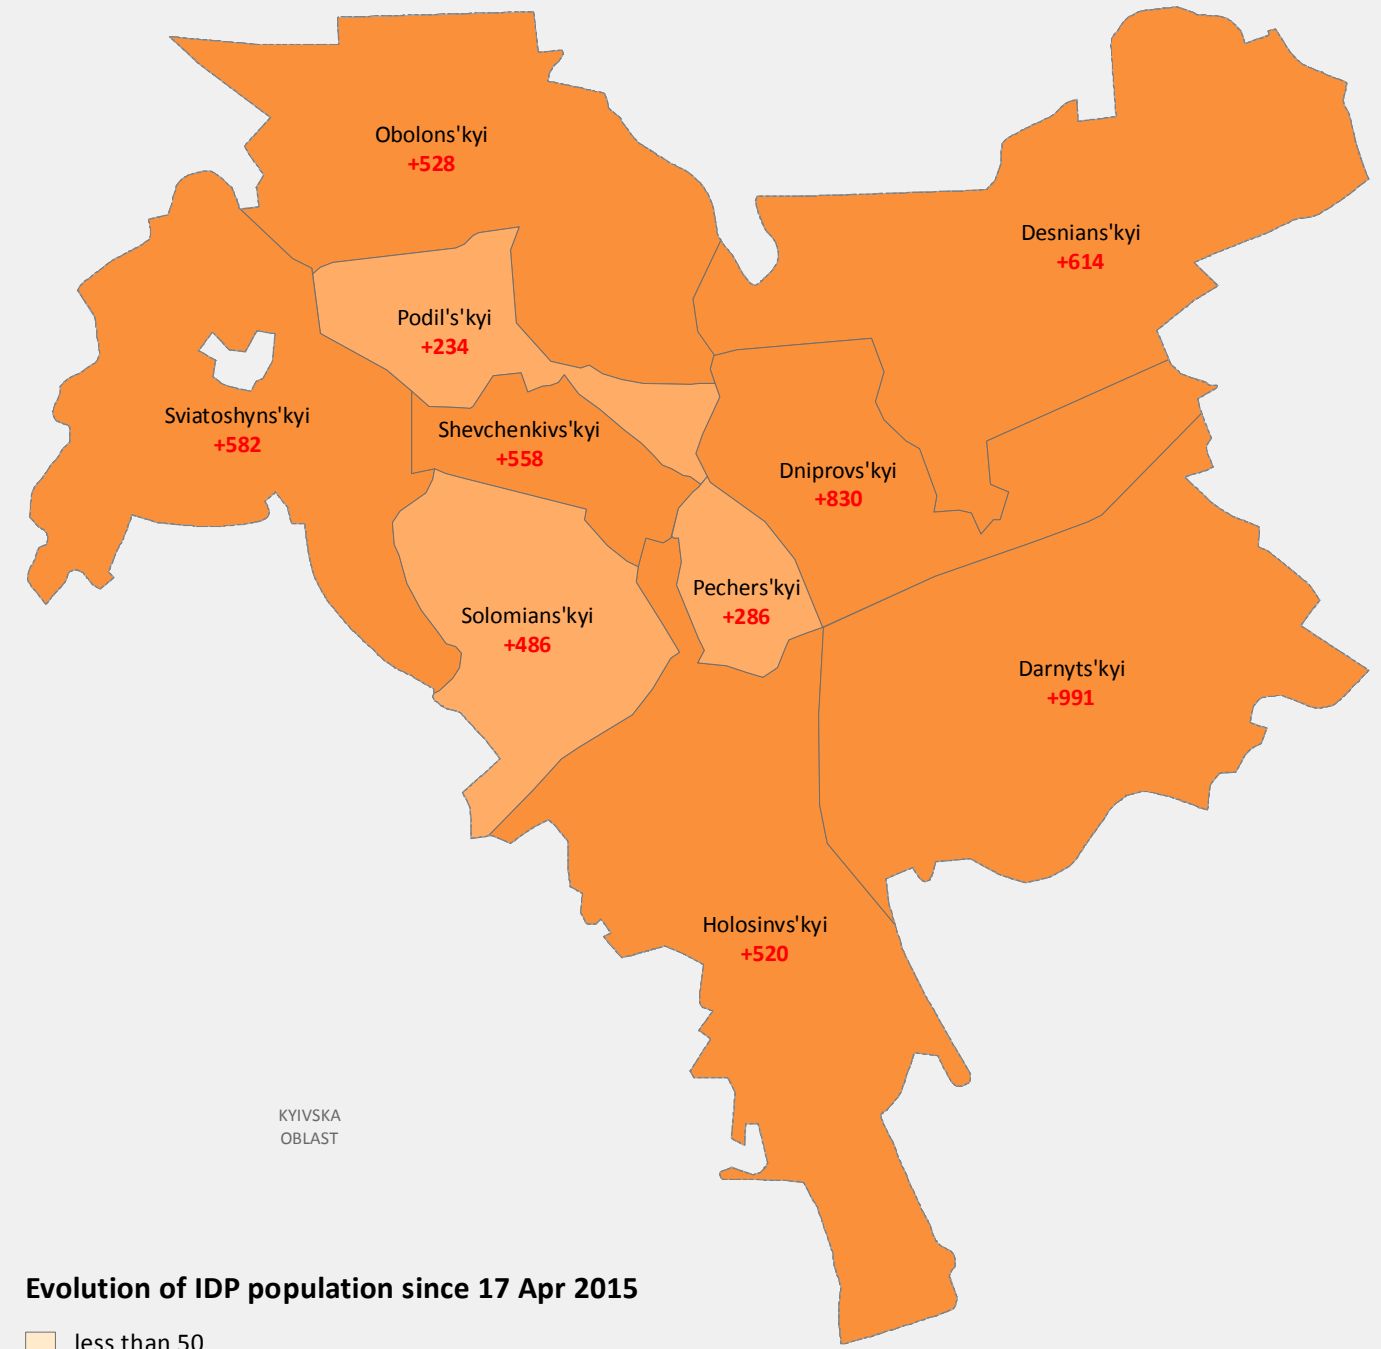

**Kyiv City total number of IDP : 87,319**

**Rate IDP / Total population (%)**

- less than 1 %
- 1 - 3 %
- 3 - 5 %
- 5 - 10 %
- 10 - 25 %
- more than 25 %

**0000** Total number of IDP

**Evolution of IDP population since 17 Apr 2015**

- less than 50
- 50 - 100
- 100 - 500
- 500 - 2500
- more than 2500