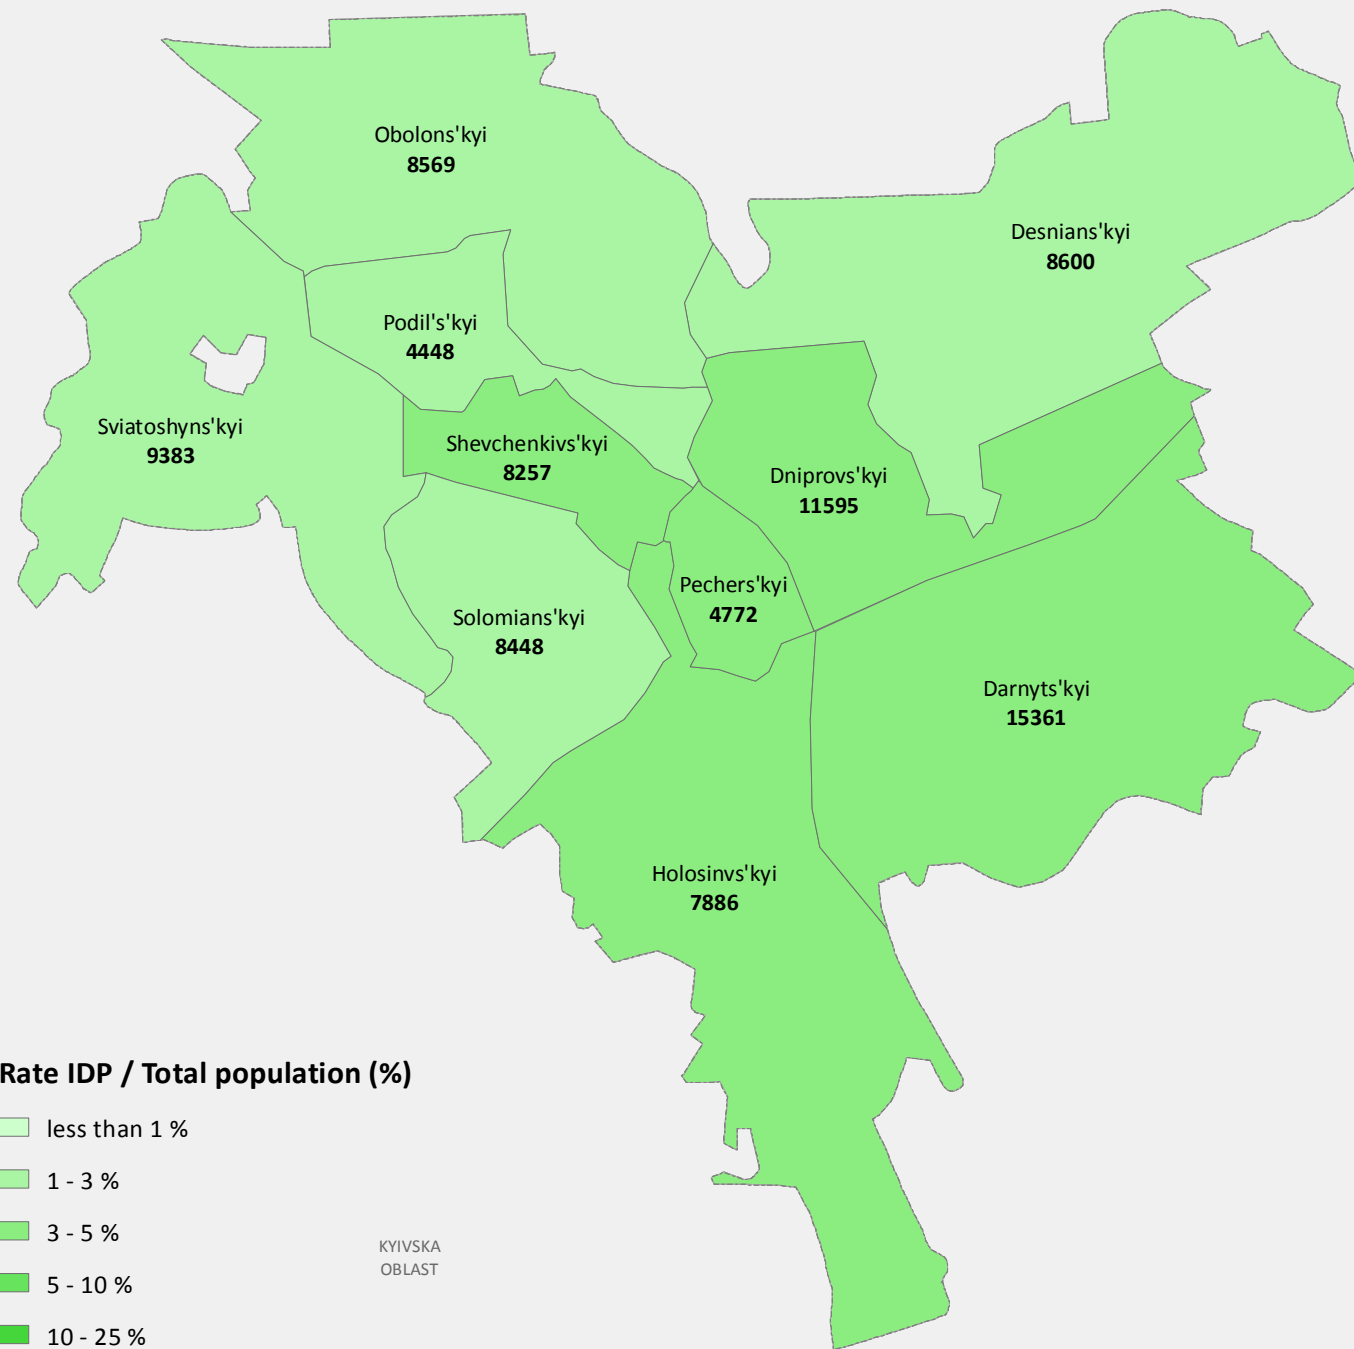

**Kyiv City total number of IDP : 87,319**

**Rate IDP / Total population (%)**

- less than 1 %
- 1 - 3 %
- 3 - 5 %
- 5 - 10 %
- 10 - 25 %
- more than 25 %

**0000** Total number of IDP

**Evolution of IDP population since 17 Apr 2015**

- less than 50
- 50 - 100
- 100 - 500
- 500 - 2500
- more than 2500