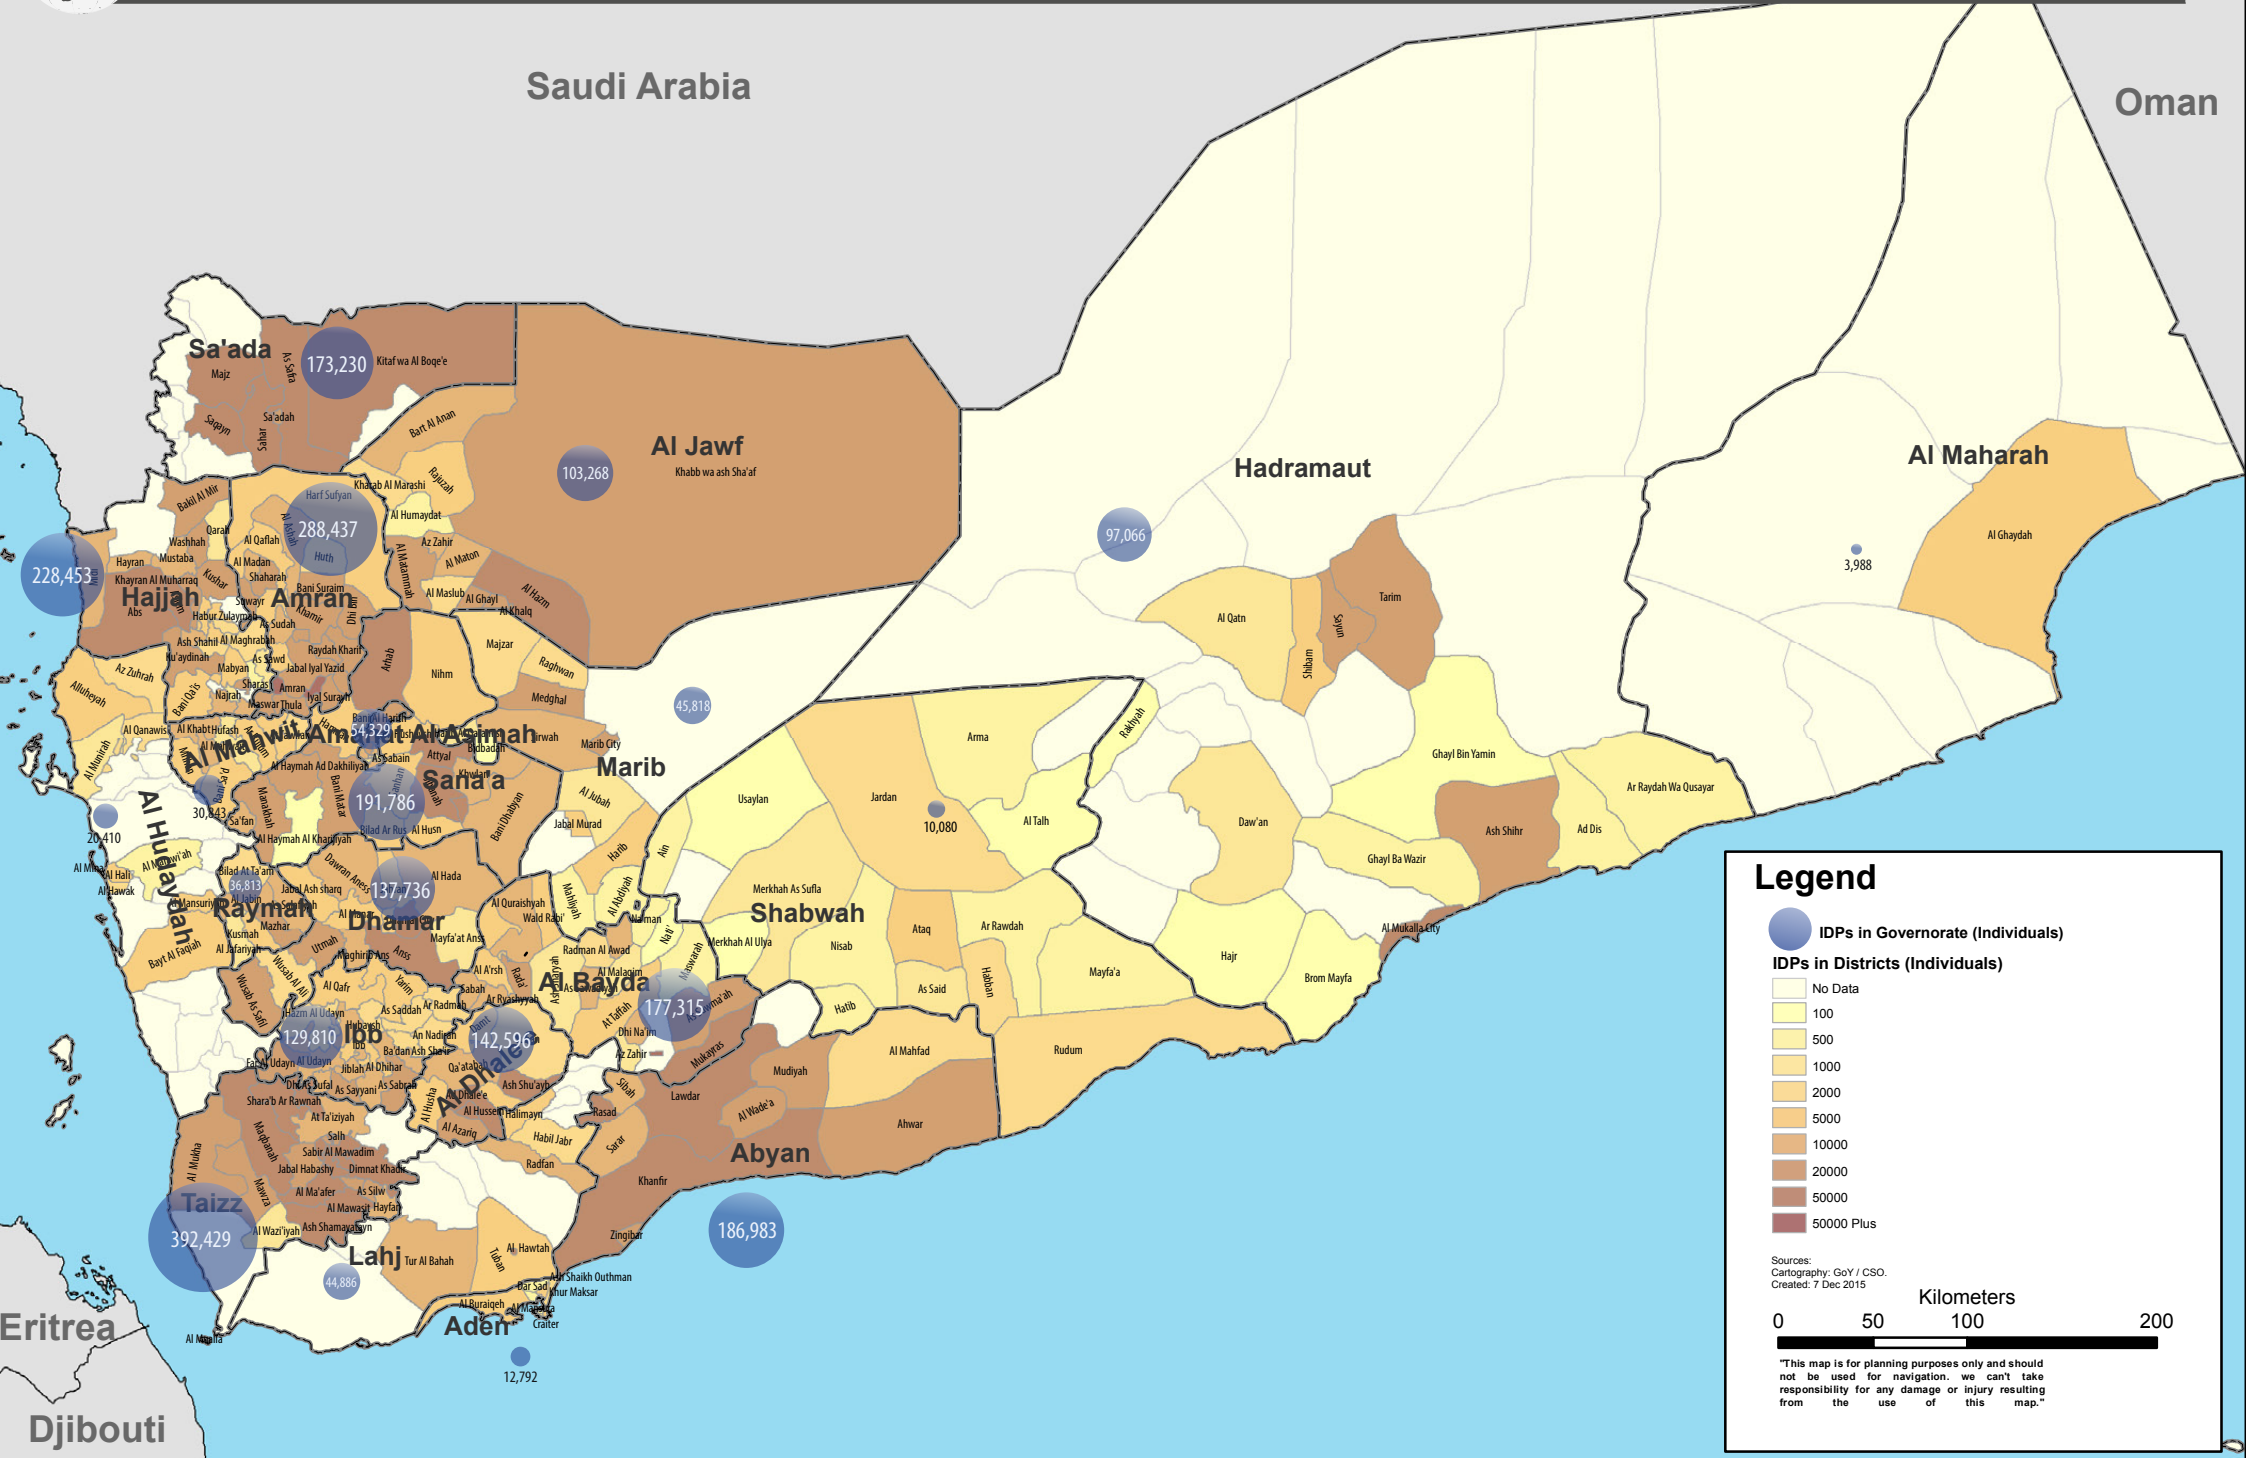

# Task Force on Population Movements 6th Report, 7th December 2015

Saudi Arabia

Oman

### Legend

- IDPs in Governorate (Individuals)
- IDPs in Districts (Individuals)

IDPs in Districts (Individuals)
No Data
100
500
1000
2000
5000
10000
20000
50000
50000 Plus

Sources:  
Cartography: GoY / CSO.  
Created: 7 Dec 2015

Kilometers  
0 50 100 200

"This map is for planning purposes only and should not be used for navigation. we can't take responsibility for any damage or injury resulting from the use of this map."