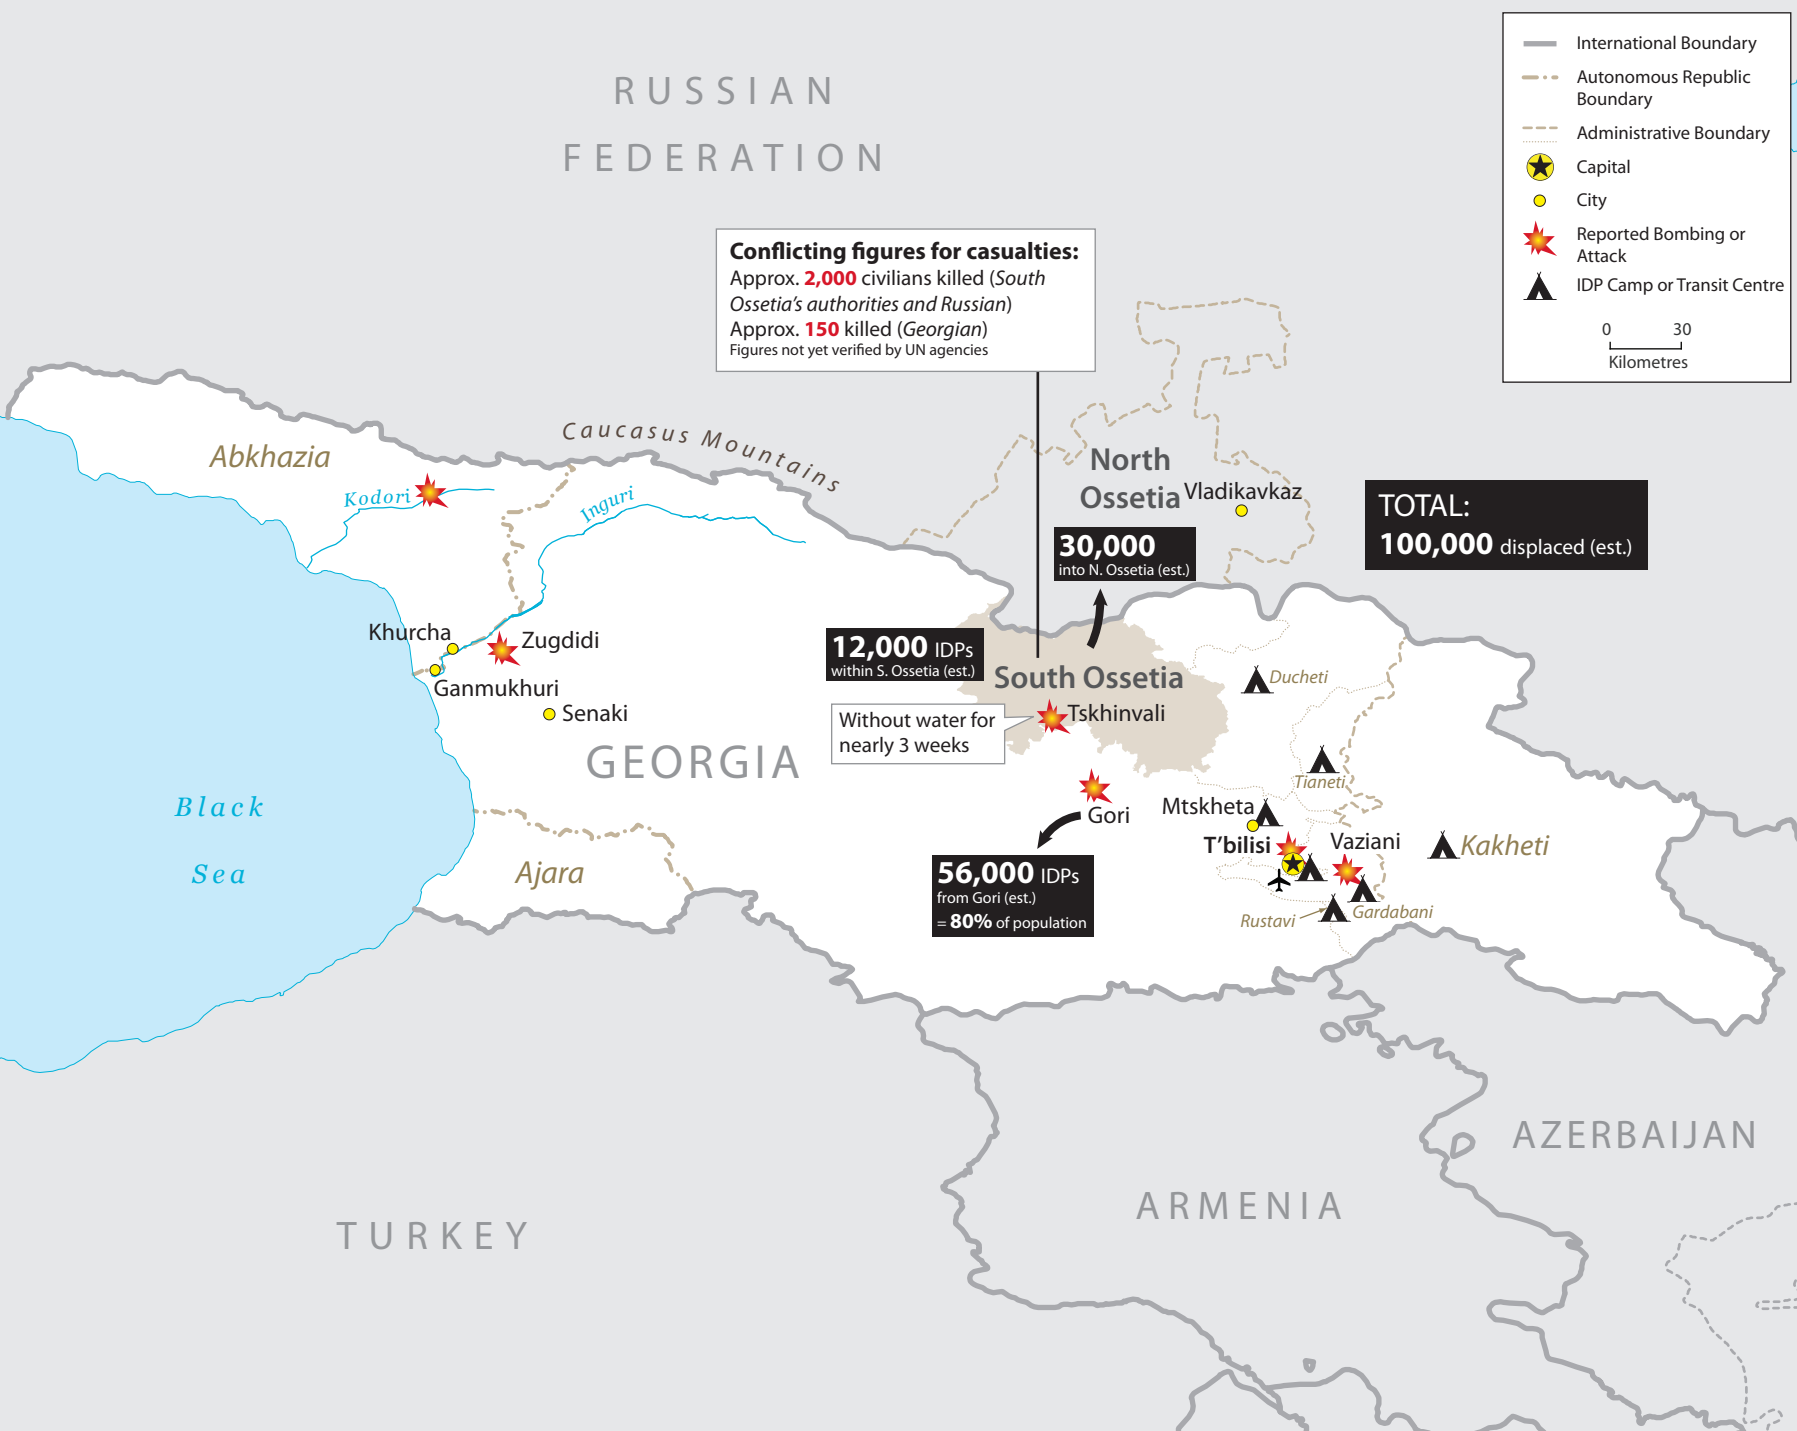

# Situation in Georgia (as of 12 Aug 2008)

## SITUATION

- On 12 Aug, the Russian President announced cessation of all Russian military operations in Georgia.
- IDP related issues, cited by Government: registration (currently undertaken only in Tbilisi) and transportation.
- Since 9 Aug, total of 4,500 people were provided with food assistance, including 3,256 by UN agencies.
- South Ossetia remained inaccessible as of 12 Aug due to ongoing military operations.

## LINKS

- Latest updates for Georgia
- Related maps

**Creation date:** 12 Aug 2008  
**Base map sources:** UNCS, ESRI, GAUL, ISCGM, Europa Technologies.  
**Narrative and statistical sources:**  
**OCHA.** Situation Report on the Situation in Georgia No.1 (12 Aug)