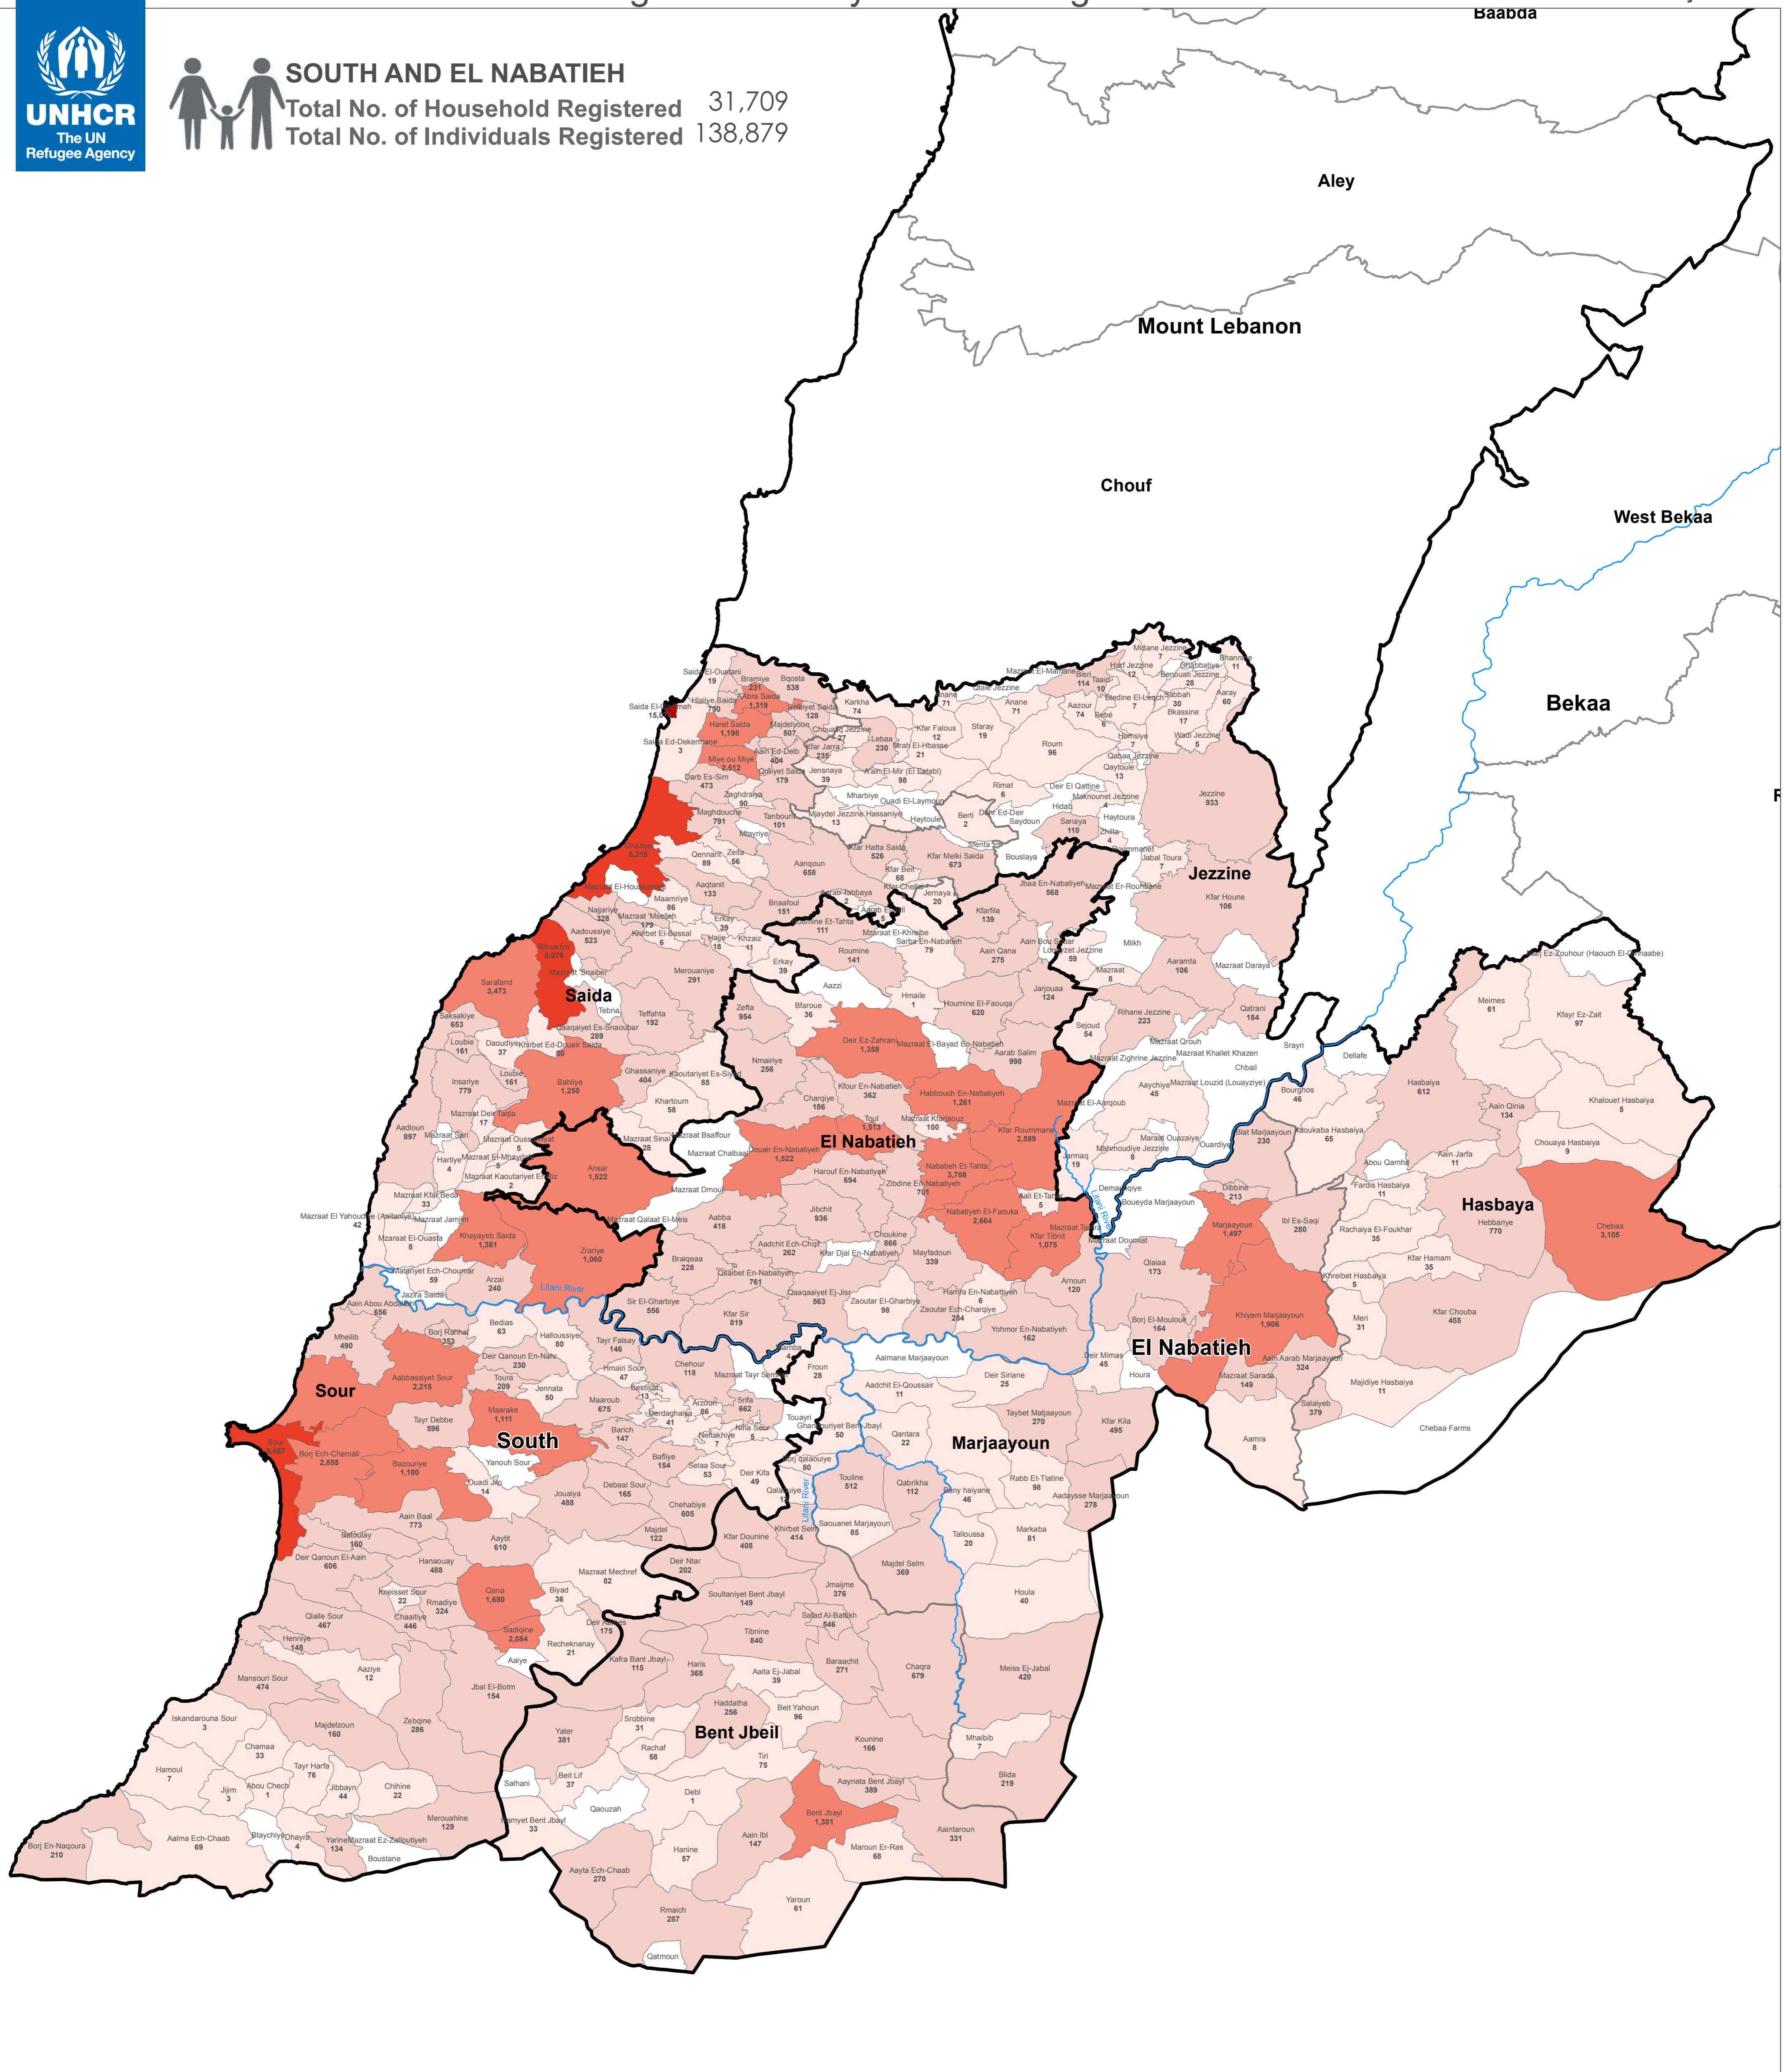

SYRIA REFUGEE RESPONSE

LEBANON South and El Nabatieh Governorates

Distribution of the Registered Syrian Refugees at Cadastral Level As of 31 May 2015

SOUTH AND EL NABATIEH

Total No. of Household Registered 31,709
Total No. of Individuals Registered 138,879

Notes

This map has been produced by UNHCR based on maps and material provided by the Government of Lebanon for UNHCR operational purposes. It does not constitute an official United Nations map. The designations employed and the presentation of material on this map do not imply the expression of any opinion whatsoever on the part of the Secretariat of the United Nations concerning the legal status of any country, territory, city or area or of its authorities, or concerning the delimitation of its frontiers or boundaries.

Data Sources:
- Lebanese Border, Caza and Cadastral Boundaries: NPMP/LT 2005.
- Geographic Projection WGS 1984

Registered Refugees Figures by UNHCR as of 31 May 2015.
For more information contact Rana G. Ksaifi at ksaifi@unhcr.org

GIS and Mapping by UNHCR. For Information and updates contact Jad Ghosn: ghosn@unhcr.org
Maroun Sader: sader@unhcr.org

NPMP/LT: National Physical Master Plan for the Lebanese Territory