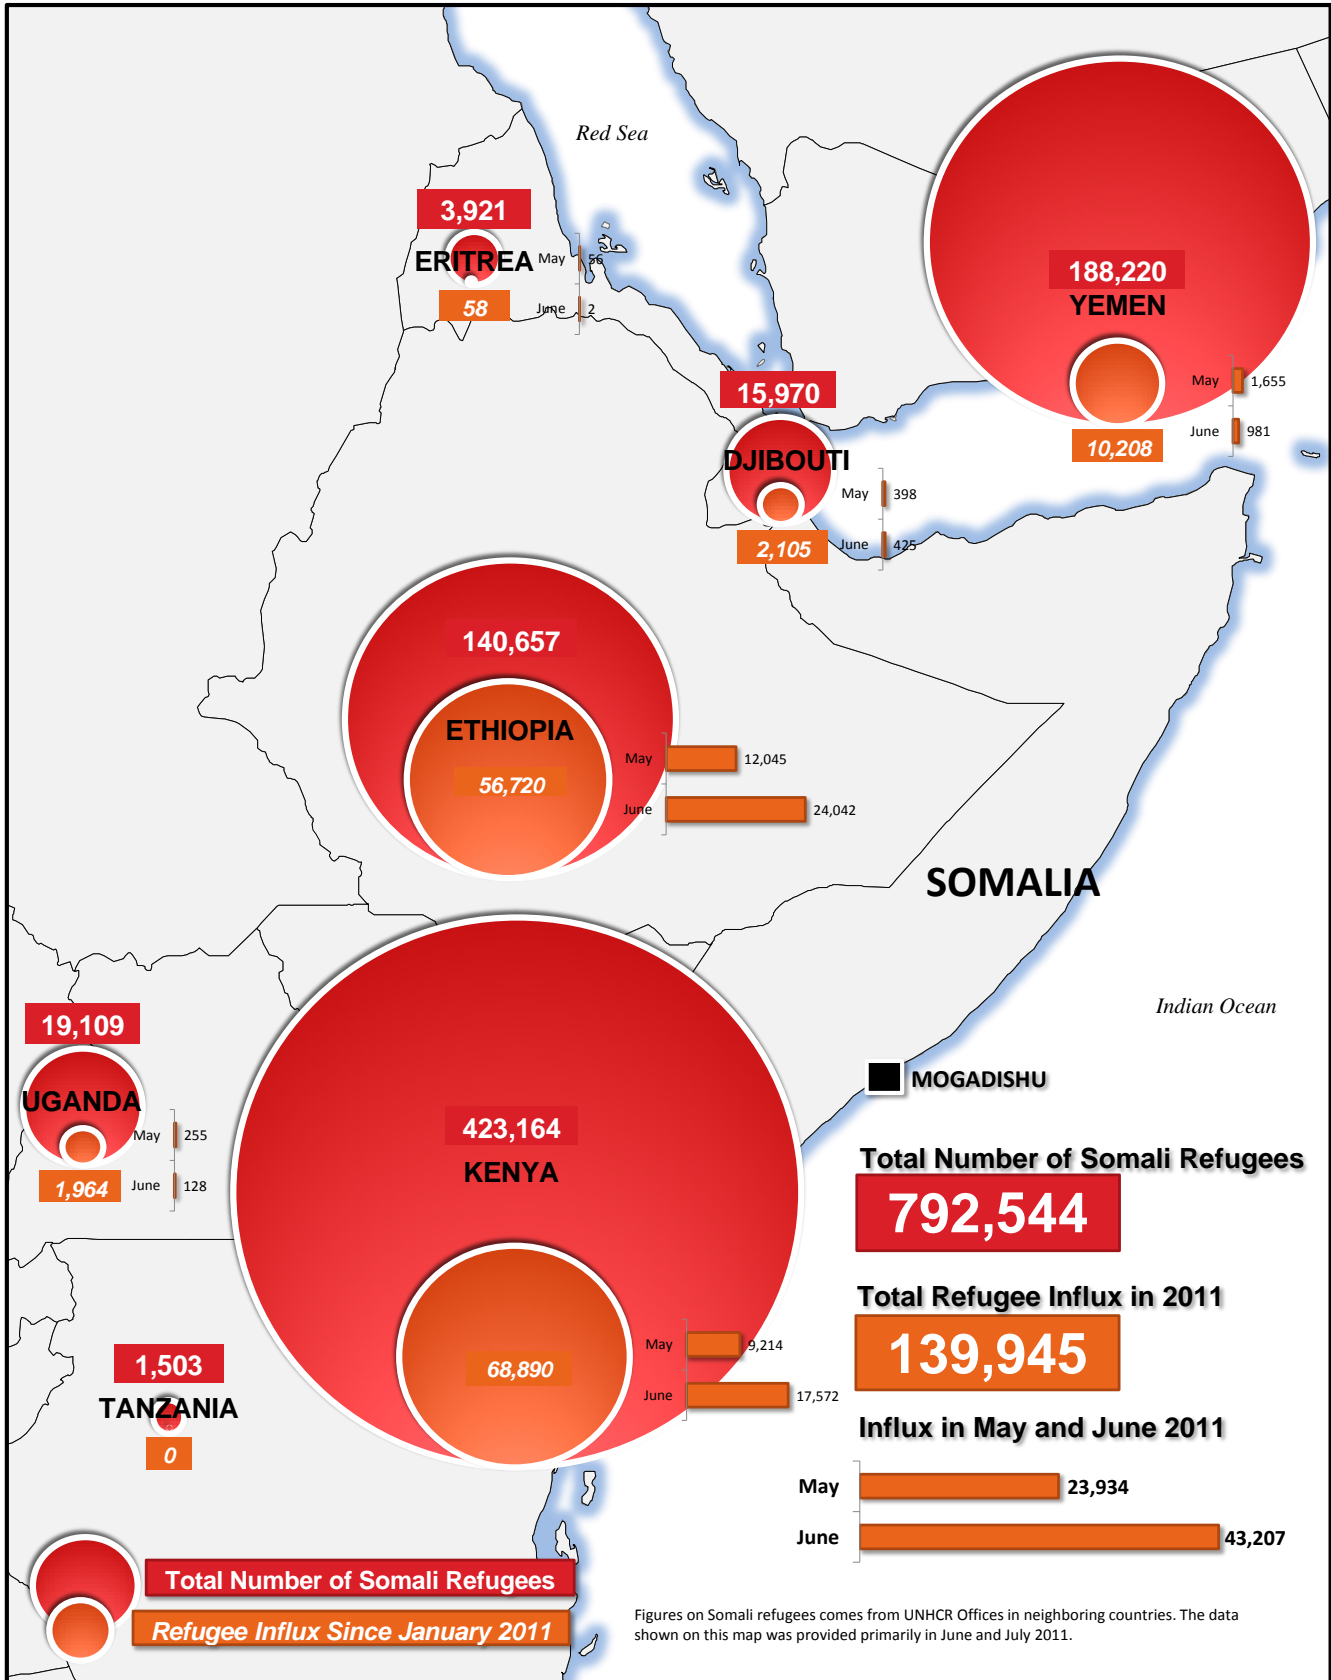

# Somali Refugees in the Region

As of July 2011

Figures on Somali refugees comes from UNHCR Offices in neighboring countries. The data shown on this map was provided primarily in June and July 2011.