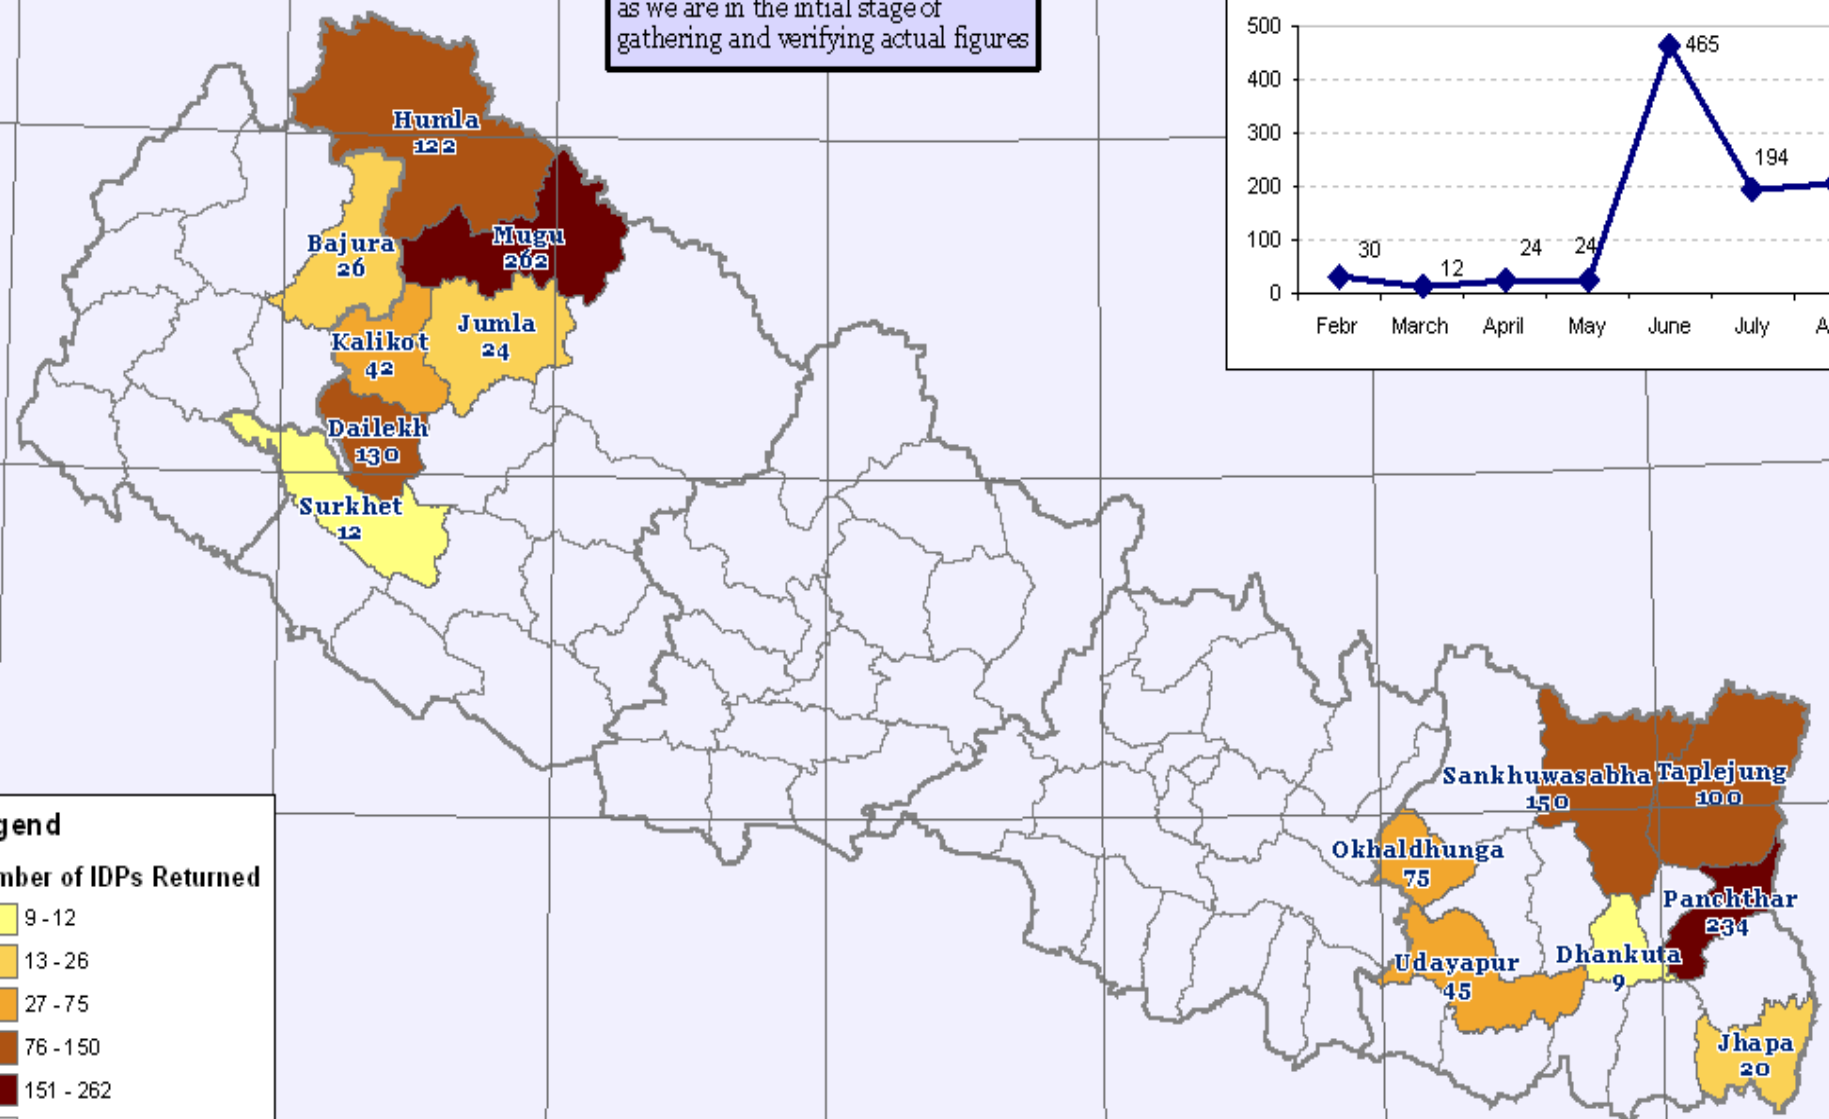

# NEPAL: IDP Return

This data is to be taken as indication as we are in the initial stage of gathering and verifying actual figures

**Legend**

**Number of IDPs Returned**

- 9 - 12
- 13 - 26
- 27 - 75
- 76 - 150
- 151 - 262
- District
- Region

Source: OCHA, NGOs

The boundaries and names shown and the designations used on this map do not imply official endorsement or acceptance by the United Nations

Map Created  
September 05, 2006