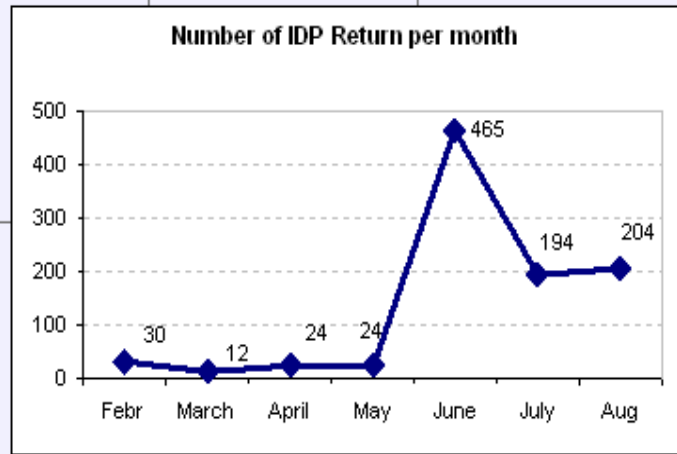

# NEPAL: IDP Return

This data is to be taken as indication as we are in the initial stage of gathering and verifying actual figures

**Legend**

**Number of IDPs Returned**

- 9 - 12
- 13 - 26
- 27 - 75
- 76 - 150
- 151 - 262
- District
- Region