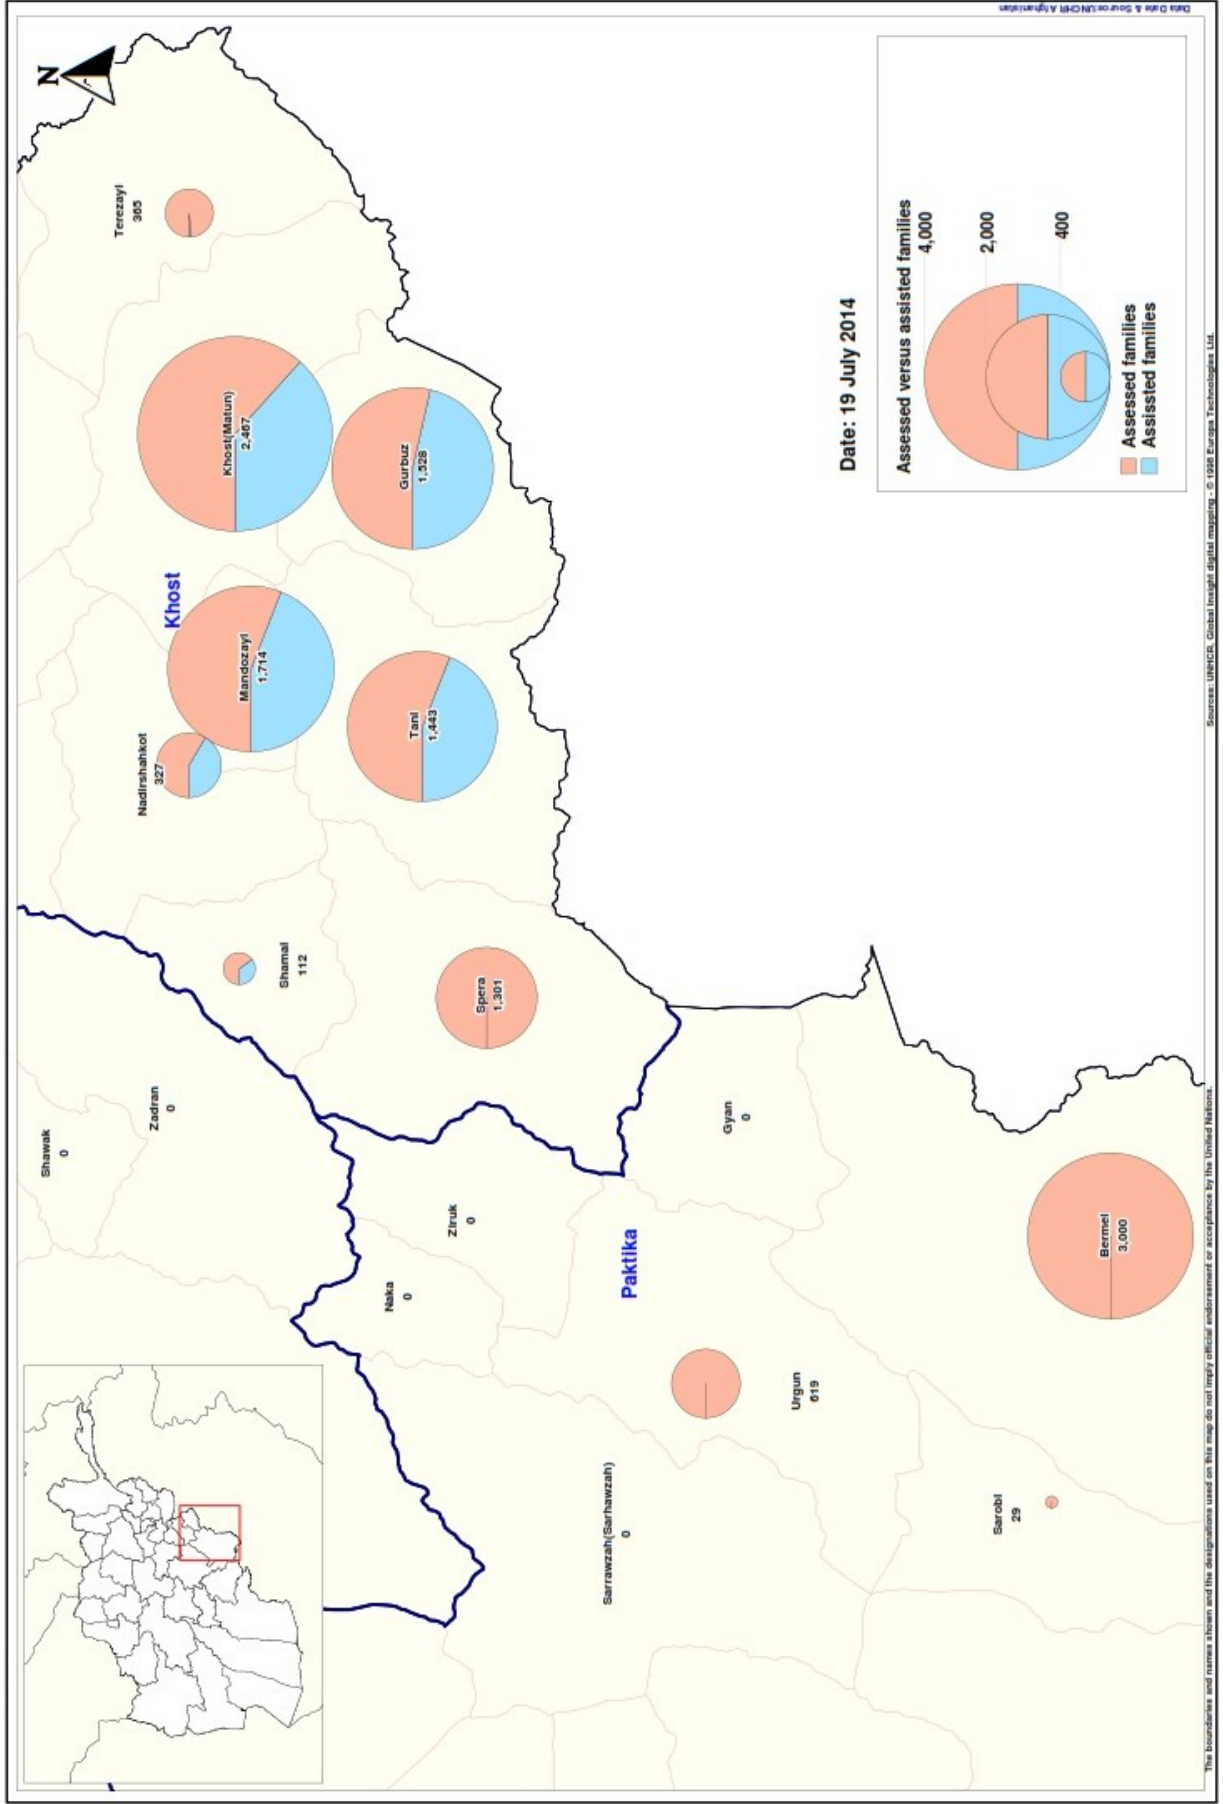

Khost & Paktika Update No.20 – 21 July 2014

Assisted families versus assessed families of displaced population from Pakistan to South-Eastern region

Representation Office Kabul
Geographic Information Mapping Unit
Operational Information Section

Cover photo: Gulan Camp, Khost province Credit: UNHCR/N.Bose
Please note the map will be regularly updated to reflect on-going assessments and distribution of assistance as such information is shared.