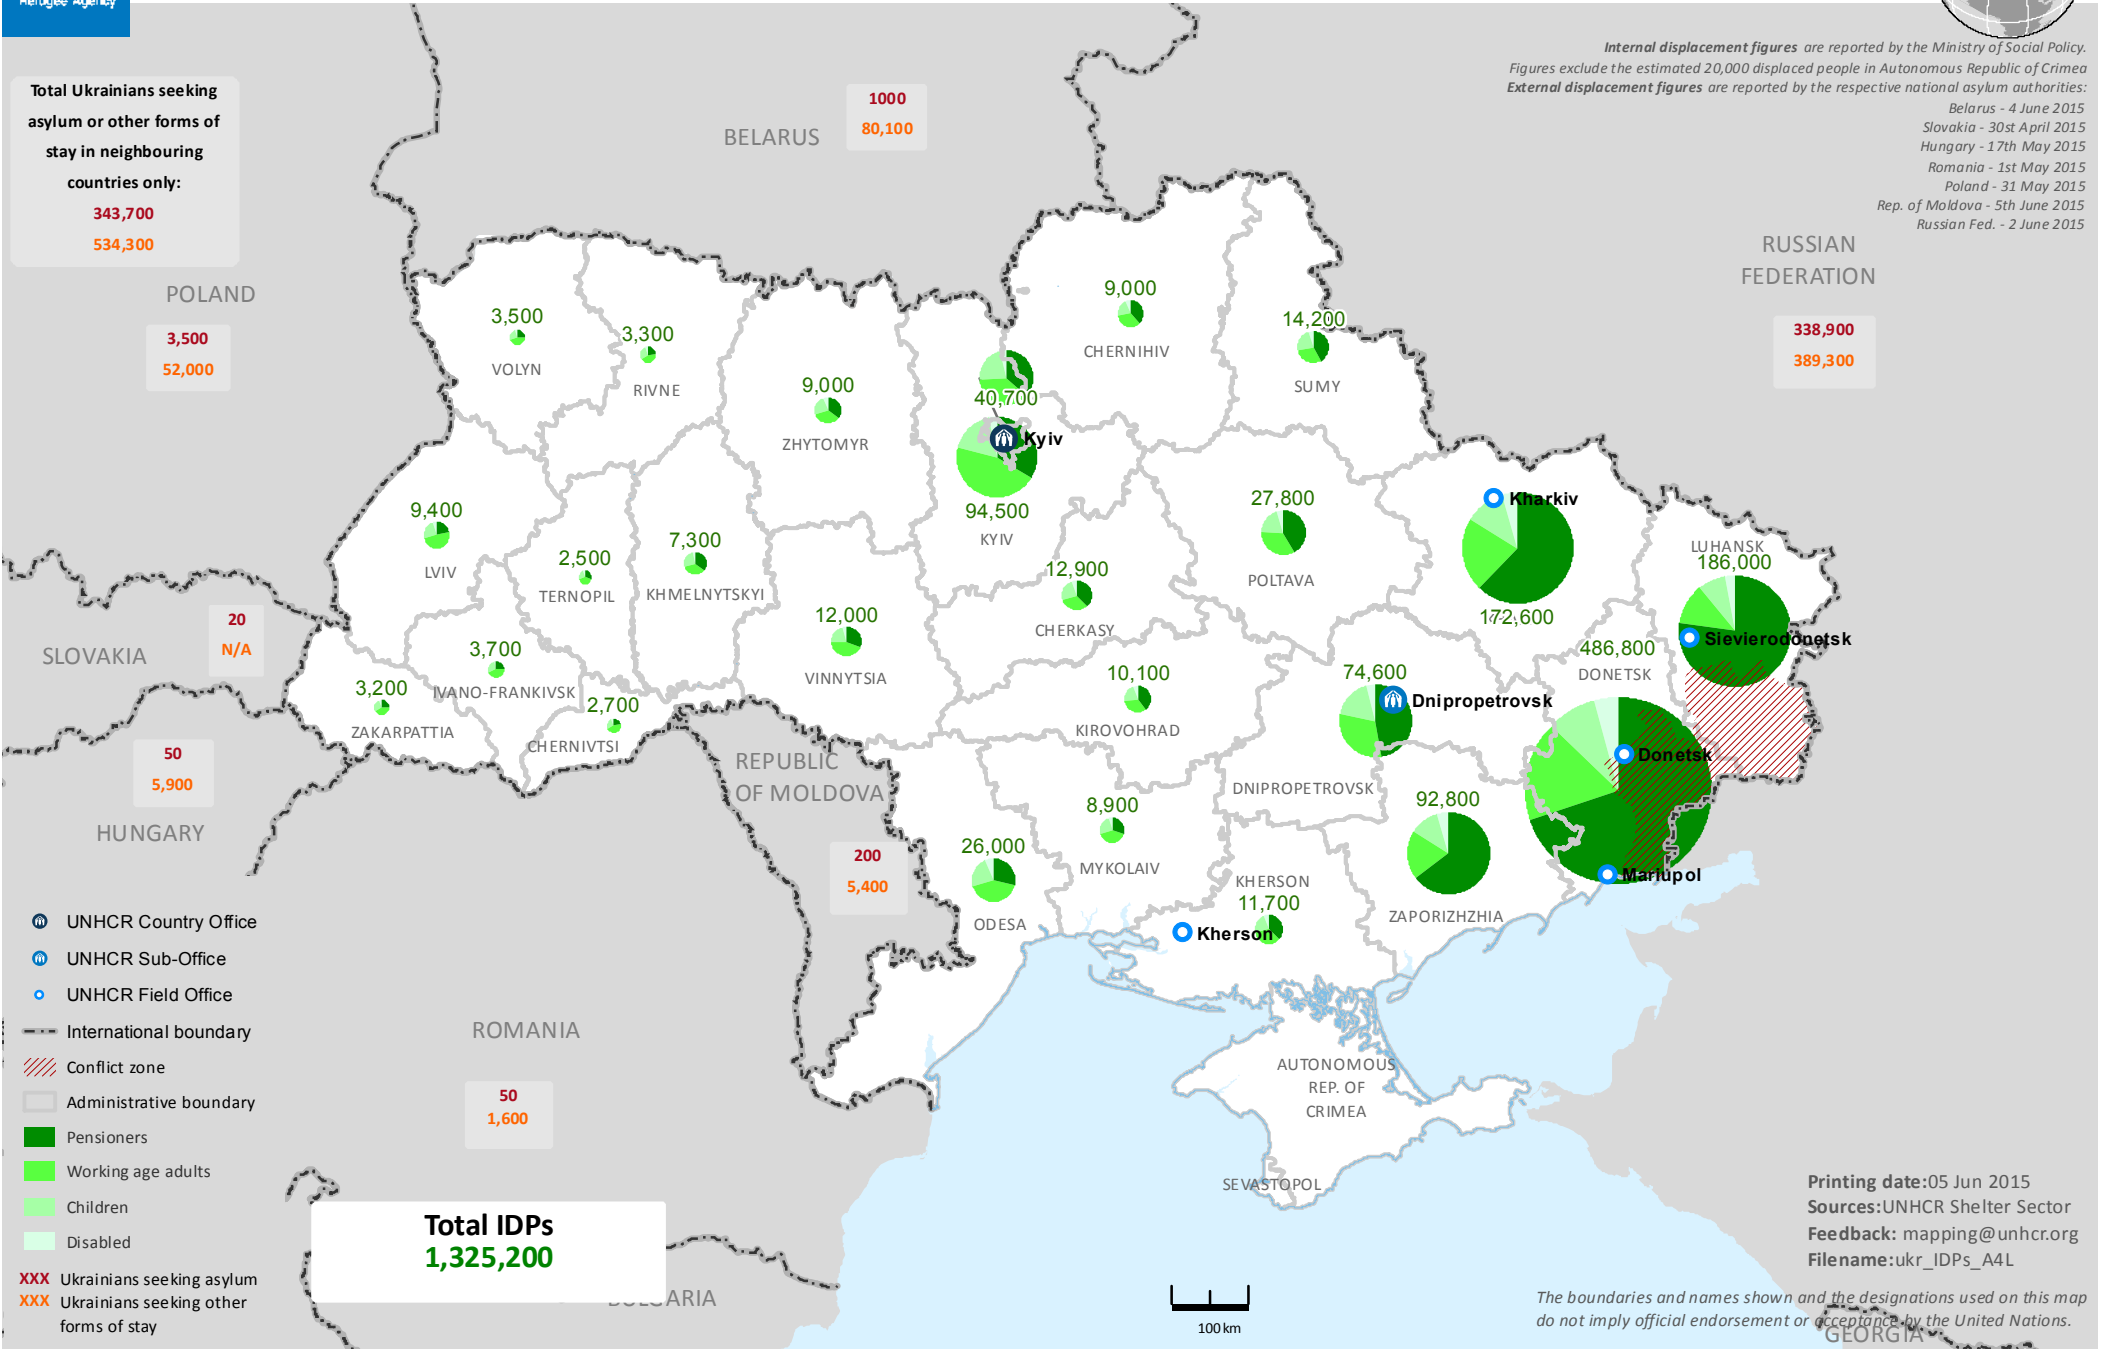

Ukraine: Internally Displaced People

- 3 June 2015

Total Ukrainians seeking asylum or other forms of stay in neighbouring countries only:
343,700
534,300

Internal displacement figures are reported by the Ministry of Social Policy. Figures exclude the estimated 20,000 displaced people in Autonomous Republic of Crimea. External displacement figures are reported by the respective national asylum authorities:

Belarus - 4 June 2015
Slovakia - 30st April 2015
Hungary - 17th May 2015
Romania - 1st May 2015
Poland - 31 May 2015
Rep. of Moldova - 5th June 2015
Russian Fed. - 2 June 2015

338,900
389,300

- UNHCR Country Office
- UNHCR Sub-Office
- UNHCR Field Office
- International boundary
- Conflict zone
- Administrative boundary
- Pensioners
- Working age adults
- Children
- Disabled
- XXX Ukrainians seeking asylum
- XXX Ukrainians seeking other forms of stay

Printing date: 05 Jun 2015
Sources: UNHCR Shelter Sector
Feedback: mapping@unhcr.org
Filename: ukr_IDPs_A4L

The boundaries and names shown and the designations used on this map do not imply official endorsement or acceptance by the United Nations.