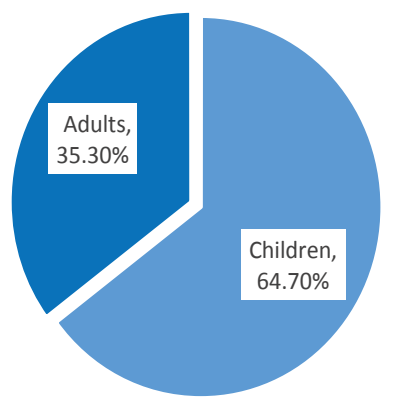

# SOUTH SUDAN Situation Overview (as of 15 March 2016)

## Key Figures

## Refugee Population Age Breakdown

Children  
64.7 %

Adults  
35.3 %