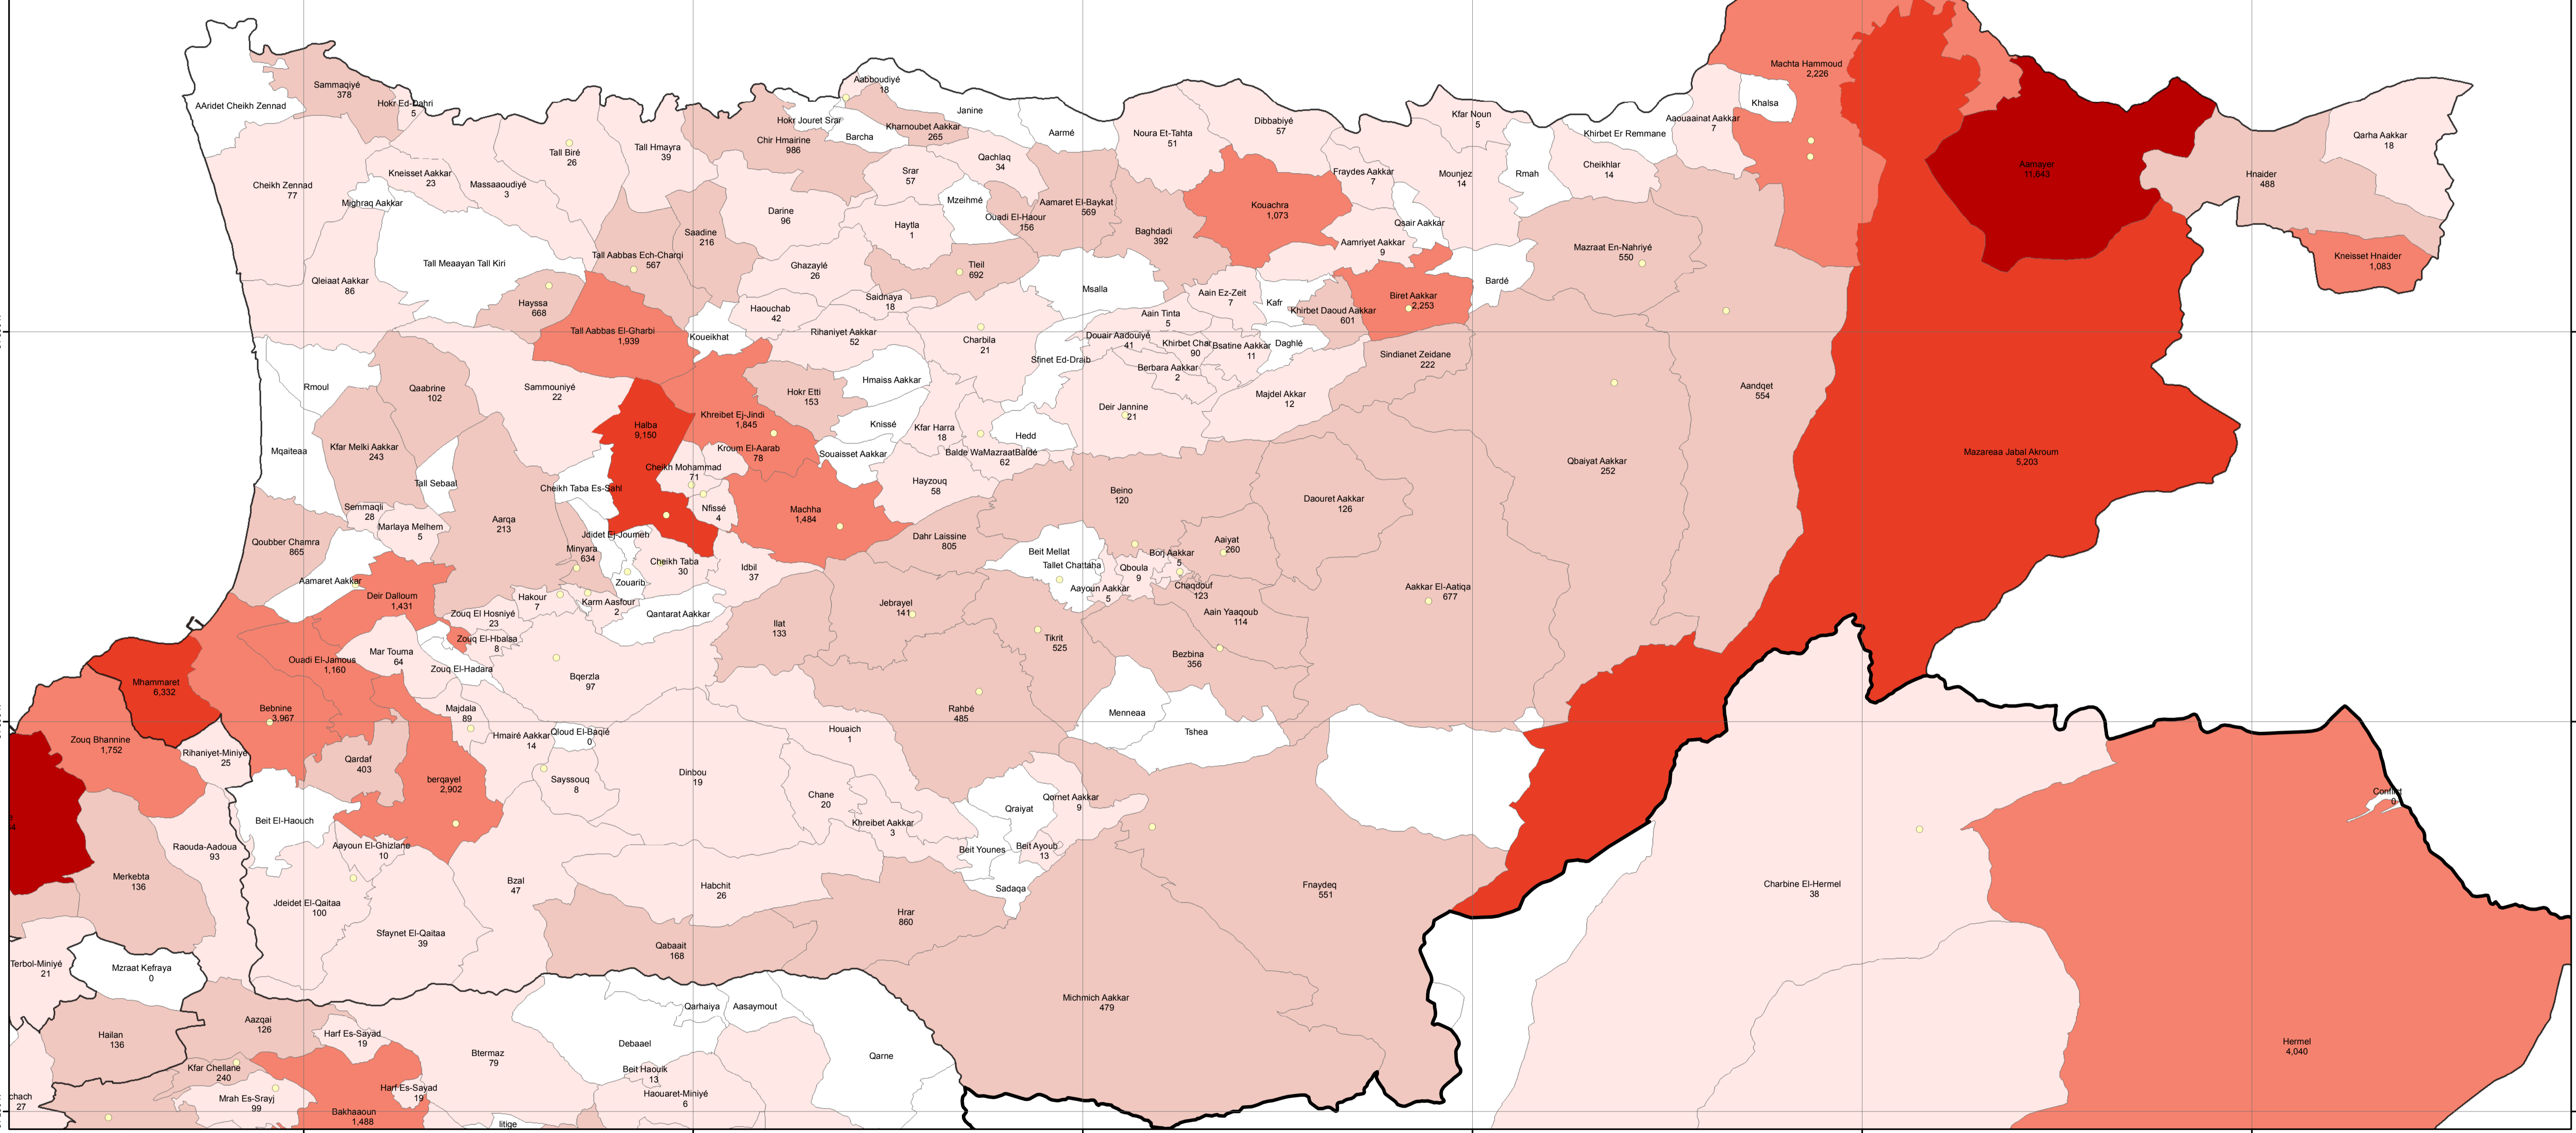

SYRIA REFUGEE RESPONSE

LEBANON, North Governorate, Akkar District

Distribution of the Registered Syrian Refugees at the Cadastral Level

As of 29 August, 2013

AKKAR

Total No. of Household Registered
Total No. of Individuals Registered

18,812
76,935

Notes
The boundaries, names and designations used on this map do not imply official endorsement of the United Nations. All data used are the best available at the time of map production.

Data Sources:
- Lebanese Border, Caza and Cadastral Boundaries: NPMLT 2005.
- Geographic Projection WGS 1984

NPMLT: National Physical Master Plan for the Lebanese Territory

Number of Registered Refugees at the Cadastral Level

- 0
- 1 - 100
- 101 - 1,000
- 1,001 - 5,000
- 5,001 - 10,000
- 10,001 - 15,000

● Main Towns