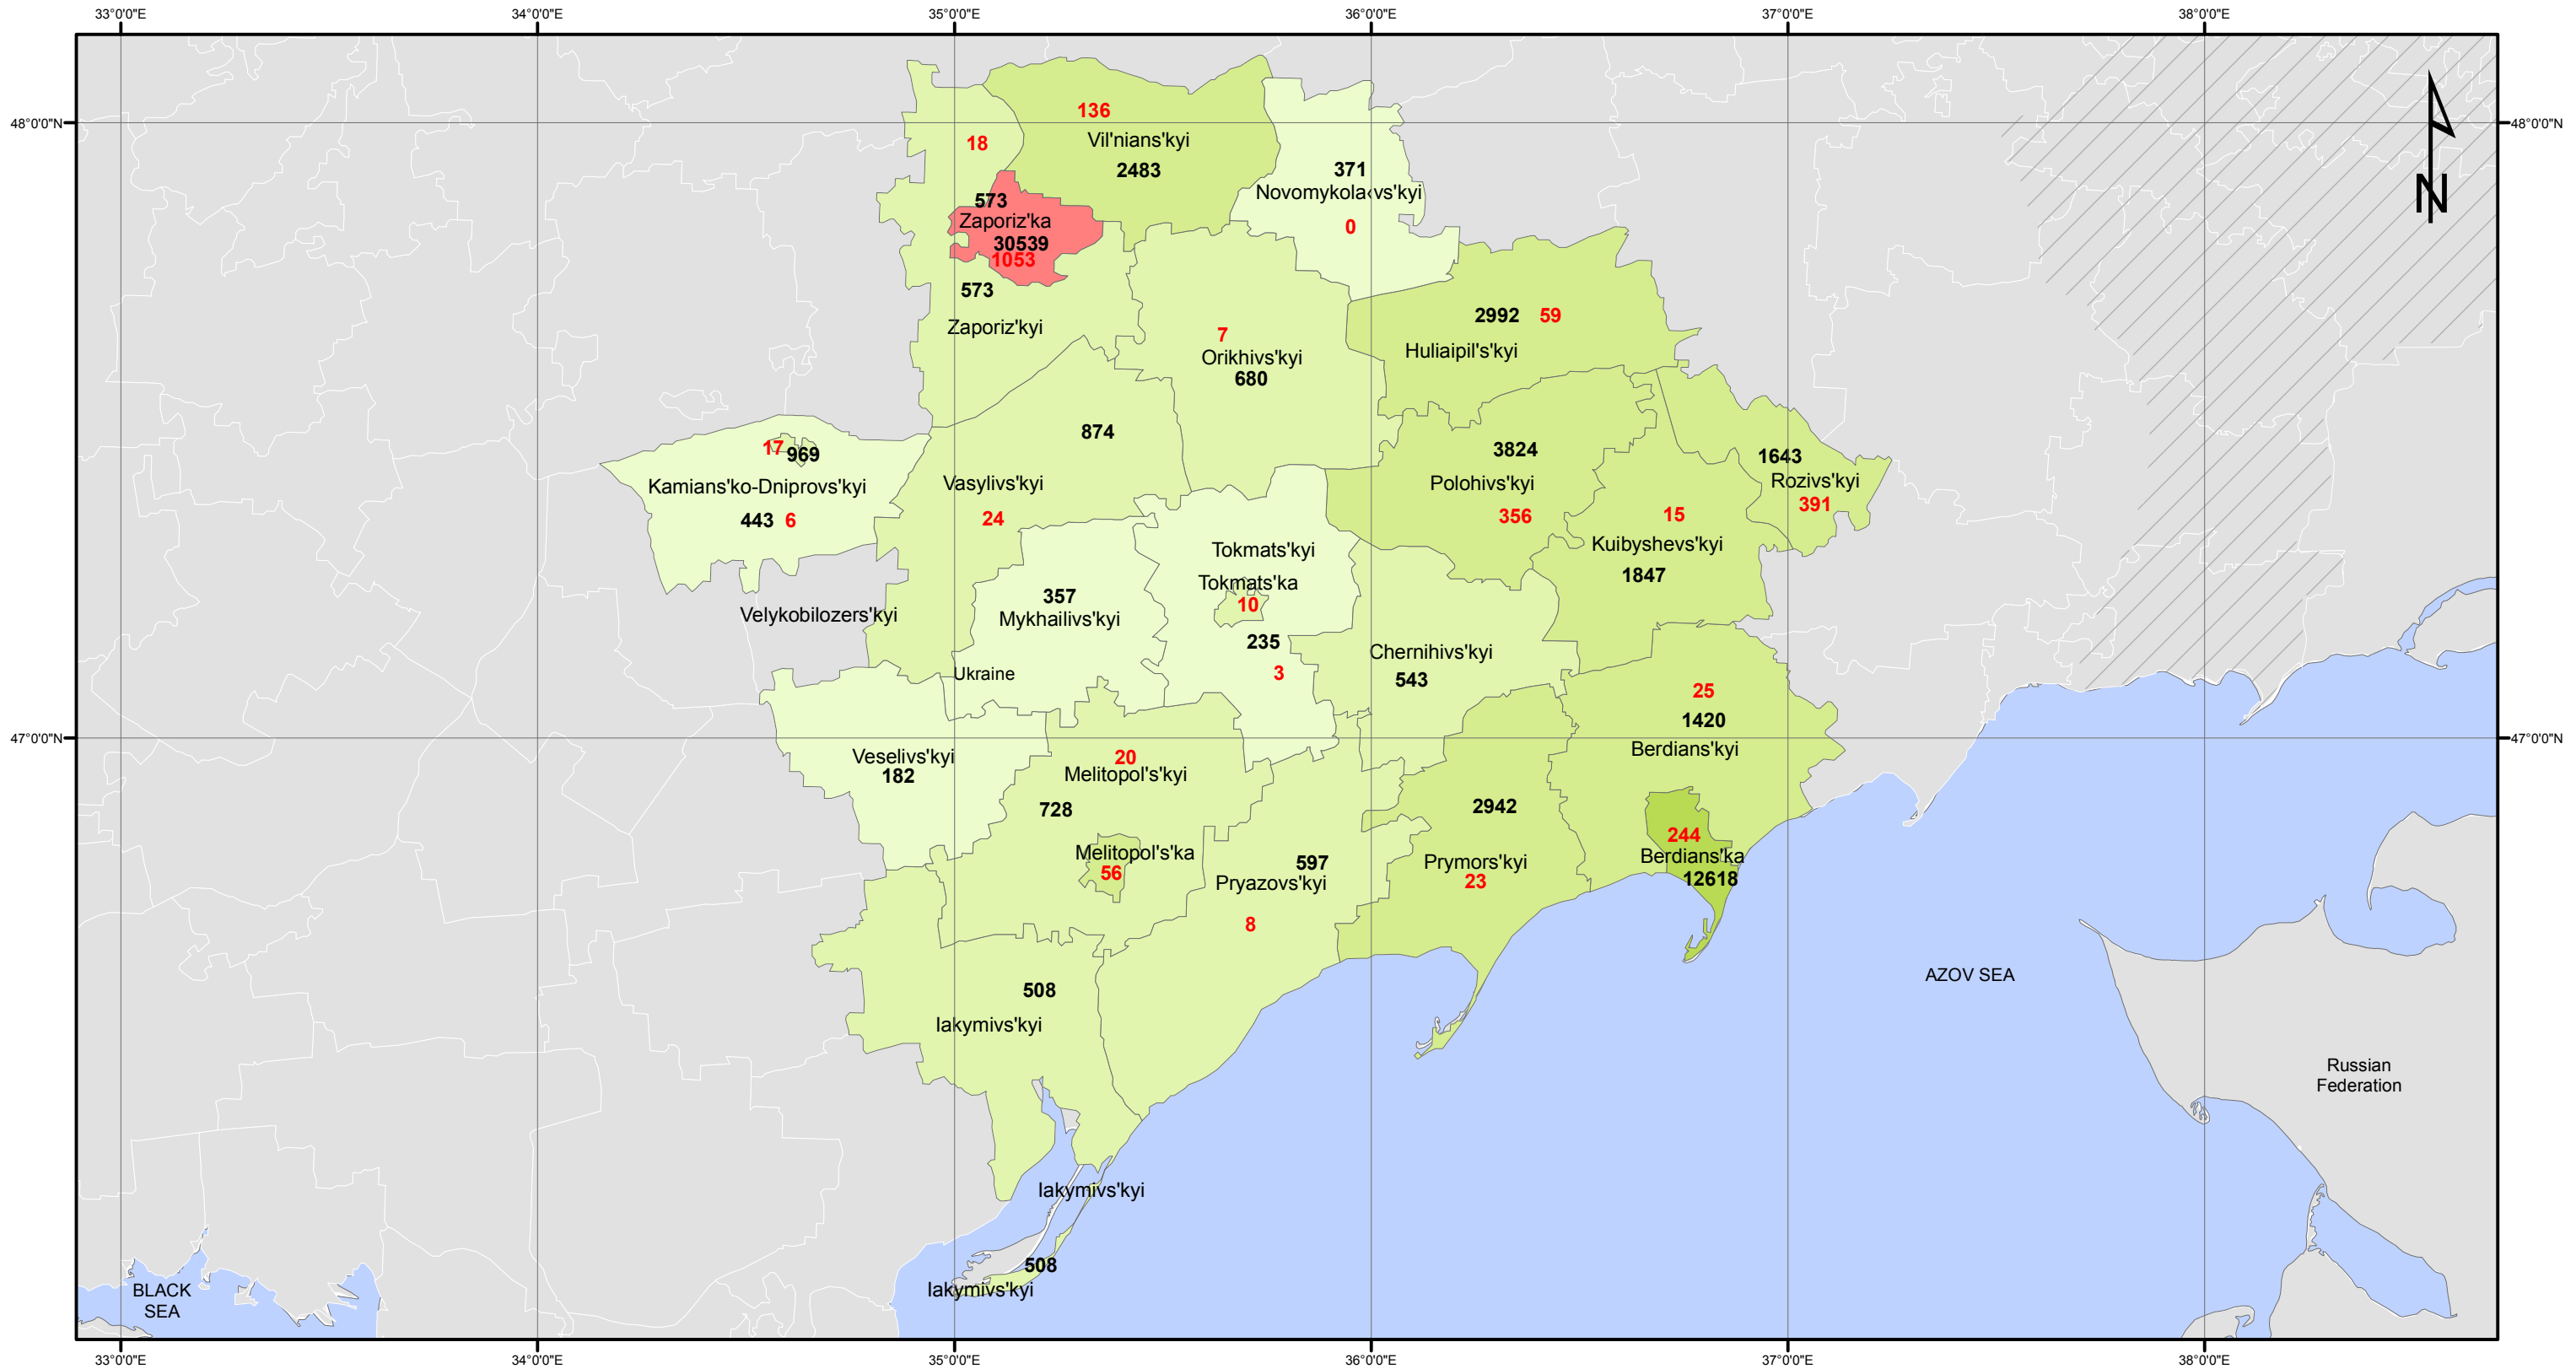

Zaporizhzhia region shelter operation map as of 2 of February 2015.

Legend

IDPs 02.02.2015

- 0 - 500
- 501 - 1 000
- 1 001 - 5 000
- 5 001 - 10 000
- 10 001 - 20 000
- 20 001 - 30 000
- 30 001 - 62 023
- Security Conflict Polygon

Data source: Ministry of Social Policy of Ukraine.

Date: 10.02.2015

Author: carmina@unhcr.org