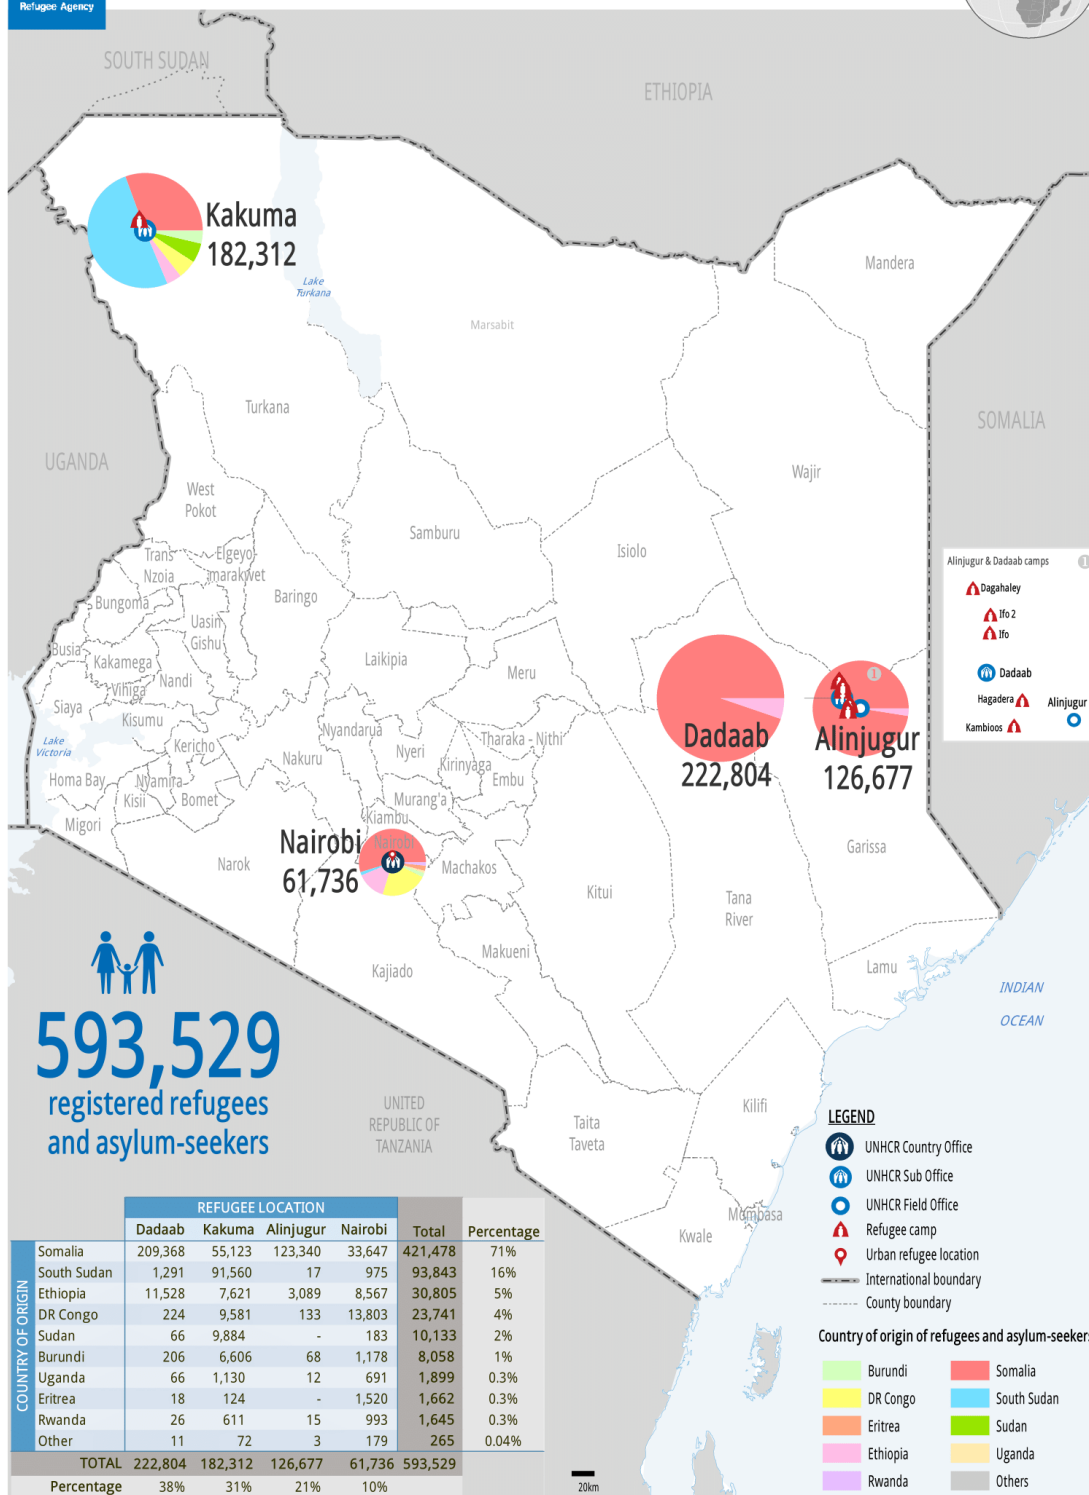

KENYA: Registered refugees and asylum-seekers

As of 01 October 2015

+