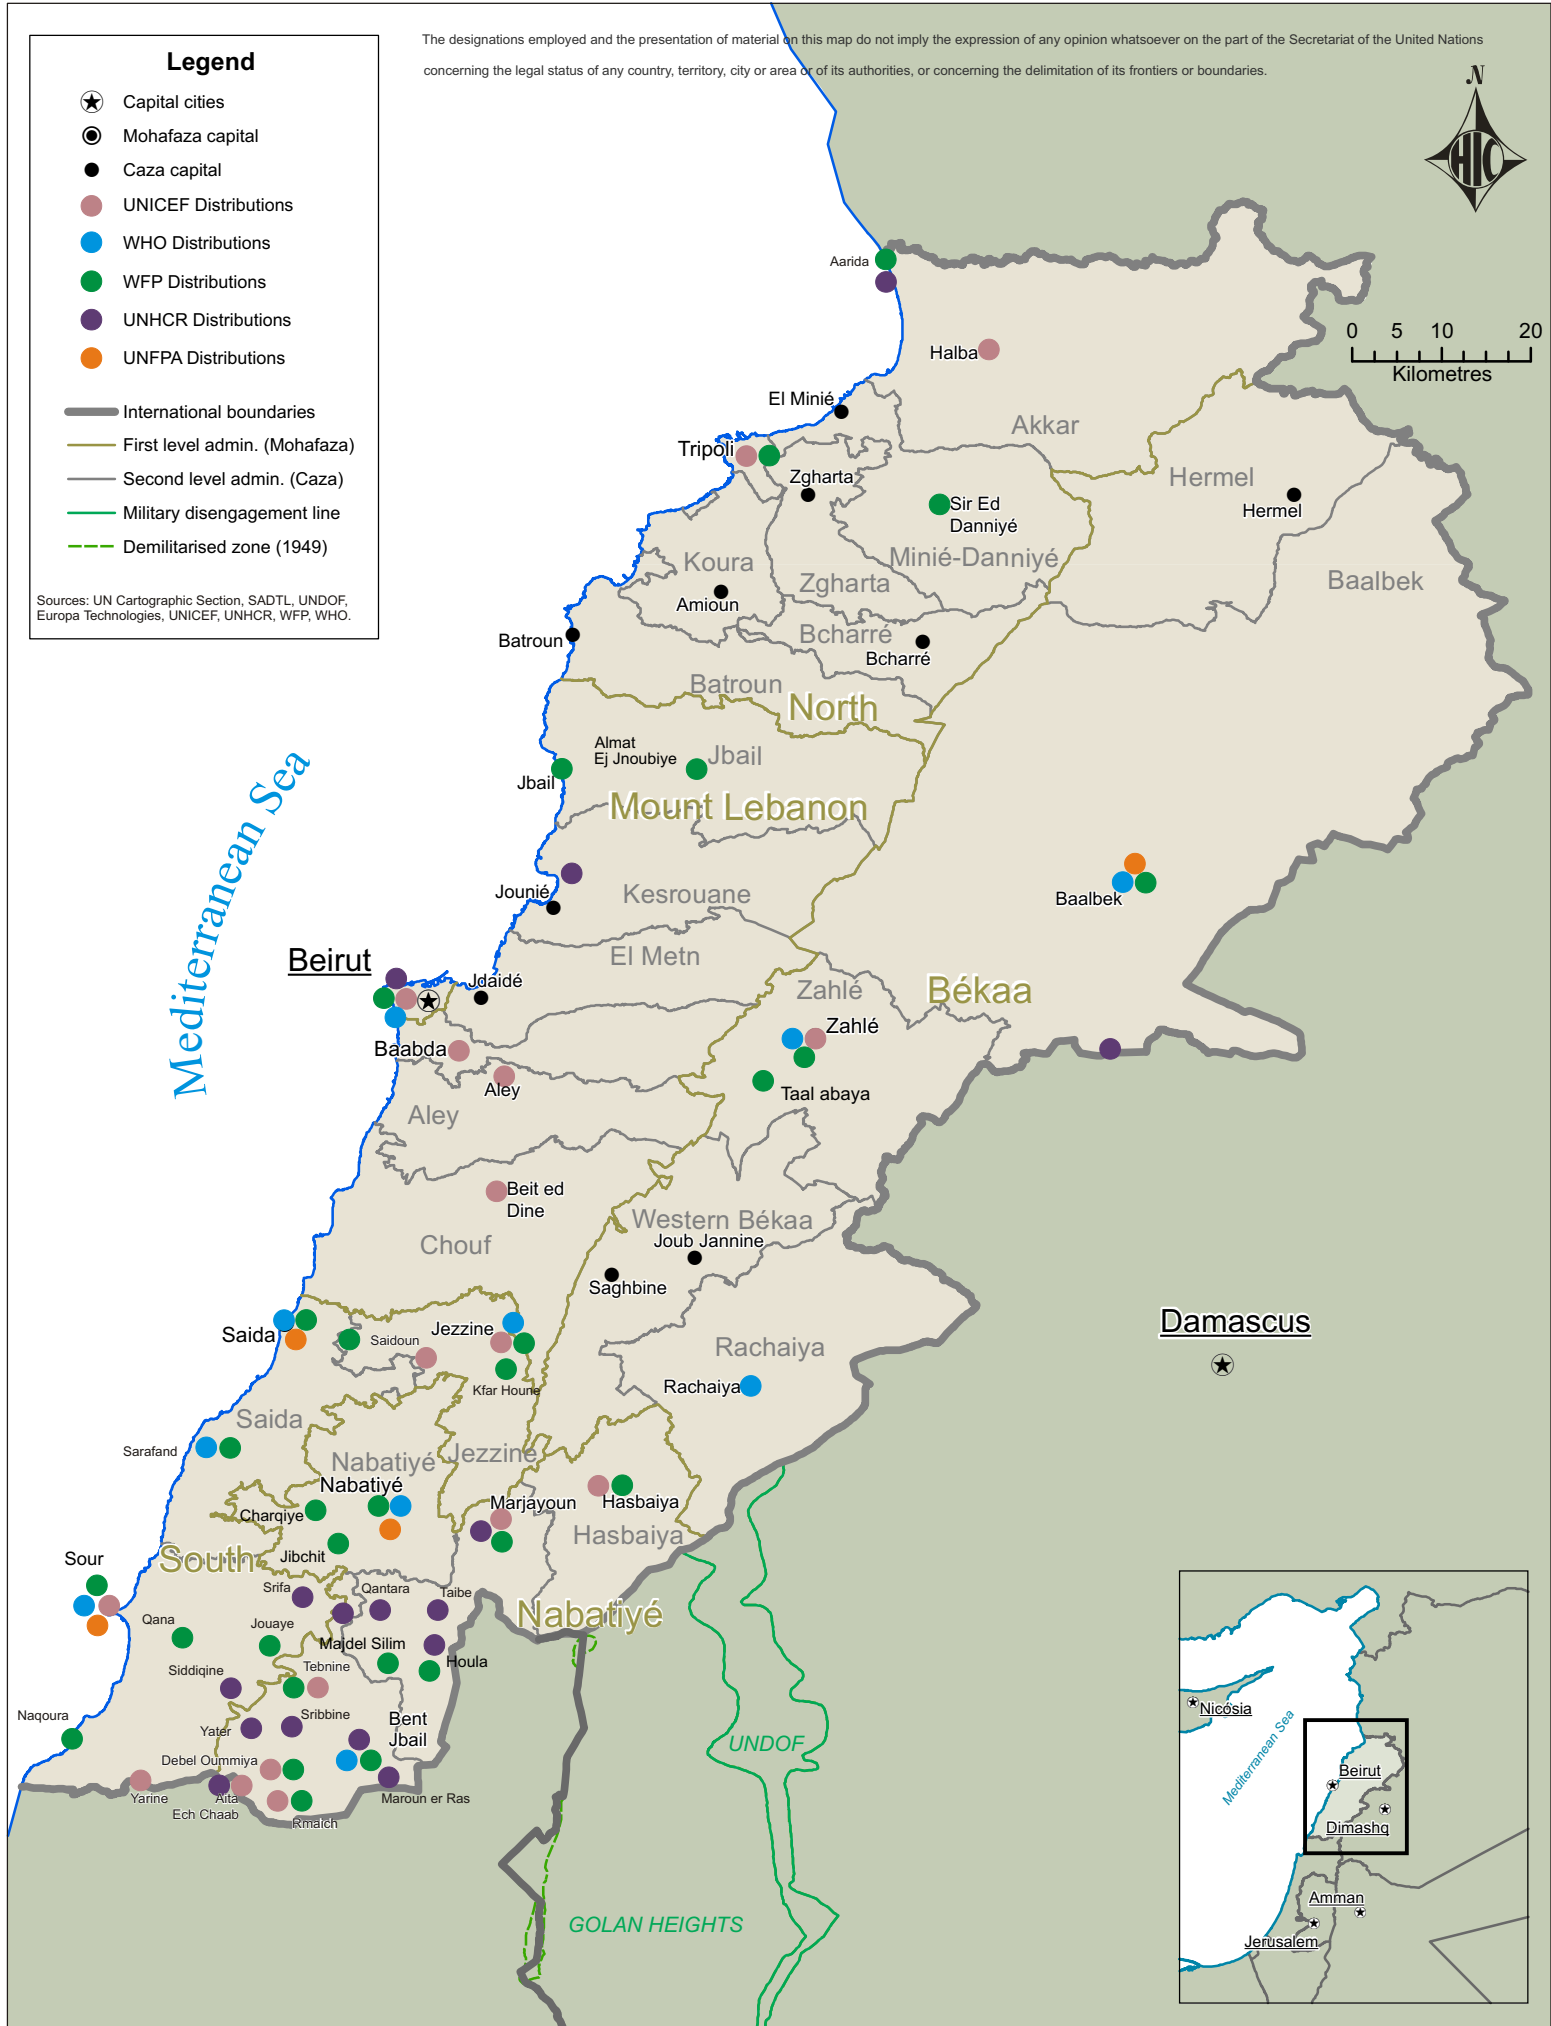

Lebanon Location of UN activities

27 August 2006

The designations employed and the presentation of material on this map do not imply the expression of any opinion whatsoever on the part of the Secretariat of the United Nations concerning the legal status of any country, territory, city or area or of its authorities, or concerning the delimitation of its frontiers or boundaries.

Legend

- ★ Capital cities
- Mohafaza capital
- Caza capital
- UNICEF Distributions
- WHO Distributions
- WFP Distributions
- UNHCR Distributions
- UNFPA Distributions
- International boundaries
- First level admin. (Mohafaza)
- Second level admin. (Caza)
- Military disengagement line
- Demilitarised zone (1949)

Sources: UN Cartographic Section, SADTL, UNDOF, Europa Technologies, UNICEF, UNHCR, WFP, WHO.

Damascus