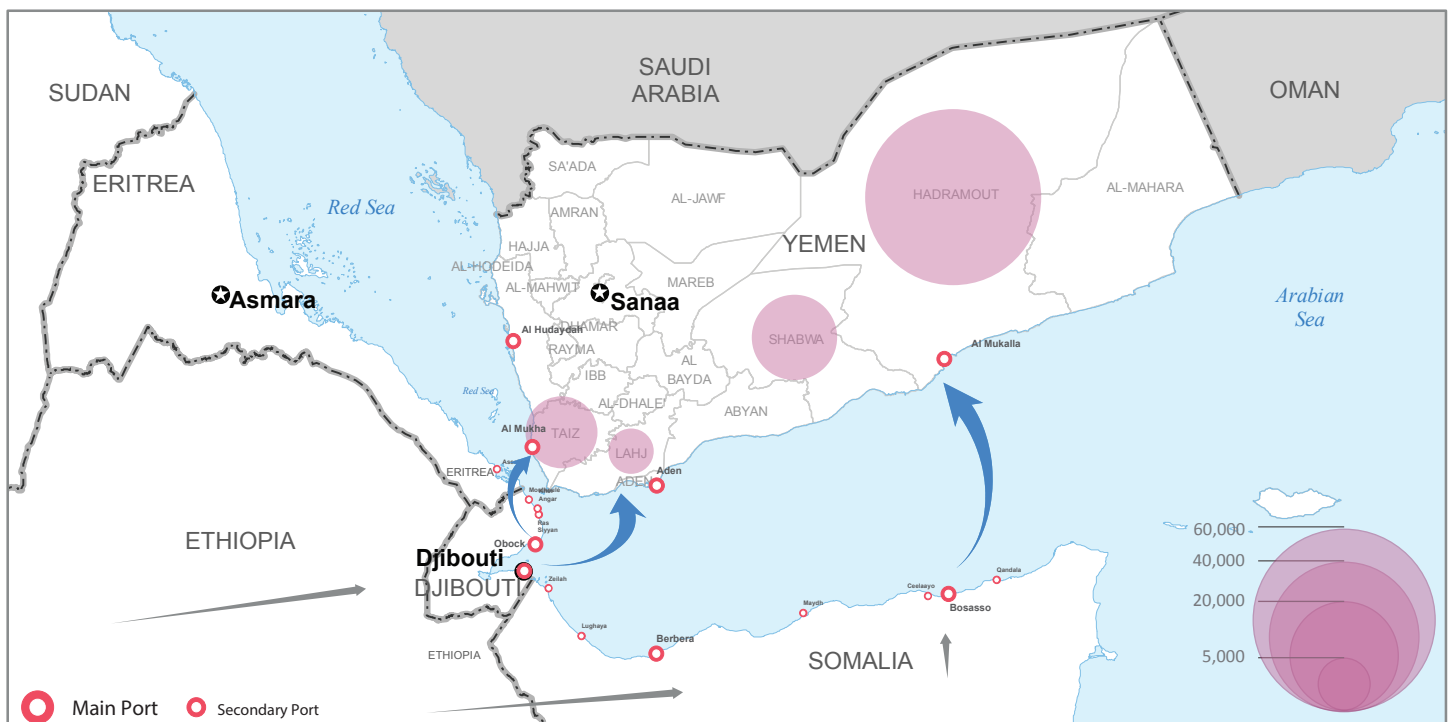

YEMEN SITUATION

Population movement from and to Yemen

as of 1st December 2015

TOTAL MOVEMENT OUT OF YEMEN

168,129 persons

Movement from Yemen to Horn of Africa

77,249 persons

Breakdown by Nationality

80,144 persons

Breakdown by Nationality

Ethiopians	89%	71,033
Somalis	11%	9,096

As of 30 November 2015

The boundaries and names shown and the designations used on this map do not imply official endorsement or acceptance by the United Nations.