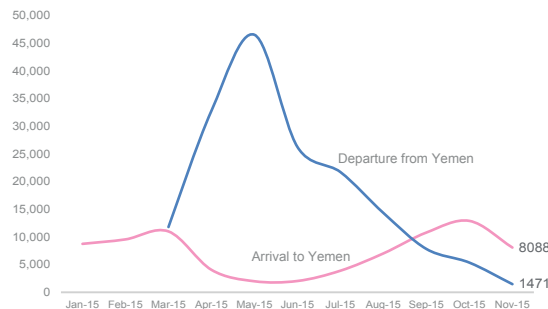

YEMEN SITUATION

Population movement from and to Yemen

as of 1st December 2015

TOTAL MOVEMENT OUT OF YEMEN

168,129 persons

Movement from Yemen to Horn of Africa

77,249 persons

Breakdown by Nationality

Other nationalities	44%	73,741
Yemenis	31%	51,902
Somalis	17%	29,230
National returnees	8%	13,256

As of 30 November 2015

MOVEMENT TREND

Monthly movements from and to Yemen

TOTAL MOVEMENT TO YEMEN

Movement to Yemen Jan - Nov 2015

80,144 persons

Breakdown by Nationality

Ethiopians	89%	71,033
Somalis	11%	9,096

As of 30 November 2015

The boundaries and names shown and the designations used on this map do not imply official endorsement or acceptance by the United Nations.

Date: 1 Dec 2015

Sources: UNHCR, IOM

Author: UNHCR - RRC Yemen

Feedback: RRCYemen@unhcr.org