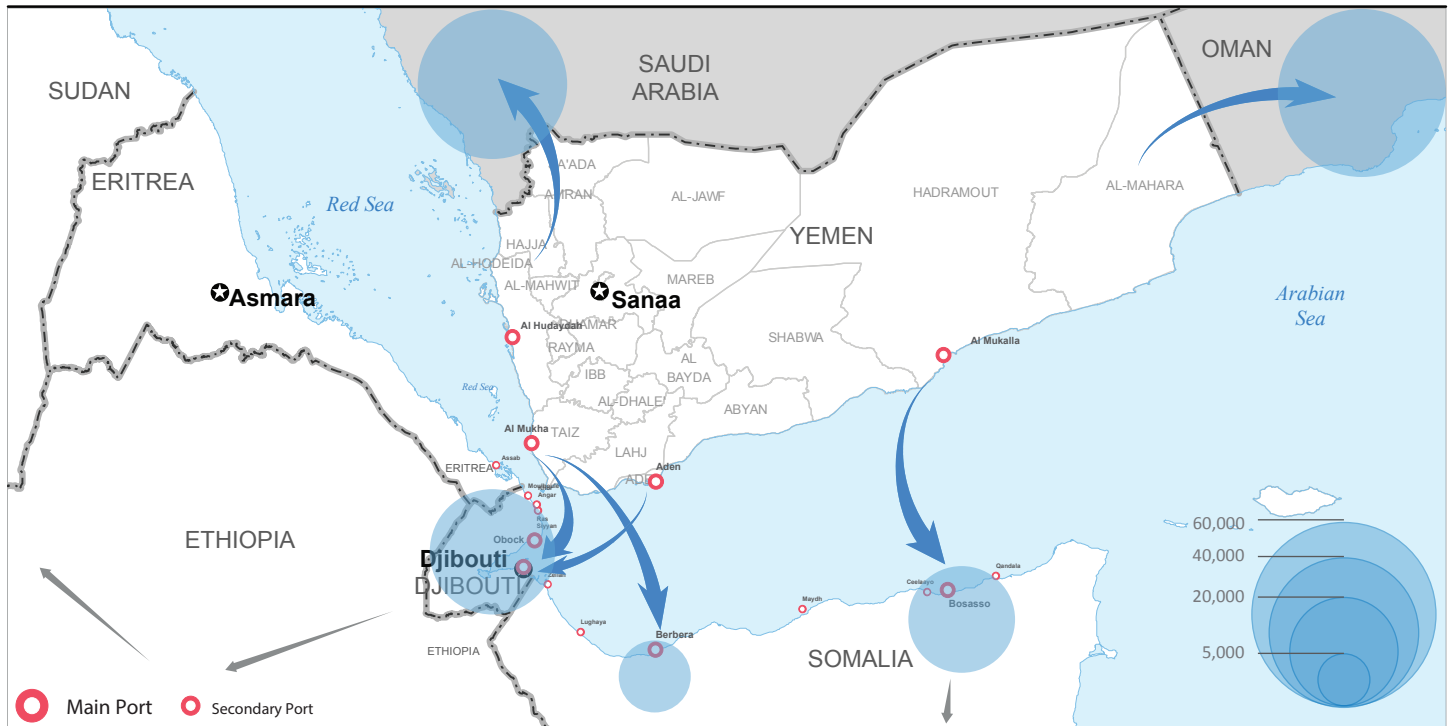

YEMEN SITUATION

Population movement from and to Yemen

as of 1st December 2015

TOTAL MOVEMENT OUT OF YEMEN

168,129 persons

Movement from Yemen to Horn of Africa

77,249 persons

Breakdown by Nationality

80,144 persons

Breakdown by Nationality

Ethiopians	89%	71,033
Somalis	11%	9,096

As of 30 November 2015

The boundaries and names shown and the designations used on this map do not imply official endorsement or acceptance by the United Nations.