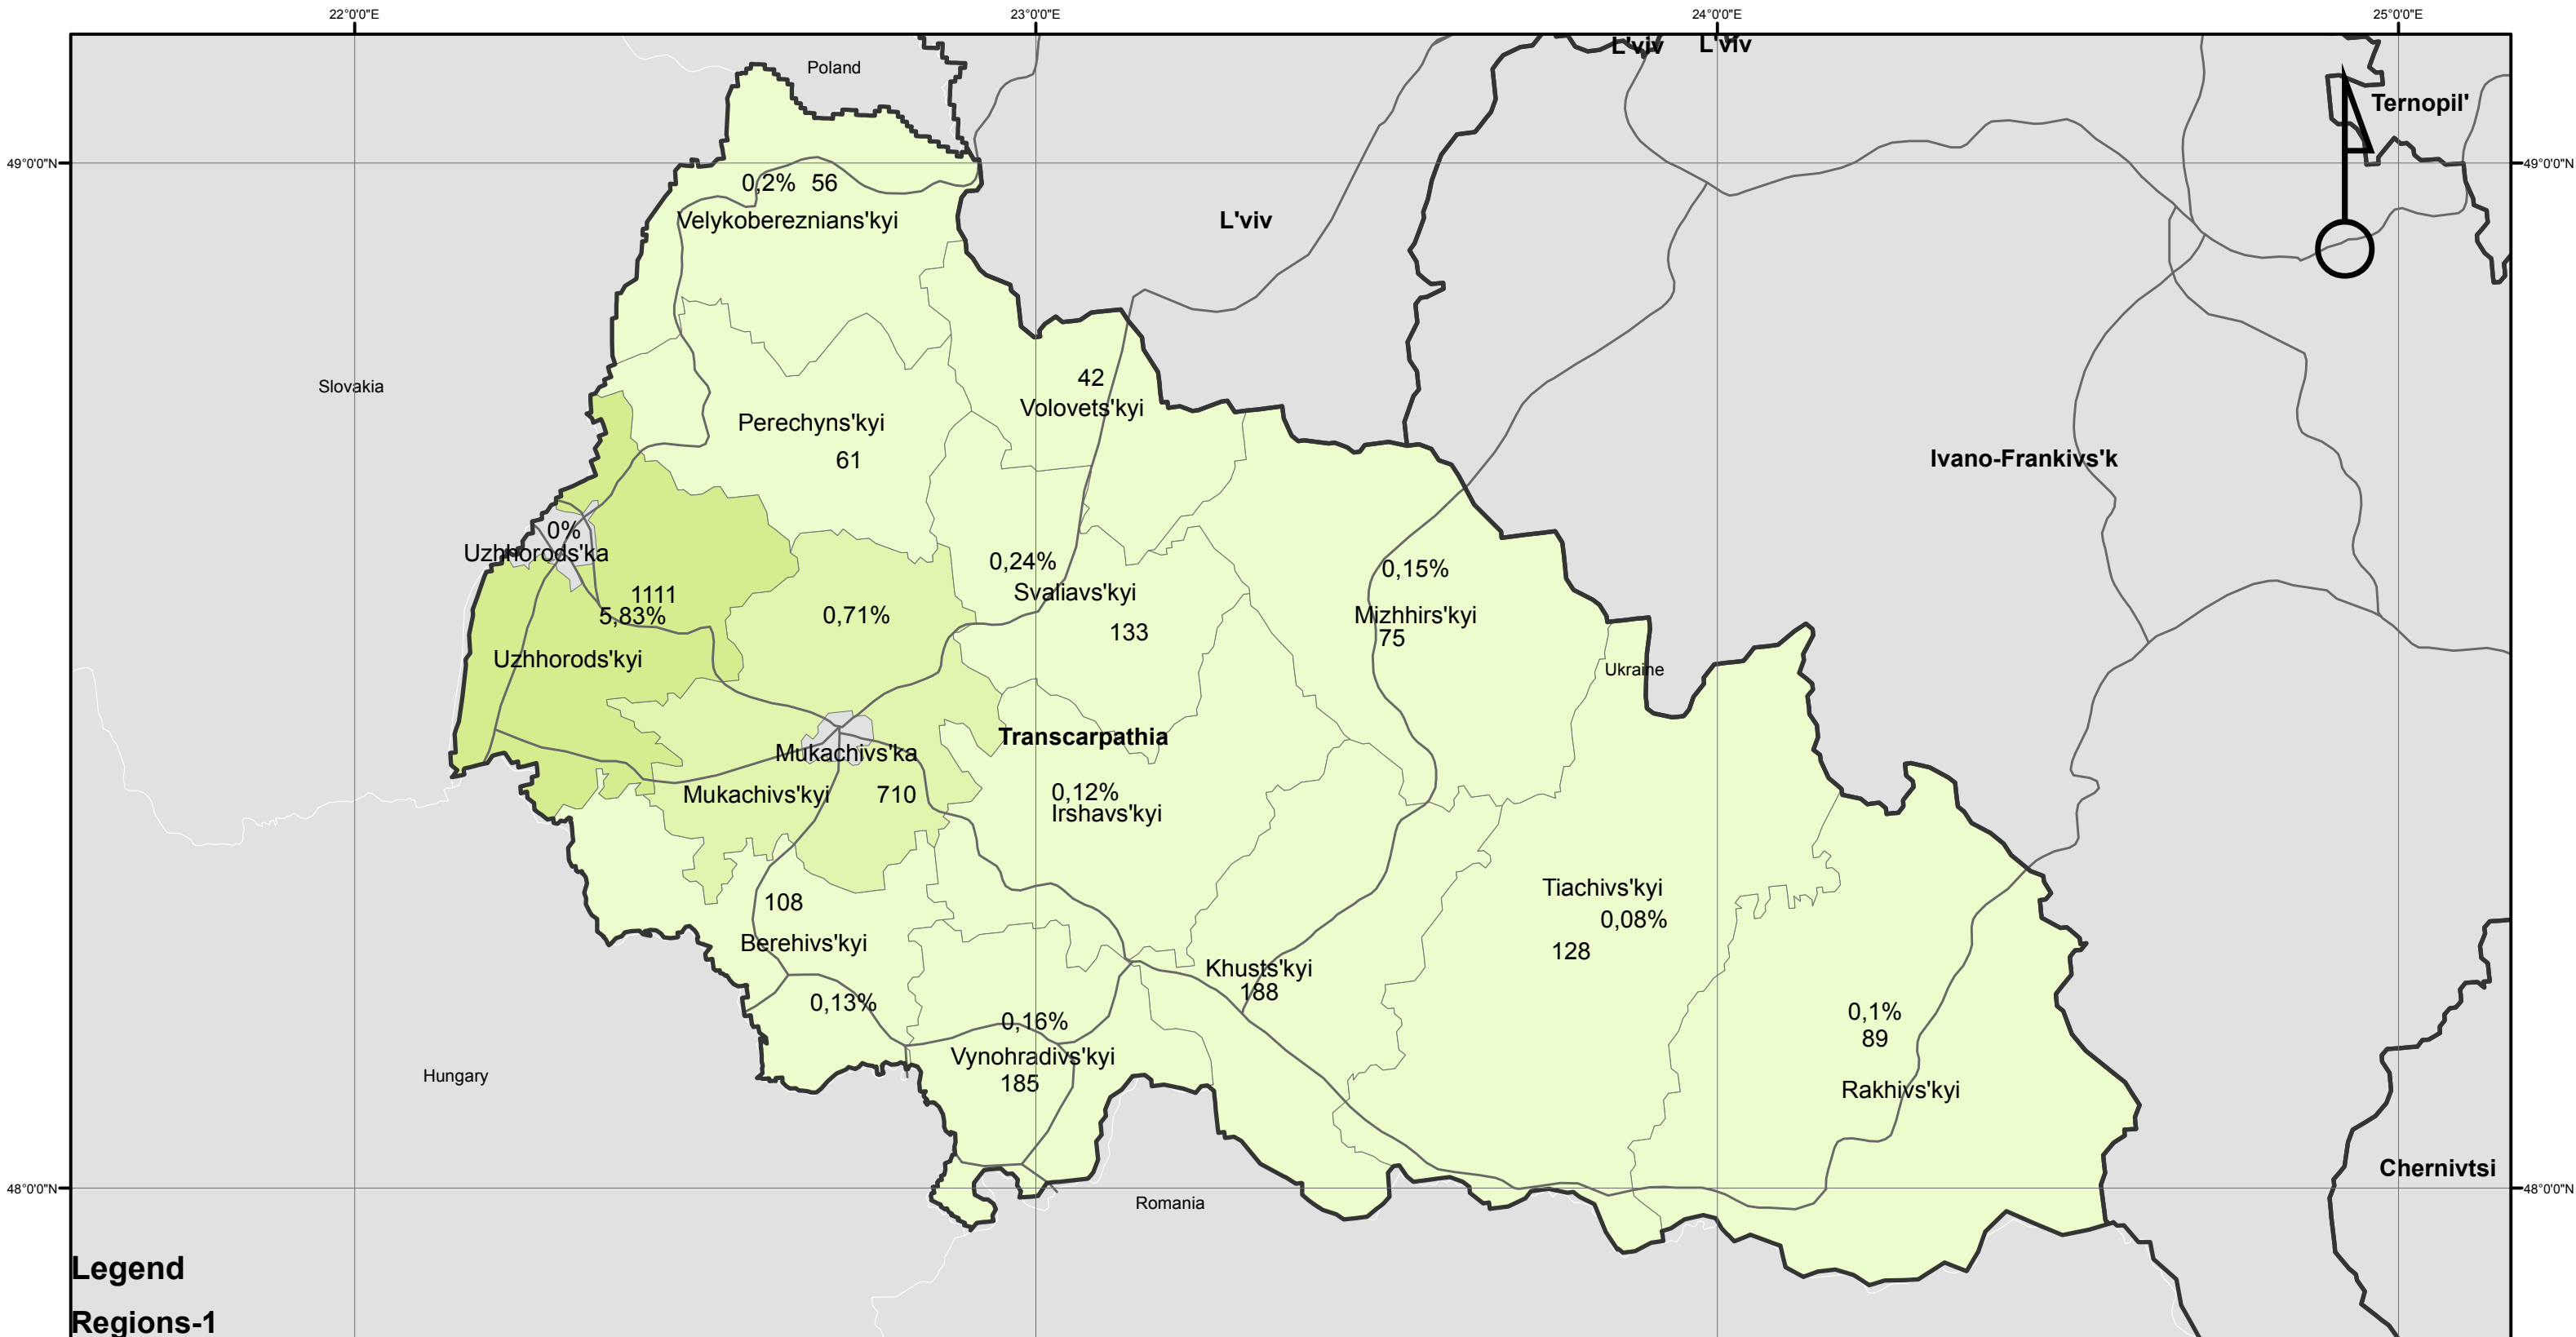

# Zakarpattia region shelter operation map as of 15 of December 2014.

## Legend

### Regions-1

#### NumberOfIDPs / none

- 0 - 500
- 500 - 1000
- 1000 - 2500
- 2500 - 5000
- 5000 - 10000
- 10000 - 20000
- 20000 - 82843

Disclaimer: The depiction and use of boundaries, geographic names and related data shown on maps and included in lists, tables, documents, and databases on this web site are not warranted to be error free nor do they necessarily imply official endorsement or acceptance by UNHCR or the United Nations.