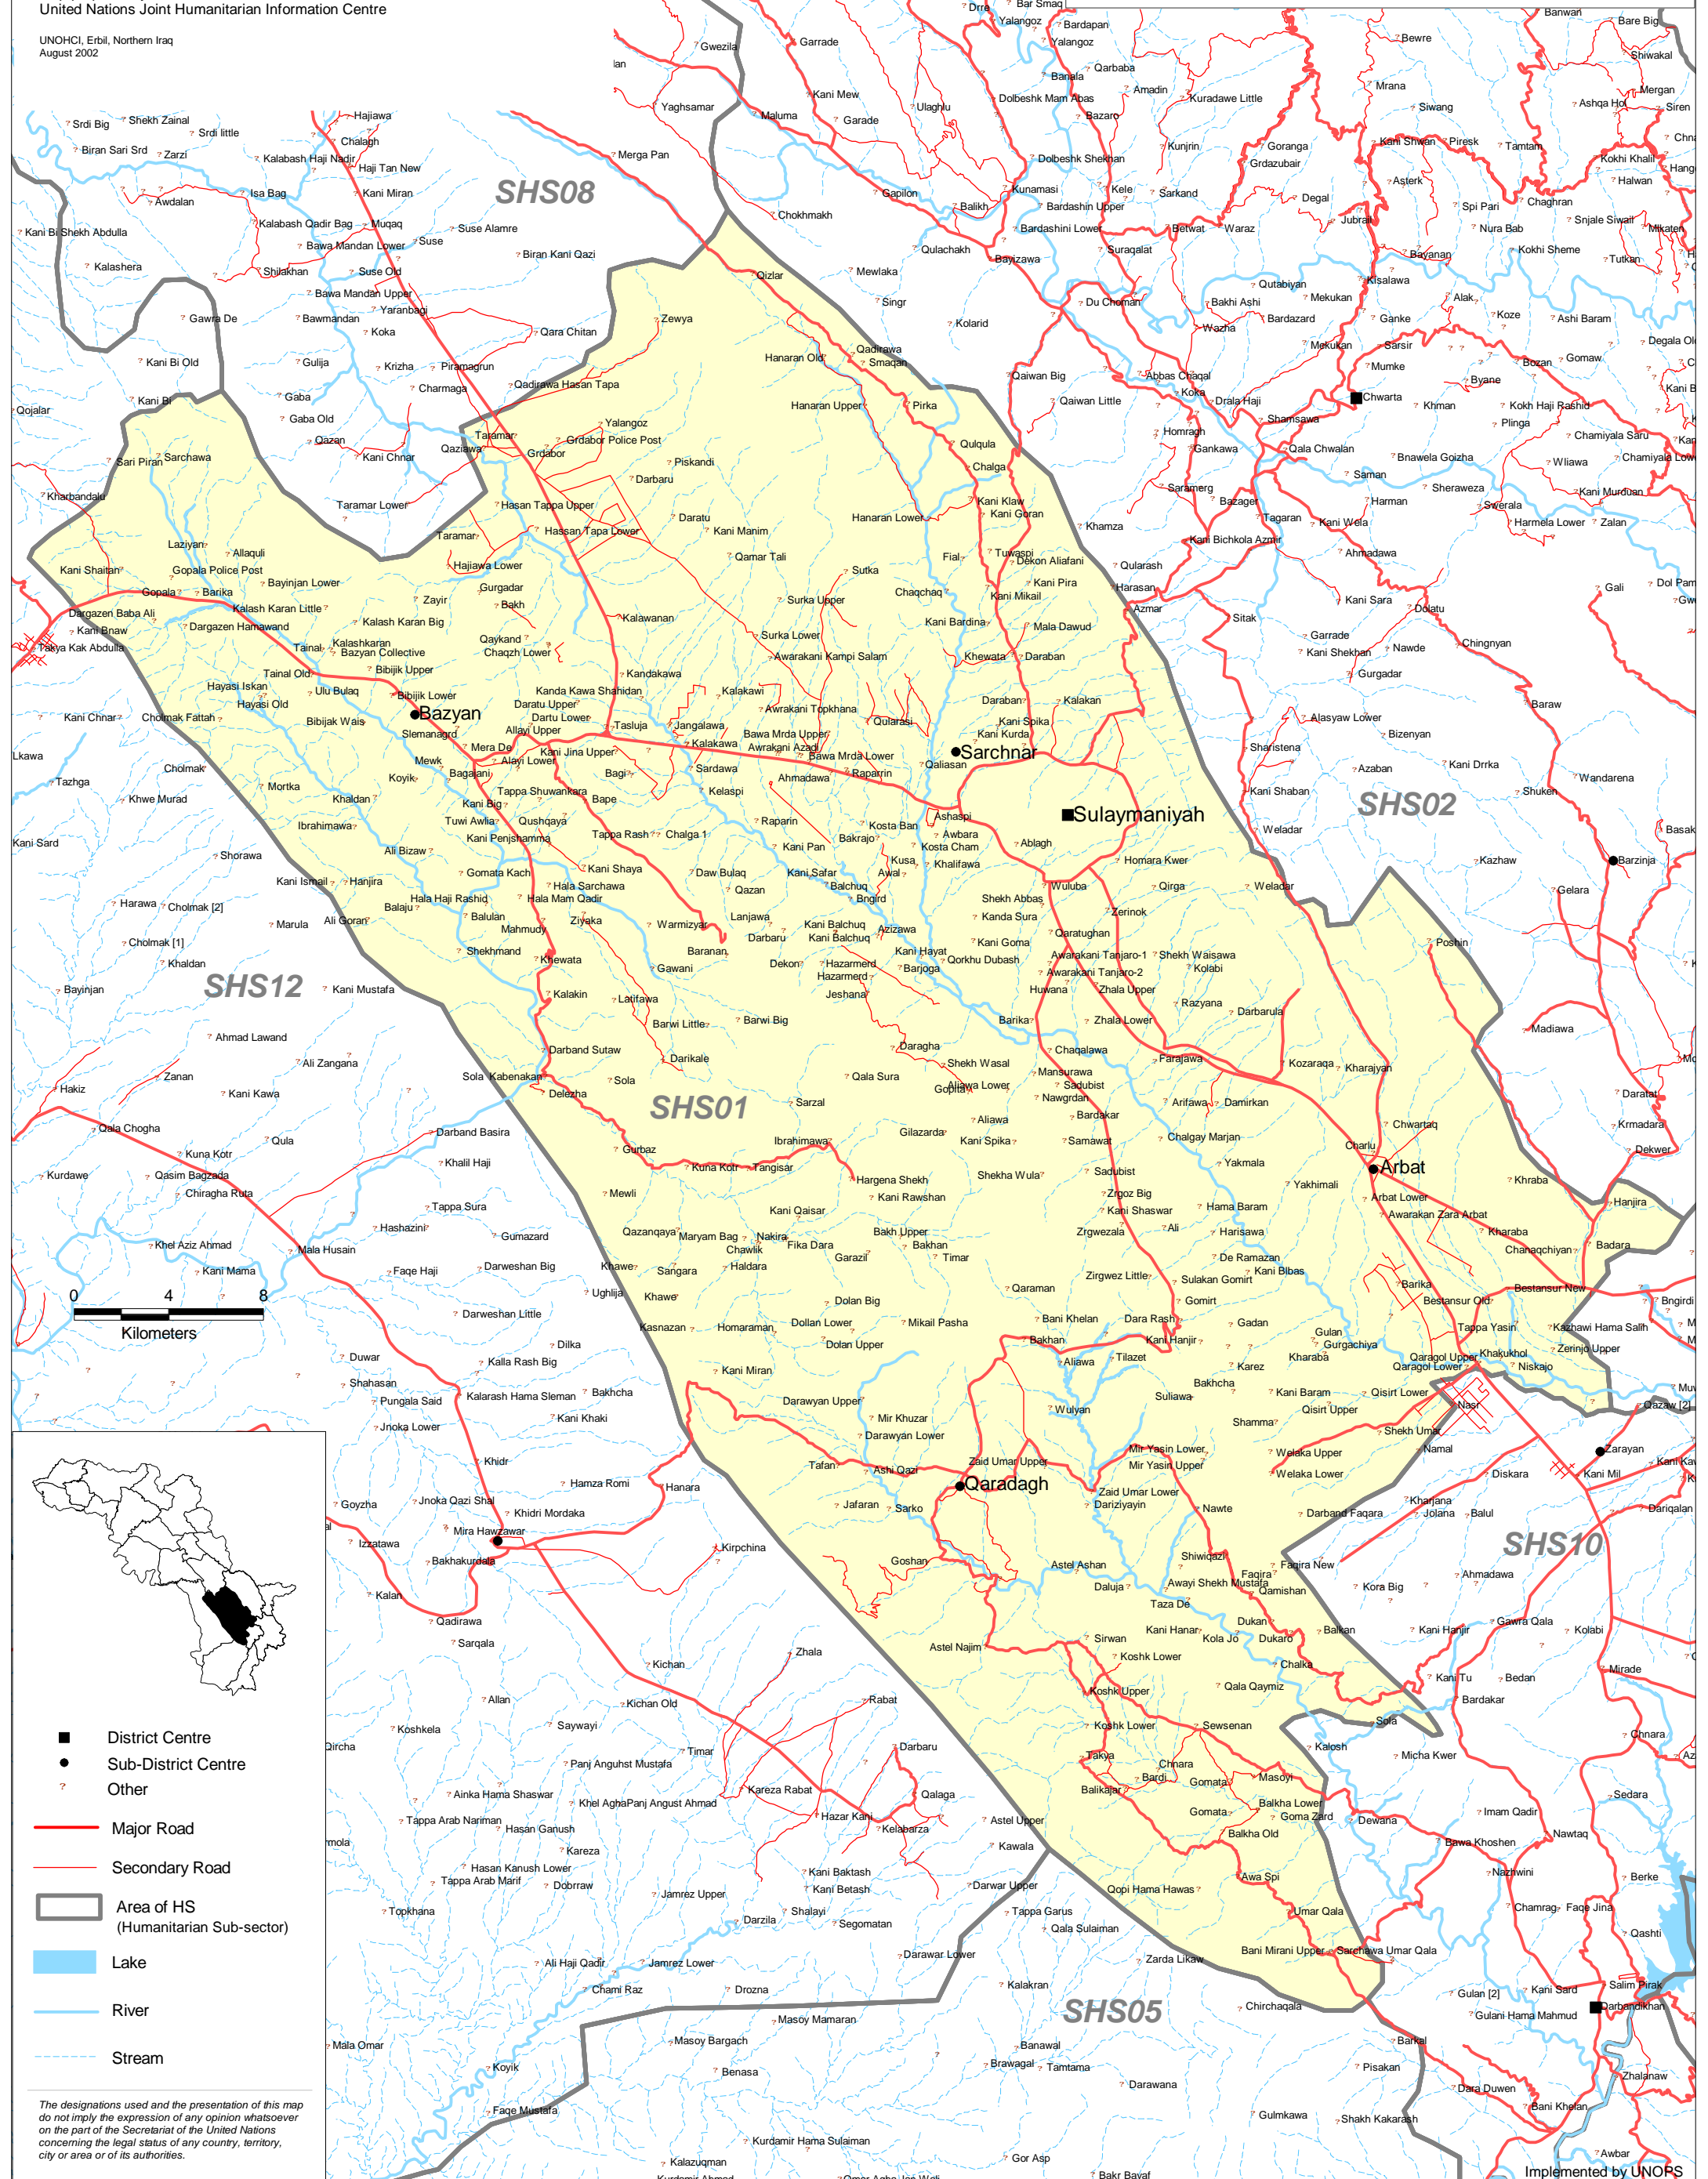

NORTHERN IRAQ SULAYMANIYAH AREA SHS01

Map prepared by JHIC
United Nations Joint Humanitarian Information Centre

UNHCR, Erbil, Northern Iraq
August 2002

- District Centre
- Sub-District Centre
- Other
- Major Road
- Secondary Road
- Area of HS (Humanitarian Sub-sector)
- Lake
- River
- Stream