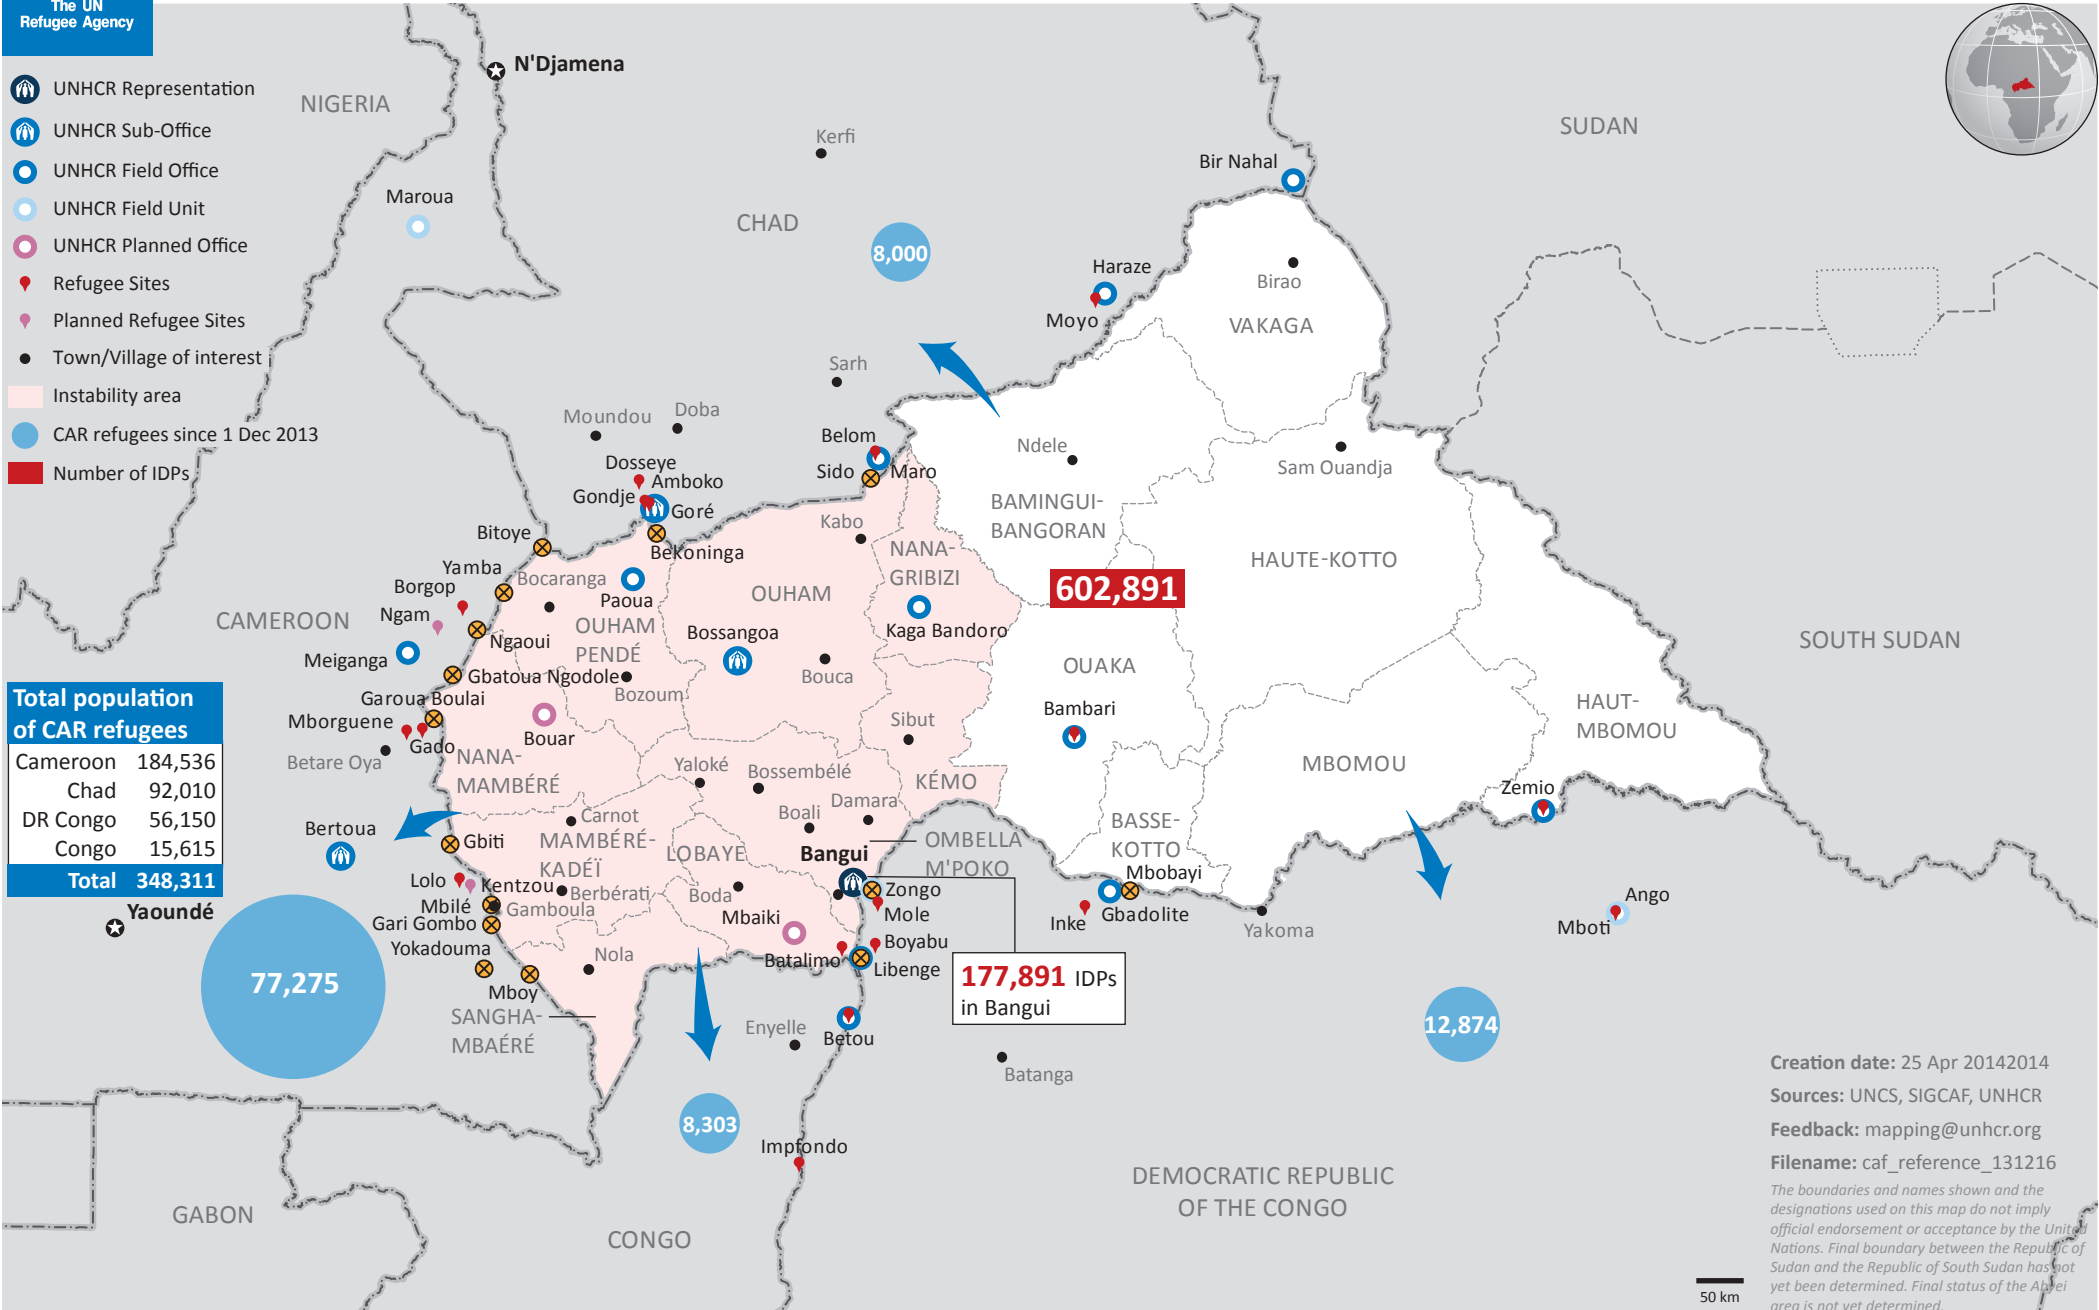

# Central African Republic Emergency Situation

as of 24 April 2014

- UNHCR Representation
- UNHCR Sub-Office
- UNHCR Field Office
- UNHCR Field Unit
- UNHCR Planned Office
- Refugee Sites
- Planned Refugee Sites
- Town/Village of interest
- Instability area
- CAR refugees since 1 Dec 2013
- Number of IDPs

Total population of CAR refugees	
Cameroon	184,536
Chad	92,010
DR Congo	56,150
Congo	15,615
<b>Total</b>	<b>348,311</b>

Creation date: 25 Apr 20142014

Sources: UNCS, SIGCAF, UNHCR

Feedback: [mapping@unhcr.org](mailto:mapping@unhcr.org)

Filename: caf\_reference\_131216

The boundaries and names shown and the designations used on this map do not imply official endorsement or acceptance by the United Nations. Final boundary between the Republic of Sudan and the Republic of South Sudan has not yet been determined. Final status of the Abyei area is not yet determined.

50 km