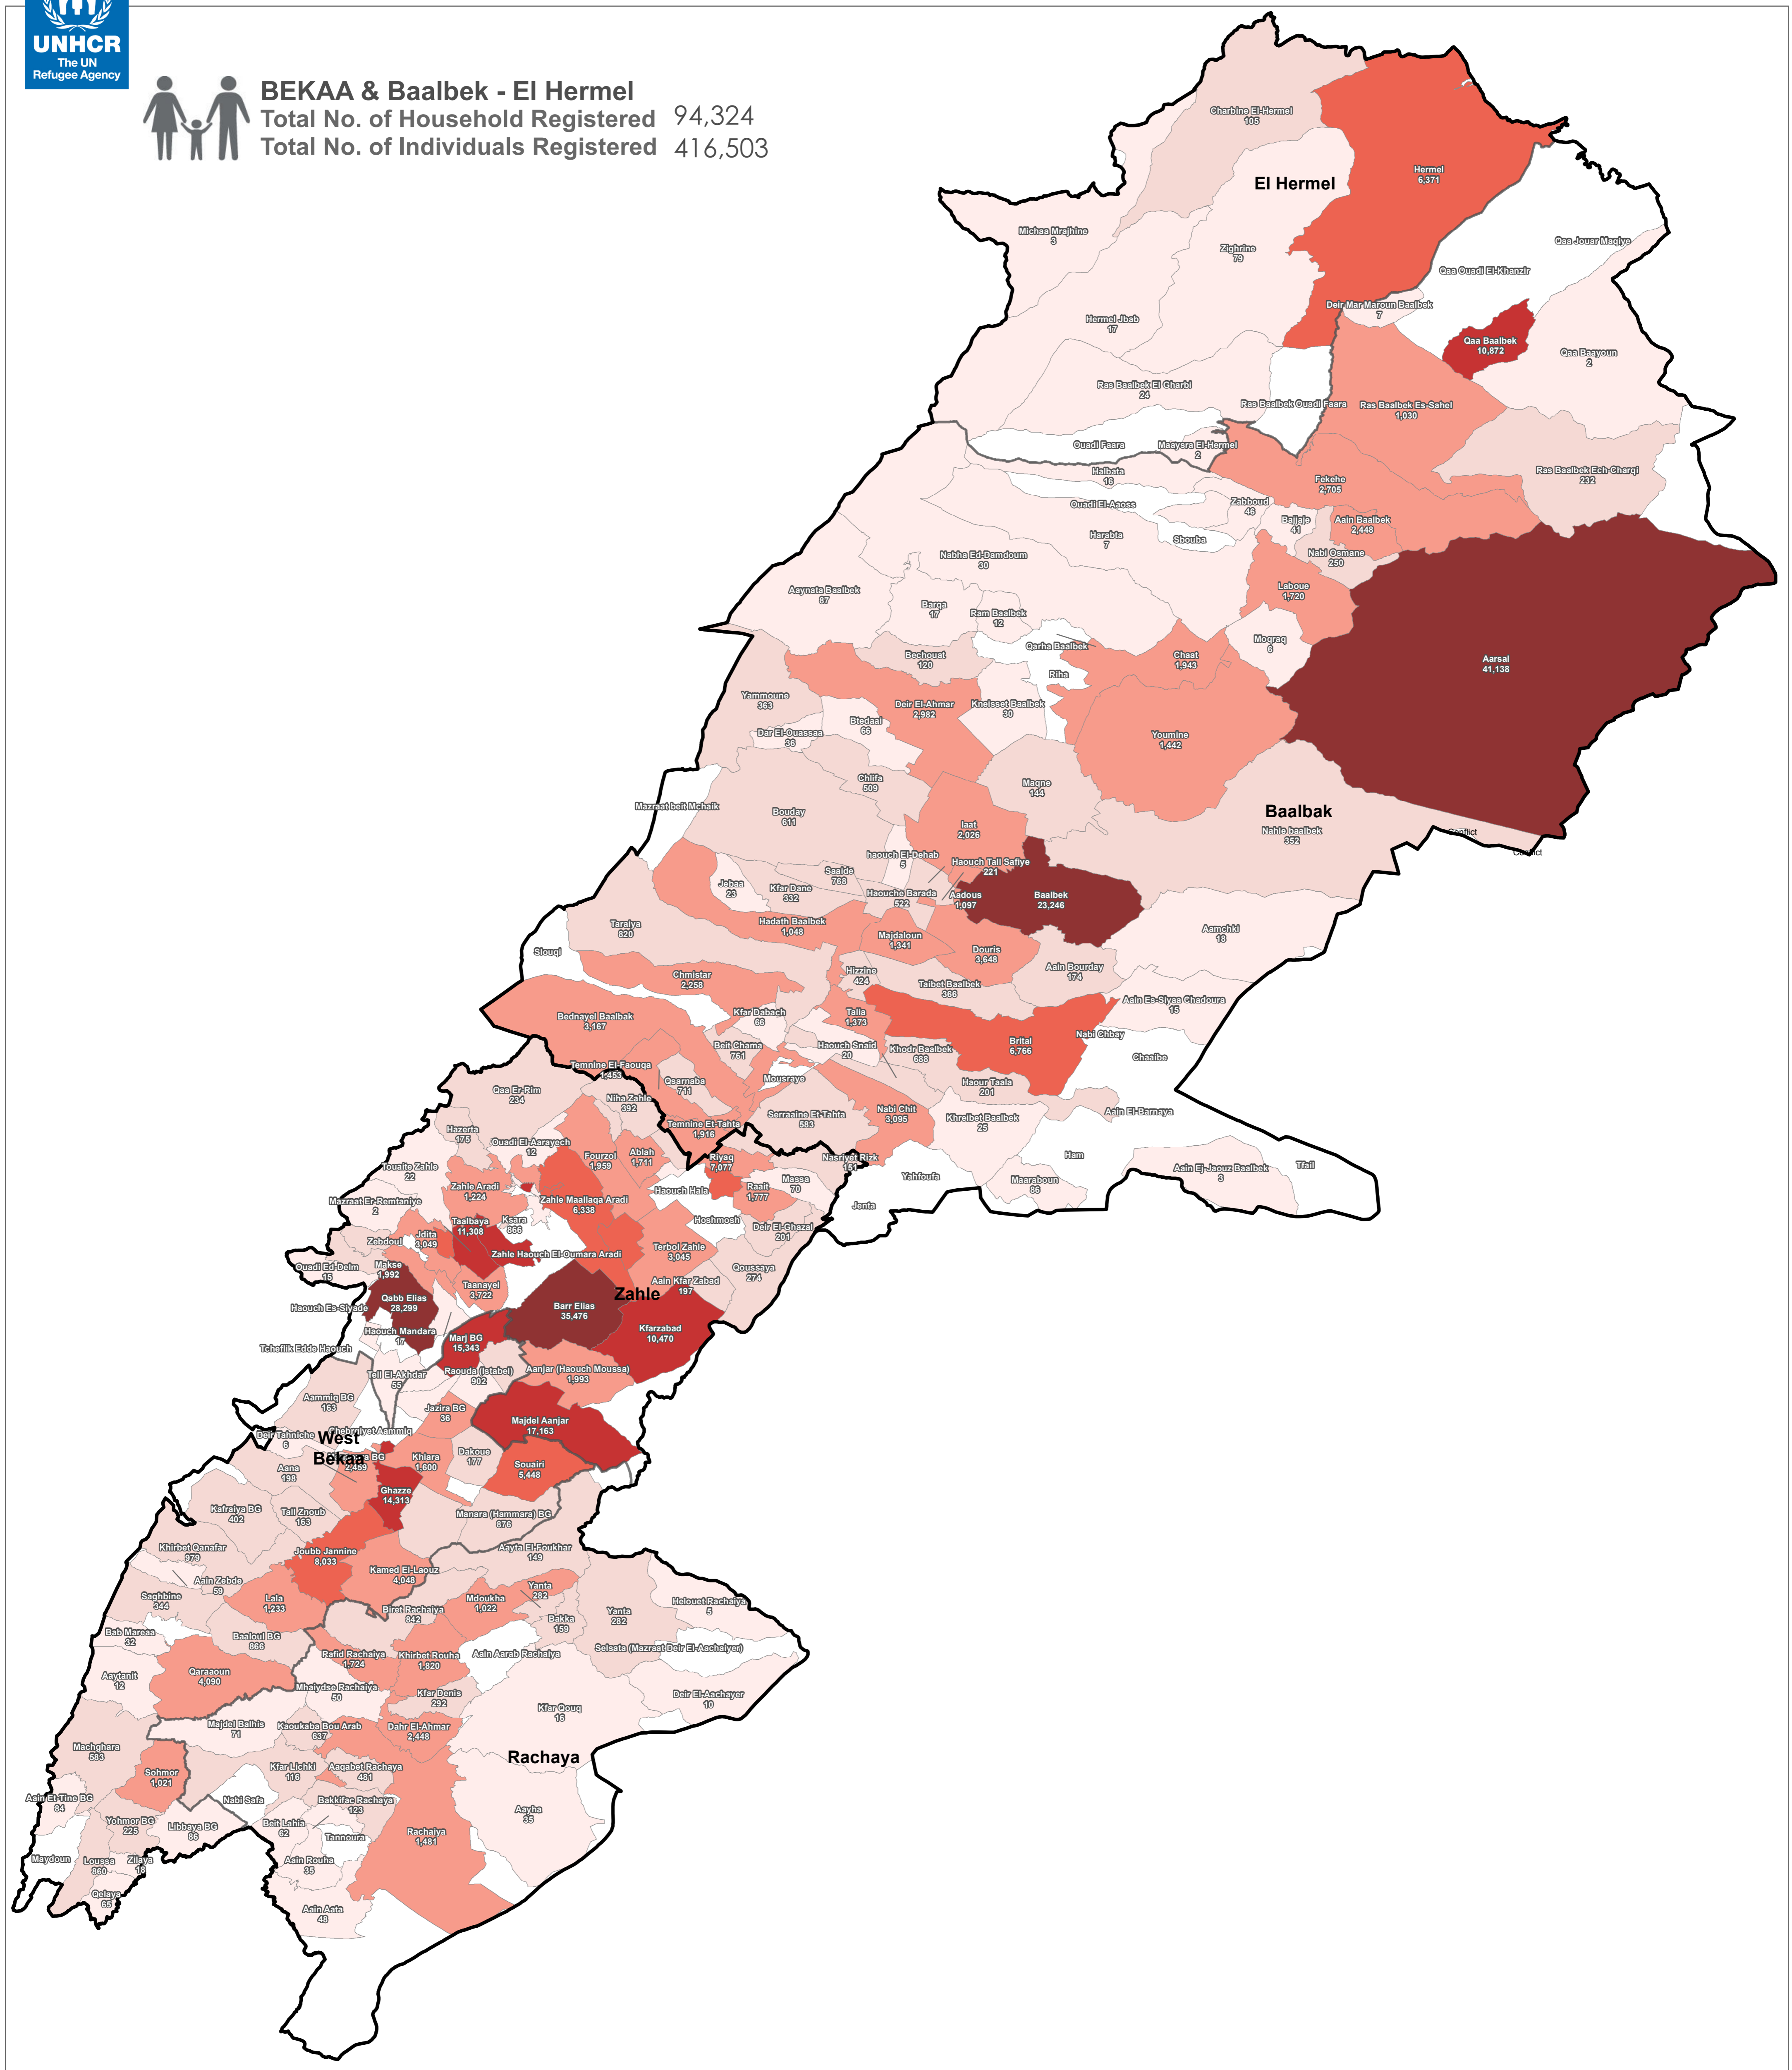

SYRIA REFUGEE RESPONSE

LEBANON, Bekaa & Baalbek-El Hermel Governorate

Distribution of the Registered Syrian Refugees at the Cadastral Level

As of 31 March 2015

UNHCR
The UN
Refugee Agency

BEKAA & Baalbek - El Hermel
Total No. of Household Registered 94,324
Total No. of Individuals Registered 416,503

Notes
This map has been produced by UNHCR based on material provided by the Government of Lebanon for UNHCR operational purposes. It does not constitute an official United Nations map. The designations employed and the presentation of material on this map do not imply the expression of any opinion whatsoever on the part of the Secretariat of the United Nations concerning the legal status of any country, territory, city or area or of its authorities, or concerning the delimitation of its frontiers or boundaries.

Data Sources:
- Lebanese Border, Caza and Cadastral Boundaries: NPMLT 2005.
- Geographic Projection WGS 1984

Registered Refugees Figures by UNHCR as of 31 March 2015.
For more information contact Rana G. Ksaifi at ksaifi@unhcr.org

- 0
- 1 - 100
- 100 - 1,000
- 1,000 - 5,000
- 5,000 - 10,000
- 10,000 - 20,000
- 20,000 - 43,000
- Governorate
- Caza

Location Diagram