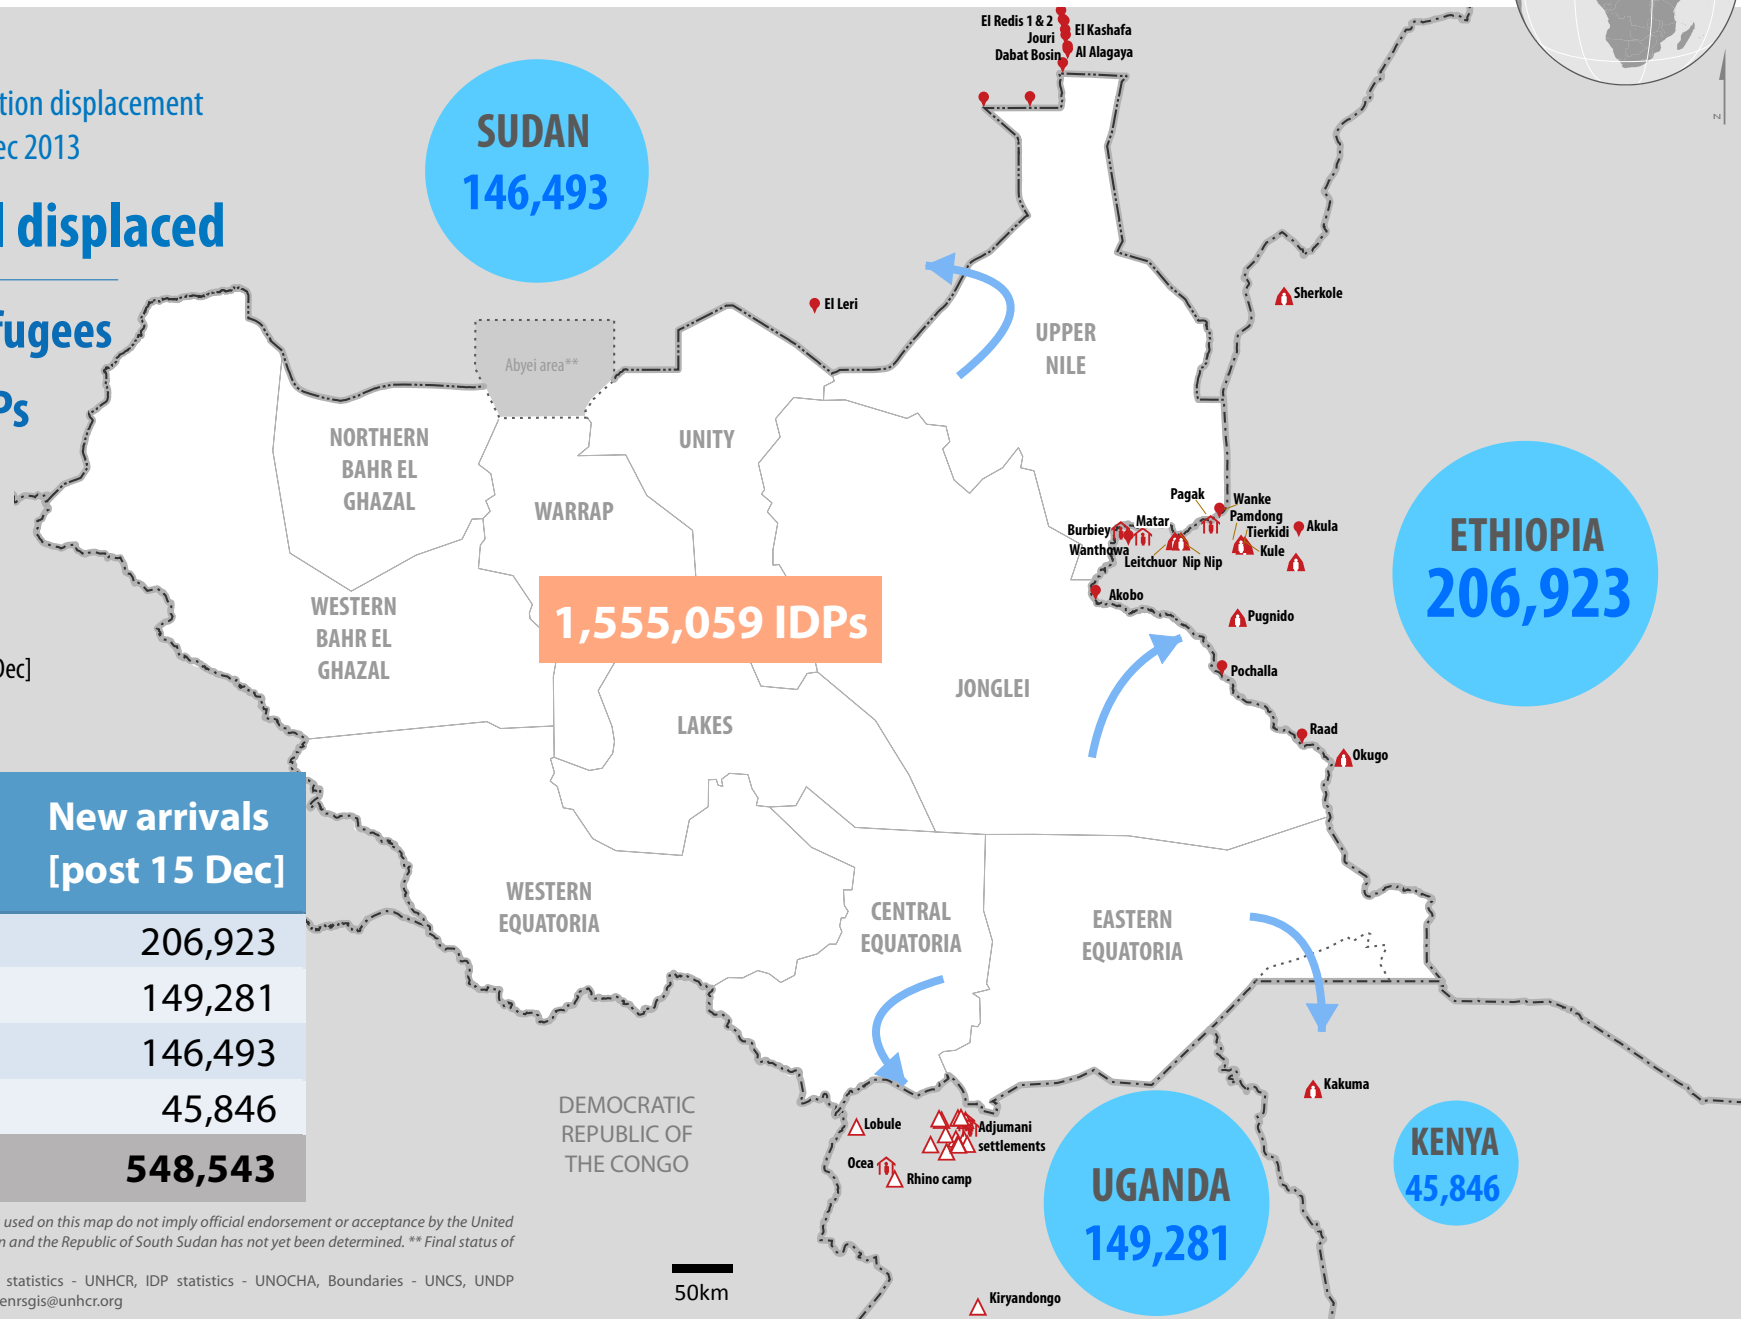

South Sudan Emergency: Regional overview of refugees from South Sudan

New arrivals since 15 Dec 2013 | as of 14 May 2015

total population displacement
| since 15 Dec 2013

2.1 M total displaced

548,543 refugees

1,555,059 IDPs

- Refugee camp
- Refugee settlement
- Refugee transit centre
- Refugee location
- Post-crisis arrivals [Post-15 Dec]
- International boundary
- Undetermined boundary*

SUDAN
146,493

ETHIOPIA
206,923

1,555,059 IDPs

UGANDA
149,281

KENYA
45,846

Host Country	New arrivals [post 15 Dec]
Ethiopia	206,923
Uganda	149,281
Sudan	146,493
Kenya	45,846
Total	548,543

The boundaries and names shown and the designations used on this map do not imply official endorsement or acceptance by the United Nations. * Final boundary between the Republic of Sudan and the Republic of South Sudan has not yet been determined. ** Final status of the Abyei area is not yet determined.