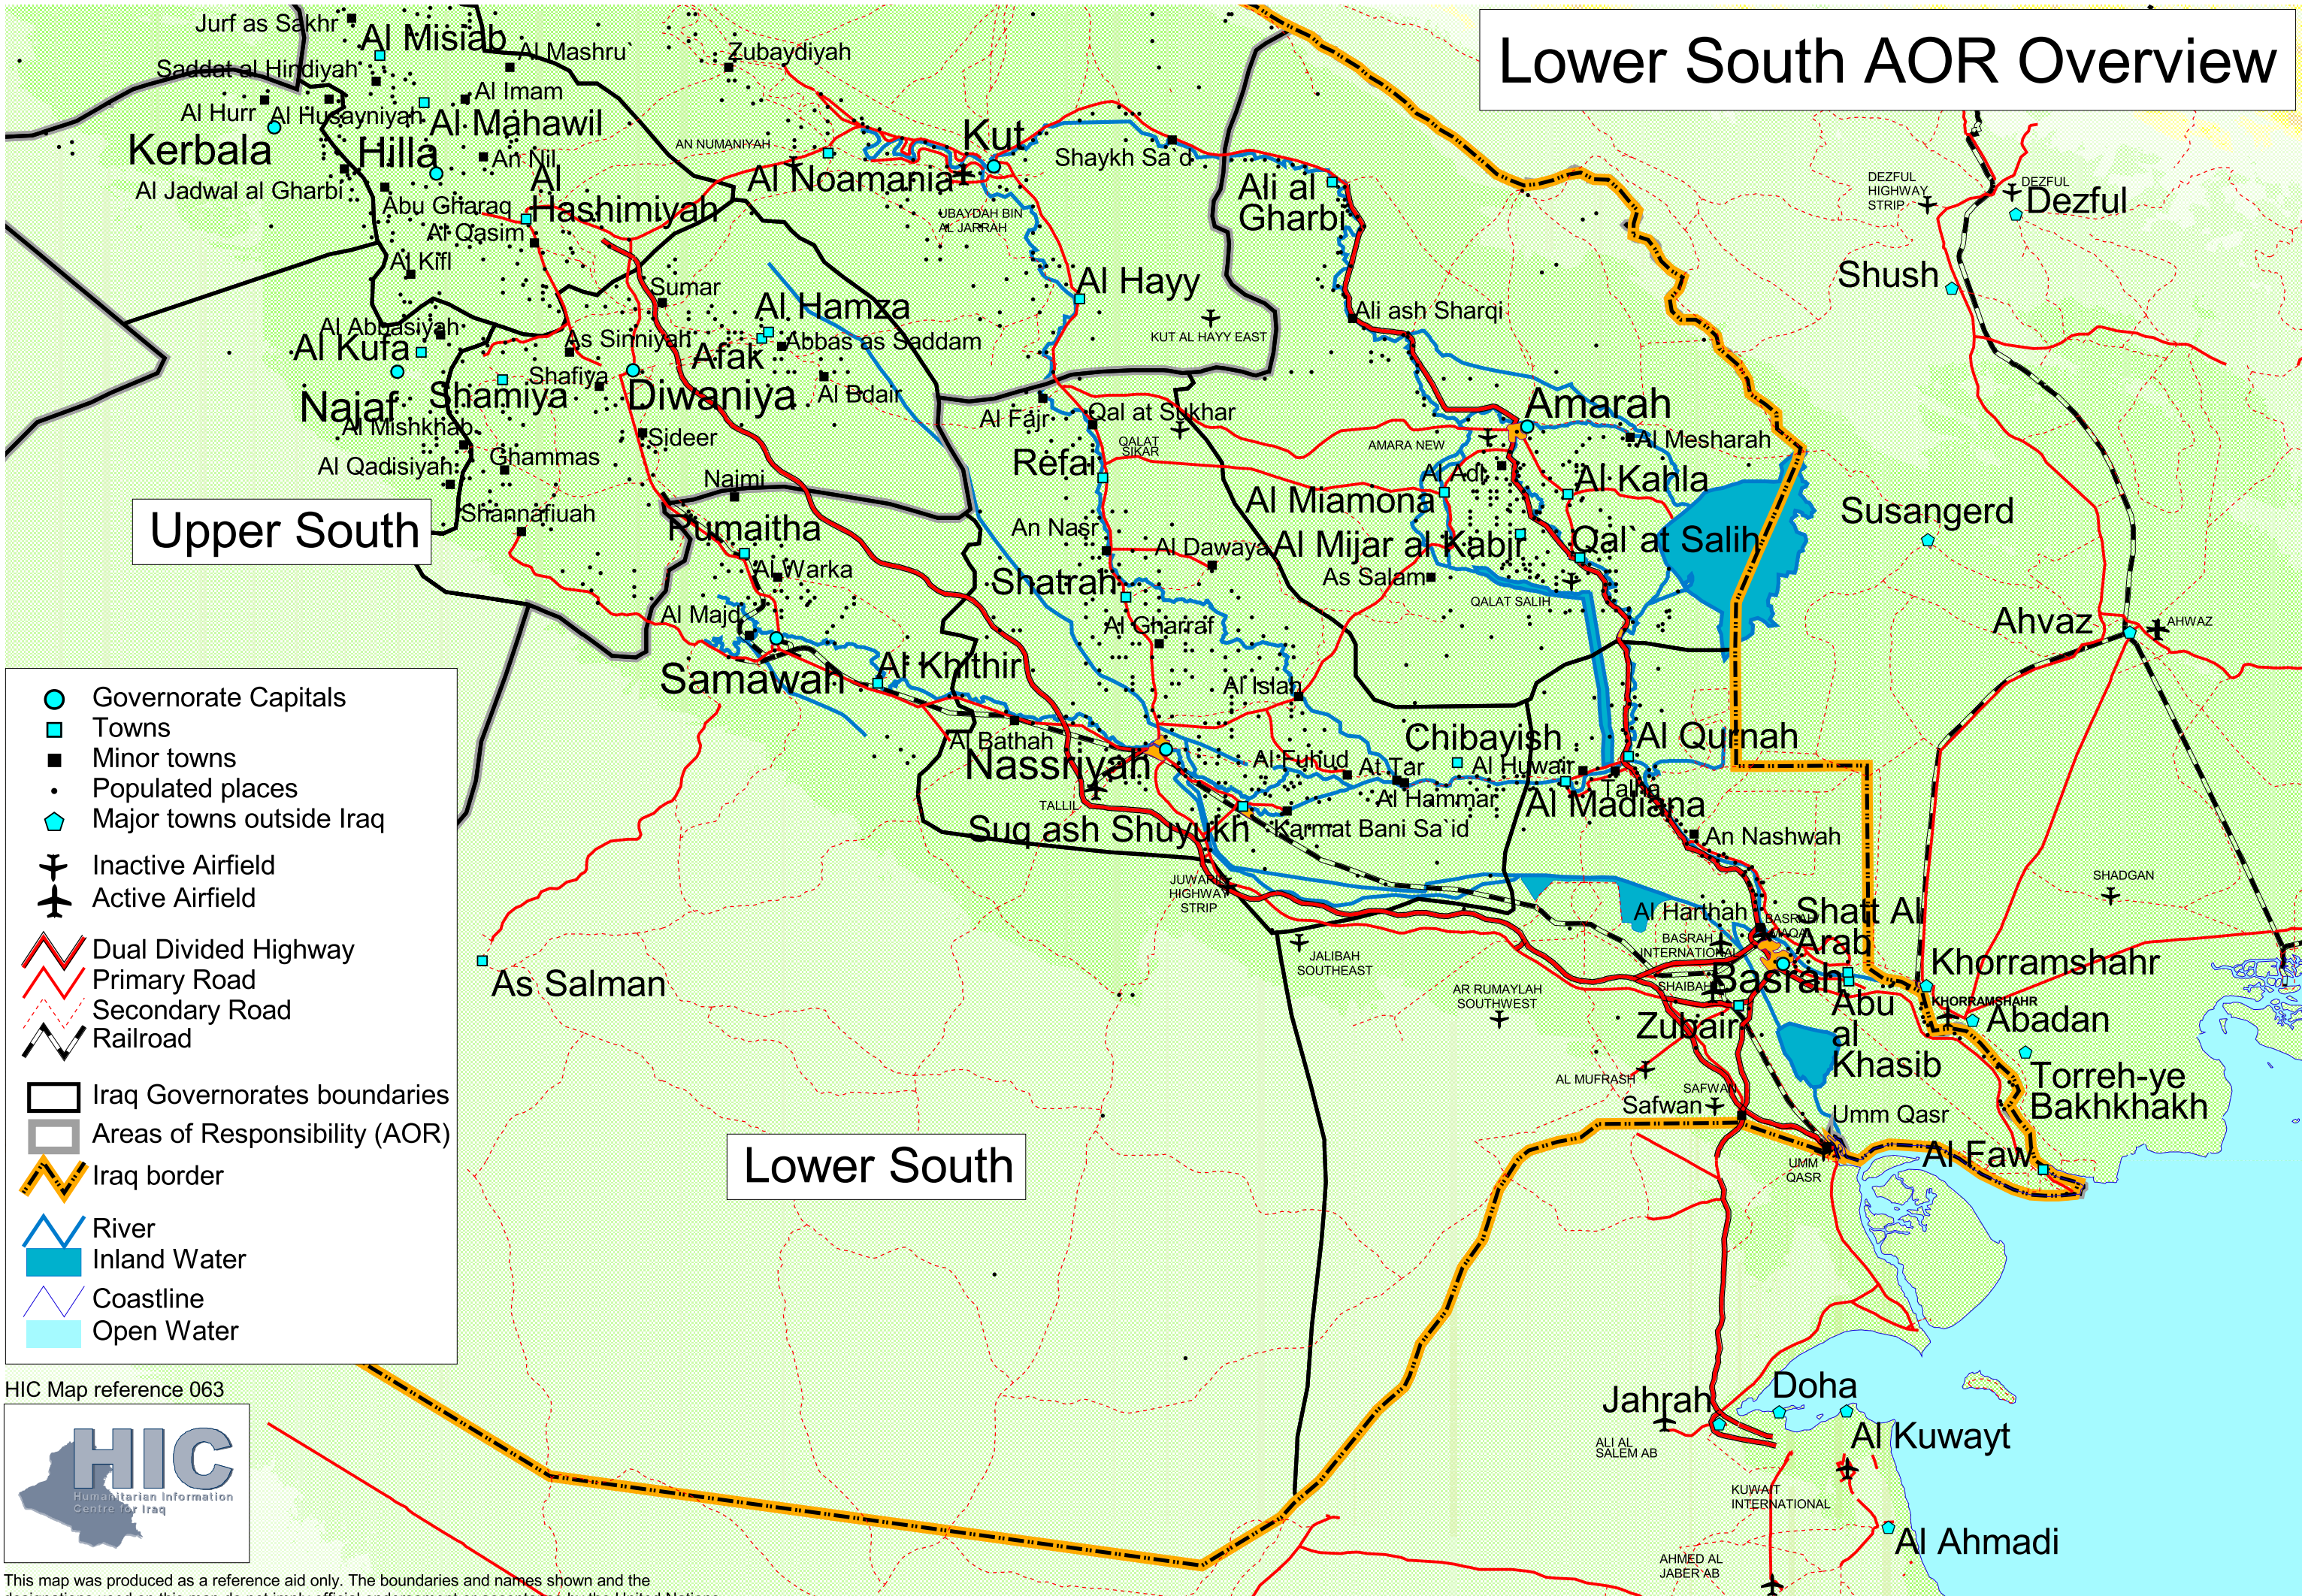

# Lower South AOR Overview

Upper South

Lower South

- Governorate Capitals
- Towns
- Minor towns
- Populated places
- ◆ Major towns outside Iraq
- ✈ Inactive Airfield
- ✈ Active Airfield
- ▬▬▬ Dual Divided Highway
- ▬▬▬ Primary Road
- ▬▬▬ Secondary Road
- ▬▬▬ Railroad
- Iraq Governorates boundaries
- Areas of Responsibility (AOR)
- Iraq border
- ▬ River
- Inland Water
- ▬ Coastline
- Open Water

HIC Map reference 063

This map was produced as a reference aid only. The boundaries and names shown and the designations used on this map do not imply official endorsement or acceptance by the United Nations