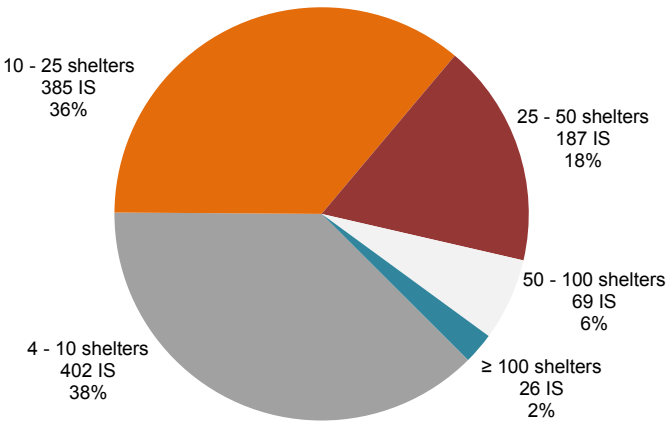

SYRIA REFUGEE RESPONSE

LEBANON Density of Informal Settlement

as of 25 April 2014

Total No. of Refugees living in IS
Total No. of Informal Settlements

144,511
1,069

Distribution by Number of Shelter per IS