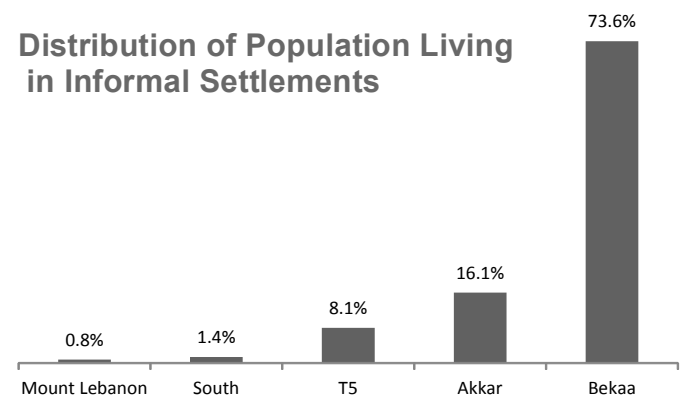

SYRIA REFUGEE RESPONSE

LEBANON Density of Informal Settlement

as of 25 April 2014

Total No. of Refugees living in IS
Total No. of Informal Settlements

144,511
1,069

Distribution by Number of Shelter per IS

Density of active IS

Distribution of Population Living in Informal Settlements

Composition of an average IS

The boundaries, names, and designations used on this map do not imply official endorsement of the United Nations or UNHCR. All data used were the best available at the time of map production. Data Sources: Inter-Agency Mapping Platform of IS as of 25 April 2014, Data Management Medair. Data Collection: Medair, REACH, Solidarité Internationale, PU-AMI GIS and Mapping by UNHCR Lebanon. For further information on map, contact Jad Ghosn at ghosn@unhcr.org or James Léon-Dufour at leondufo@unhcr.org