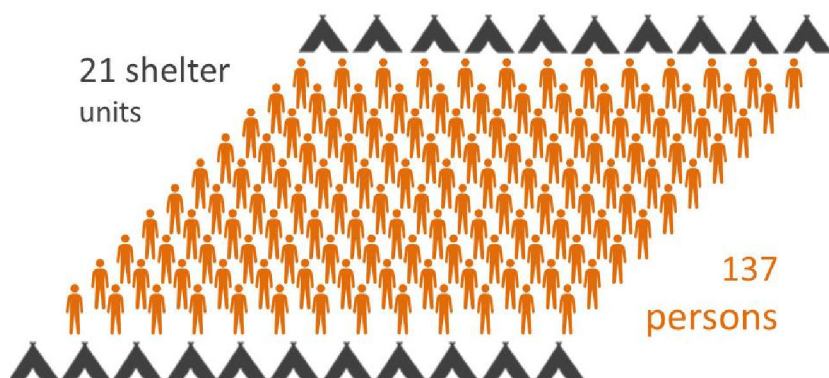

Composition of an average IS

The boundaries, names, and designations used on this map do not imply official endorsement of the United Nations or UNHCR. All data used were the best available at the time of map production. Data Sources: Inter-Agency Mapping Platform of IS as of 25 April 2014, Data Management Medair. Data Collection: Medair, REACH, Solidarité Internationale, PU-AMI GIS and Mapping by UNHCR Lebanon. For further information on map, contact Jad Ghosn at ghosn@unhcr.org or James Léon-Dufour at leondufo@unhcr.org