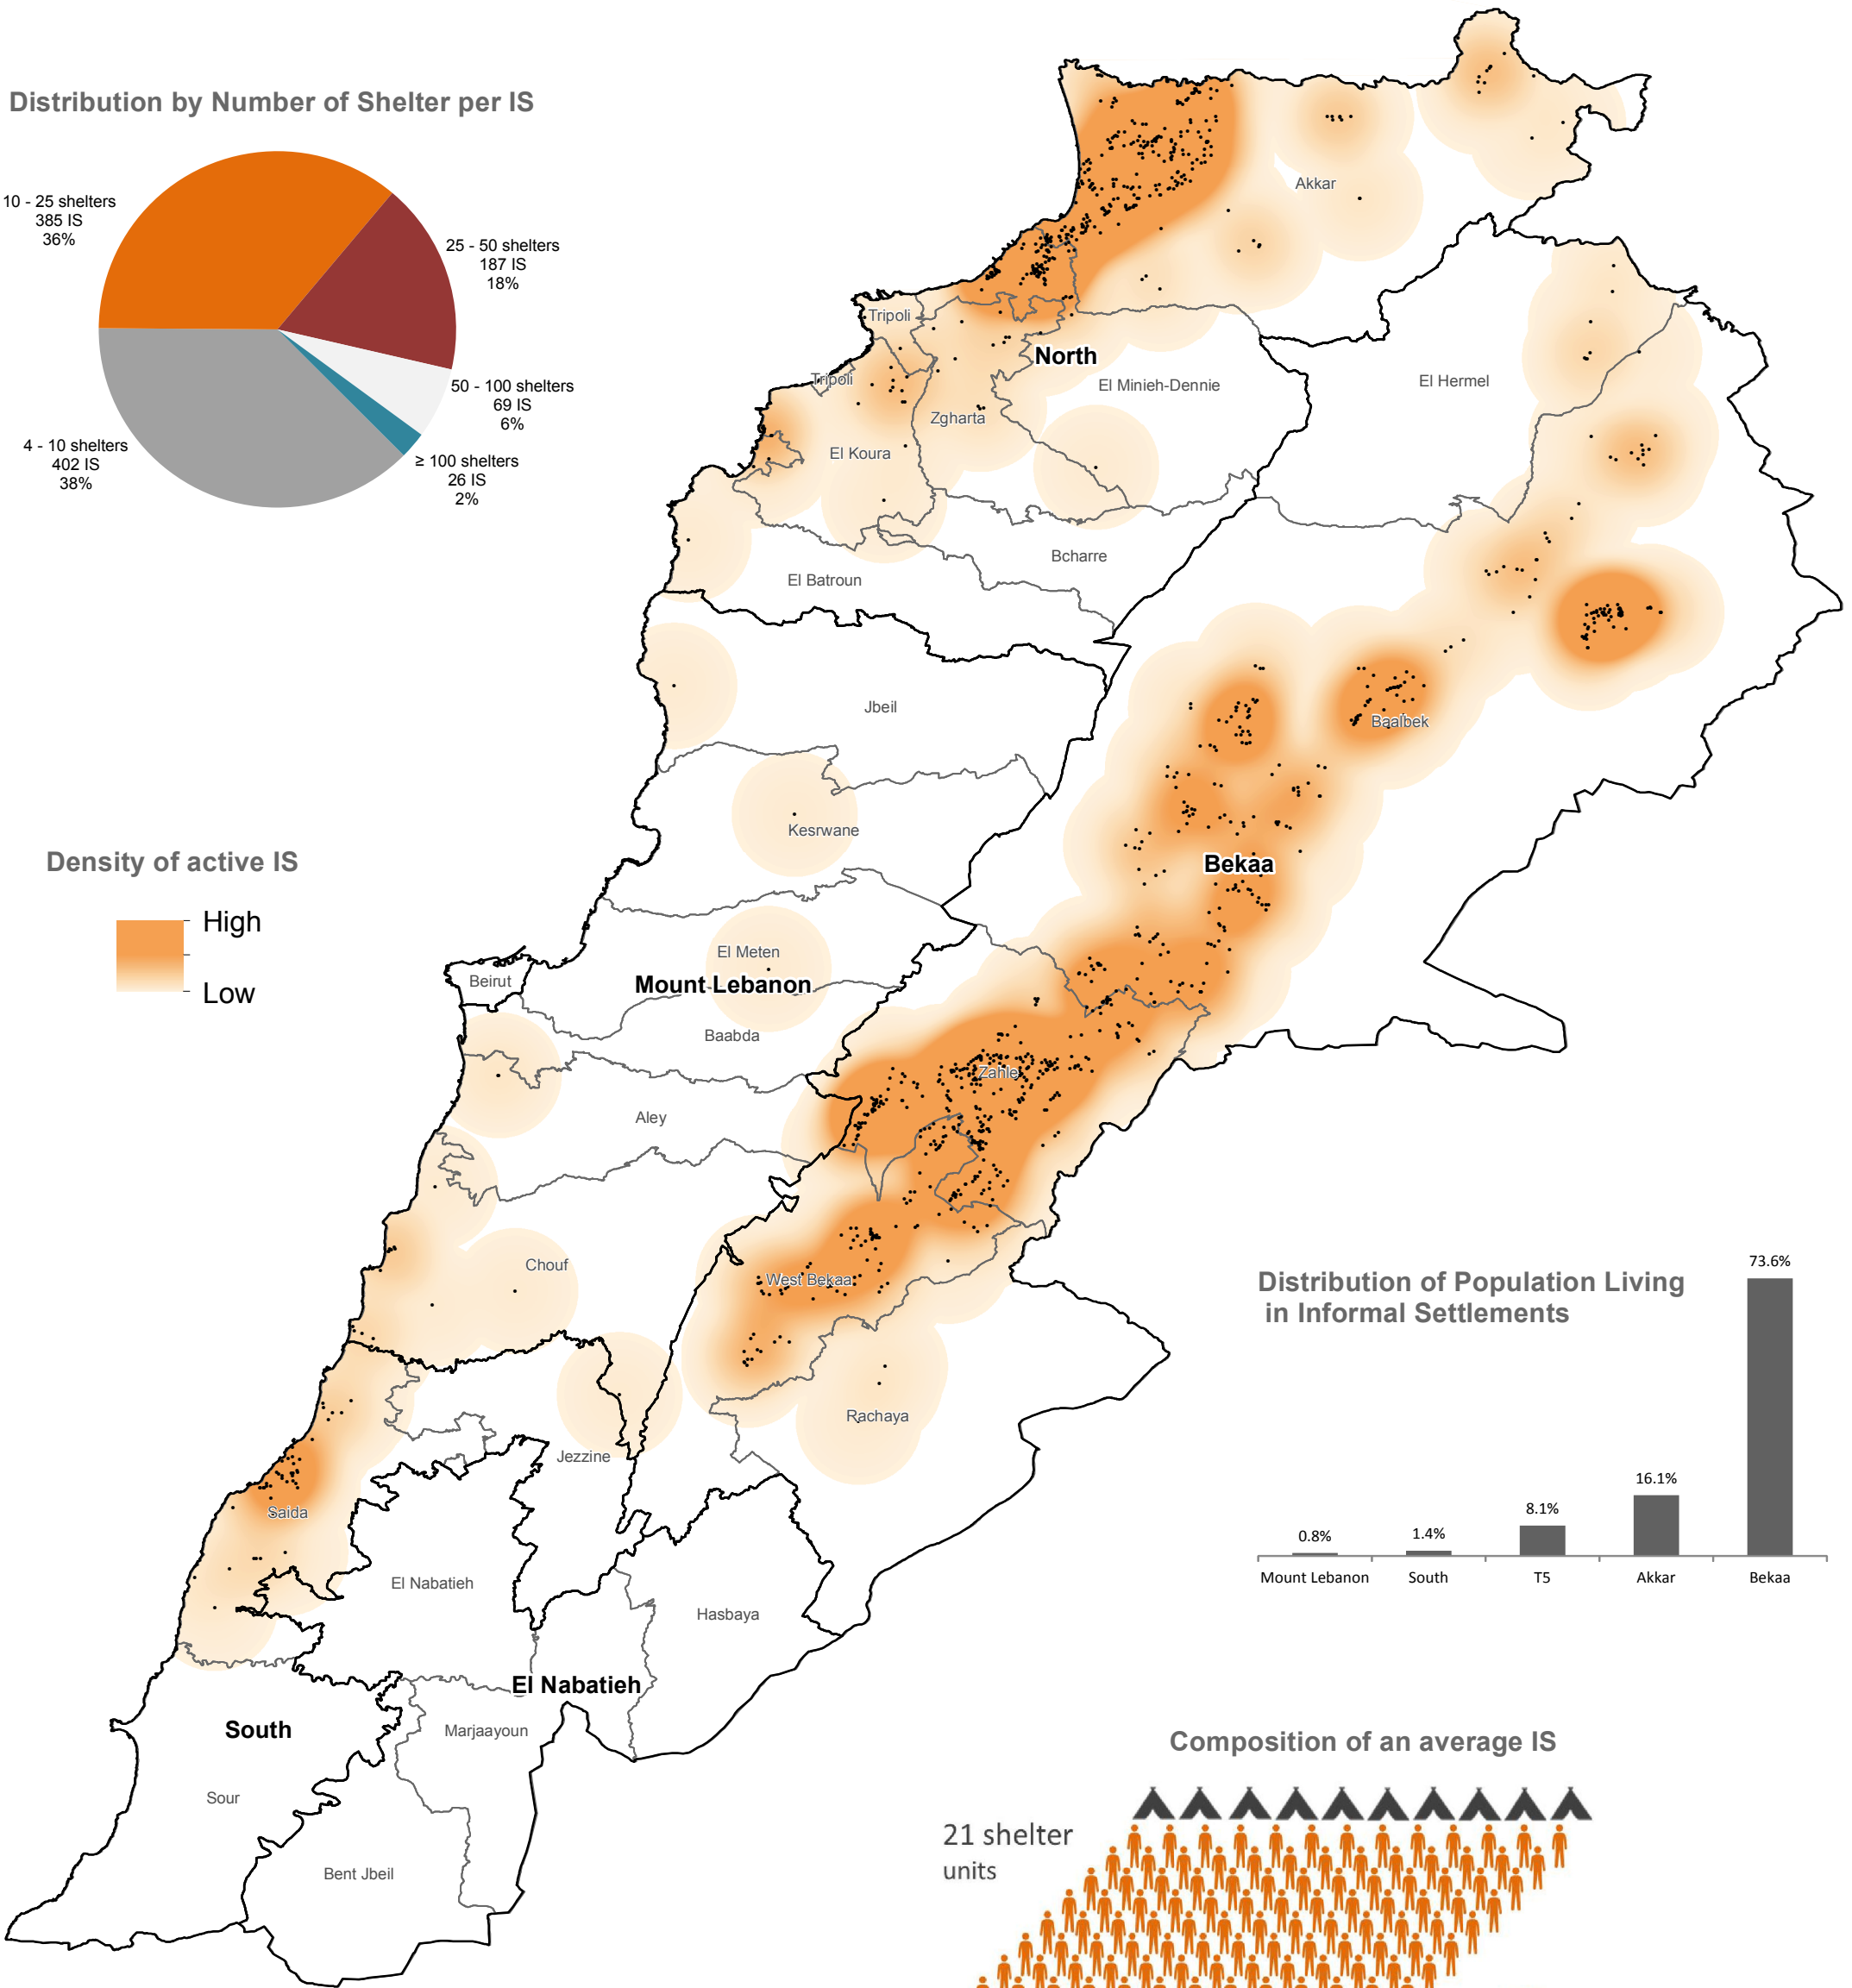

SYRIA REFUGEE RESPONSE

LEBANON Density of Informal Settlement

as of 25 April 2014

Total No. of Refugees living in IS
Total No. of Informal Settlements

144,511
1,069

Distribution by Number of Shelter per IS

Density of active IS

Distribution of Population Living in Informal Settlements

Composition of an average IS

The boundaries, names, and designations used on this map do not imply official endorsement of the United Nations or UNHCR. All data used were the best available at the time of map production. Data Sources: Inter-Agency Mapping Platform of IS as of 25 April 2014, Data Management Medair. Data Collection: Medair, REACH, Solidarité Internationale, PU-AMI GIS and Mapping by UNHCR Lebanon. For further information on map, contact Jad Ghosn at ghosn@unhcr.org or James Léon-Dufour at leondufo@unhcr.org