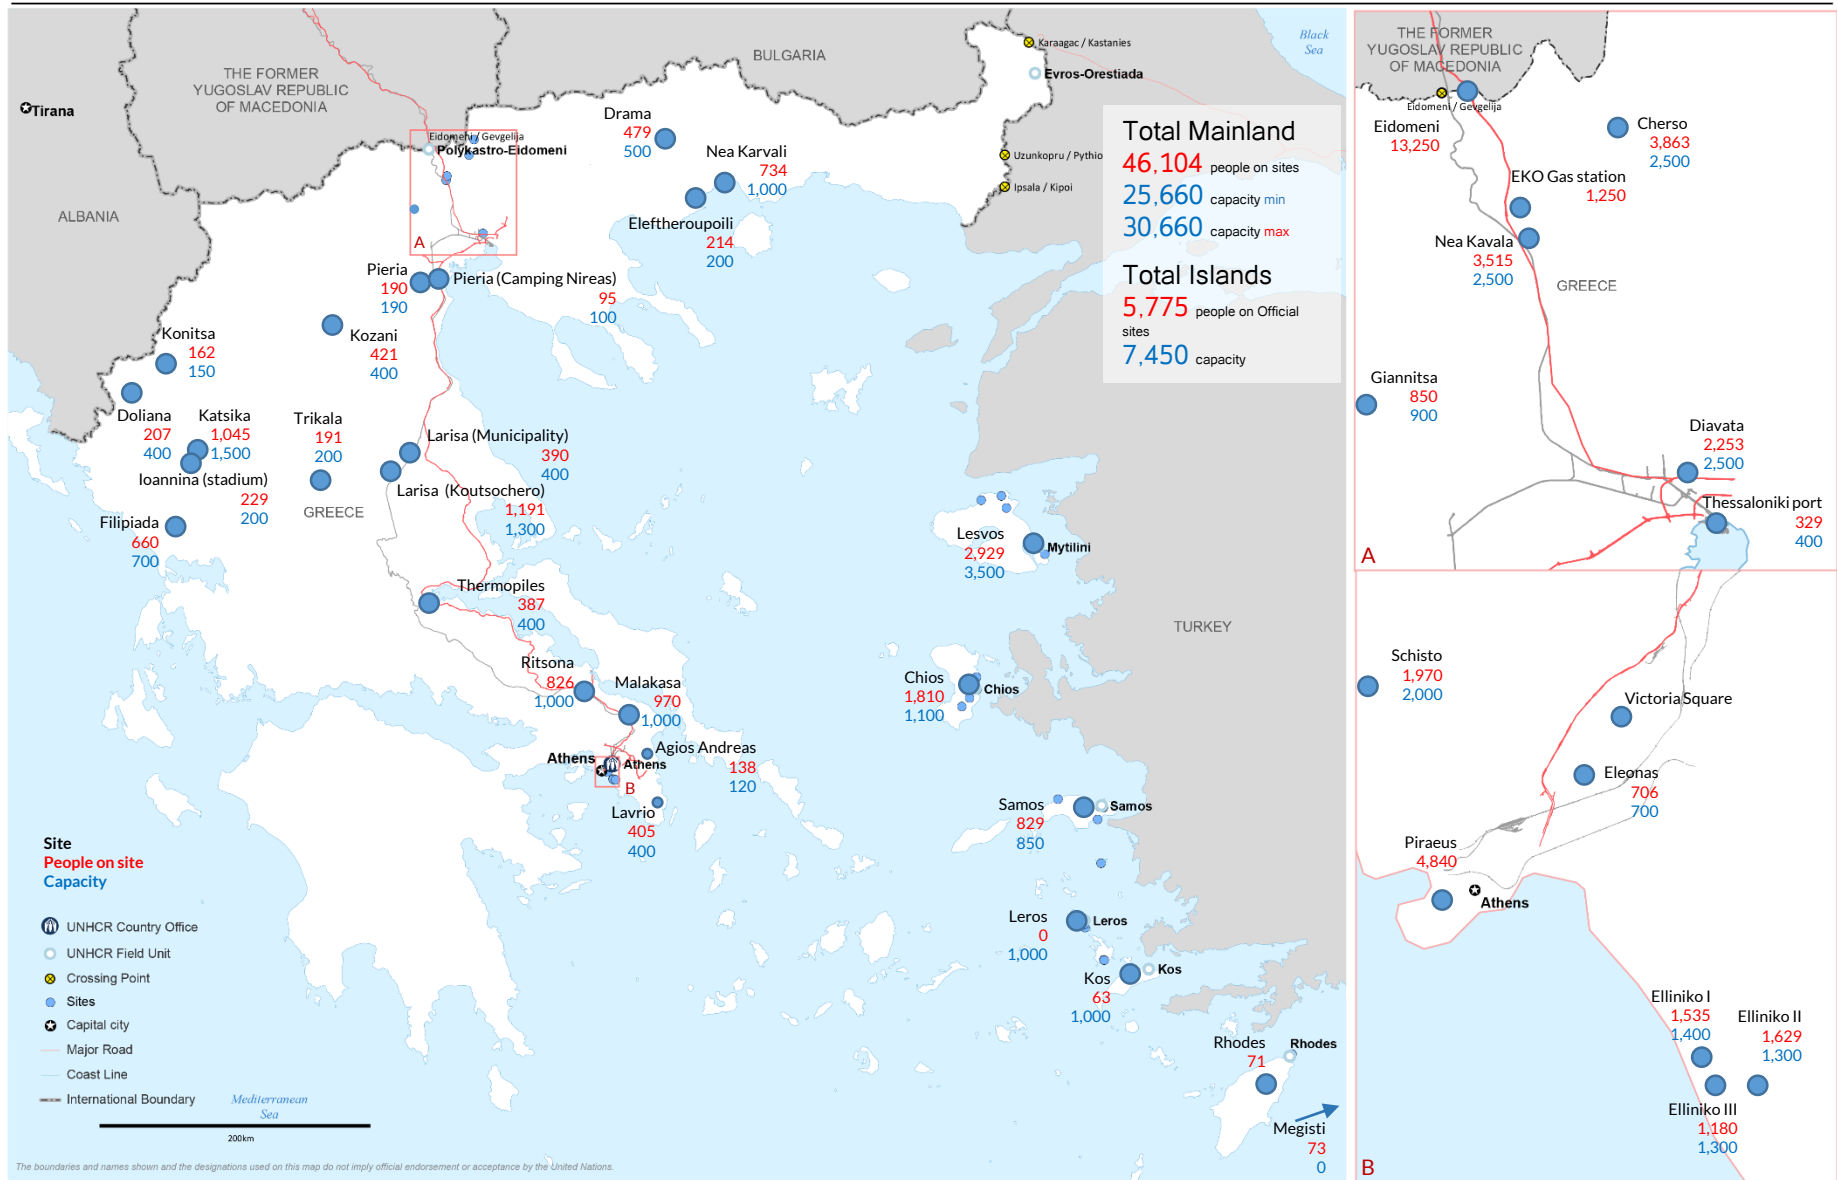

Europe Refugee Emergency

Site locations in Greece

As of 22 march 2016 08:00 a.m. EET

Based on figures from the Coordination Centre for the Management of the Refugee Crisis as of 22/03/2016 08:00 a.m. Eastern European Time.